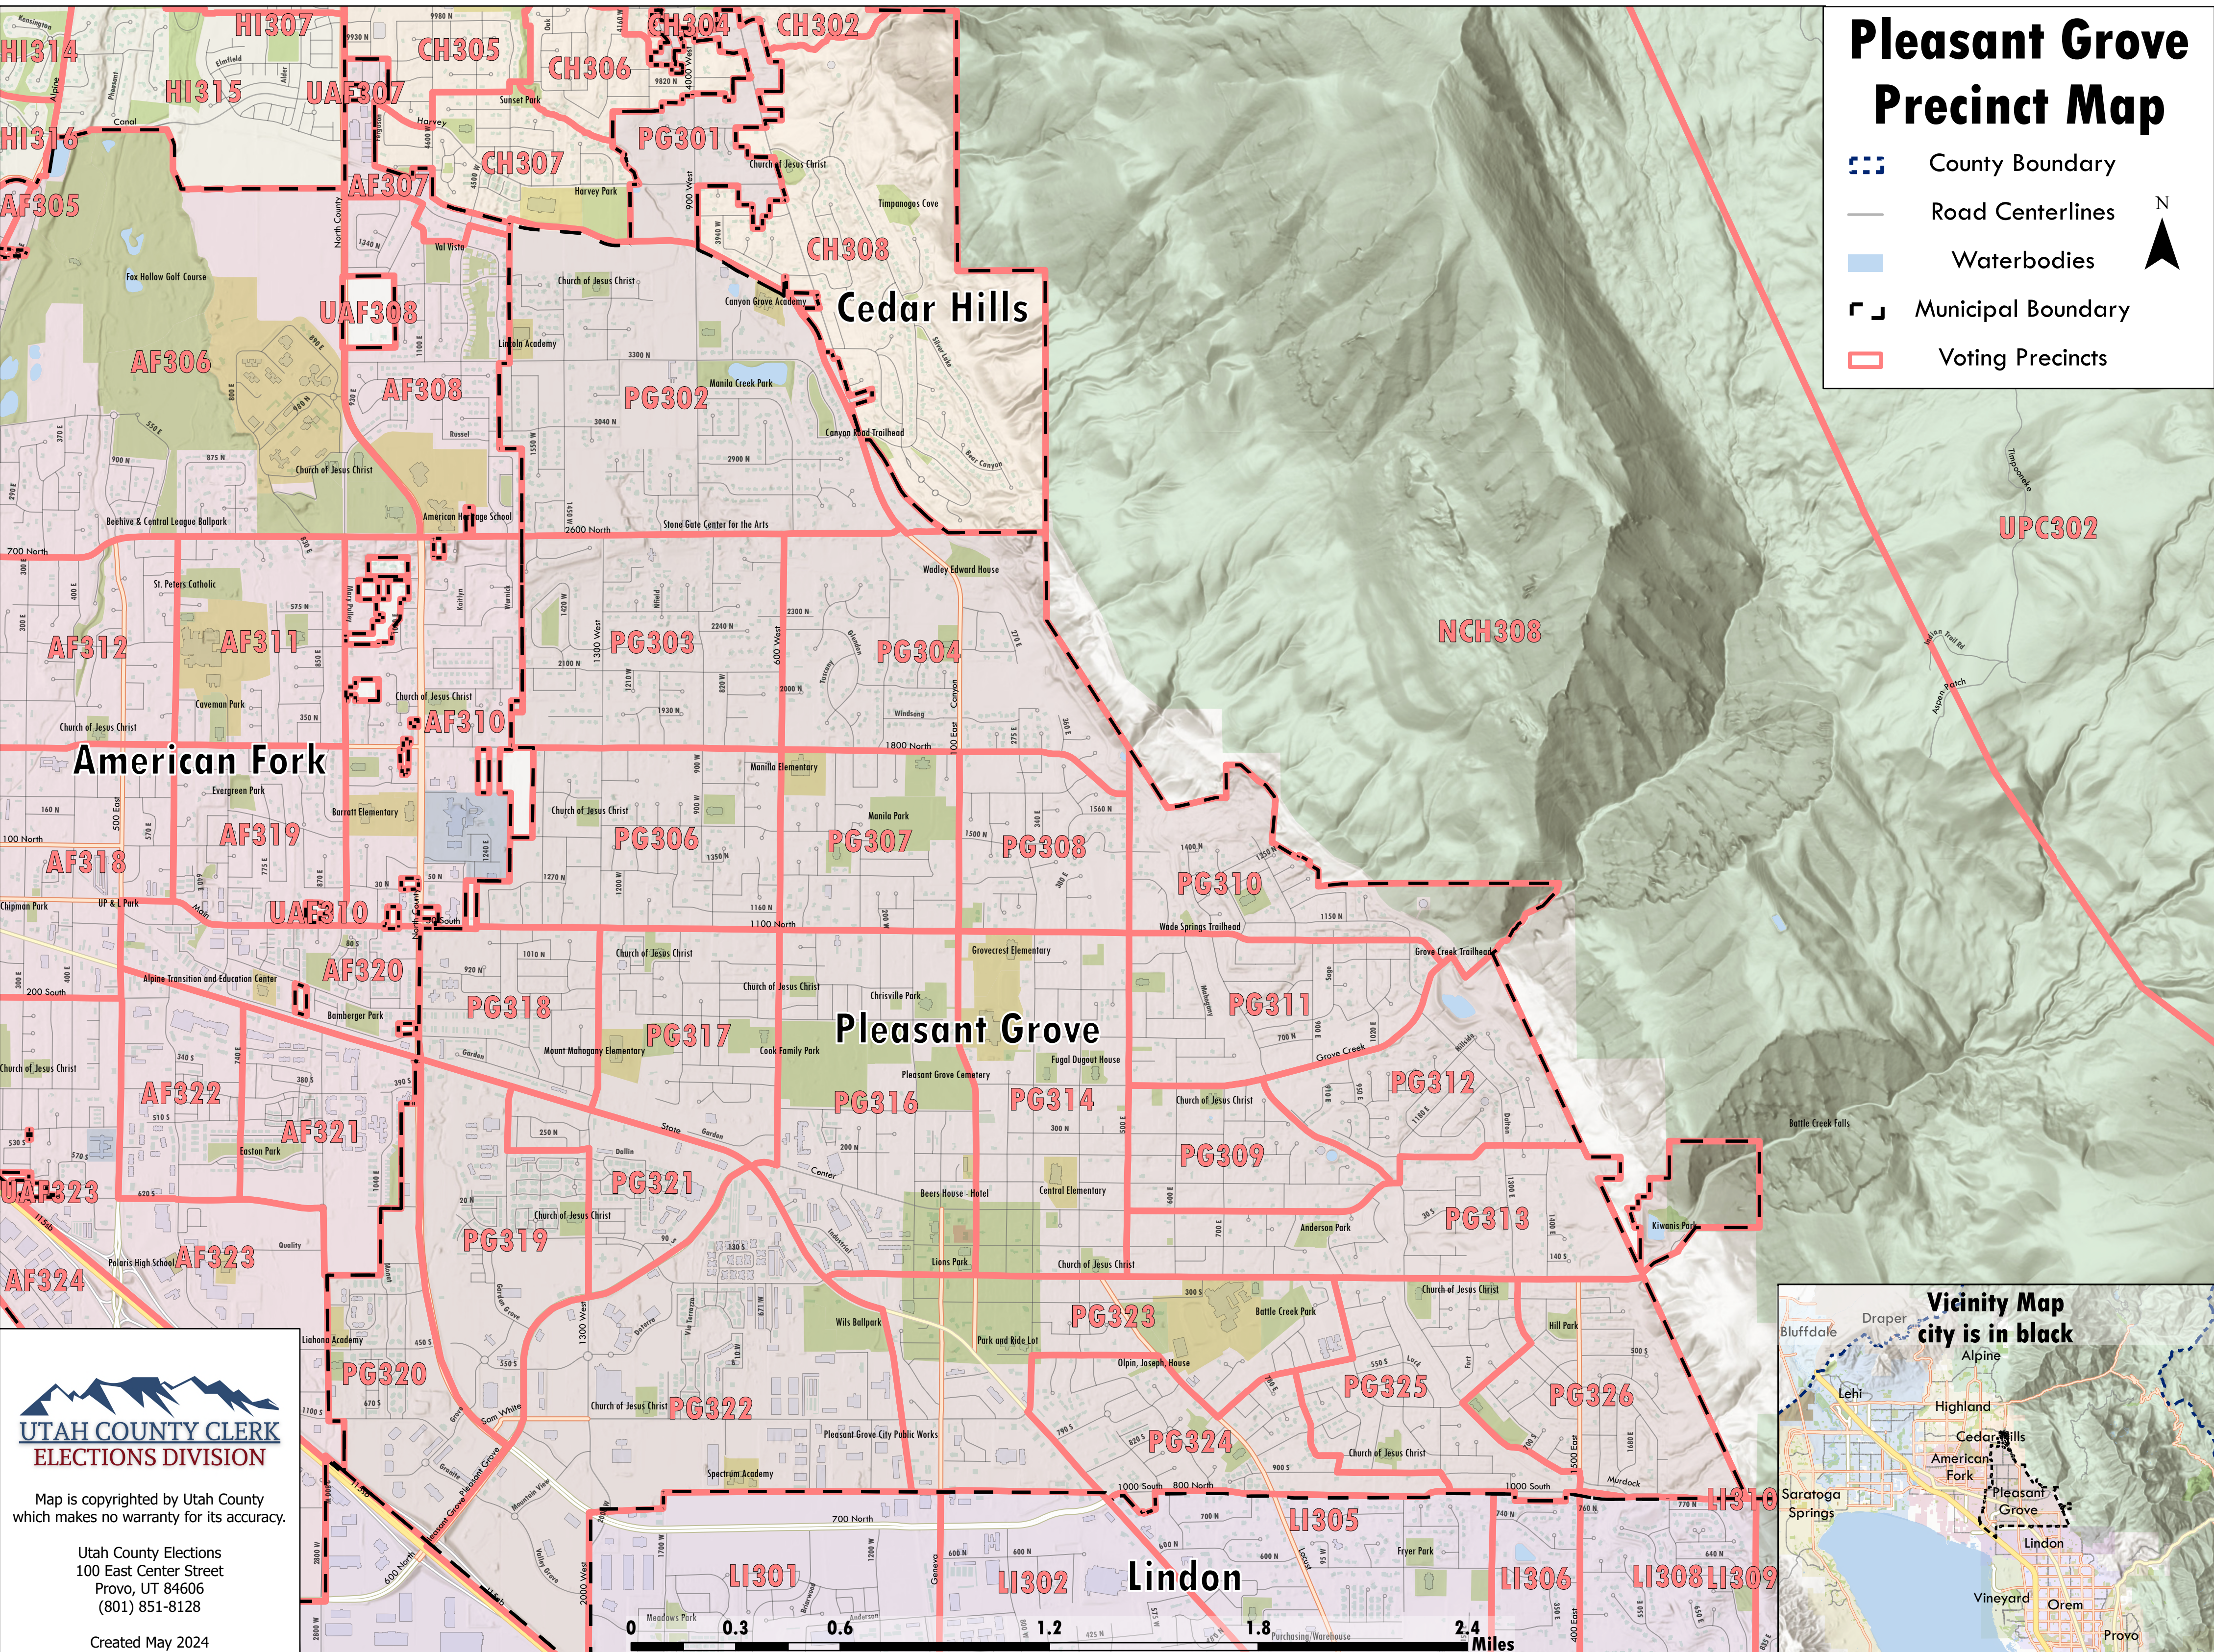

Pleasant Grove Precinct Map

-  County Boundary
-  Road Centerlines
-  Waterbodies
-  Municipal Boundary
-  Voting Precincts

UPC302

NCH308

Pleasant Grove

Lindon

Map is copyrighted by Utah County which makes no warranty for its accuracy.

Utah County Elections
100 East Center Street
Provo, UT 84606
(801) 851-8128

Created May 2024