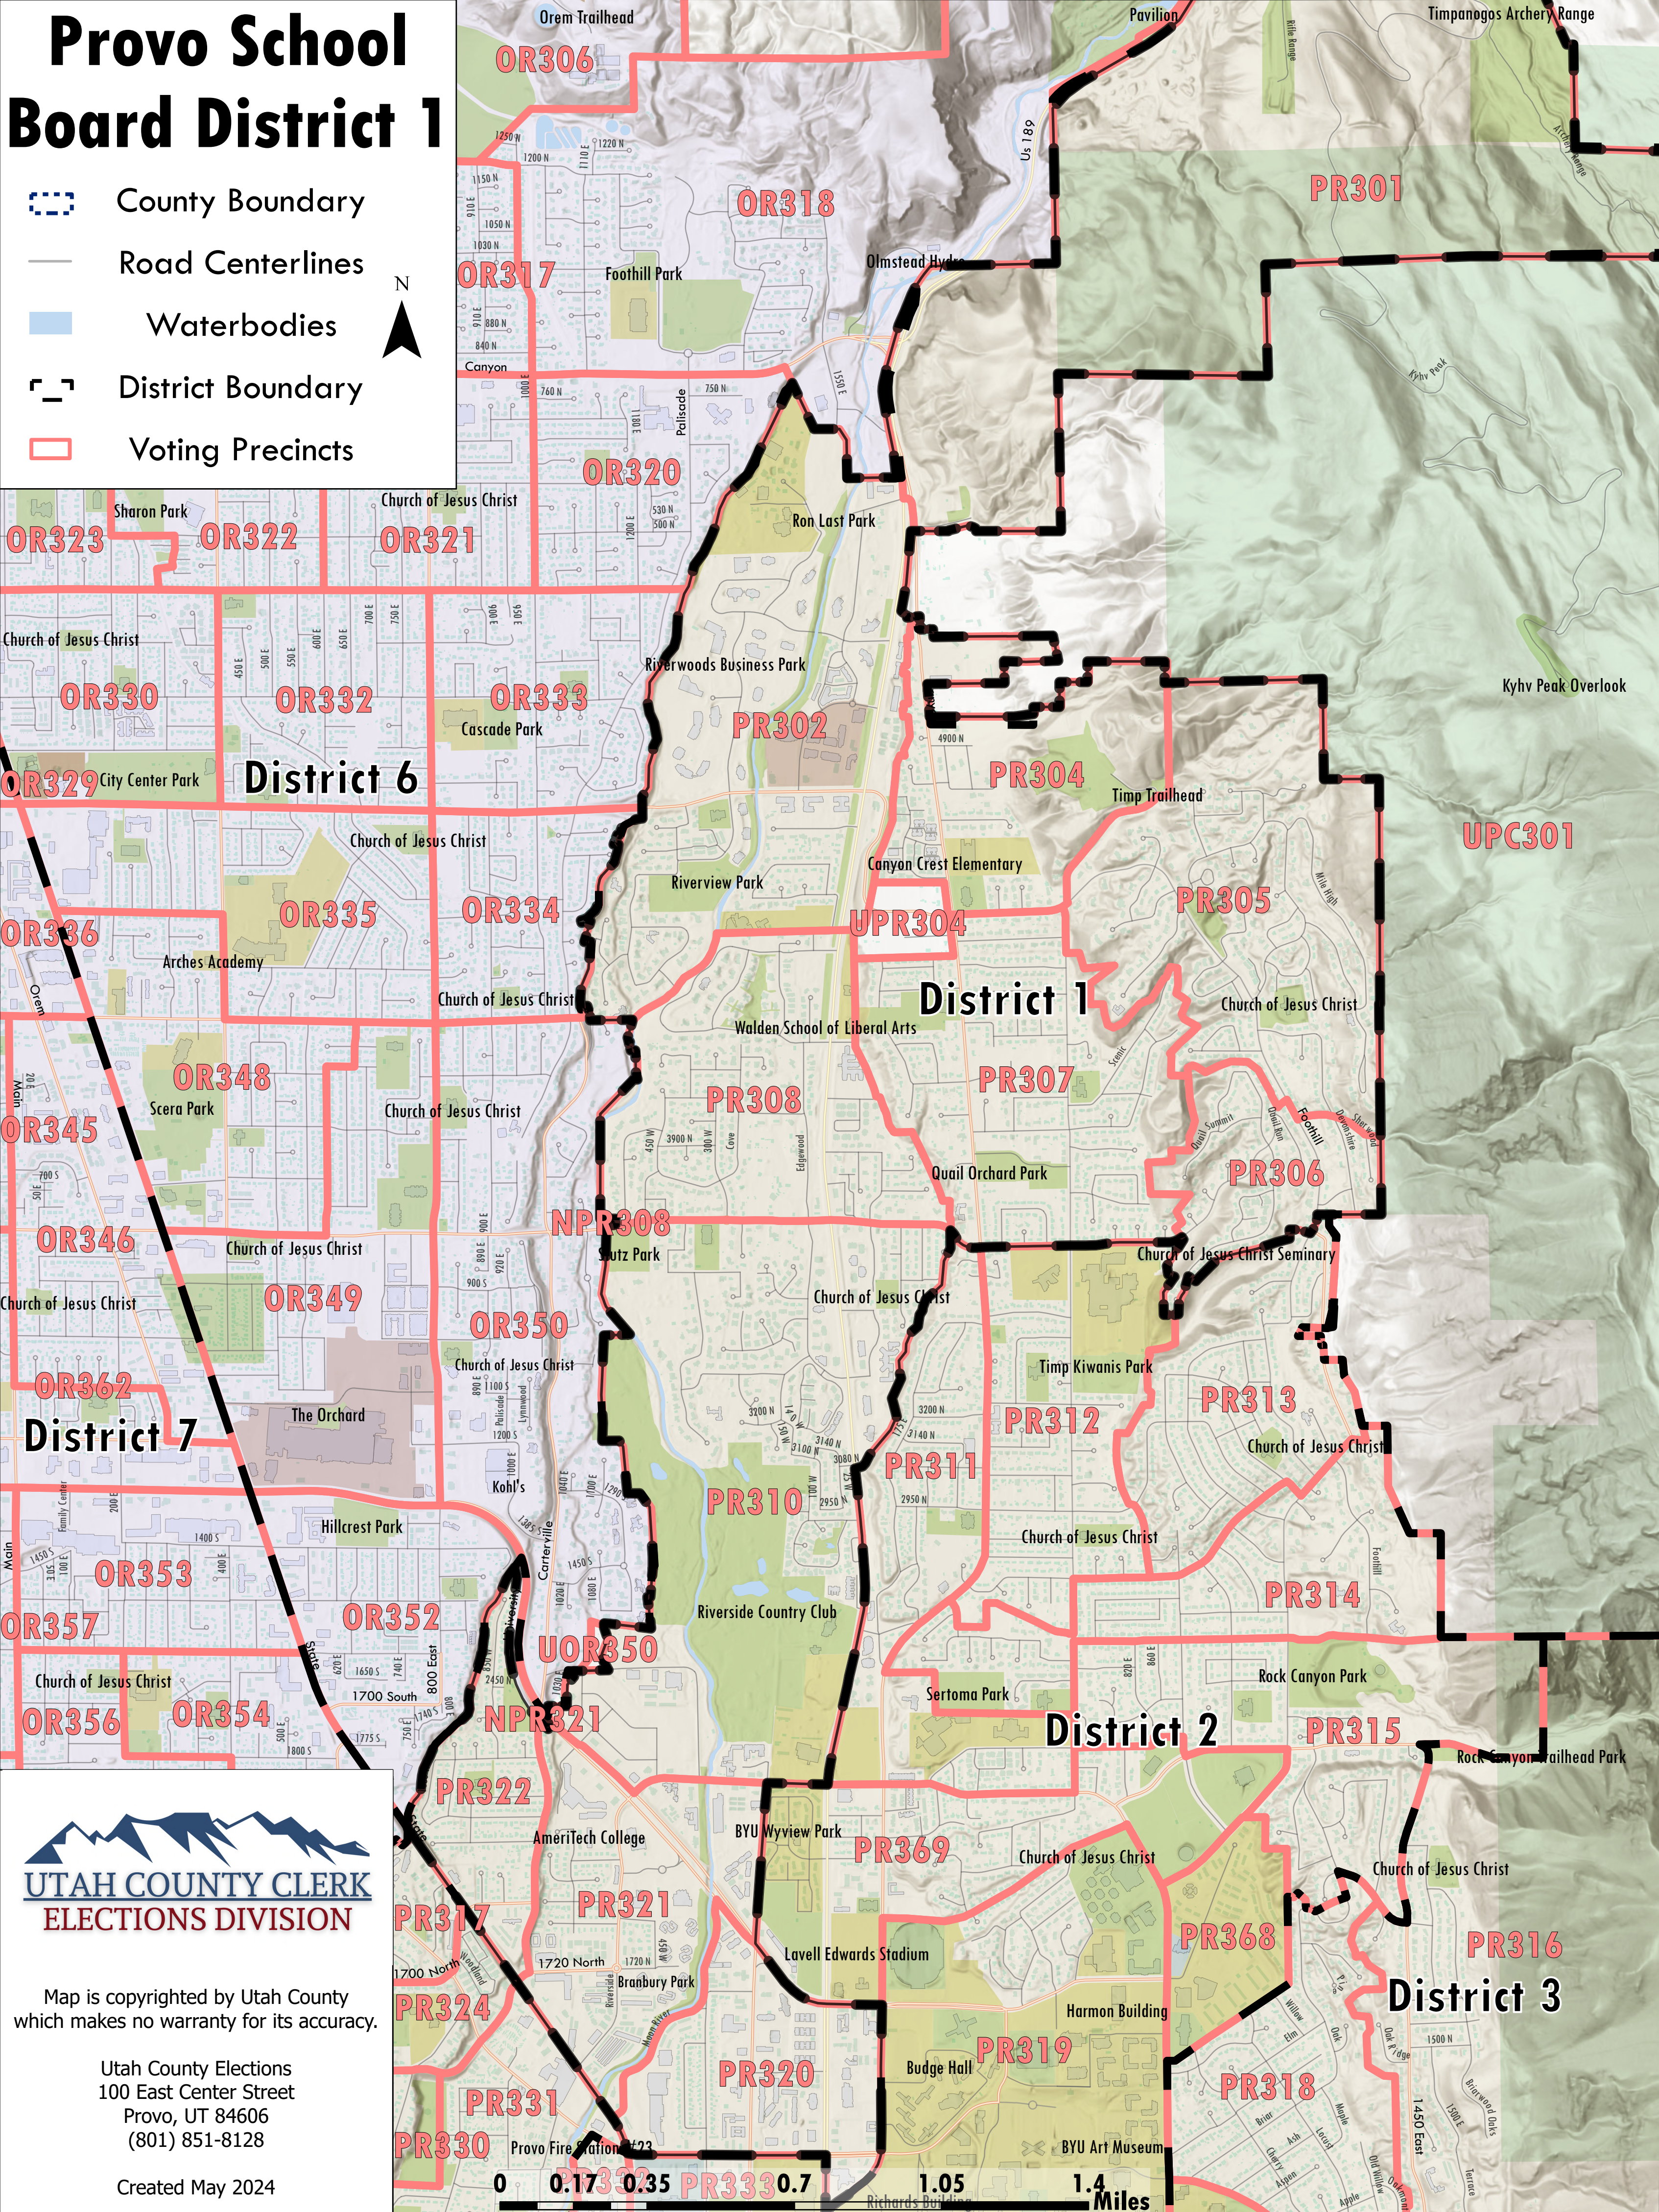

Provo School Board District 1

-  County Boundary
-  Road Centerlines
-  Waterbodies
-  District Boundary
-  Voting Precincts

Map is copyrighted by Utah County which makes no warranty for its accuracy.

Utah County Elections
 100 East Center Street
 Provo, UT 84606
 (801) 851-8128