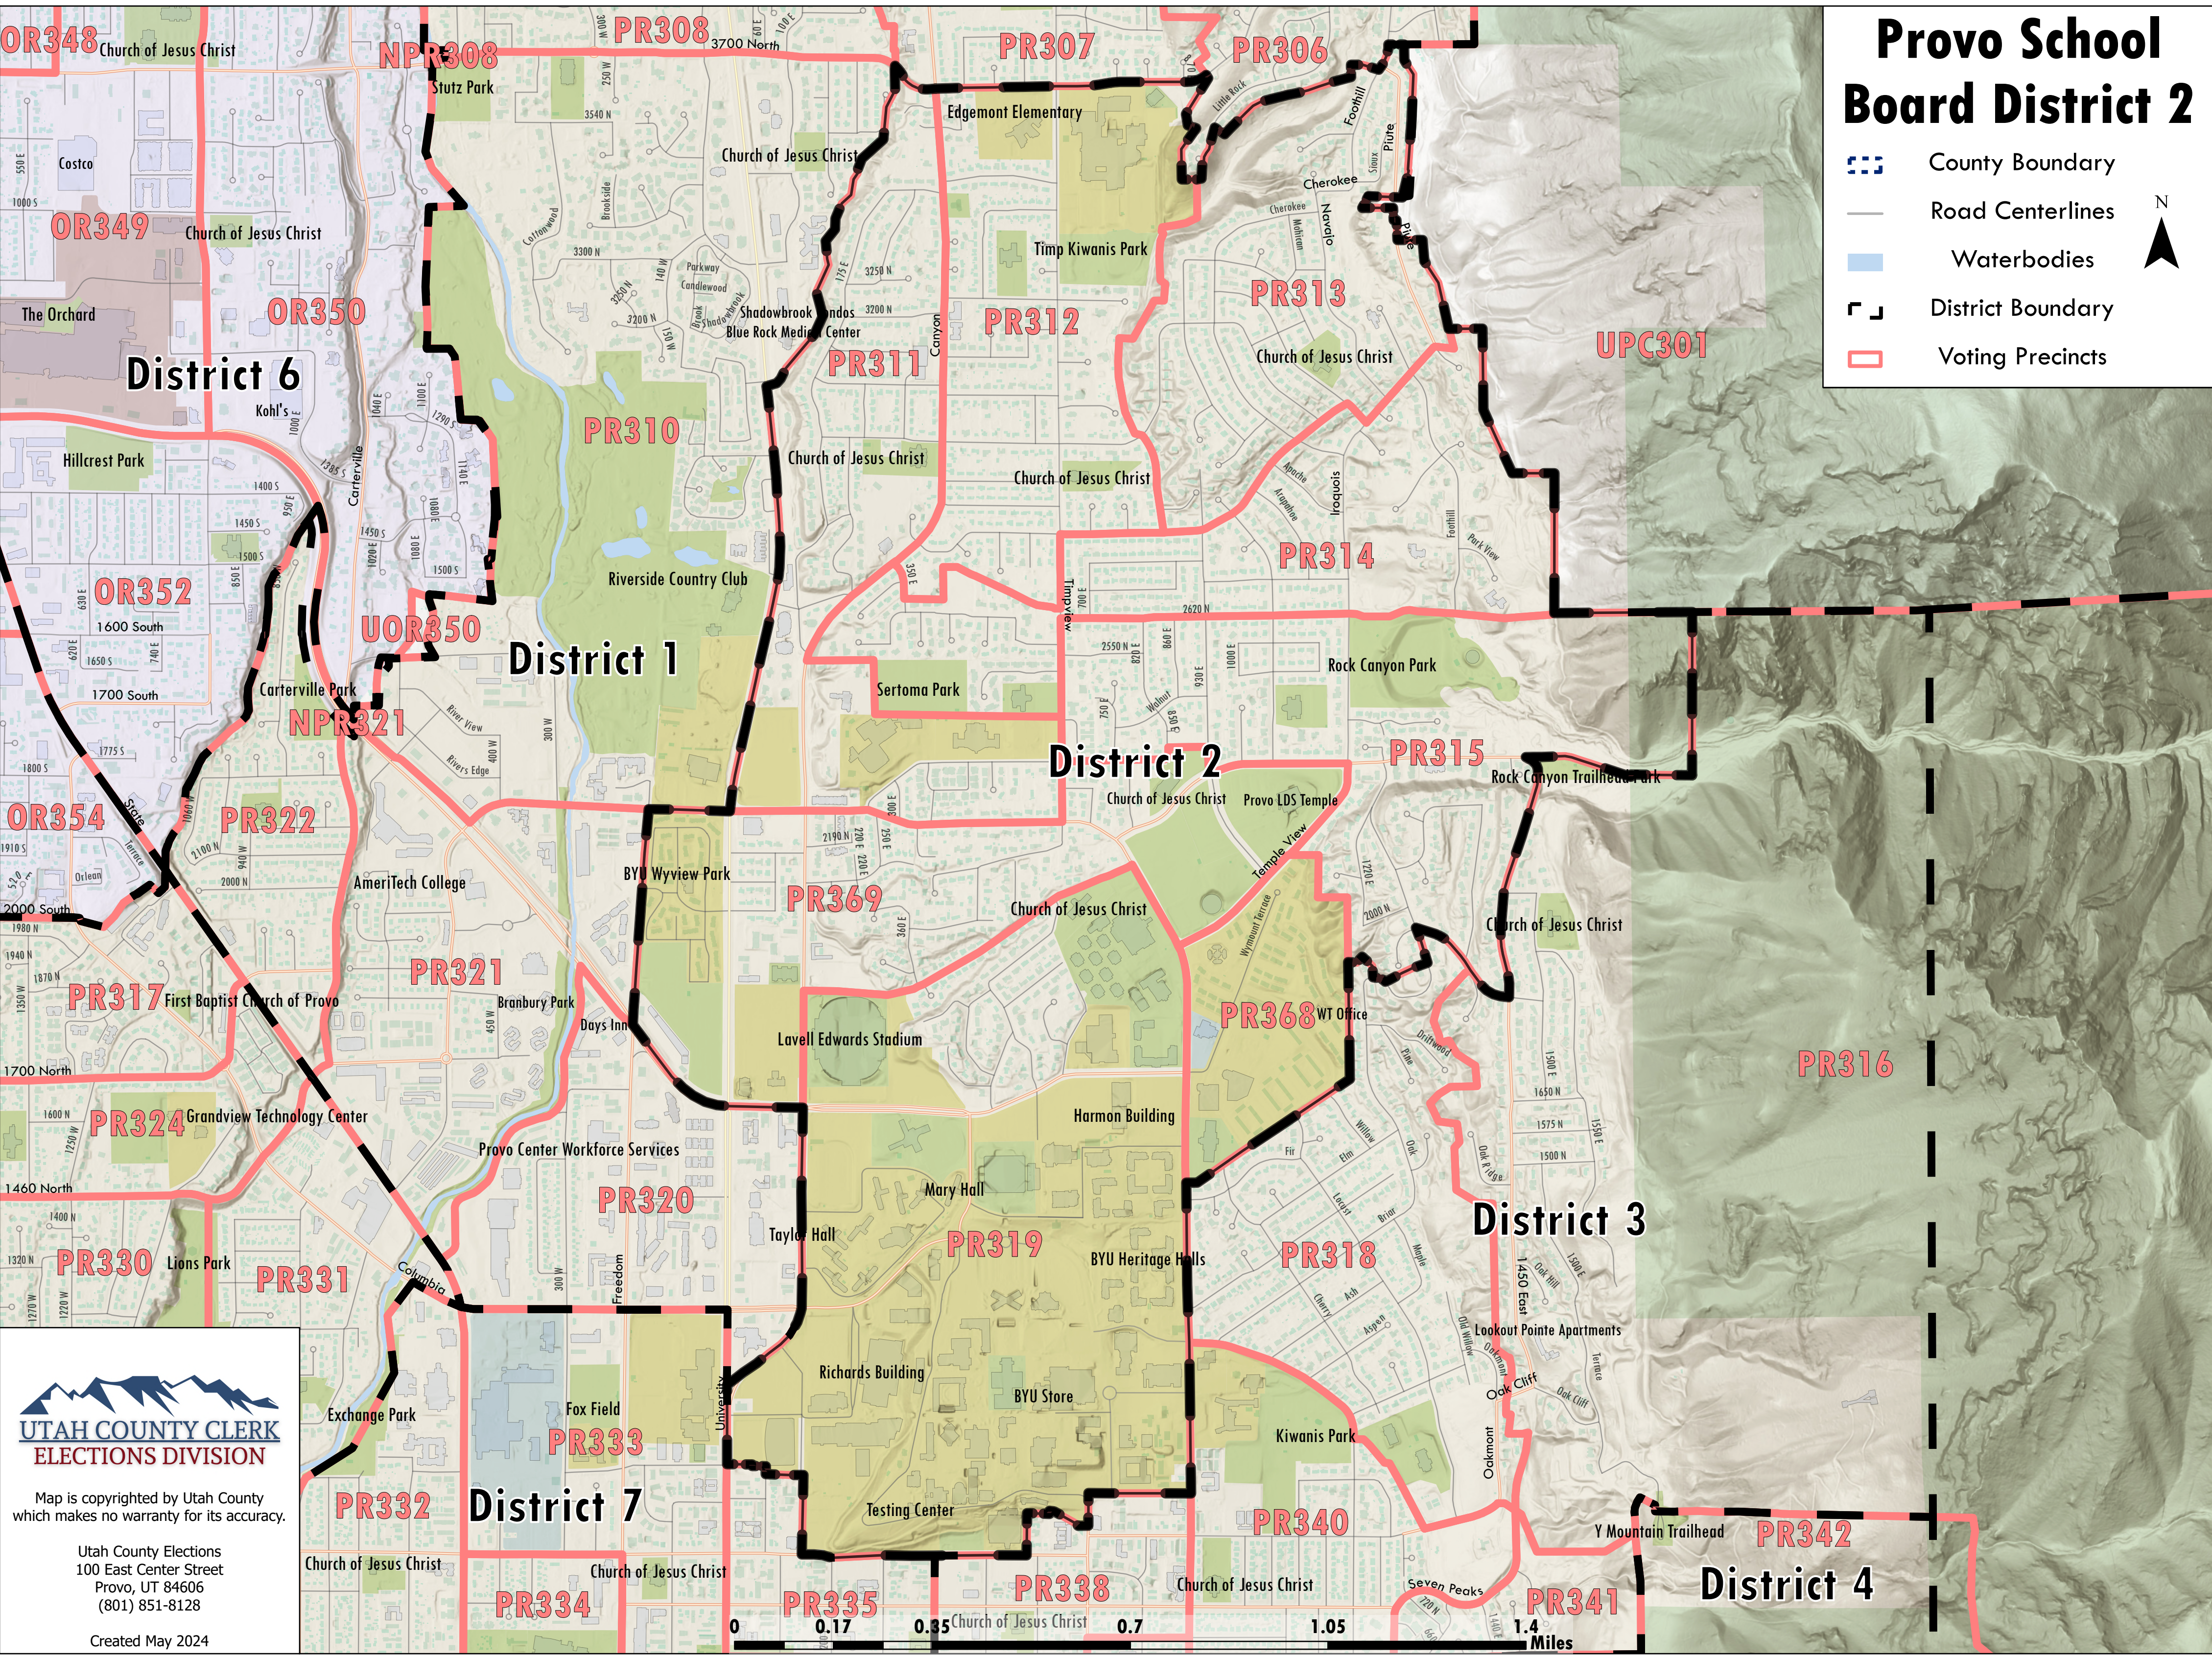

Provo School Board District 2

-  County Boundary
-  Road Centerlines
-  Waterbodies
-  District Boundary
-  Voting Precincts

Map is copyrighted by Utah County which makes no warranty for its accuracy.

Utah County Elections
 100 East Center Street
 Provo, UT 84606
 (801) 851-8128