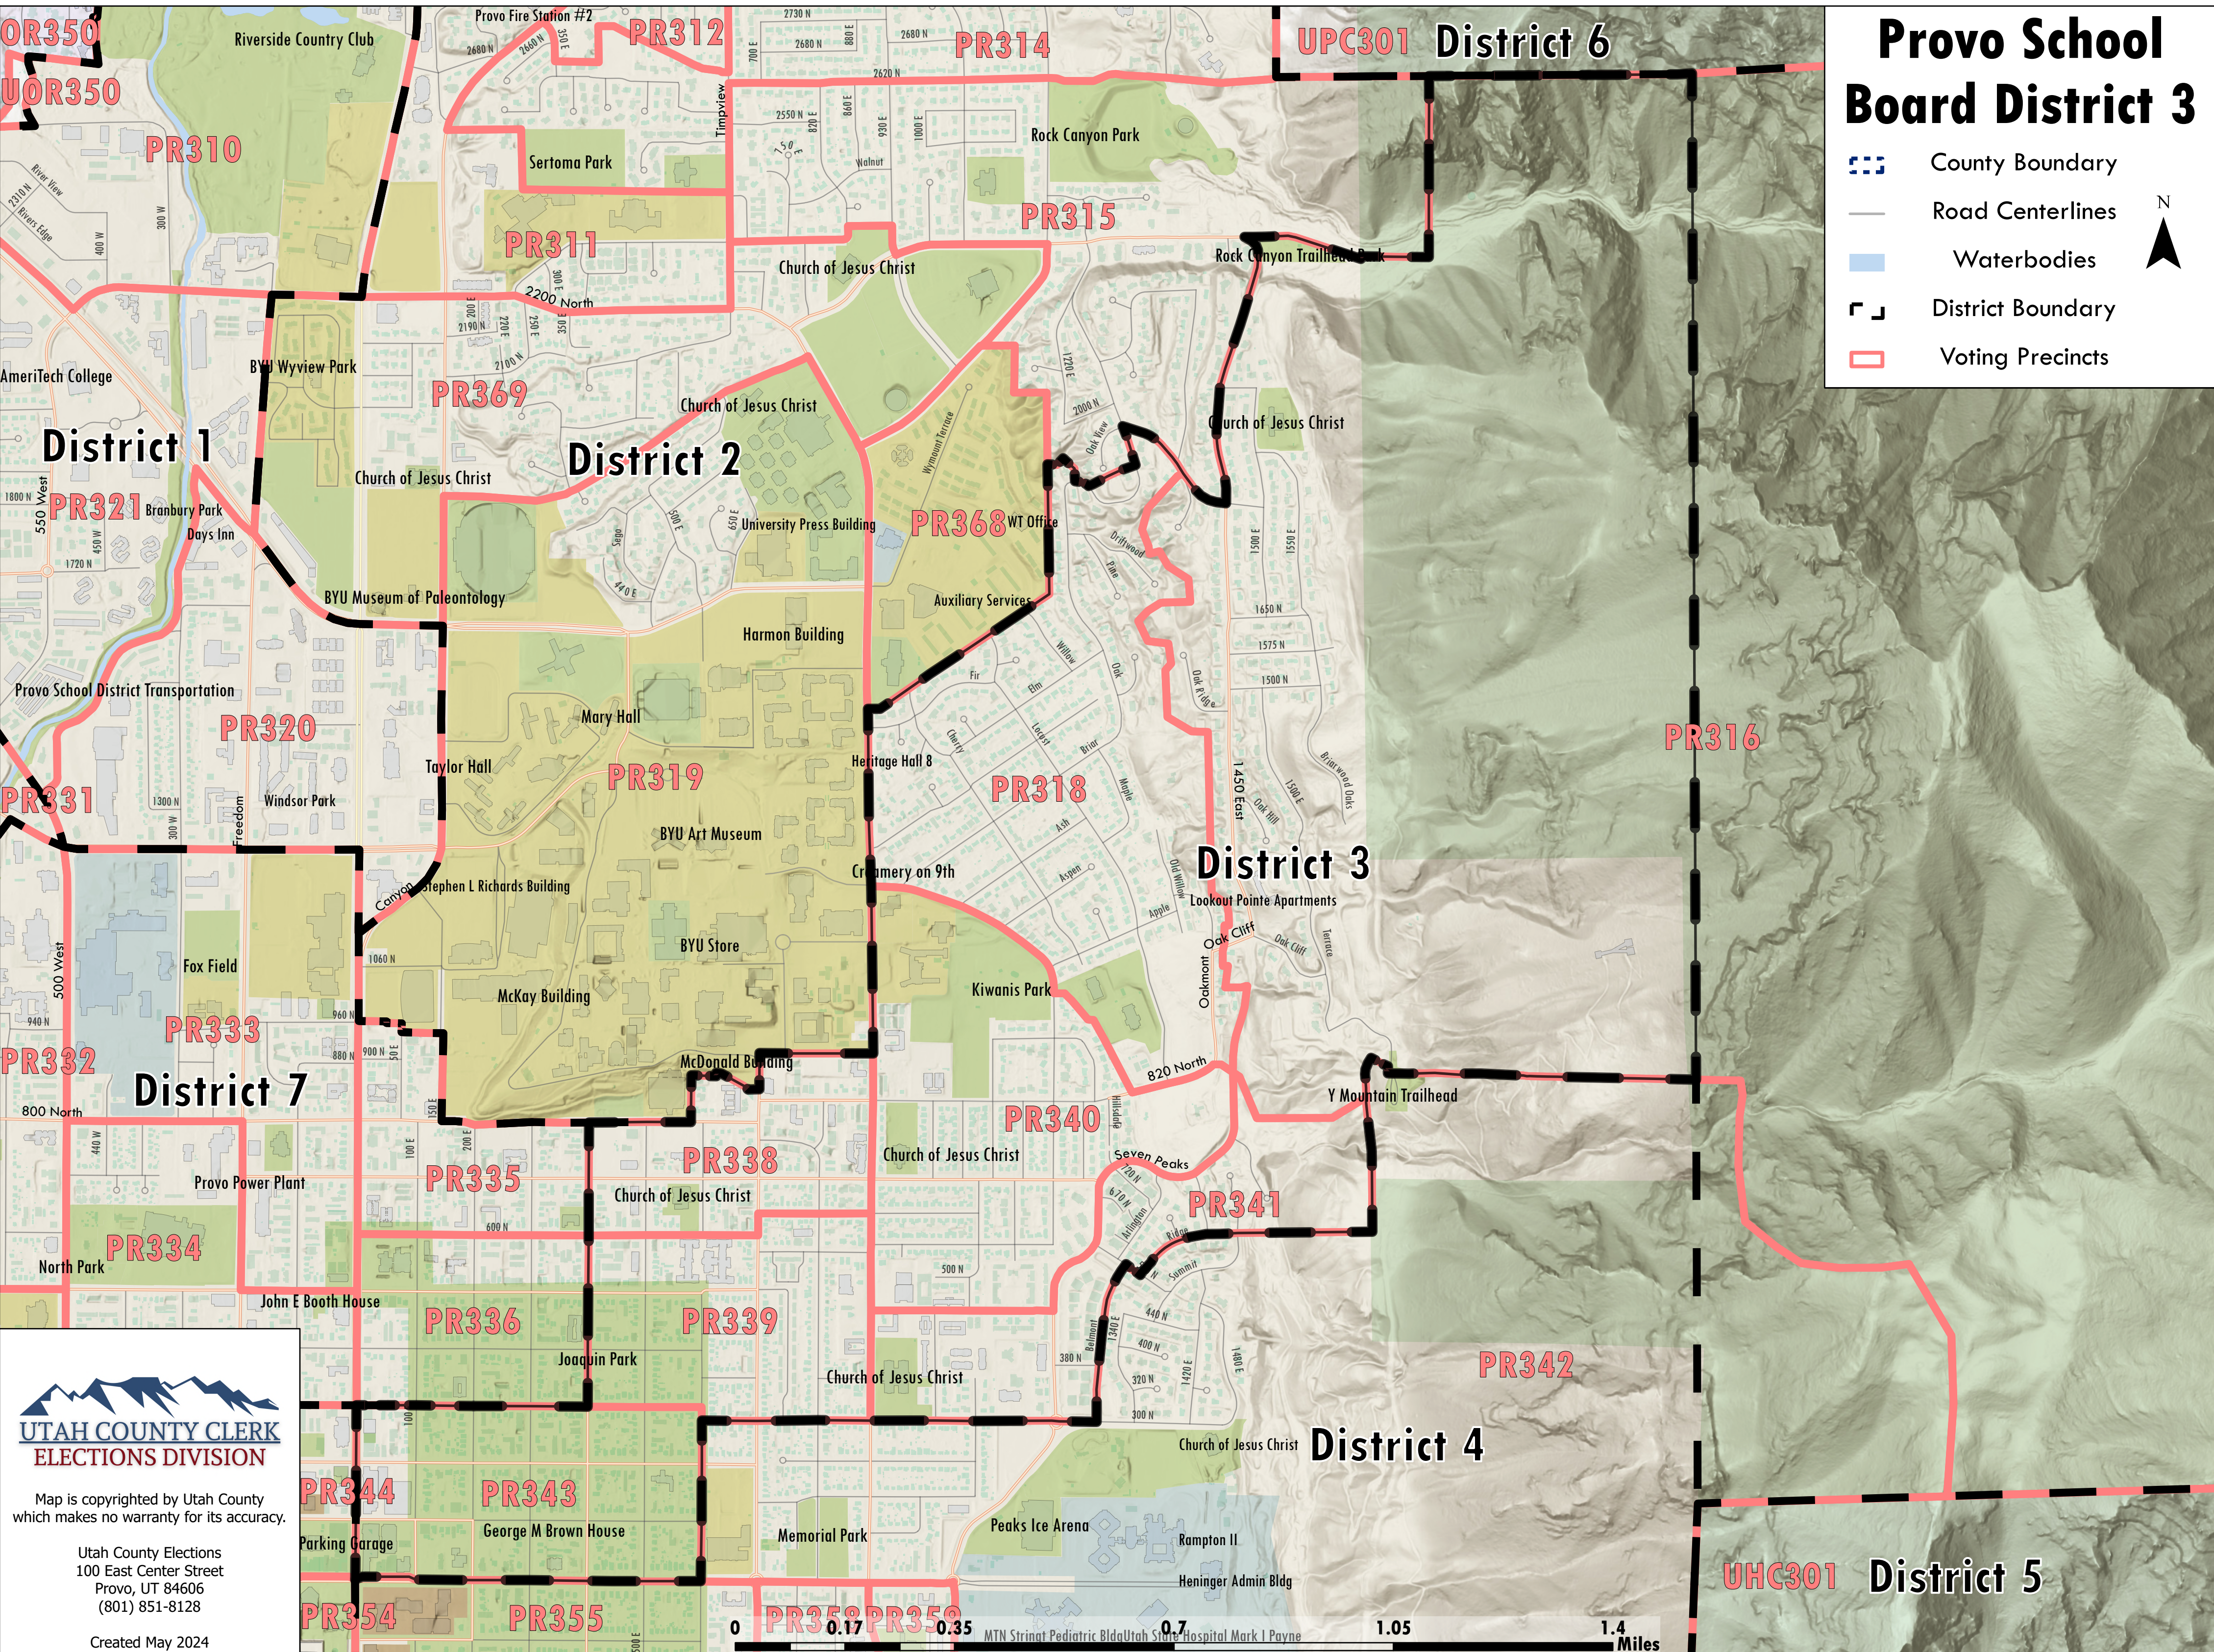

# Provo School Board District 3

-  County Boundary
-  Road Centerlines
-  Waterbodies
-  District Boundary
-  Voting Precincts

UTAH COUNTY CLERK  
ELECTIONS DIVISION

Map is copyrighted by Utah County which makes no warranty for its accuracy.

Utah County Elections  
100 East Center Street  
Provo, UT 84606  
(801) 851-8128  
Created May 2024