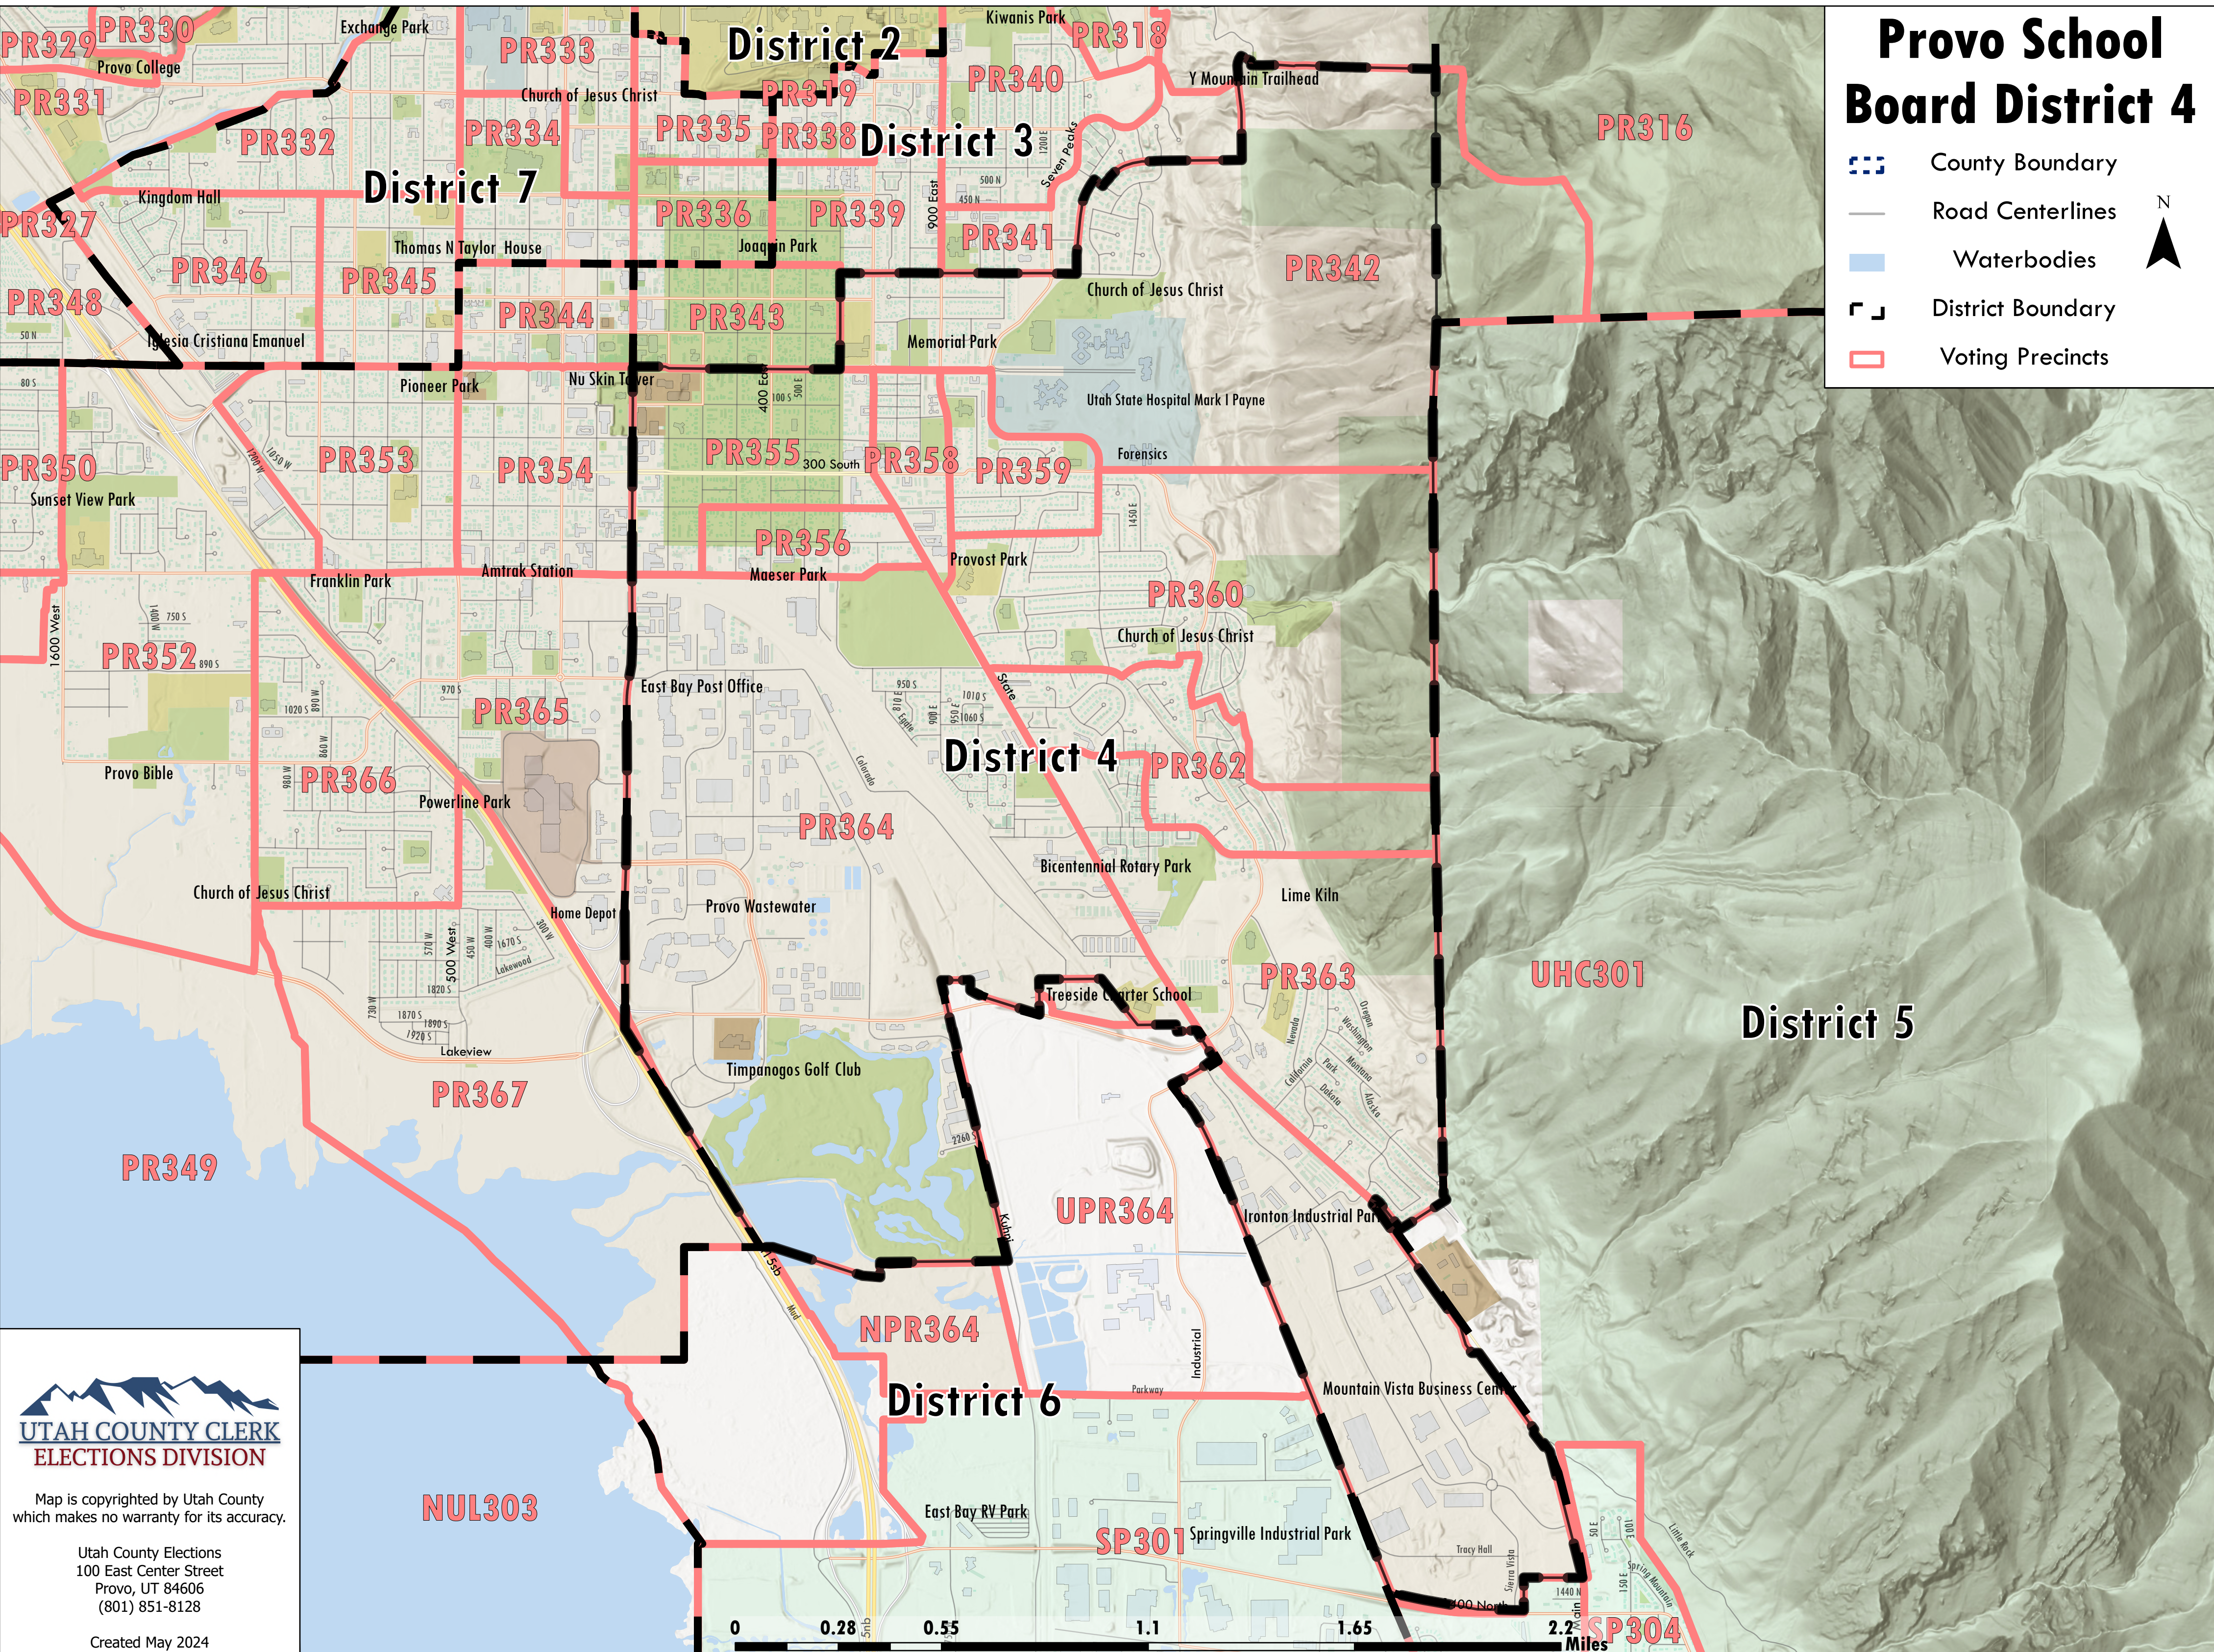

Provo School Board District 4

-  County Boundary
-  Road Centerlines
-  Waterbodies
-  District Boundary
-  Voting Precincts

Map is copyrighted by Utah County which makes no warranty for its accuracy.

Utah County Elections
 100 East Center Street
 Provo, UT 84606
 (801) 851-8128