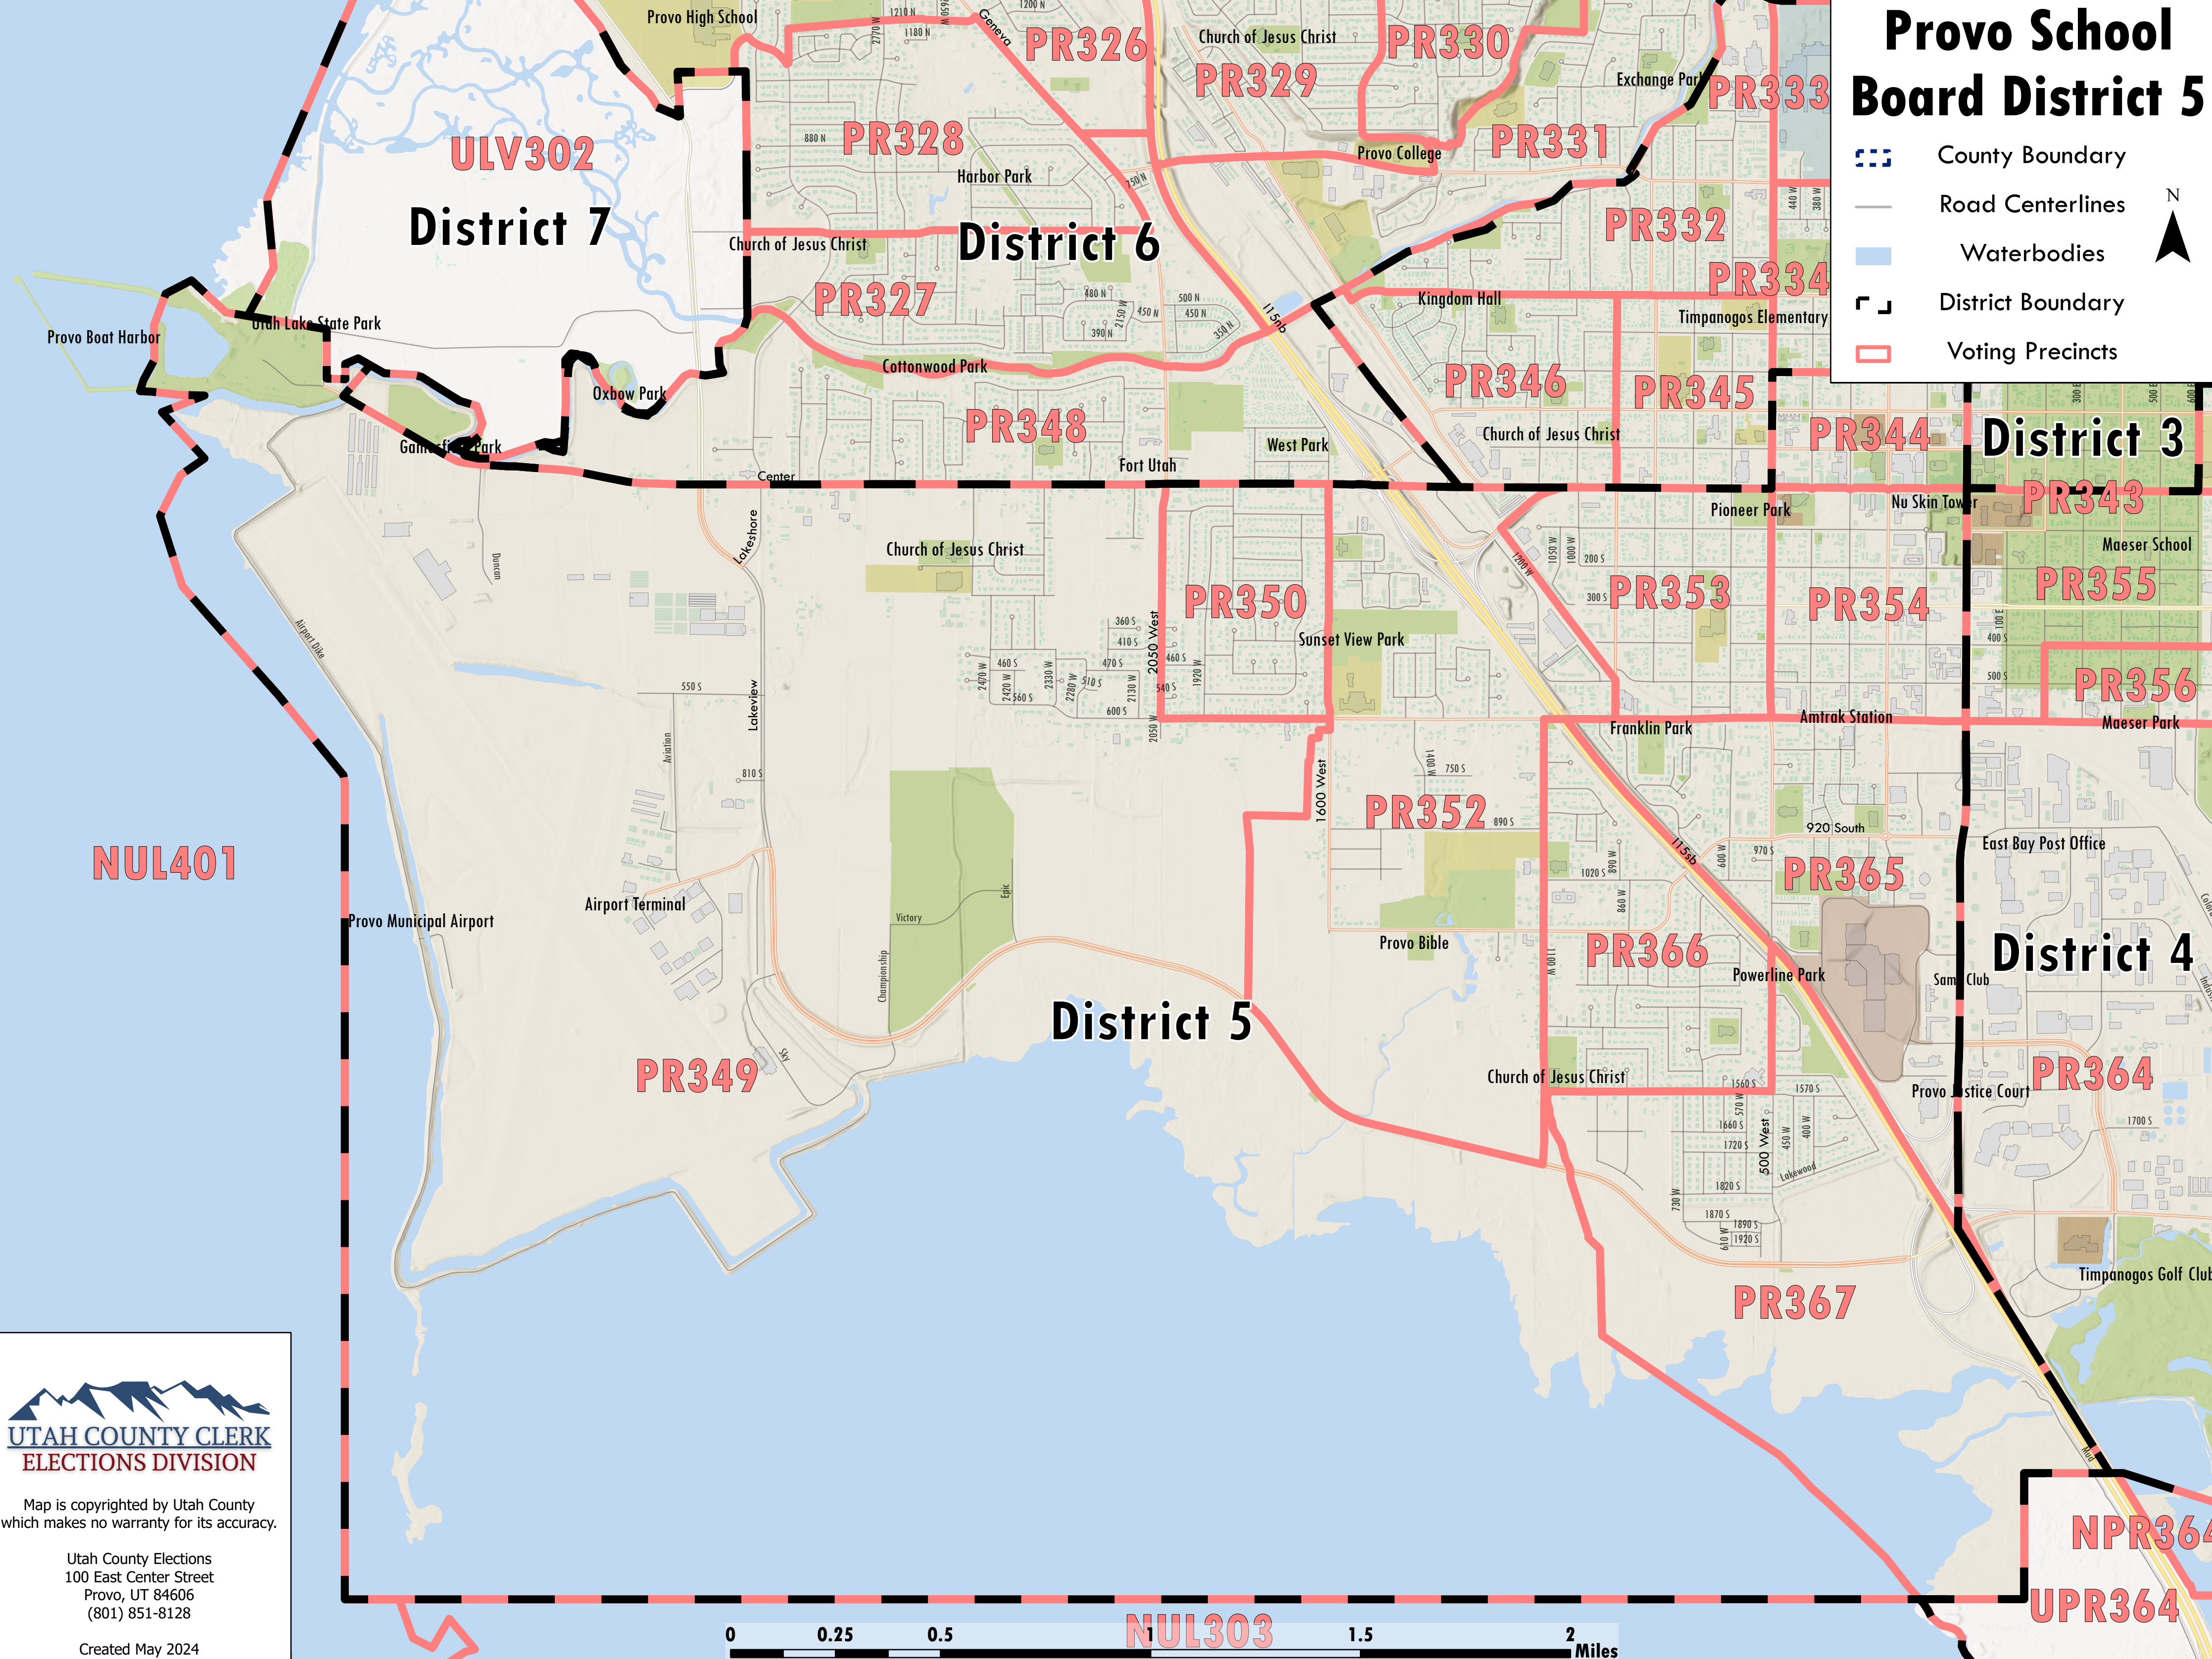

Provo School Board District 5

-  County Boundary
-  Road Centerlines
-  Waterbodies
-  District Boundary
-  Voting Precincts

Map is copyrighted by Utah County which makes no warranty for its accuracy.

Utah County Elections
100 East Center Street
Provo, UT 84606
(801) 851-8128