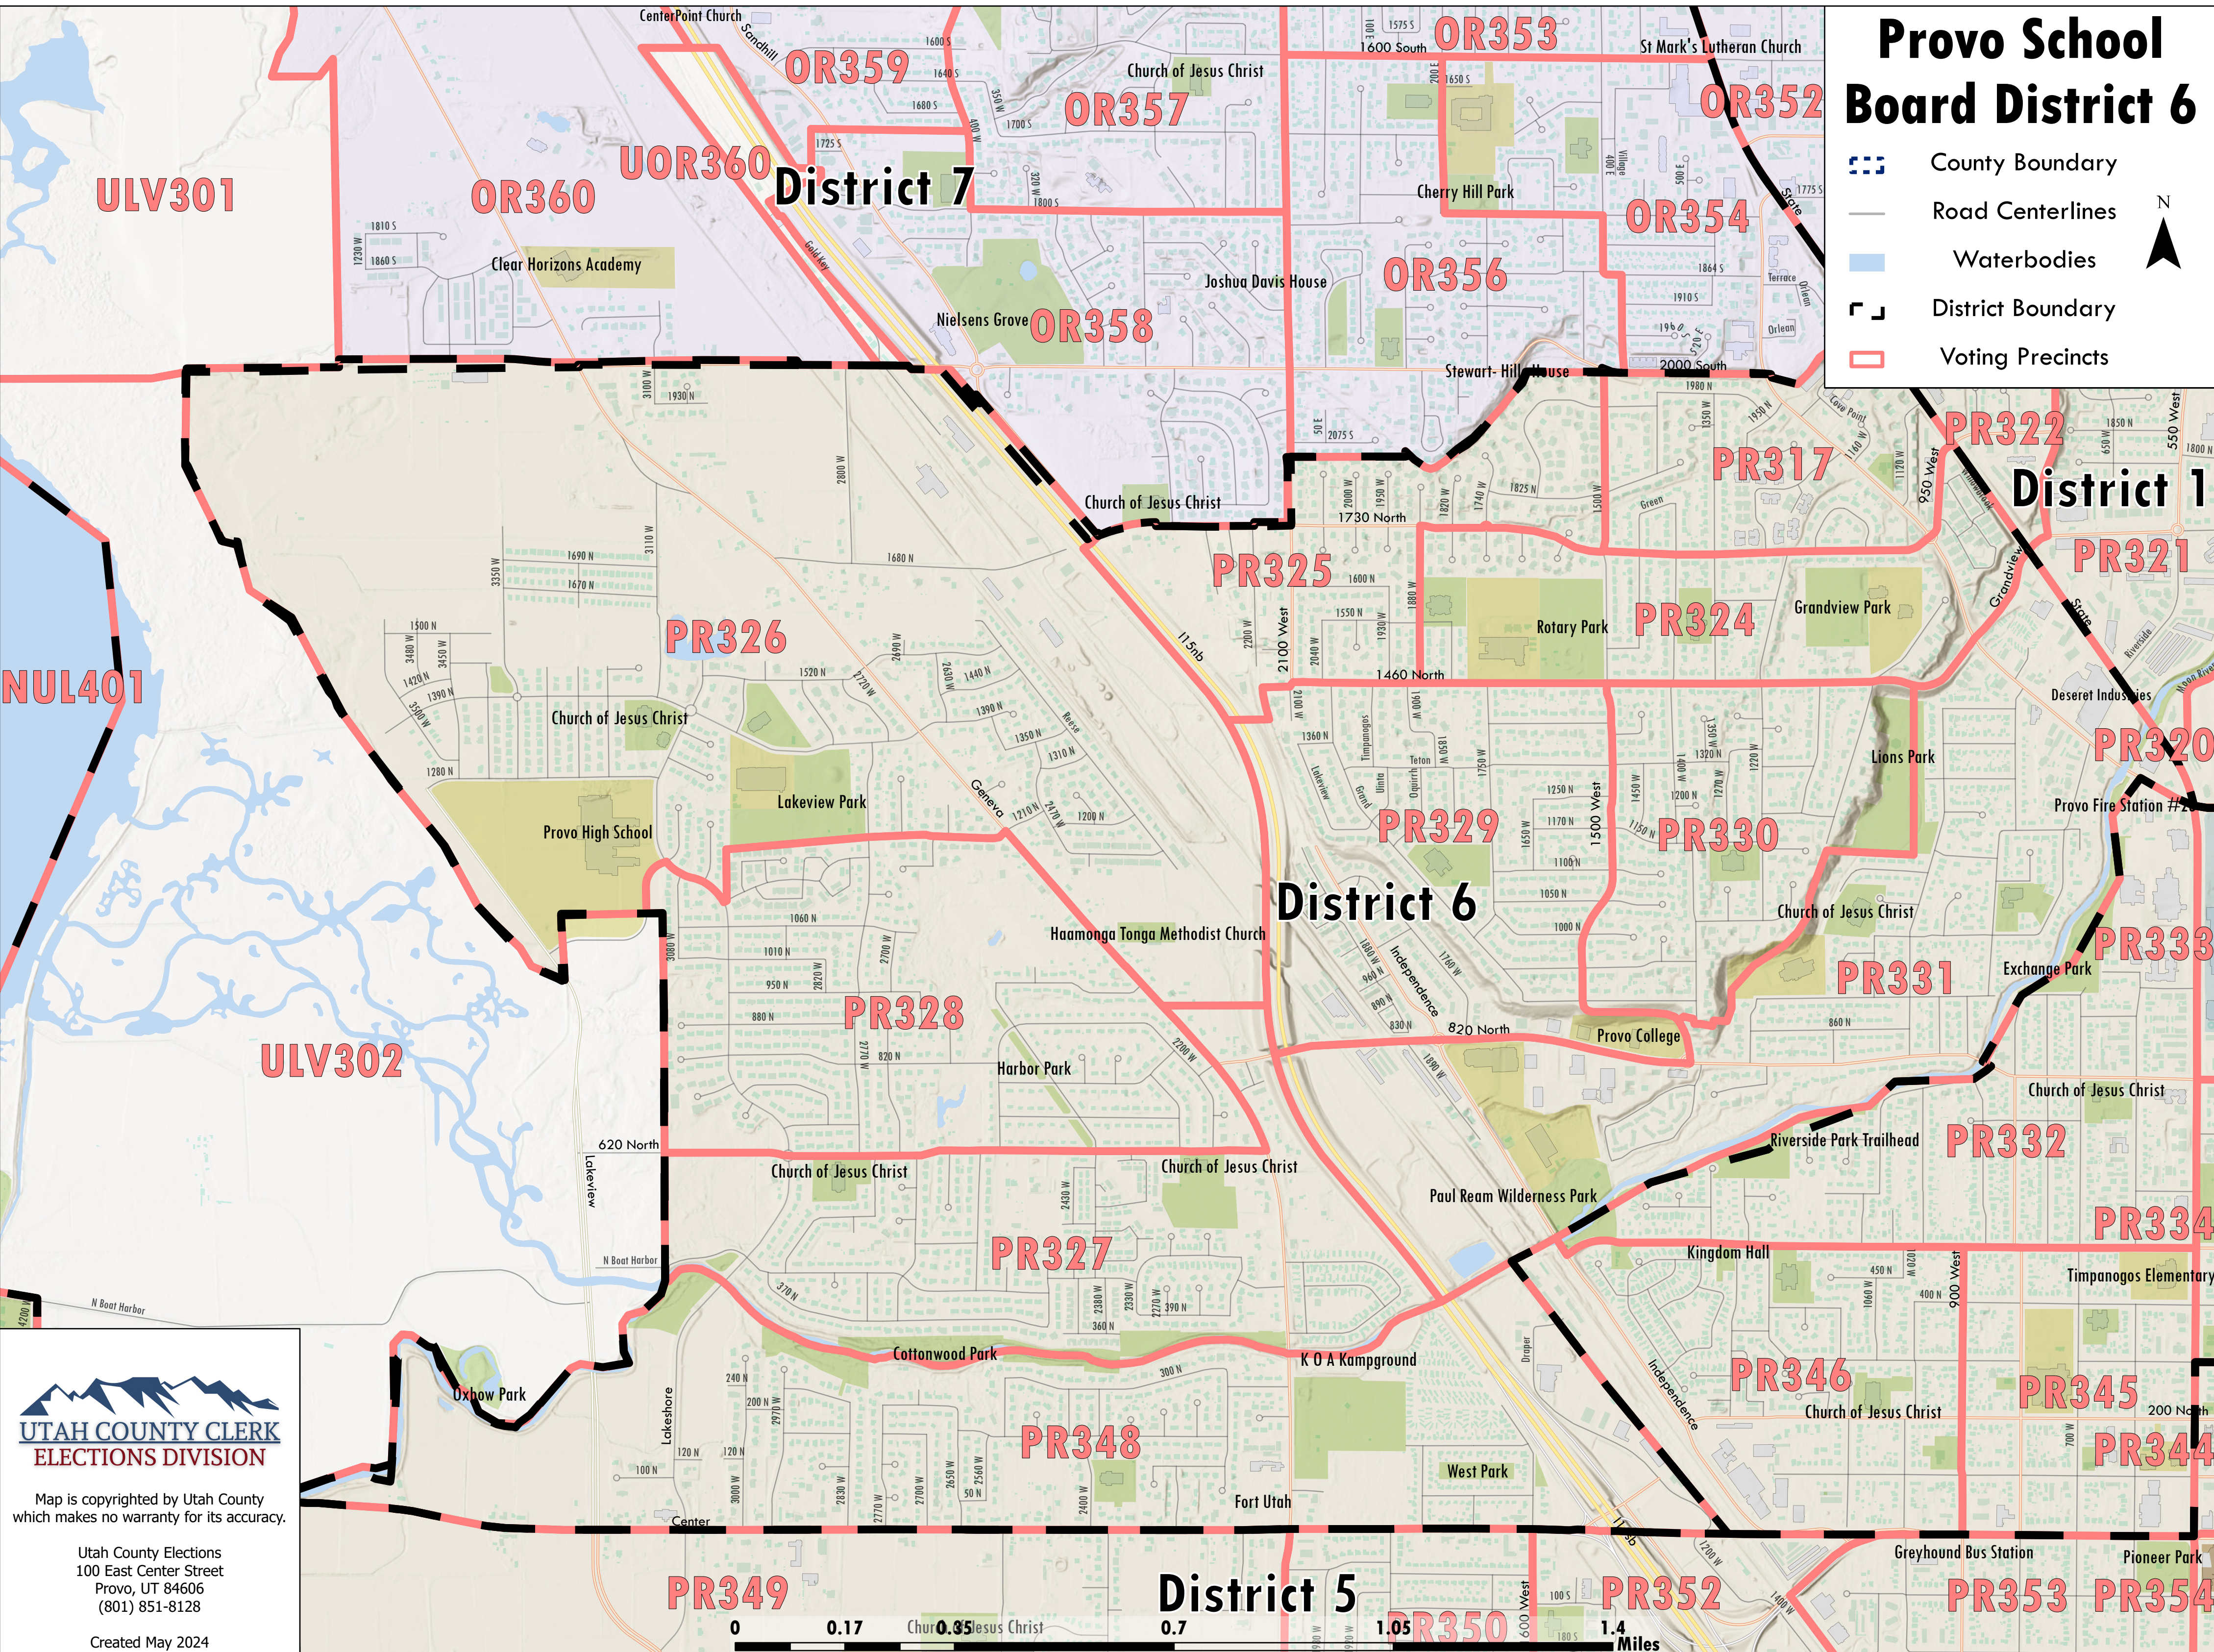

# Provo School Board District 6

-  County Boundary
-  Road Centerlines
-  Waterbodies
-  District Boundary
-  Voting Precincts

Map is copyrighted by Utah County which makes no warranty for its accuracy.