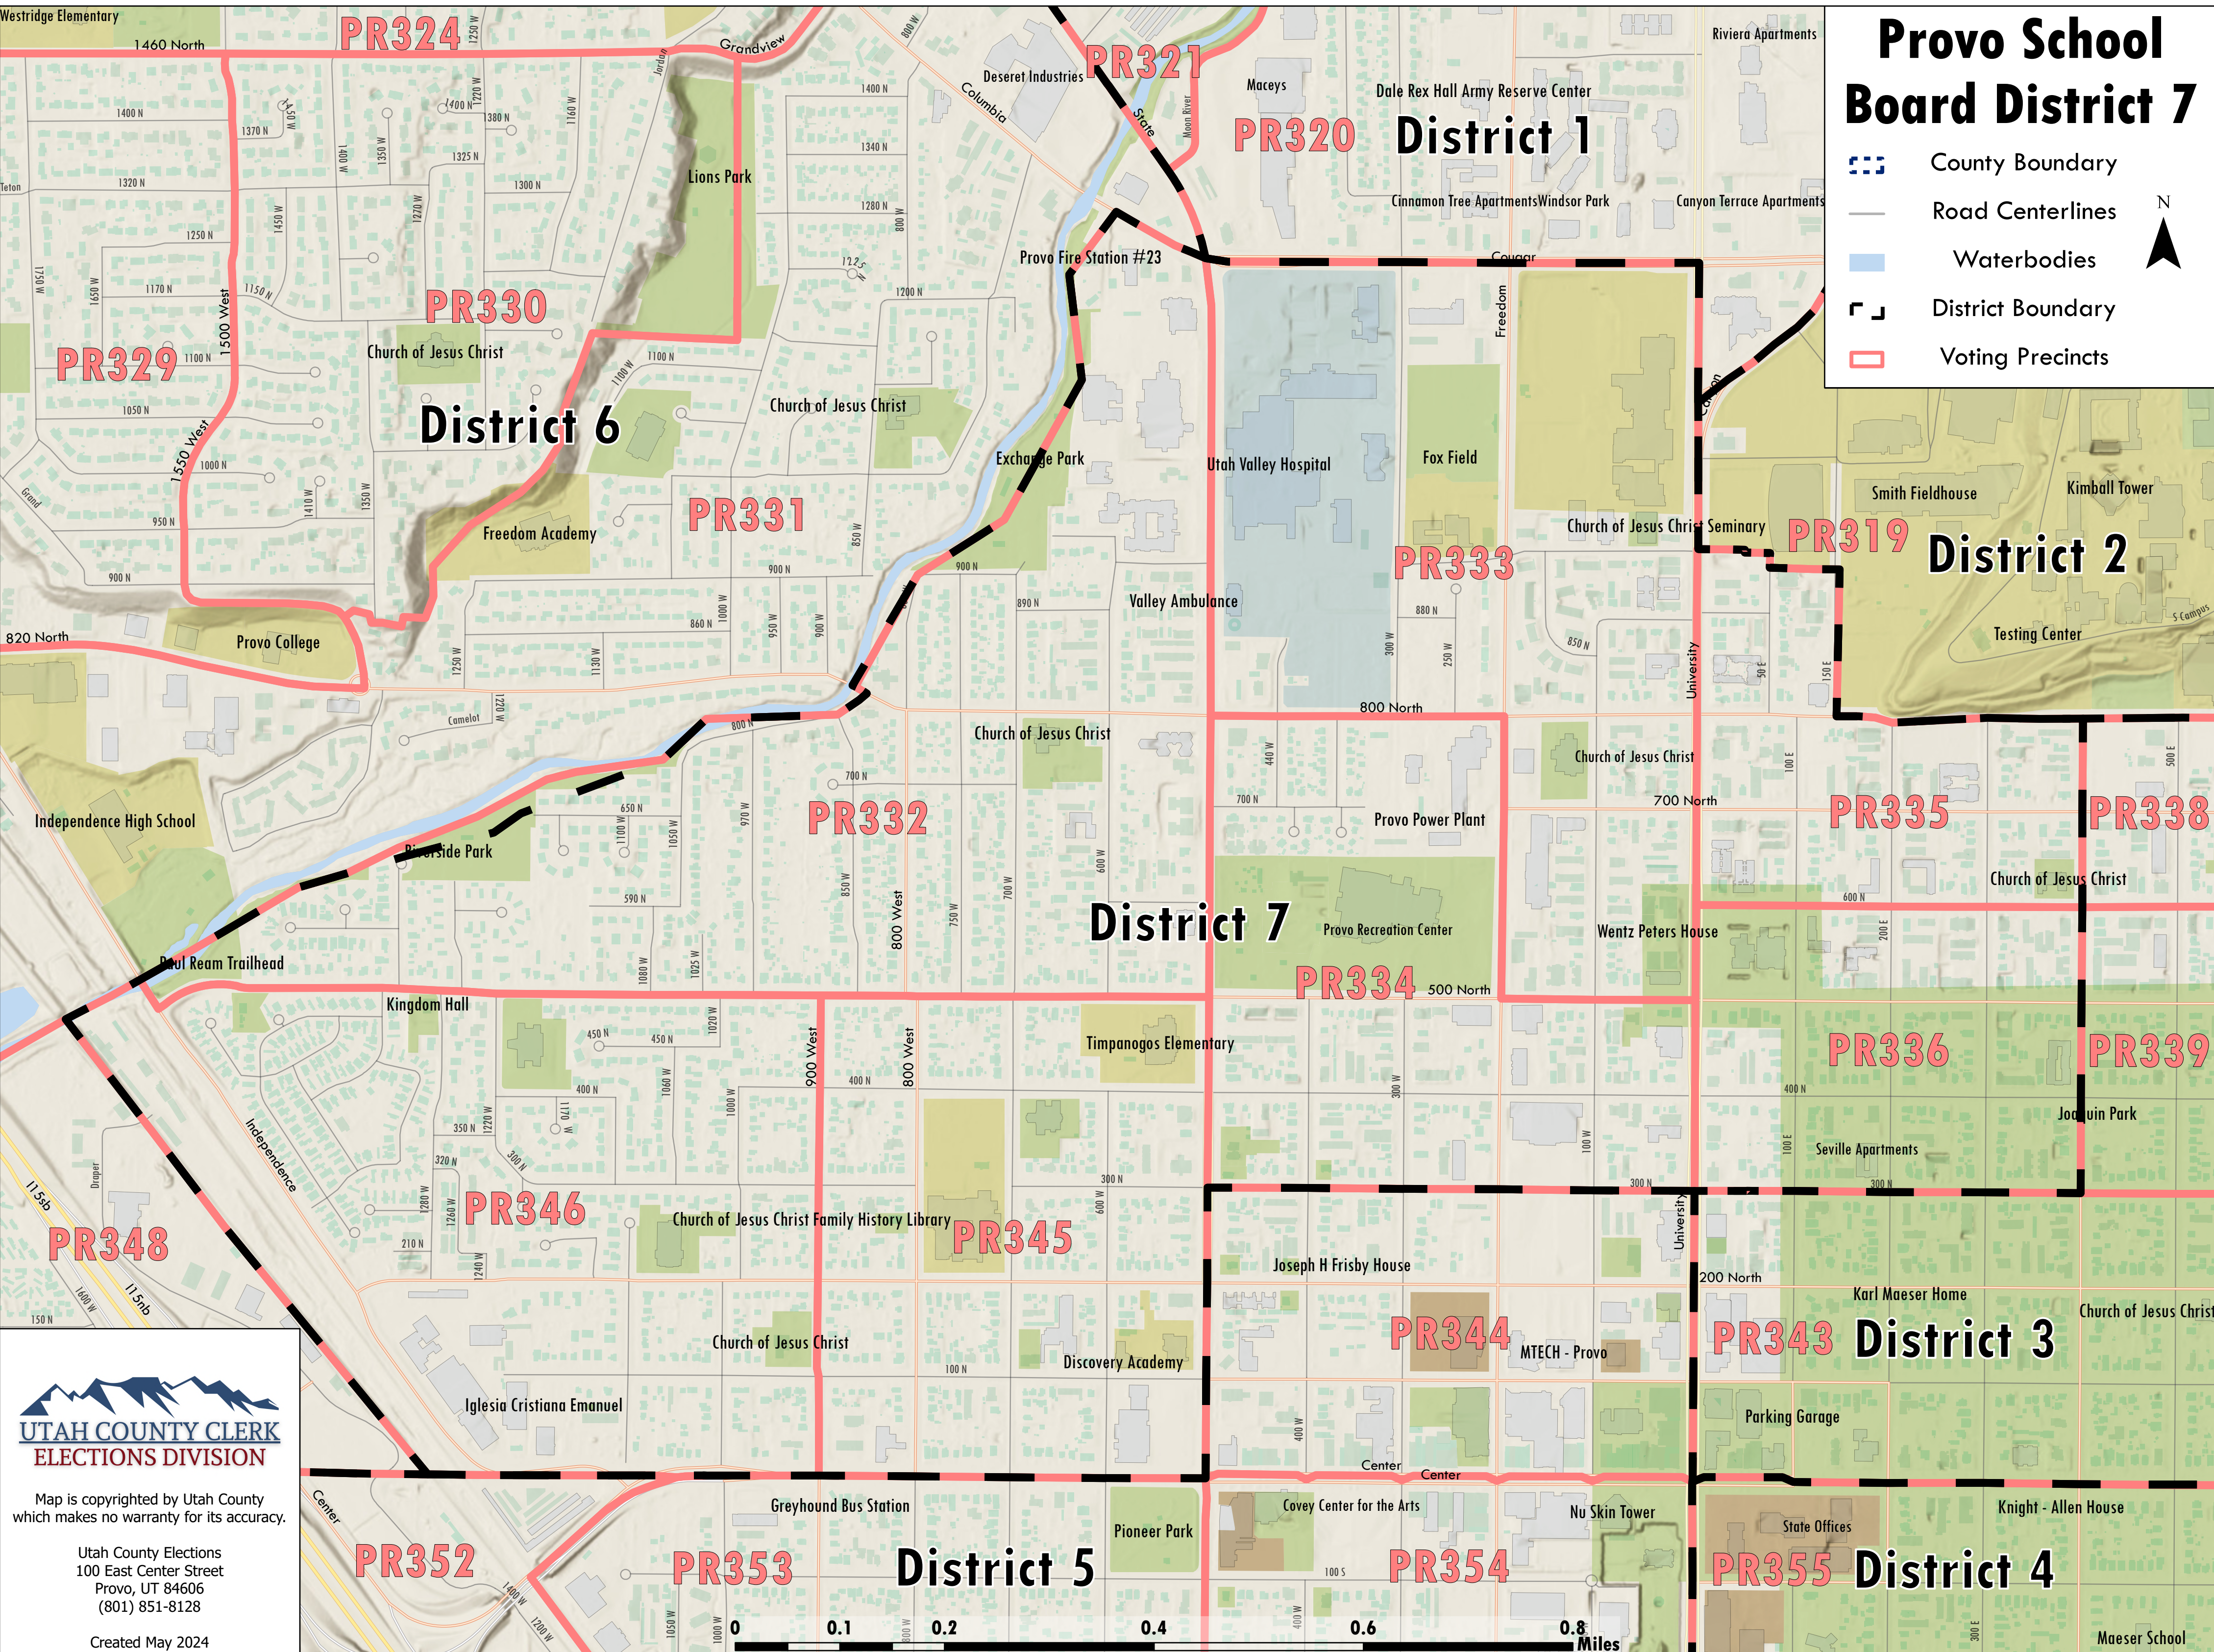

Provo School Board District 7

-  County Boundary
-  Road Centerlines
-  Waterbodies
-  District Boundary
-  Voting Precincts

Map is copyrighted by Utah County which makes no warranty for its accuracy.

Utah County Elections
100 East Center Street
Provo, UT 84606
(801) 851-8128