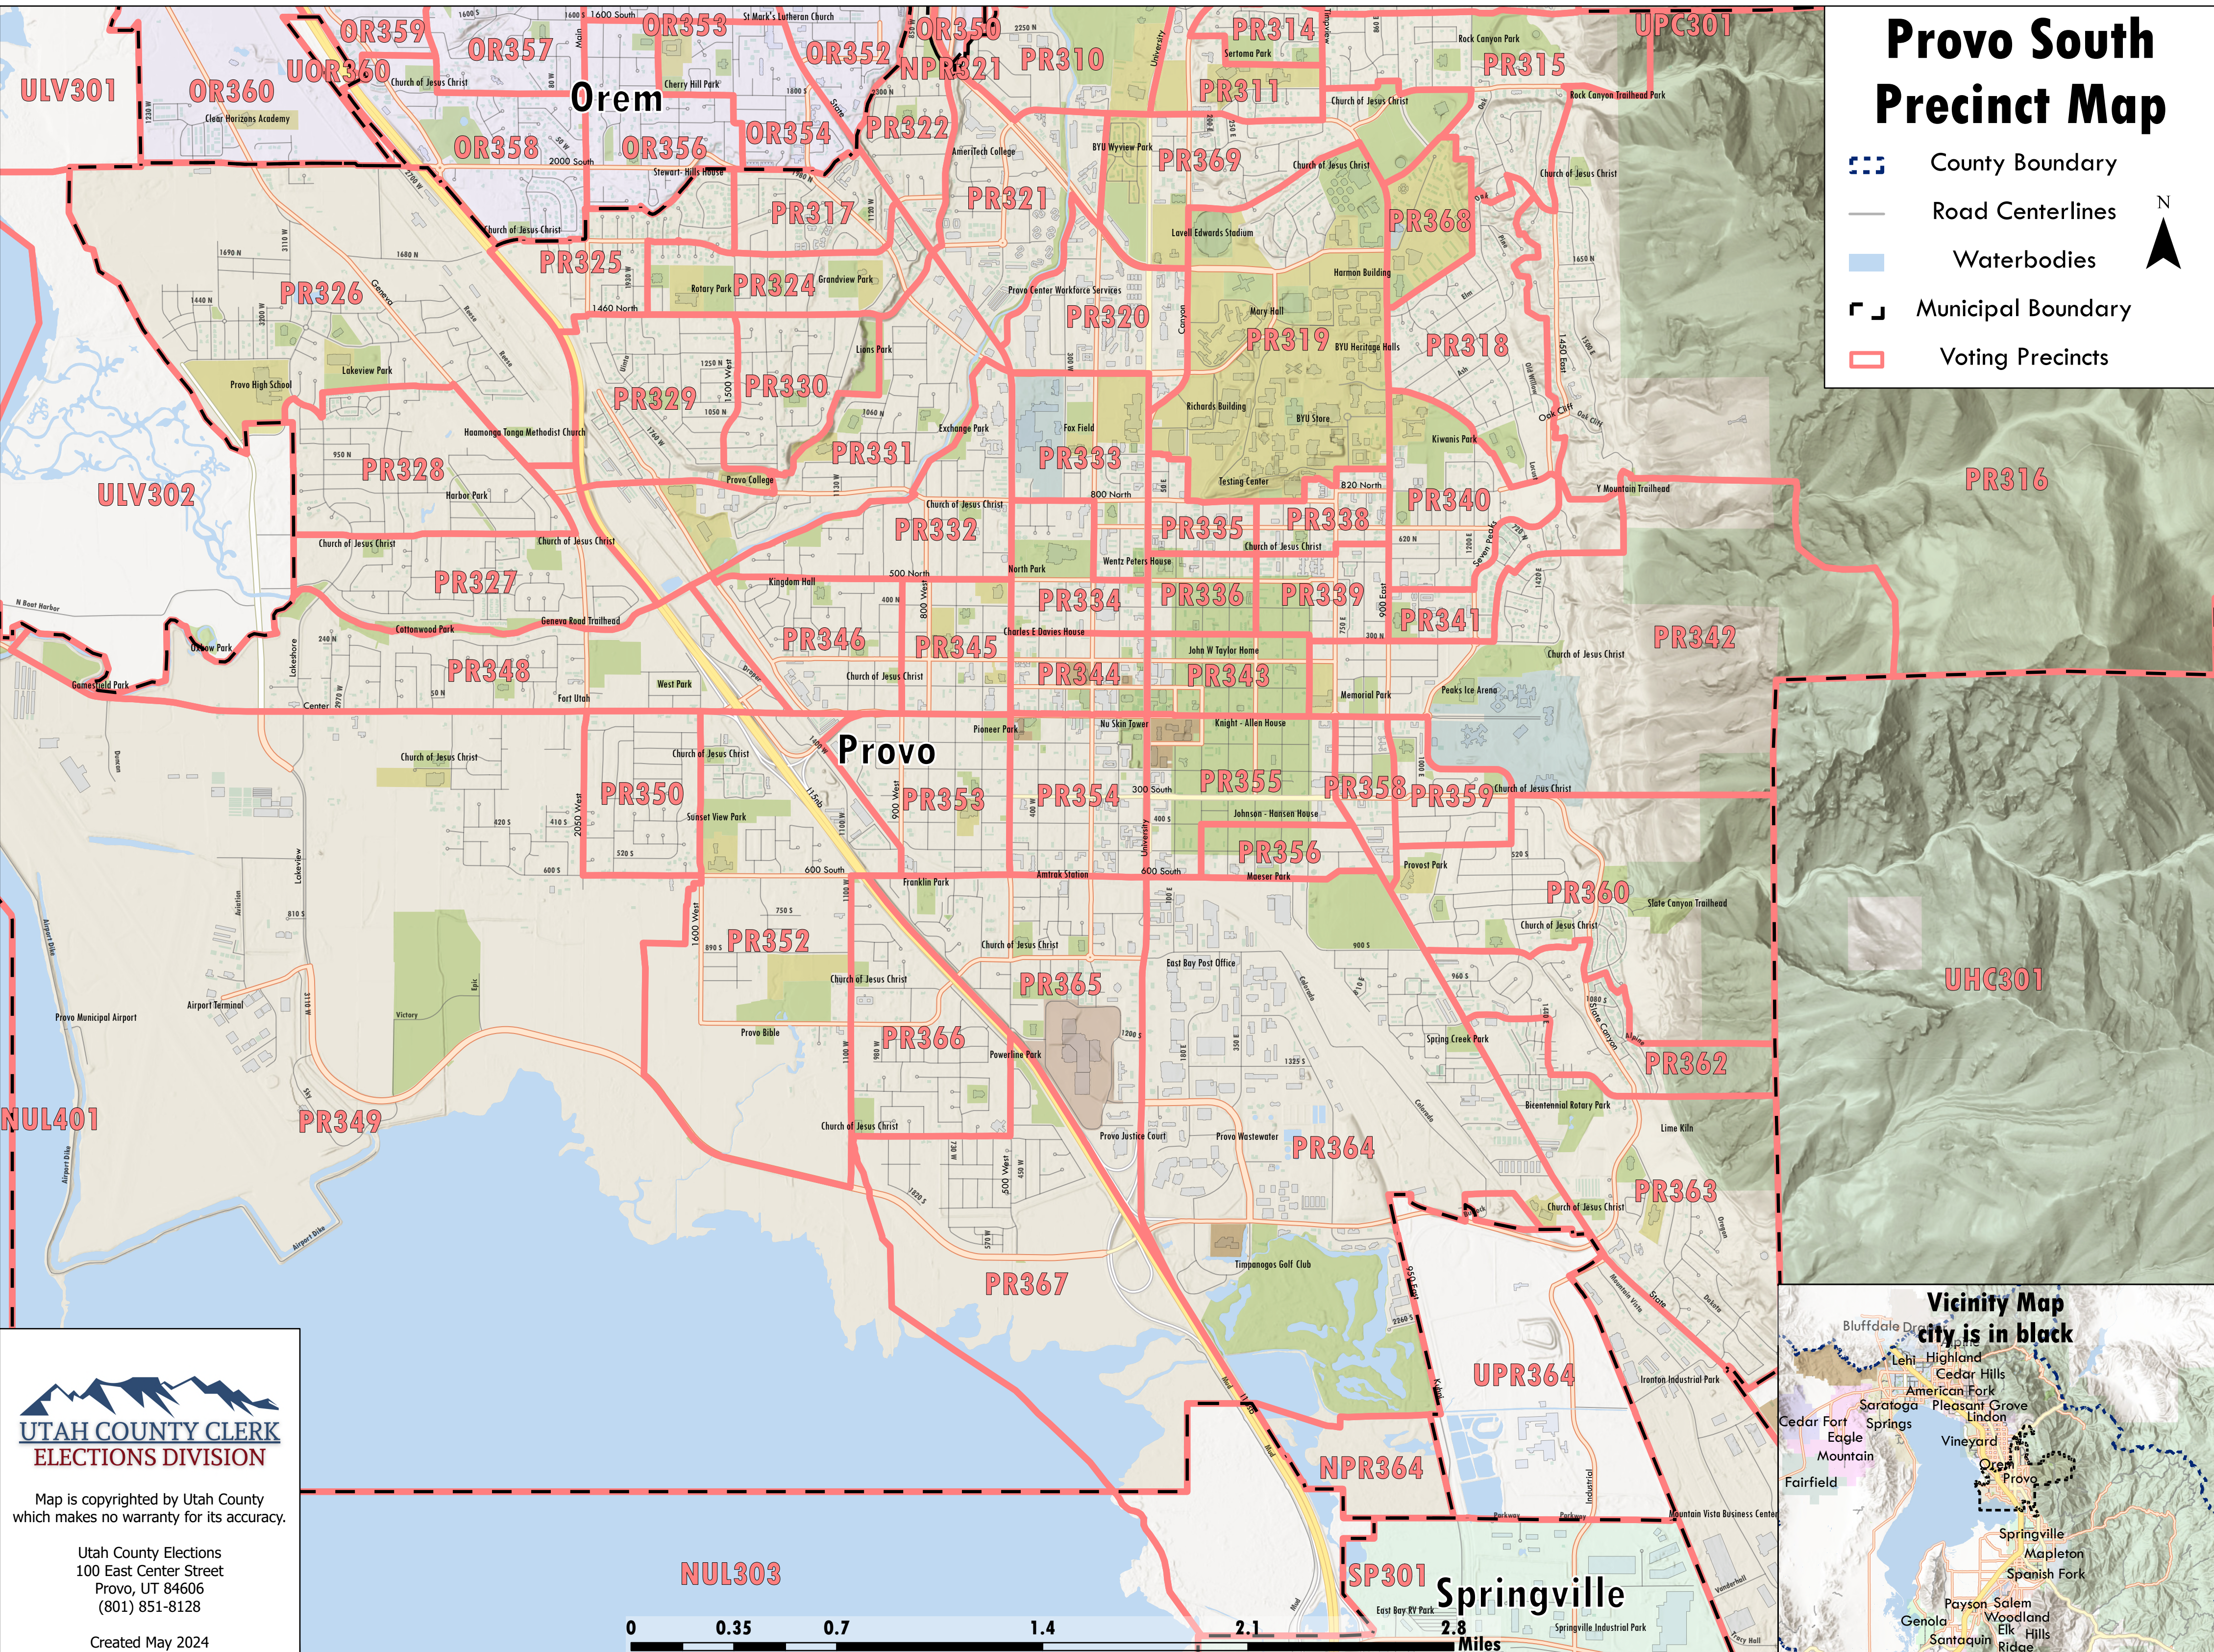

Provo South Precinct Map

-  County Boundary
-  Road Centerlines
-  Waterbodies
-  Municipal Boundary
-  Voting Precincts

Map is copyrighted by Utah County which makes no warranty for its accuracy.

Utah County Elections
100 East Center Street
Provo, UT 84606
(801) 851-8128