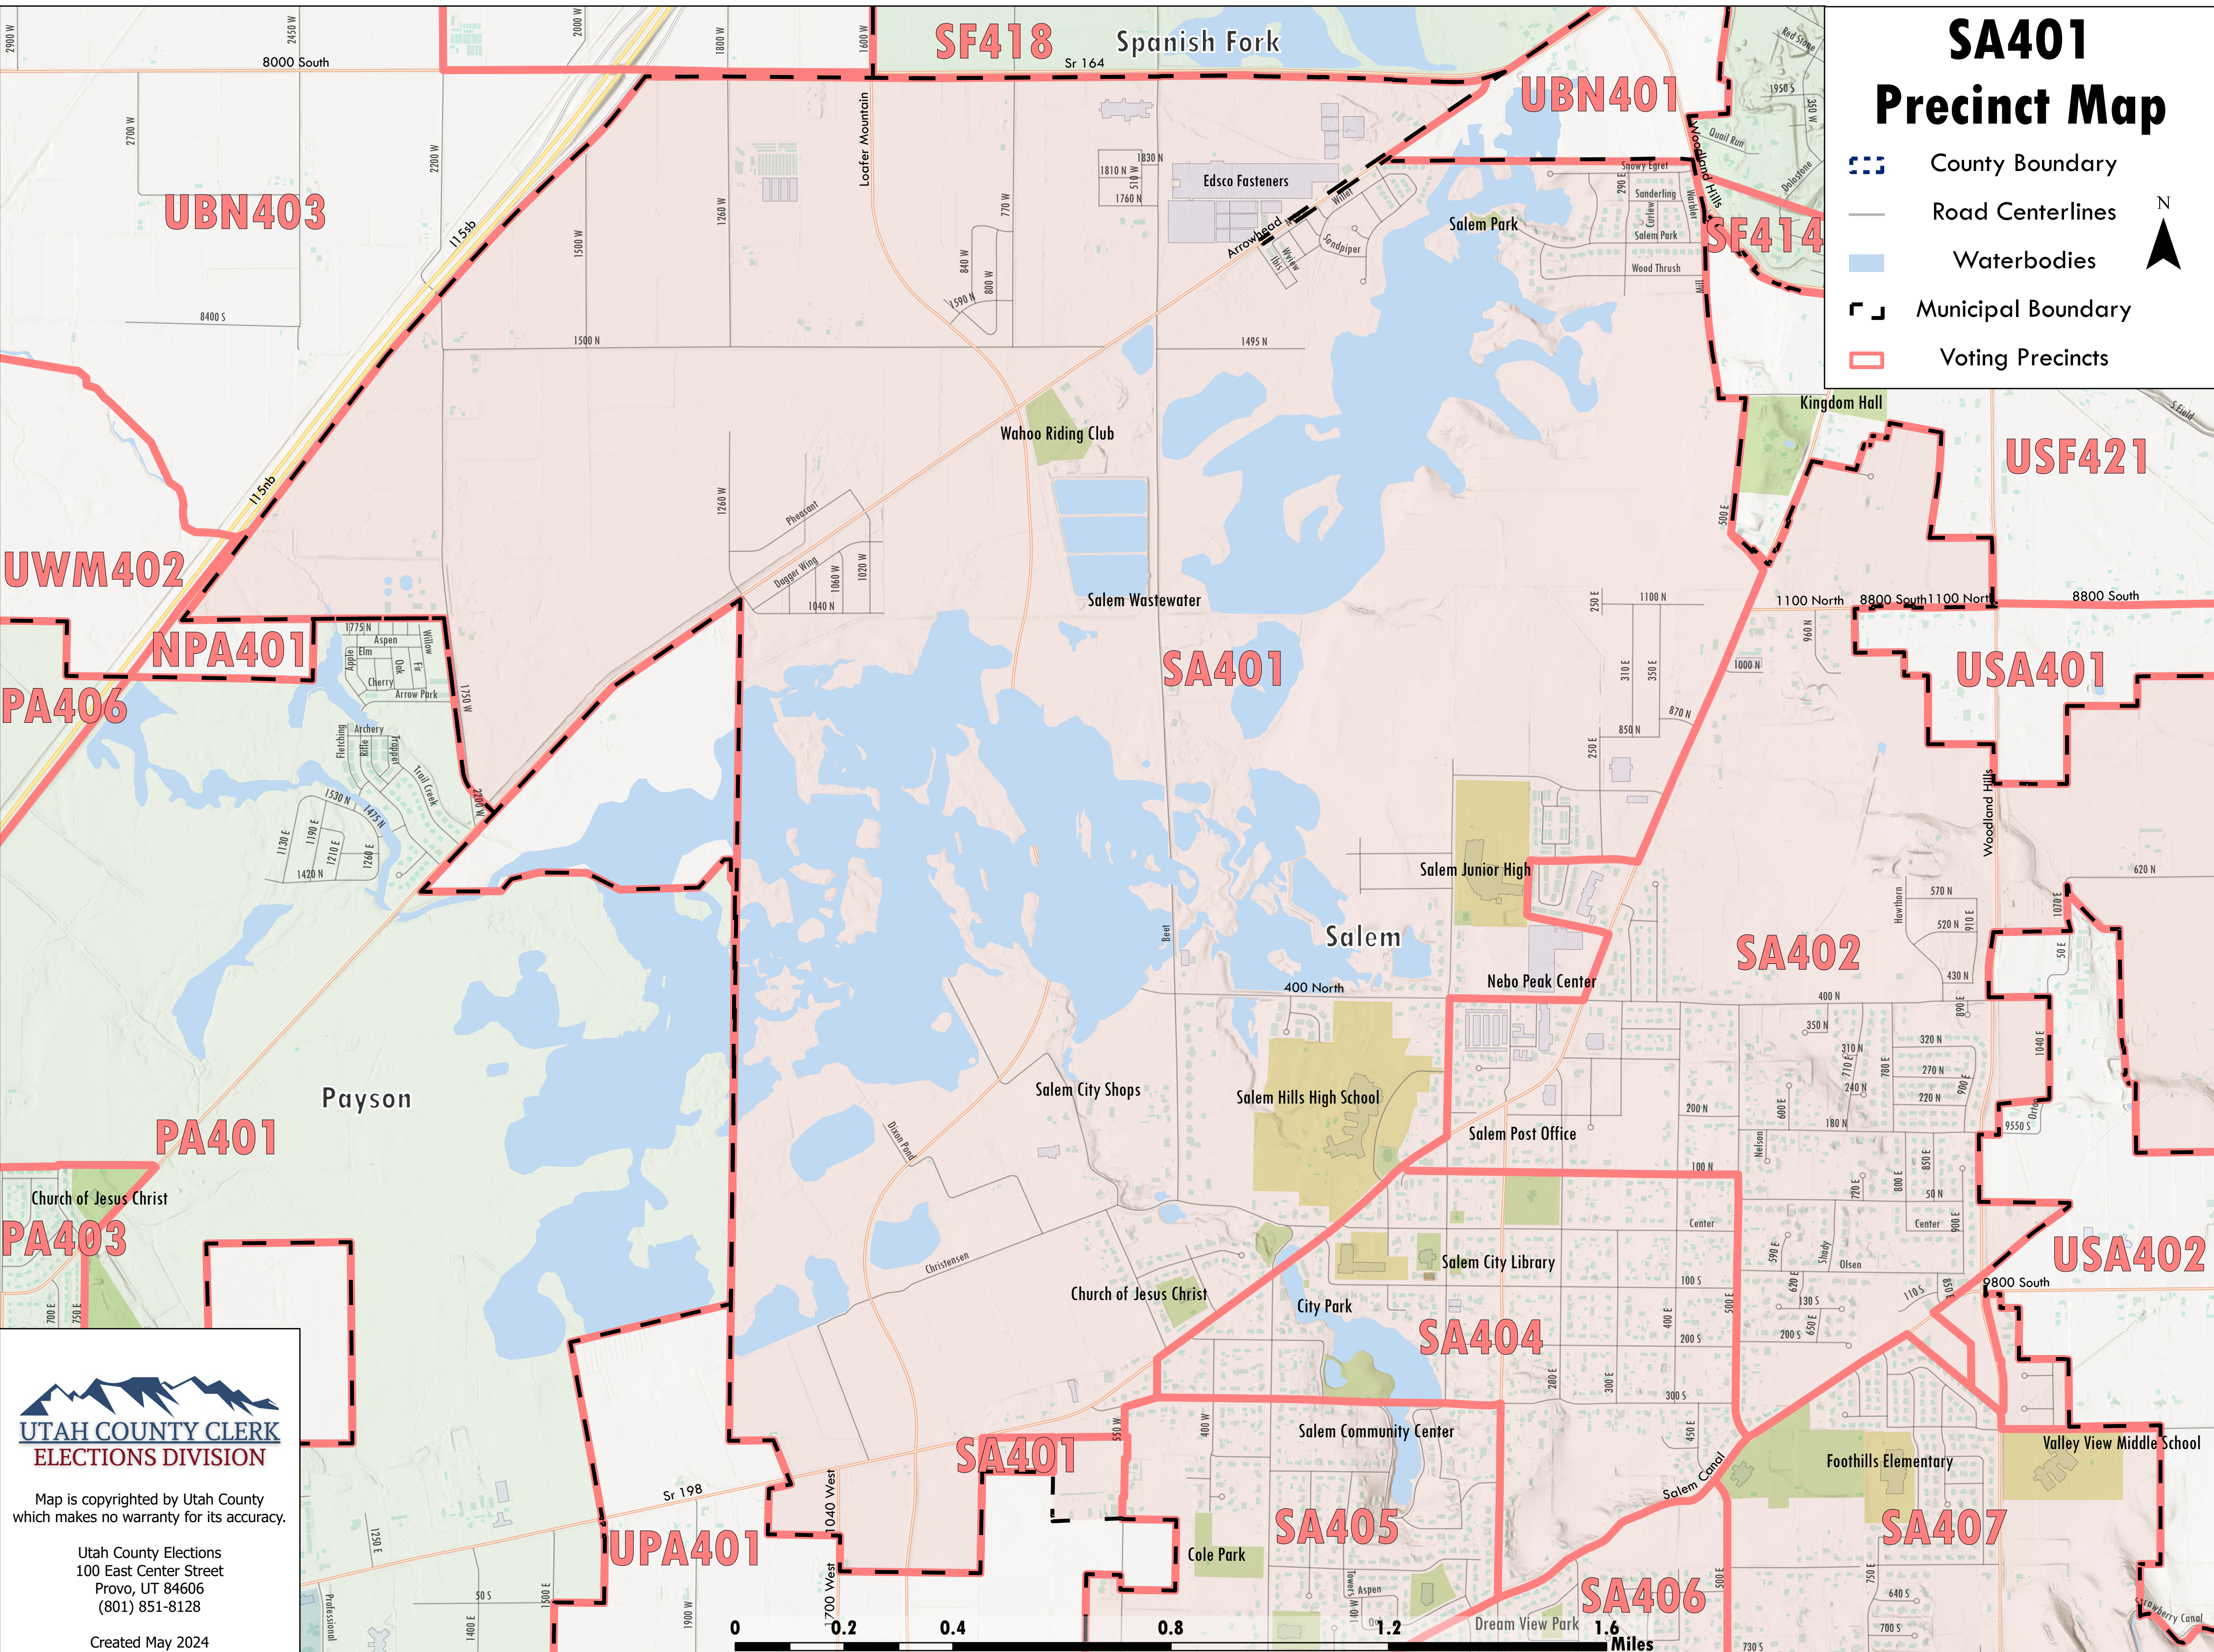

SA401 Precinct Map

-  County Boundary
-  Road Centerlines
-  Waterbodies
-  Municipal Boundary
-  Voting Precincts

Map is copyrighted by Utah County which makes no warranty for its accuracy.

Utah County Elections
 100 East Center Street
 Provo, UT 84606
 (801) 851-8128