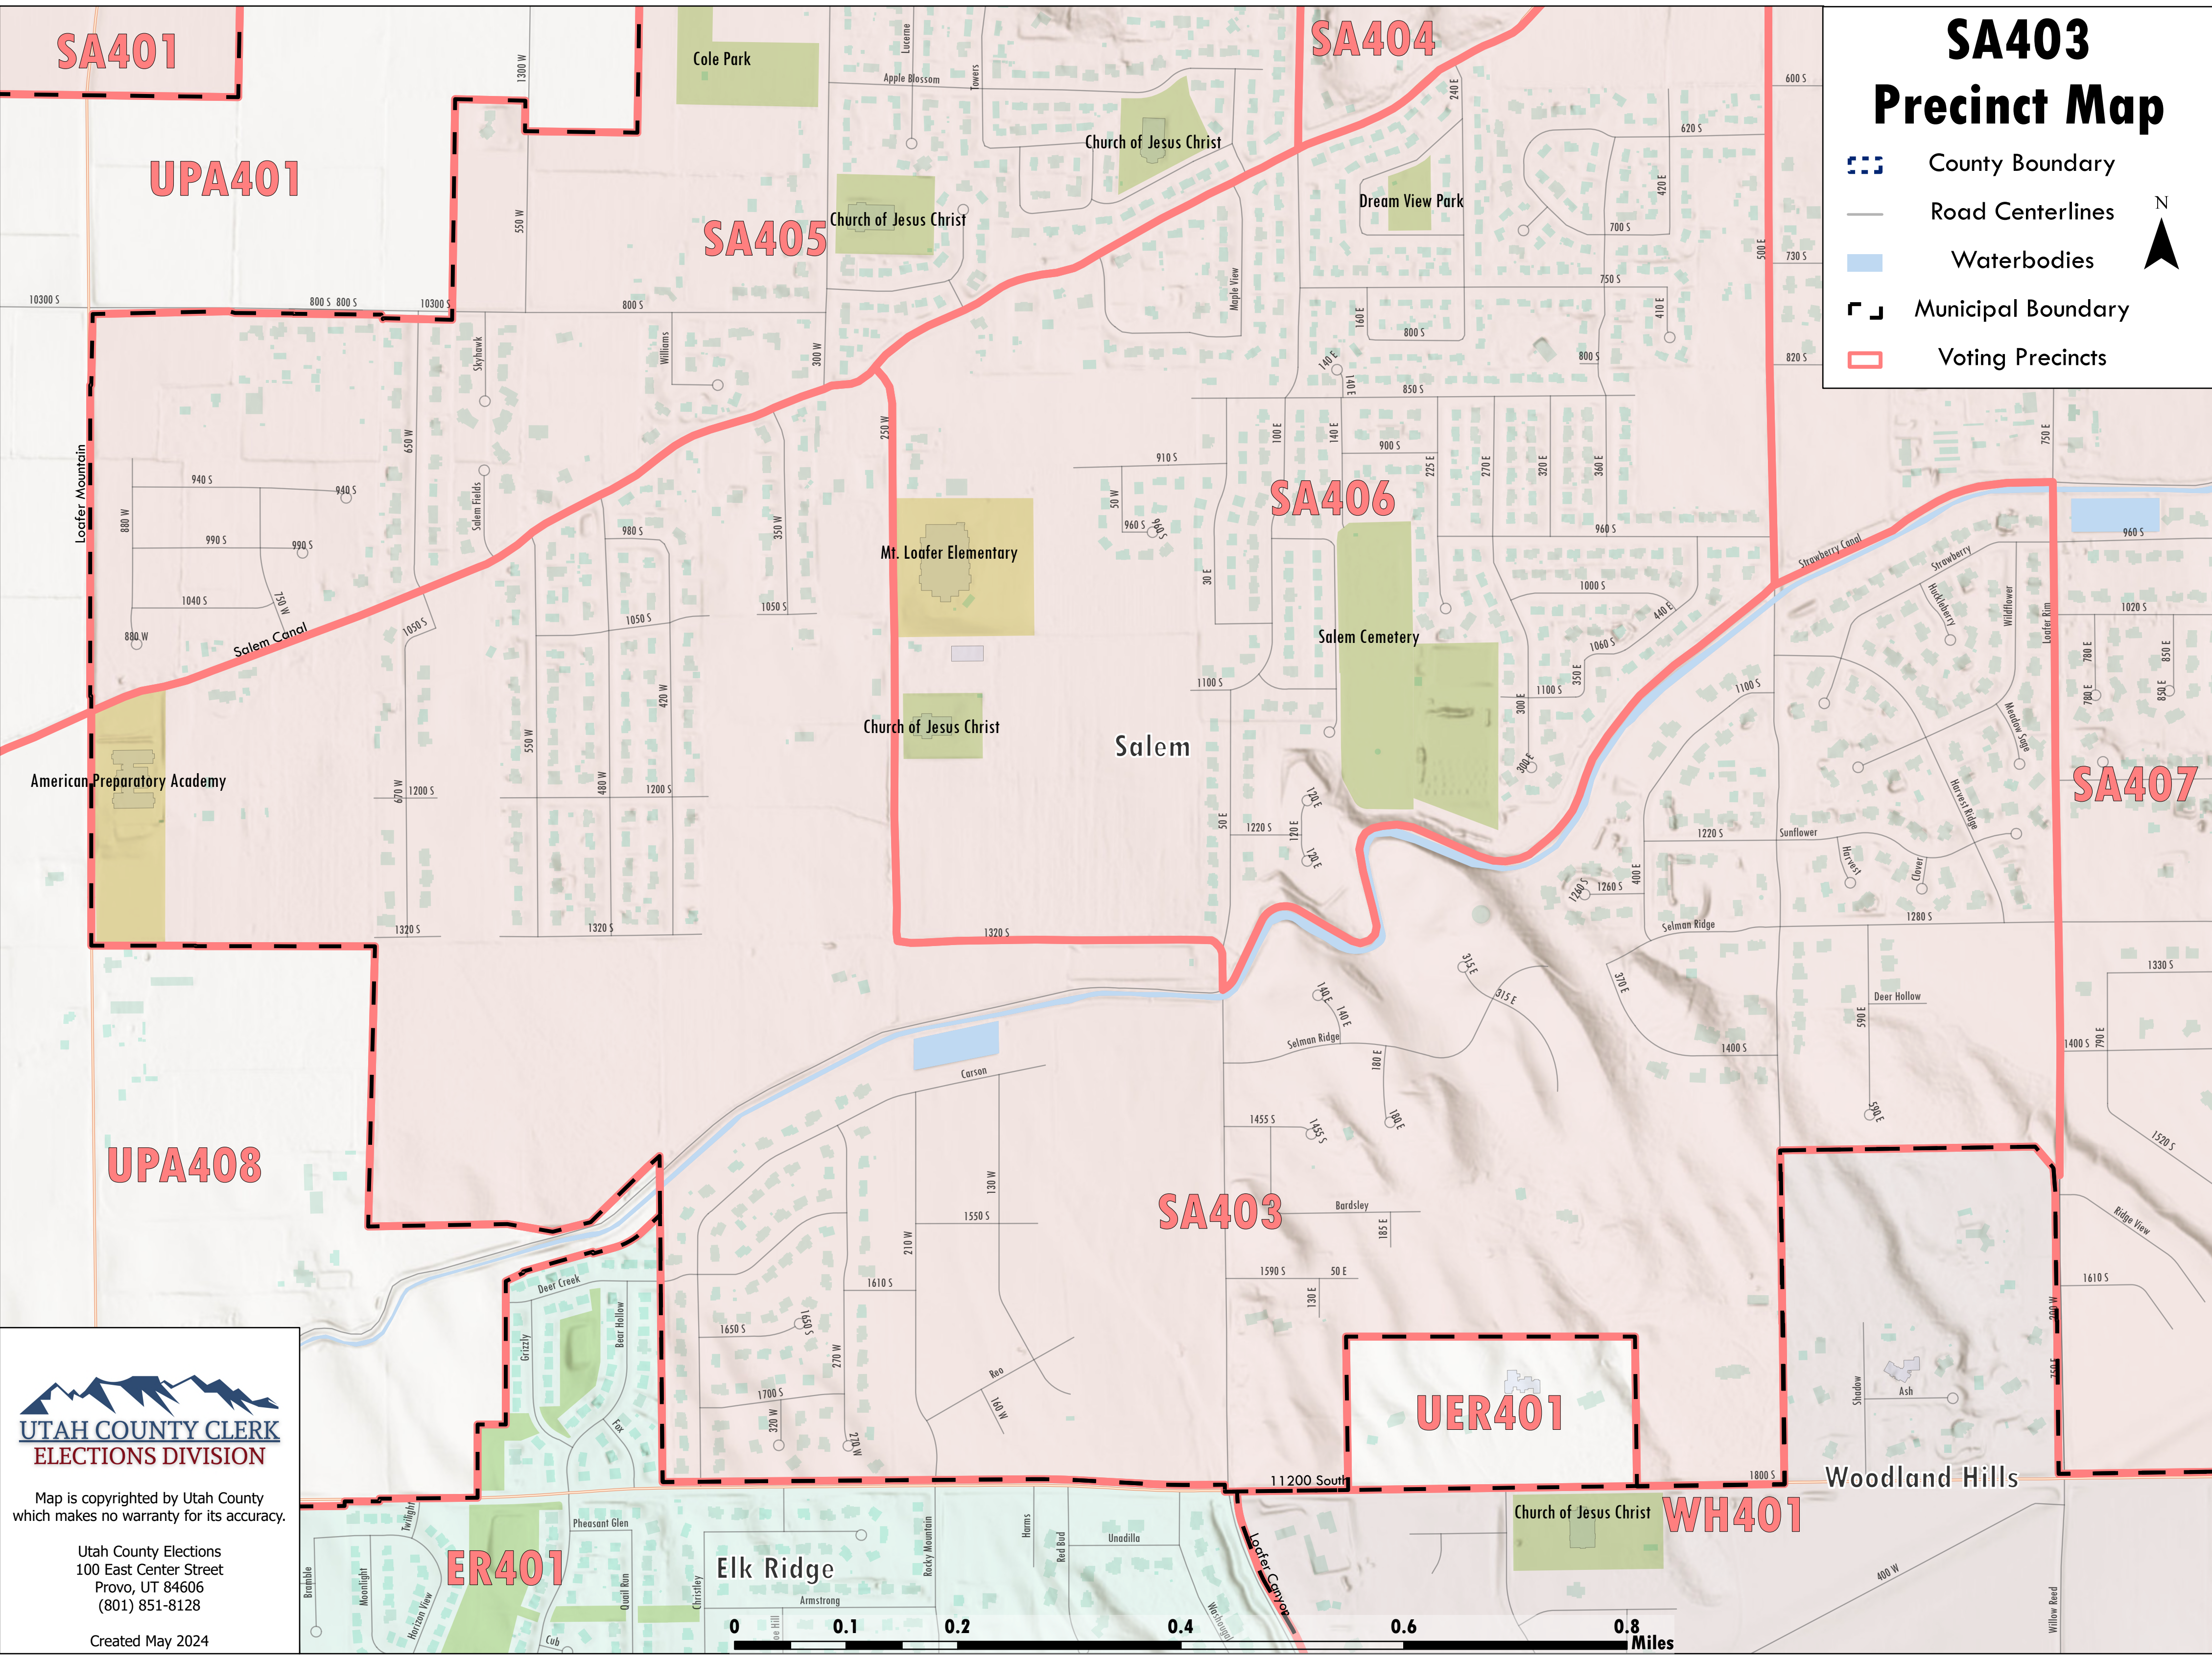

SA403 Precinct Map

-  County Boundary
-  Road Centerlines
-  Waterbodies
-  Municipal Boundary
-  Voting Precincts

Map is copyrighted by Utah County which makes no warranty for its accuracy.

Utah County Elections
100 East Center Street
Provo, UT 84606
(801) 851-8128

Created May 2024