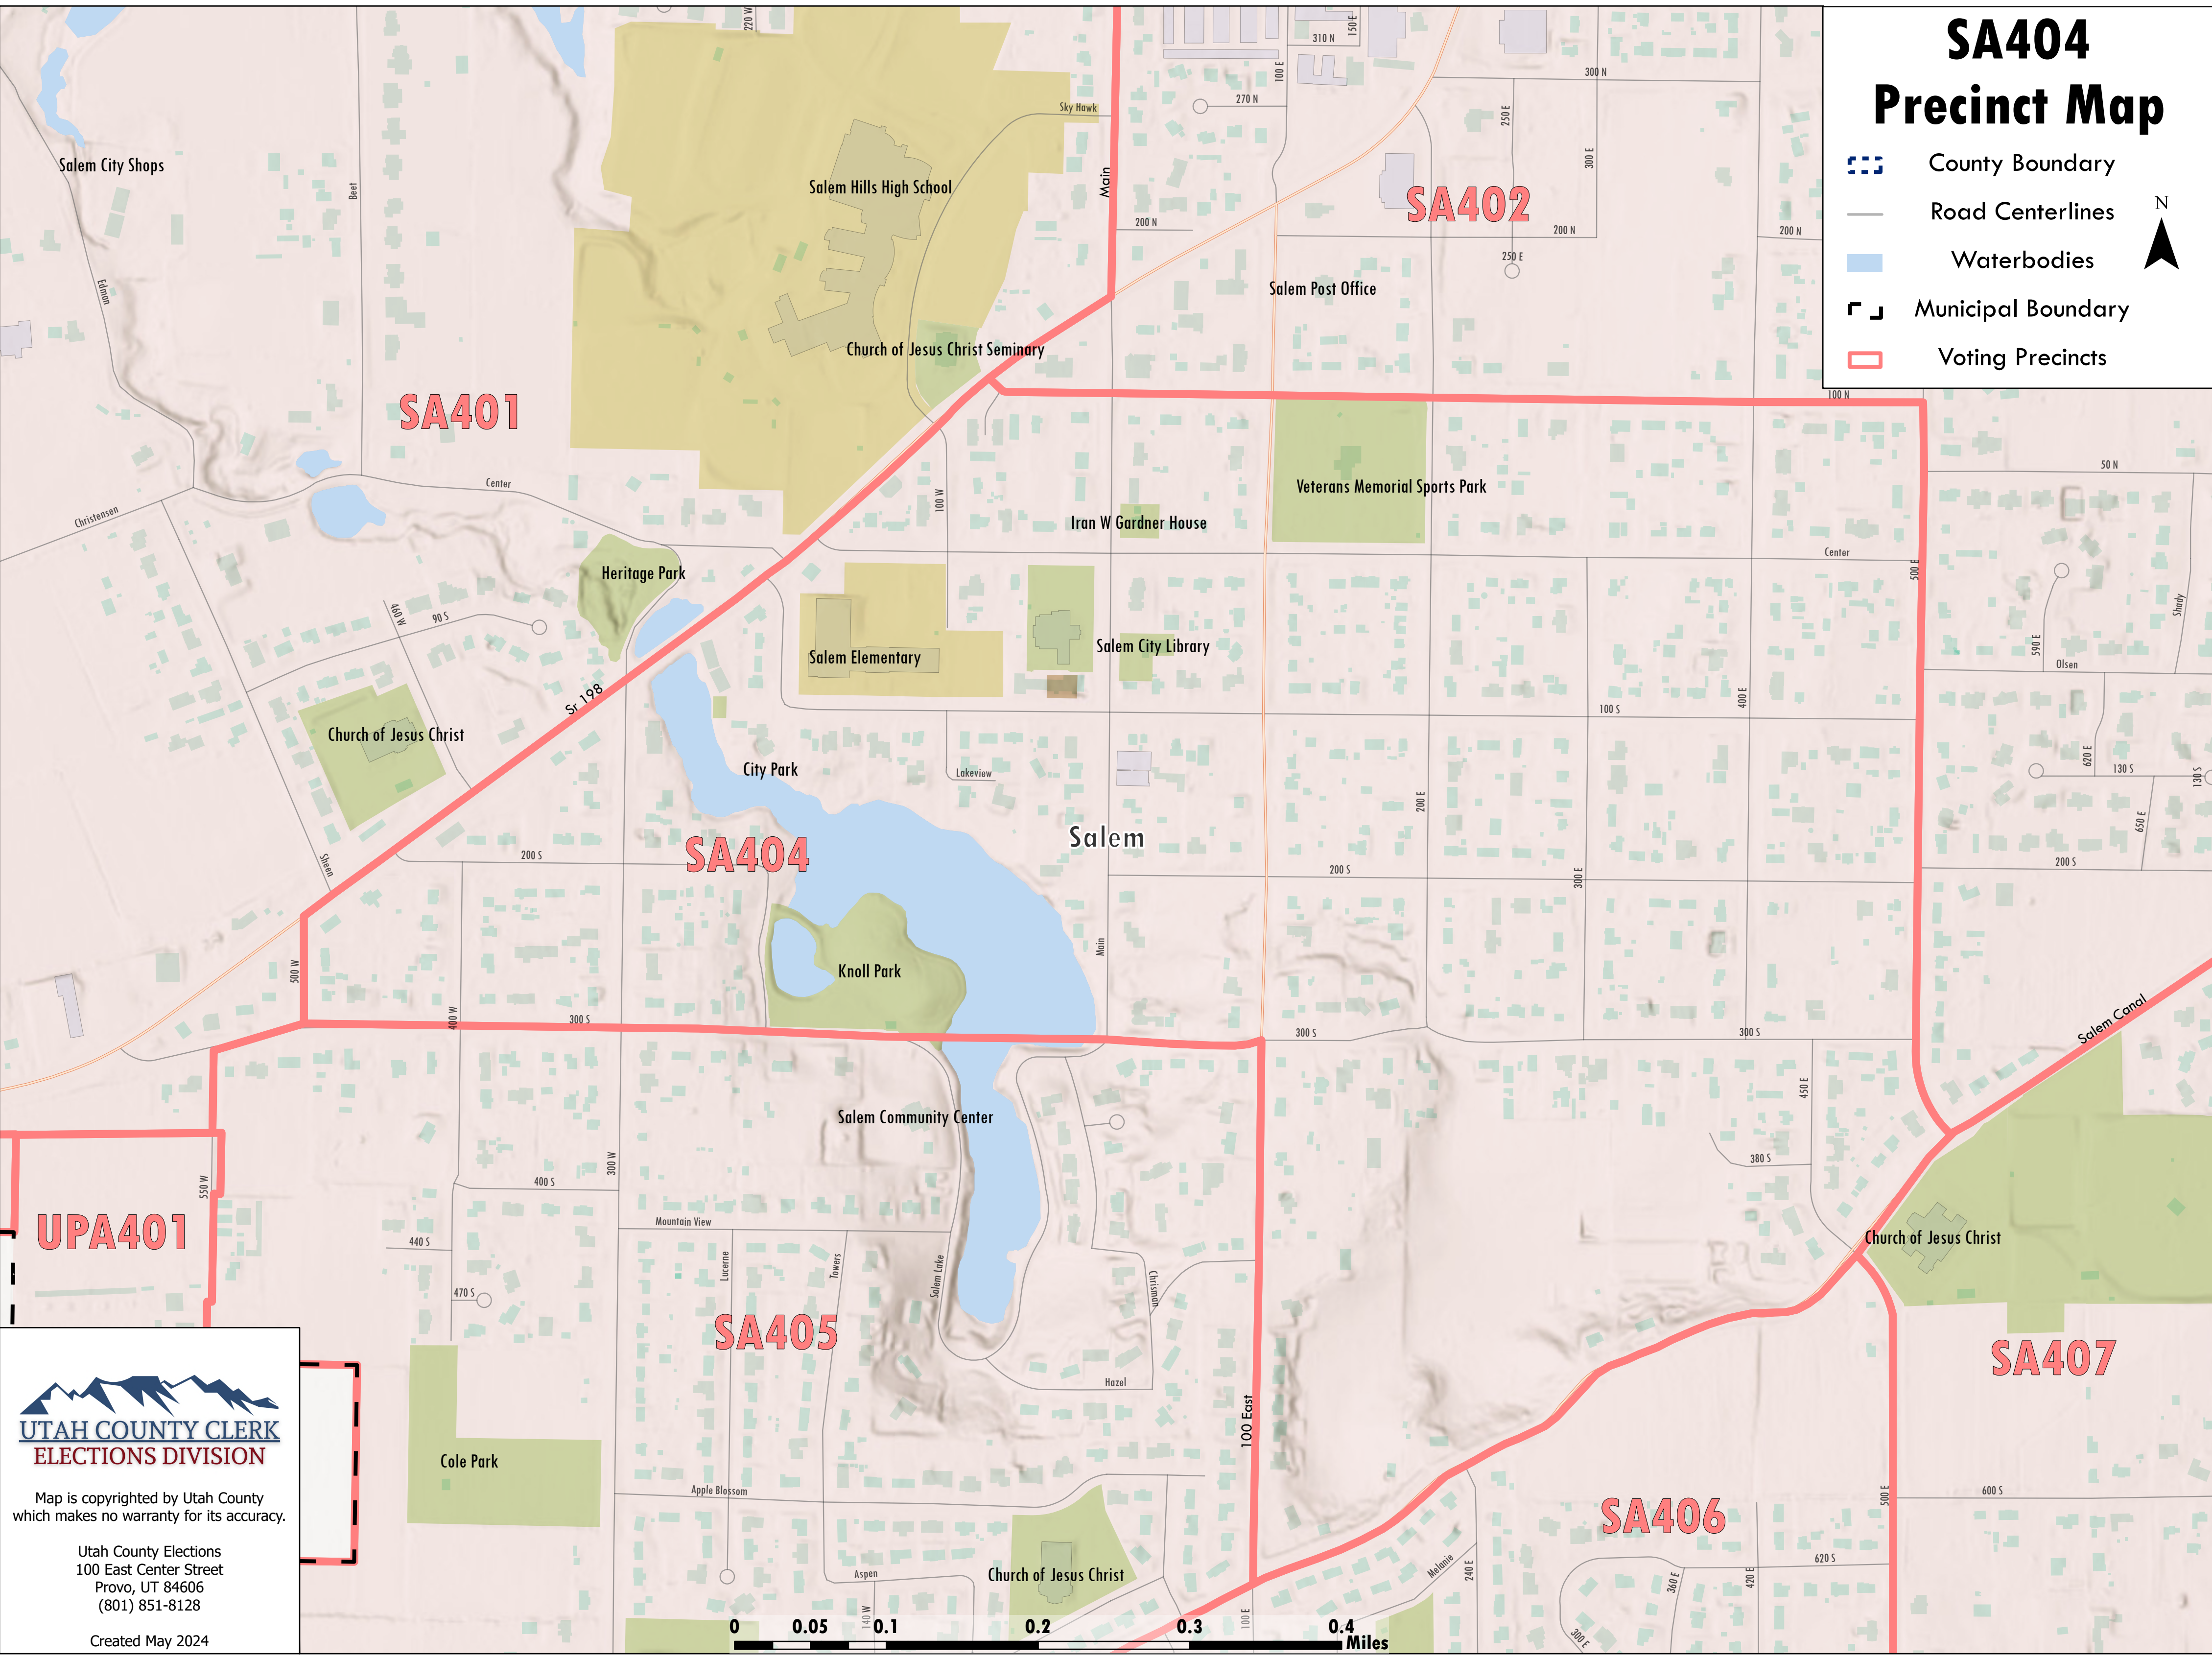

SA404 Precinct Map

-  County Boundary
-  Road Centerlines
-  Waterbodies
-  Municipal Boundary
-  Voting Precincts

UTAH COUNTY CLERK
ELECTIONS DIVISION

Map is copyrighted by Utah County
which makes no warranty for its accuracy.

Utah County Elections
100 East Center Street
Provo, UT 84606
(801) 851-8128

Created May 2024