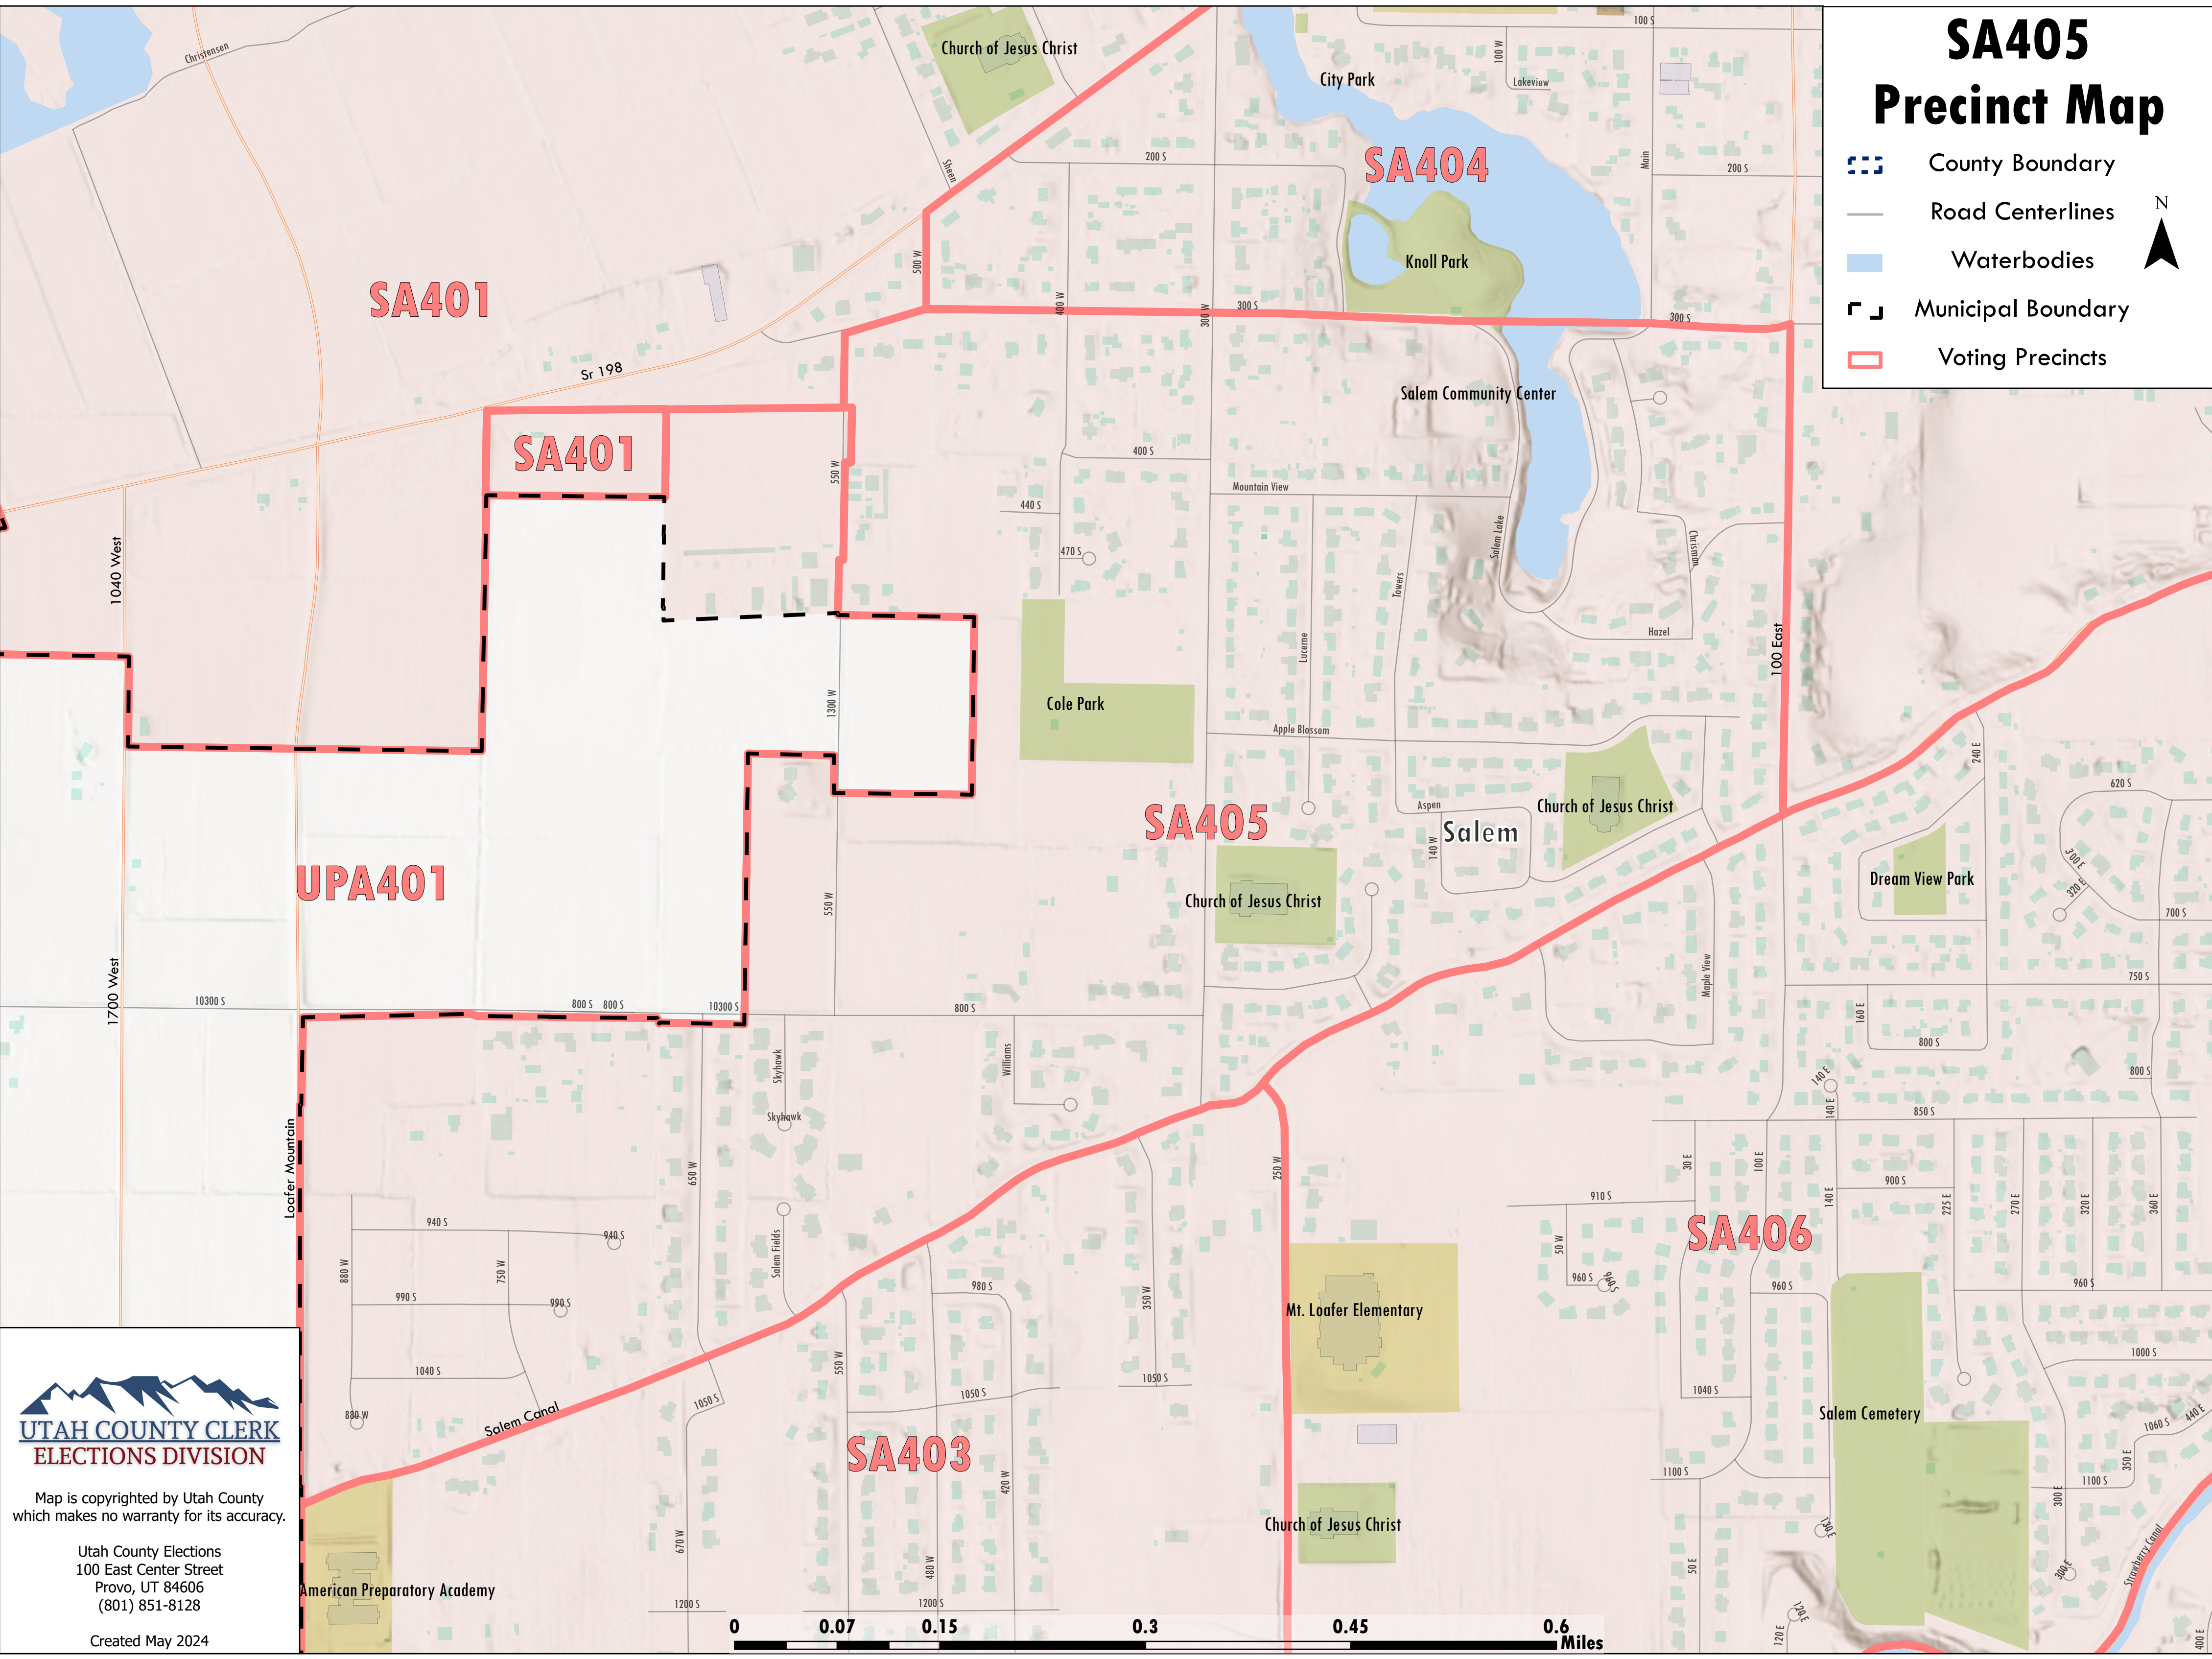

# SA405 Precinct Map

-  County Boundary
-  Road Centerlines
-  Waterbodies
-  Municipal Boundary
-  Voting Precincts

Map is copyrighted by Utah County which makes no warranty for its accuracy.

Utah County Elections  
100 East Center Street  
Provo, UT 84606  
(801) 851-8128

Created May 2024