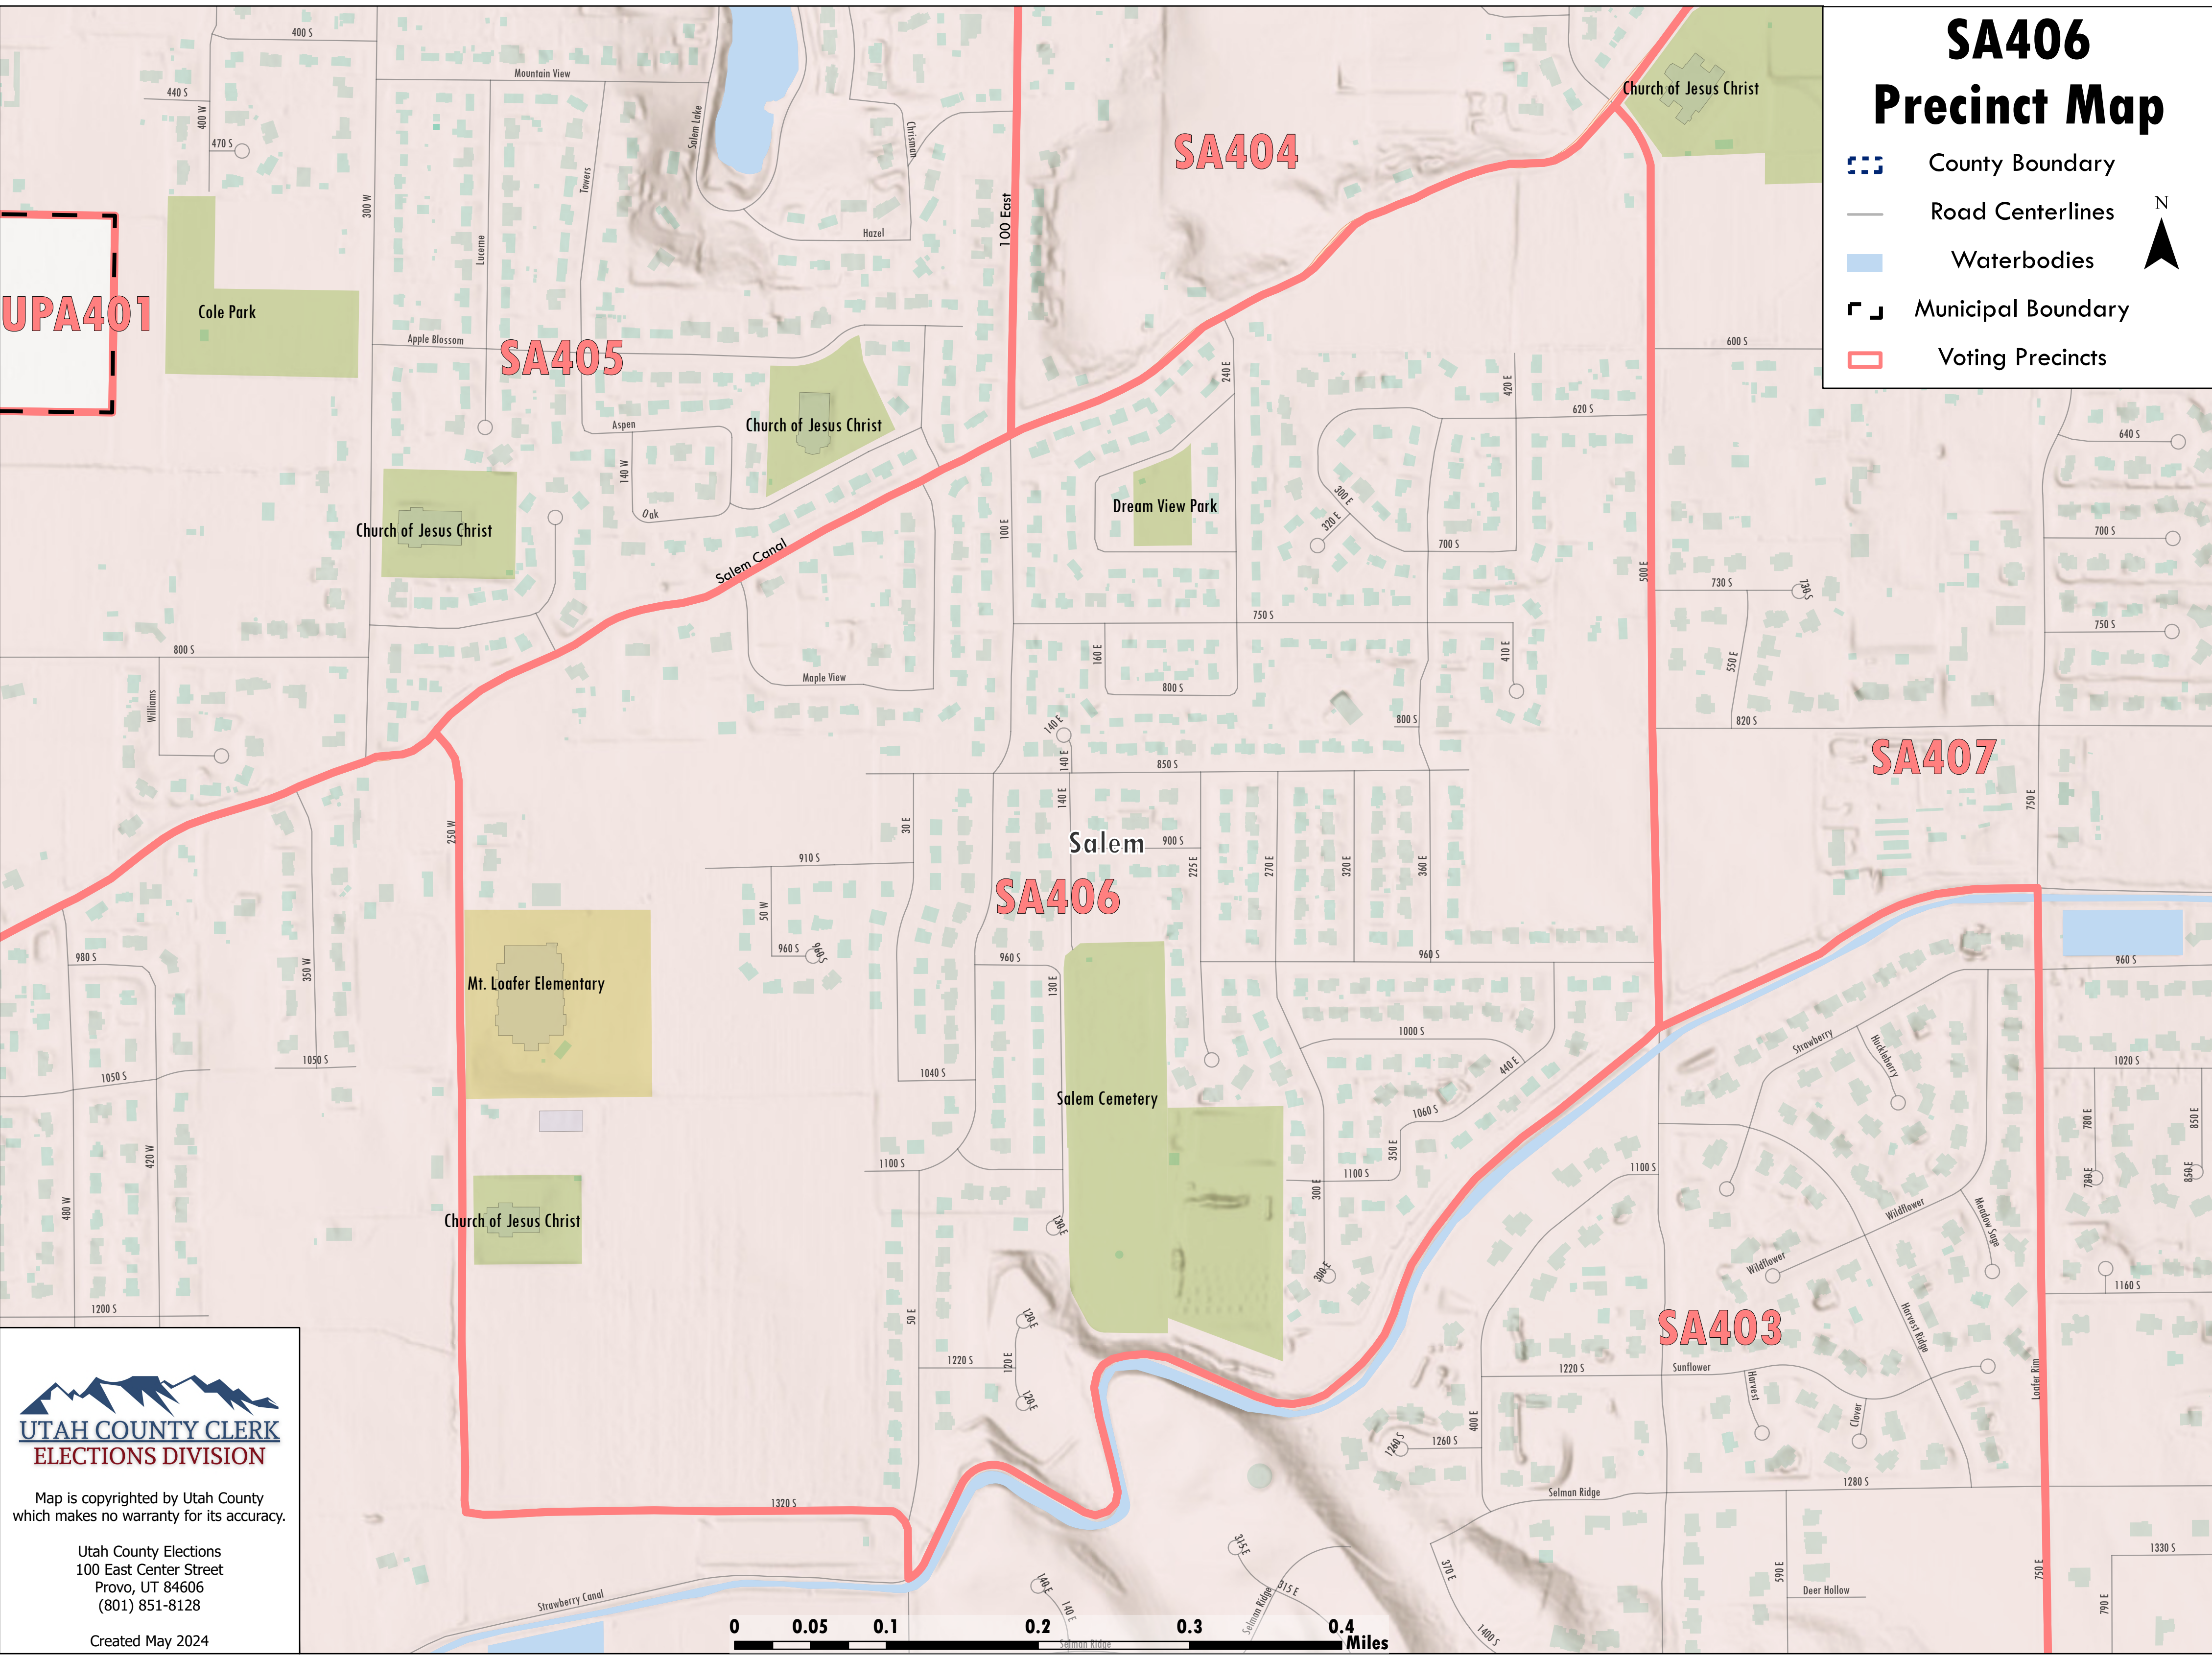

SA406 Precinct Map

-  County Boundary
-  Road Centerlines
-  Waterbodies
-  Municipal Boundary
-  Voting Precincts

UPA401

Map is copyrighted by Utah County which makes no warranty for its accuracy.

Utah County Elections
100 East Center Street
Provo, UT 84606
(801) 851-8128

Created May 2024