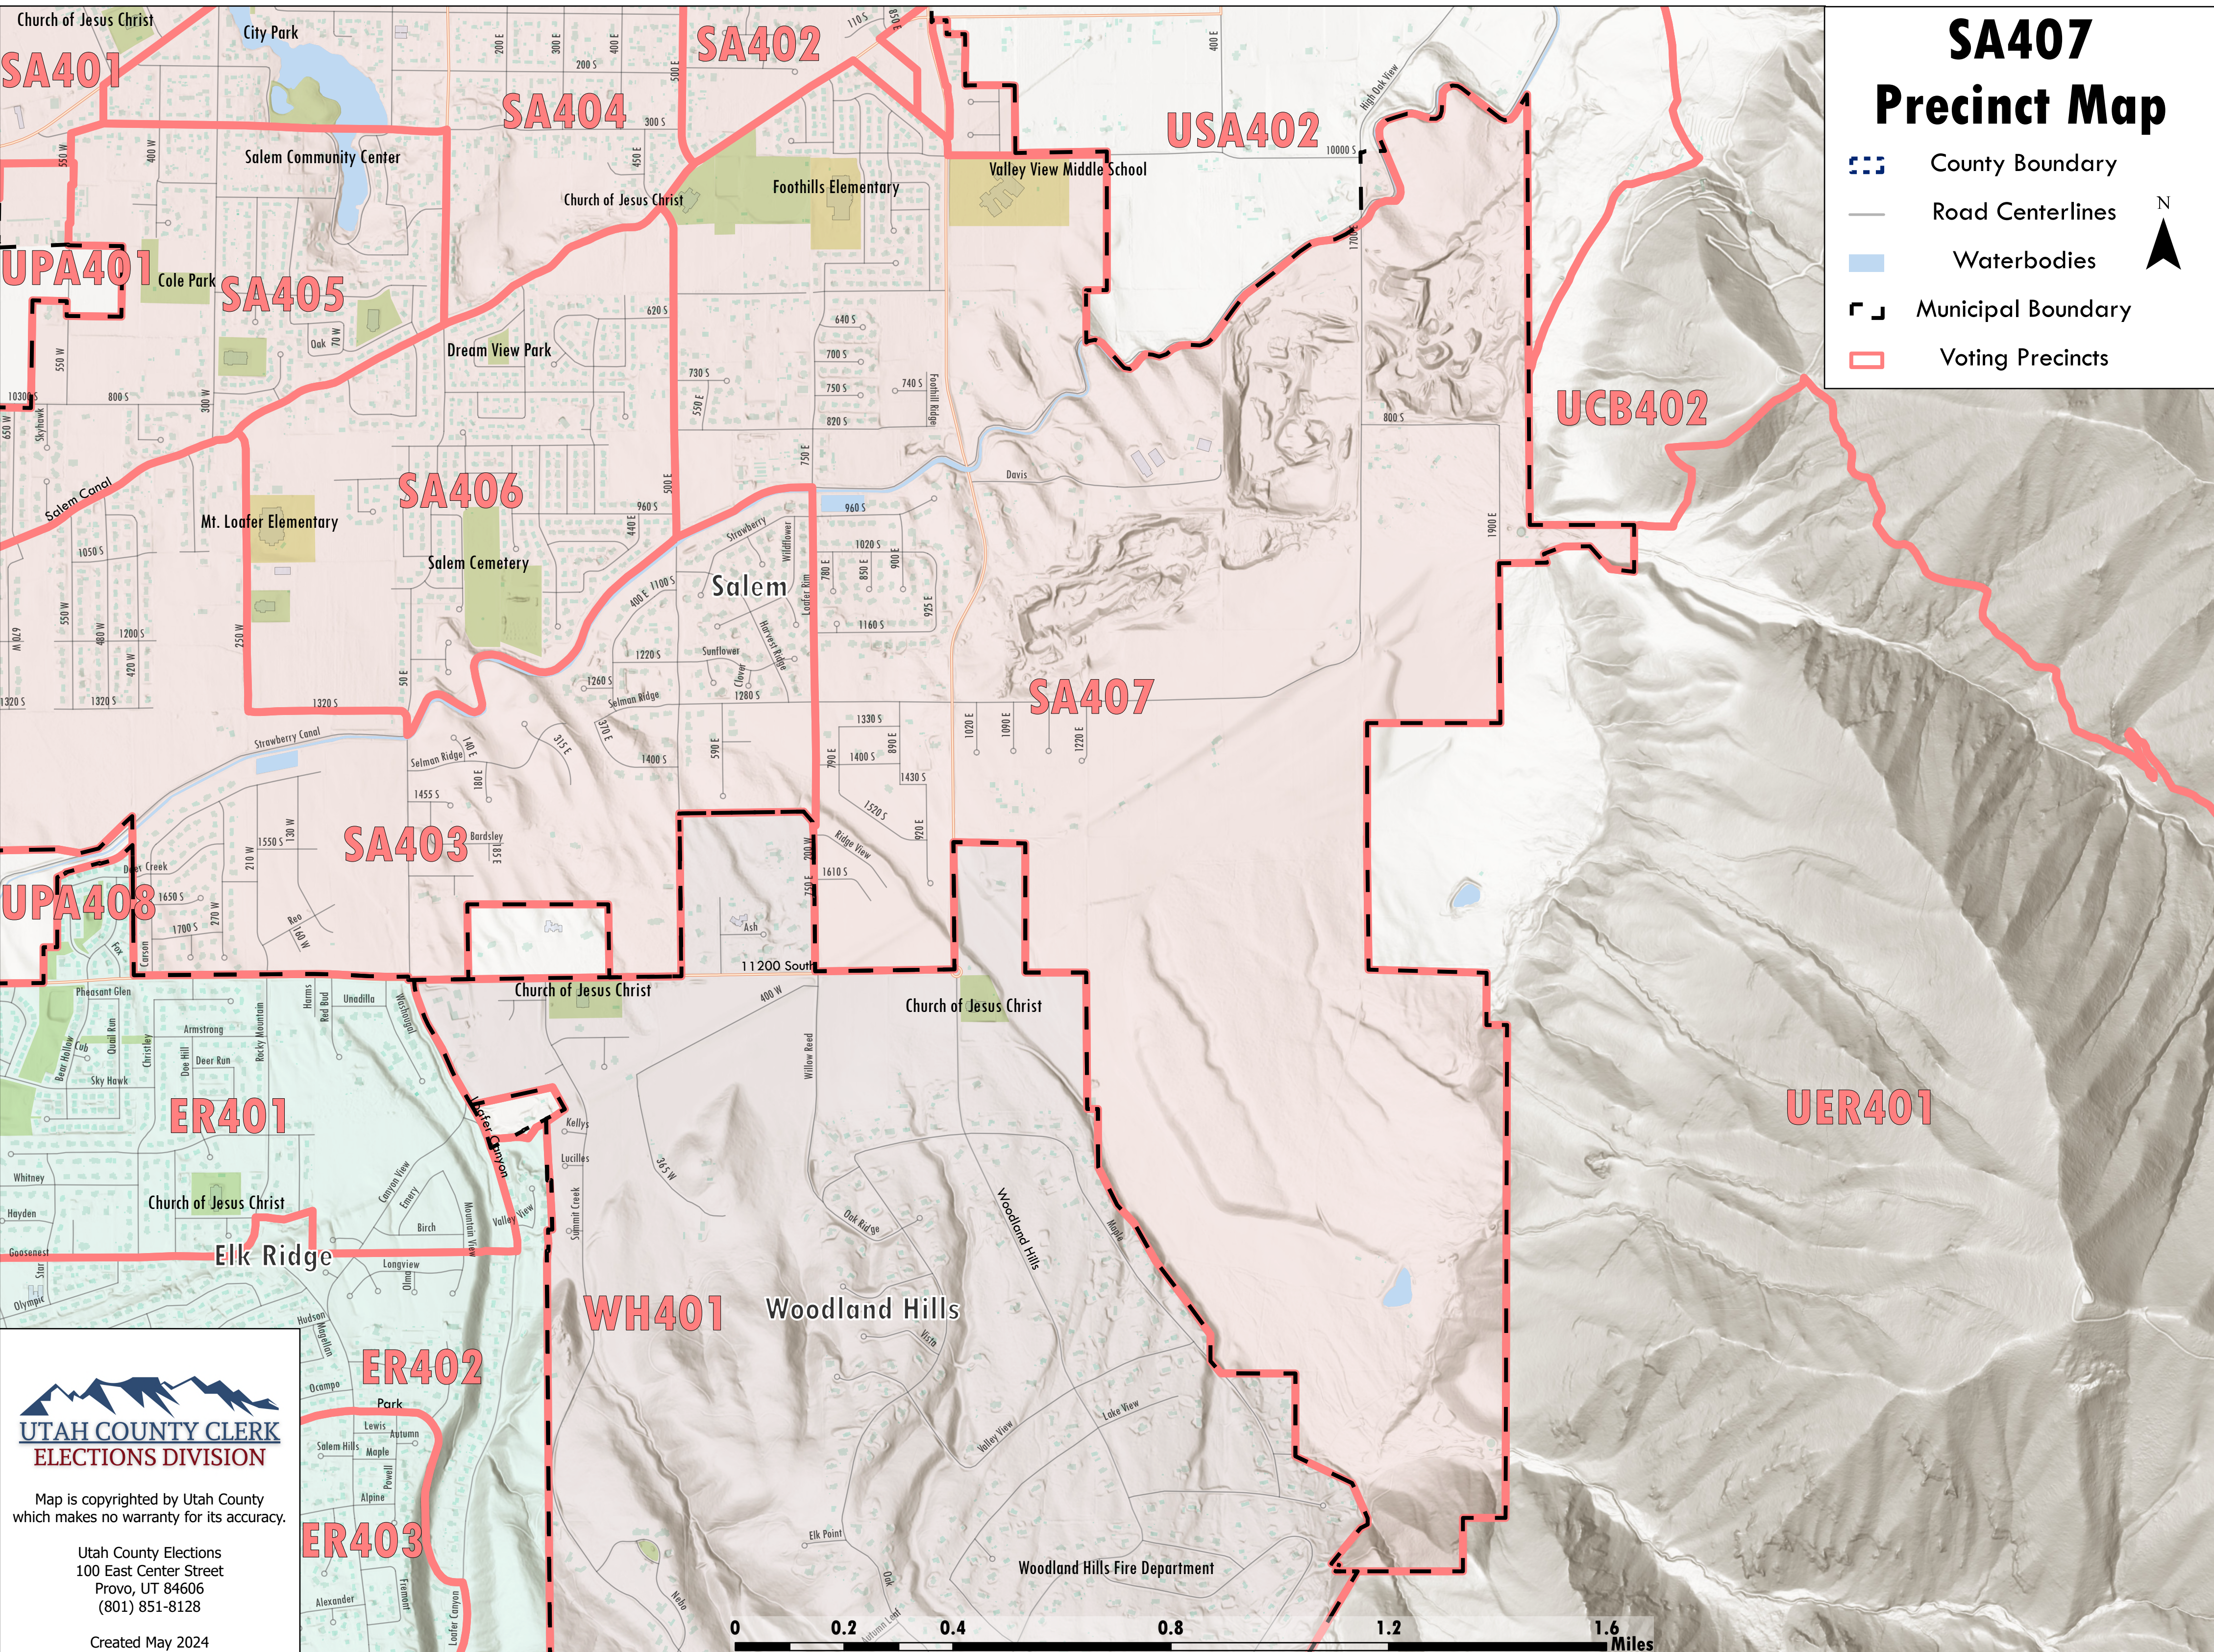

# SA407 Precinct Map

-  County Boundary
-  Road Centerlines
-  Waterbodies
-  Municipal Boundary
-  Voting Precincts

Map is copyrighted by Utah County which makes no warranty for its accuracy.

Utah County Elections  
100 East Center Street  
Provo, UT 84606  
(801) 851-8128

Created May 2024