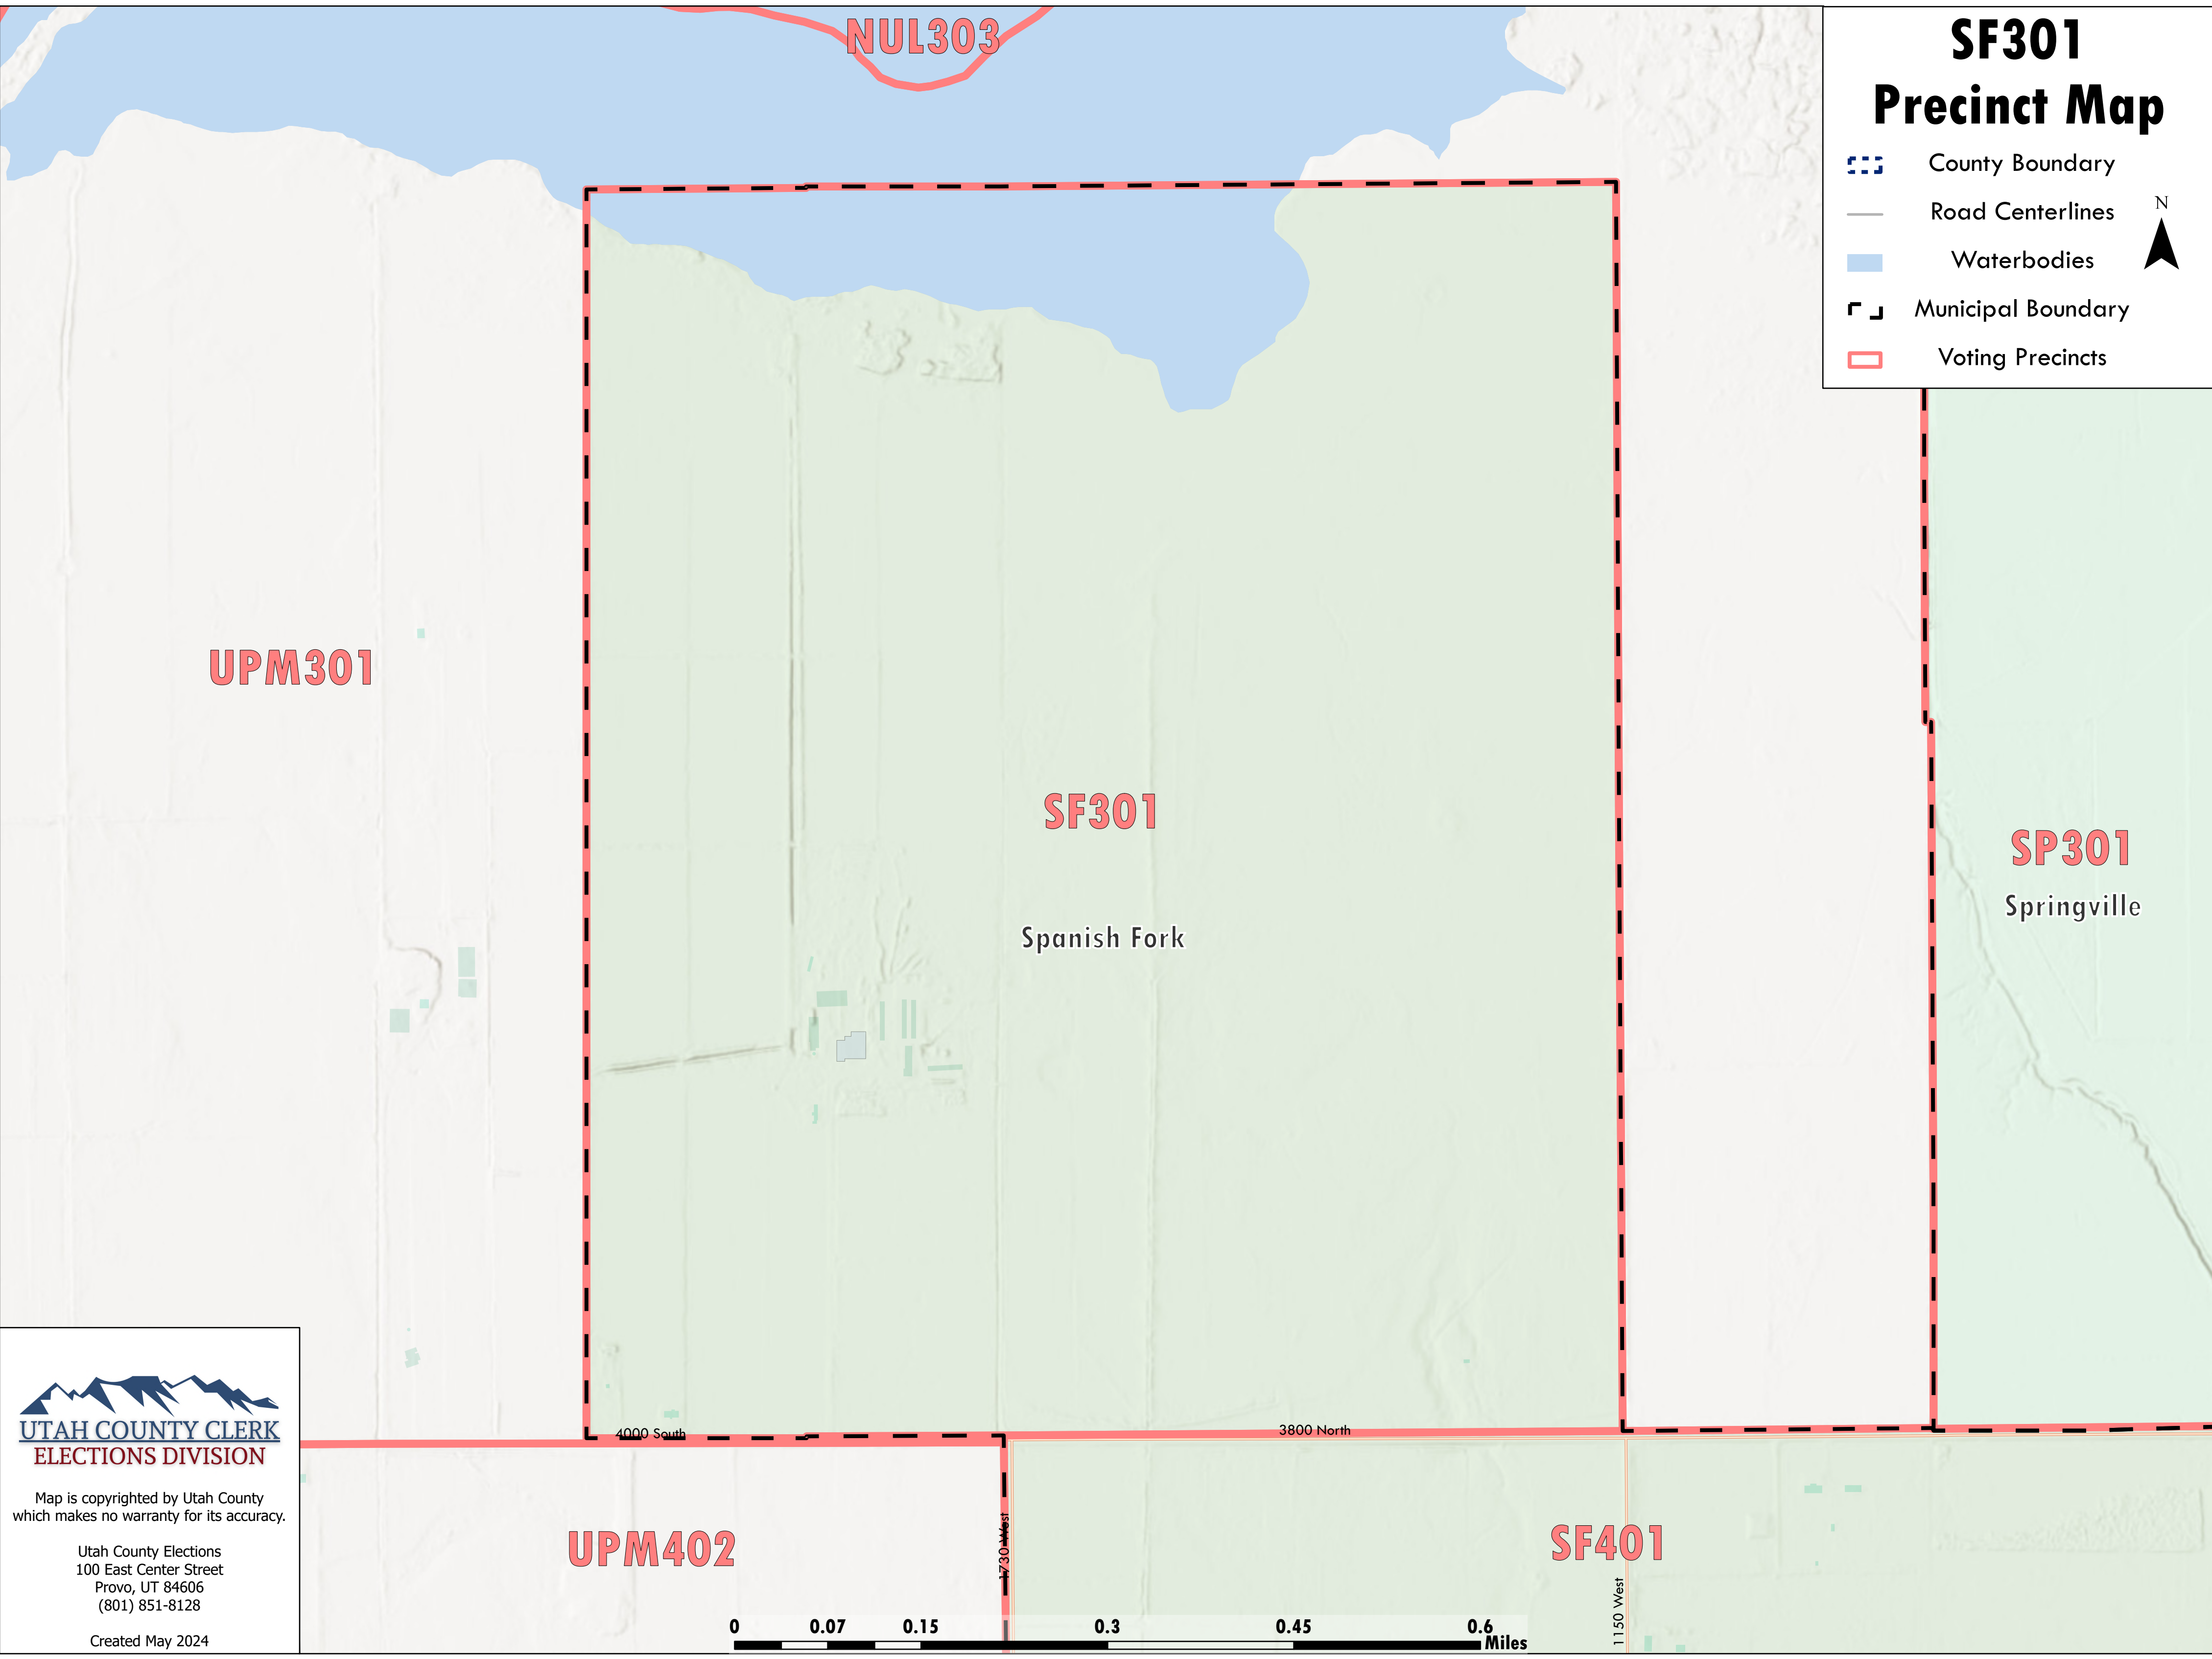

# SF301 Precinct Map

-  County Boundary
-  Road Centerlines
-  Waterbodies
-  Municipal Boundary
-  Voting Precincts

Map is copyrighted by Utah County  
which makes no warranty for its accuracy.

Utah County Elections  
100 East Center Street  
Provo, UT 84606  
(801) 851-8128

Created May 2024