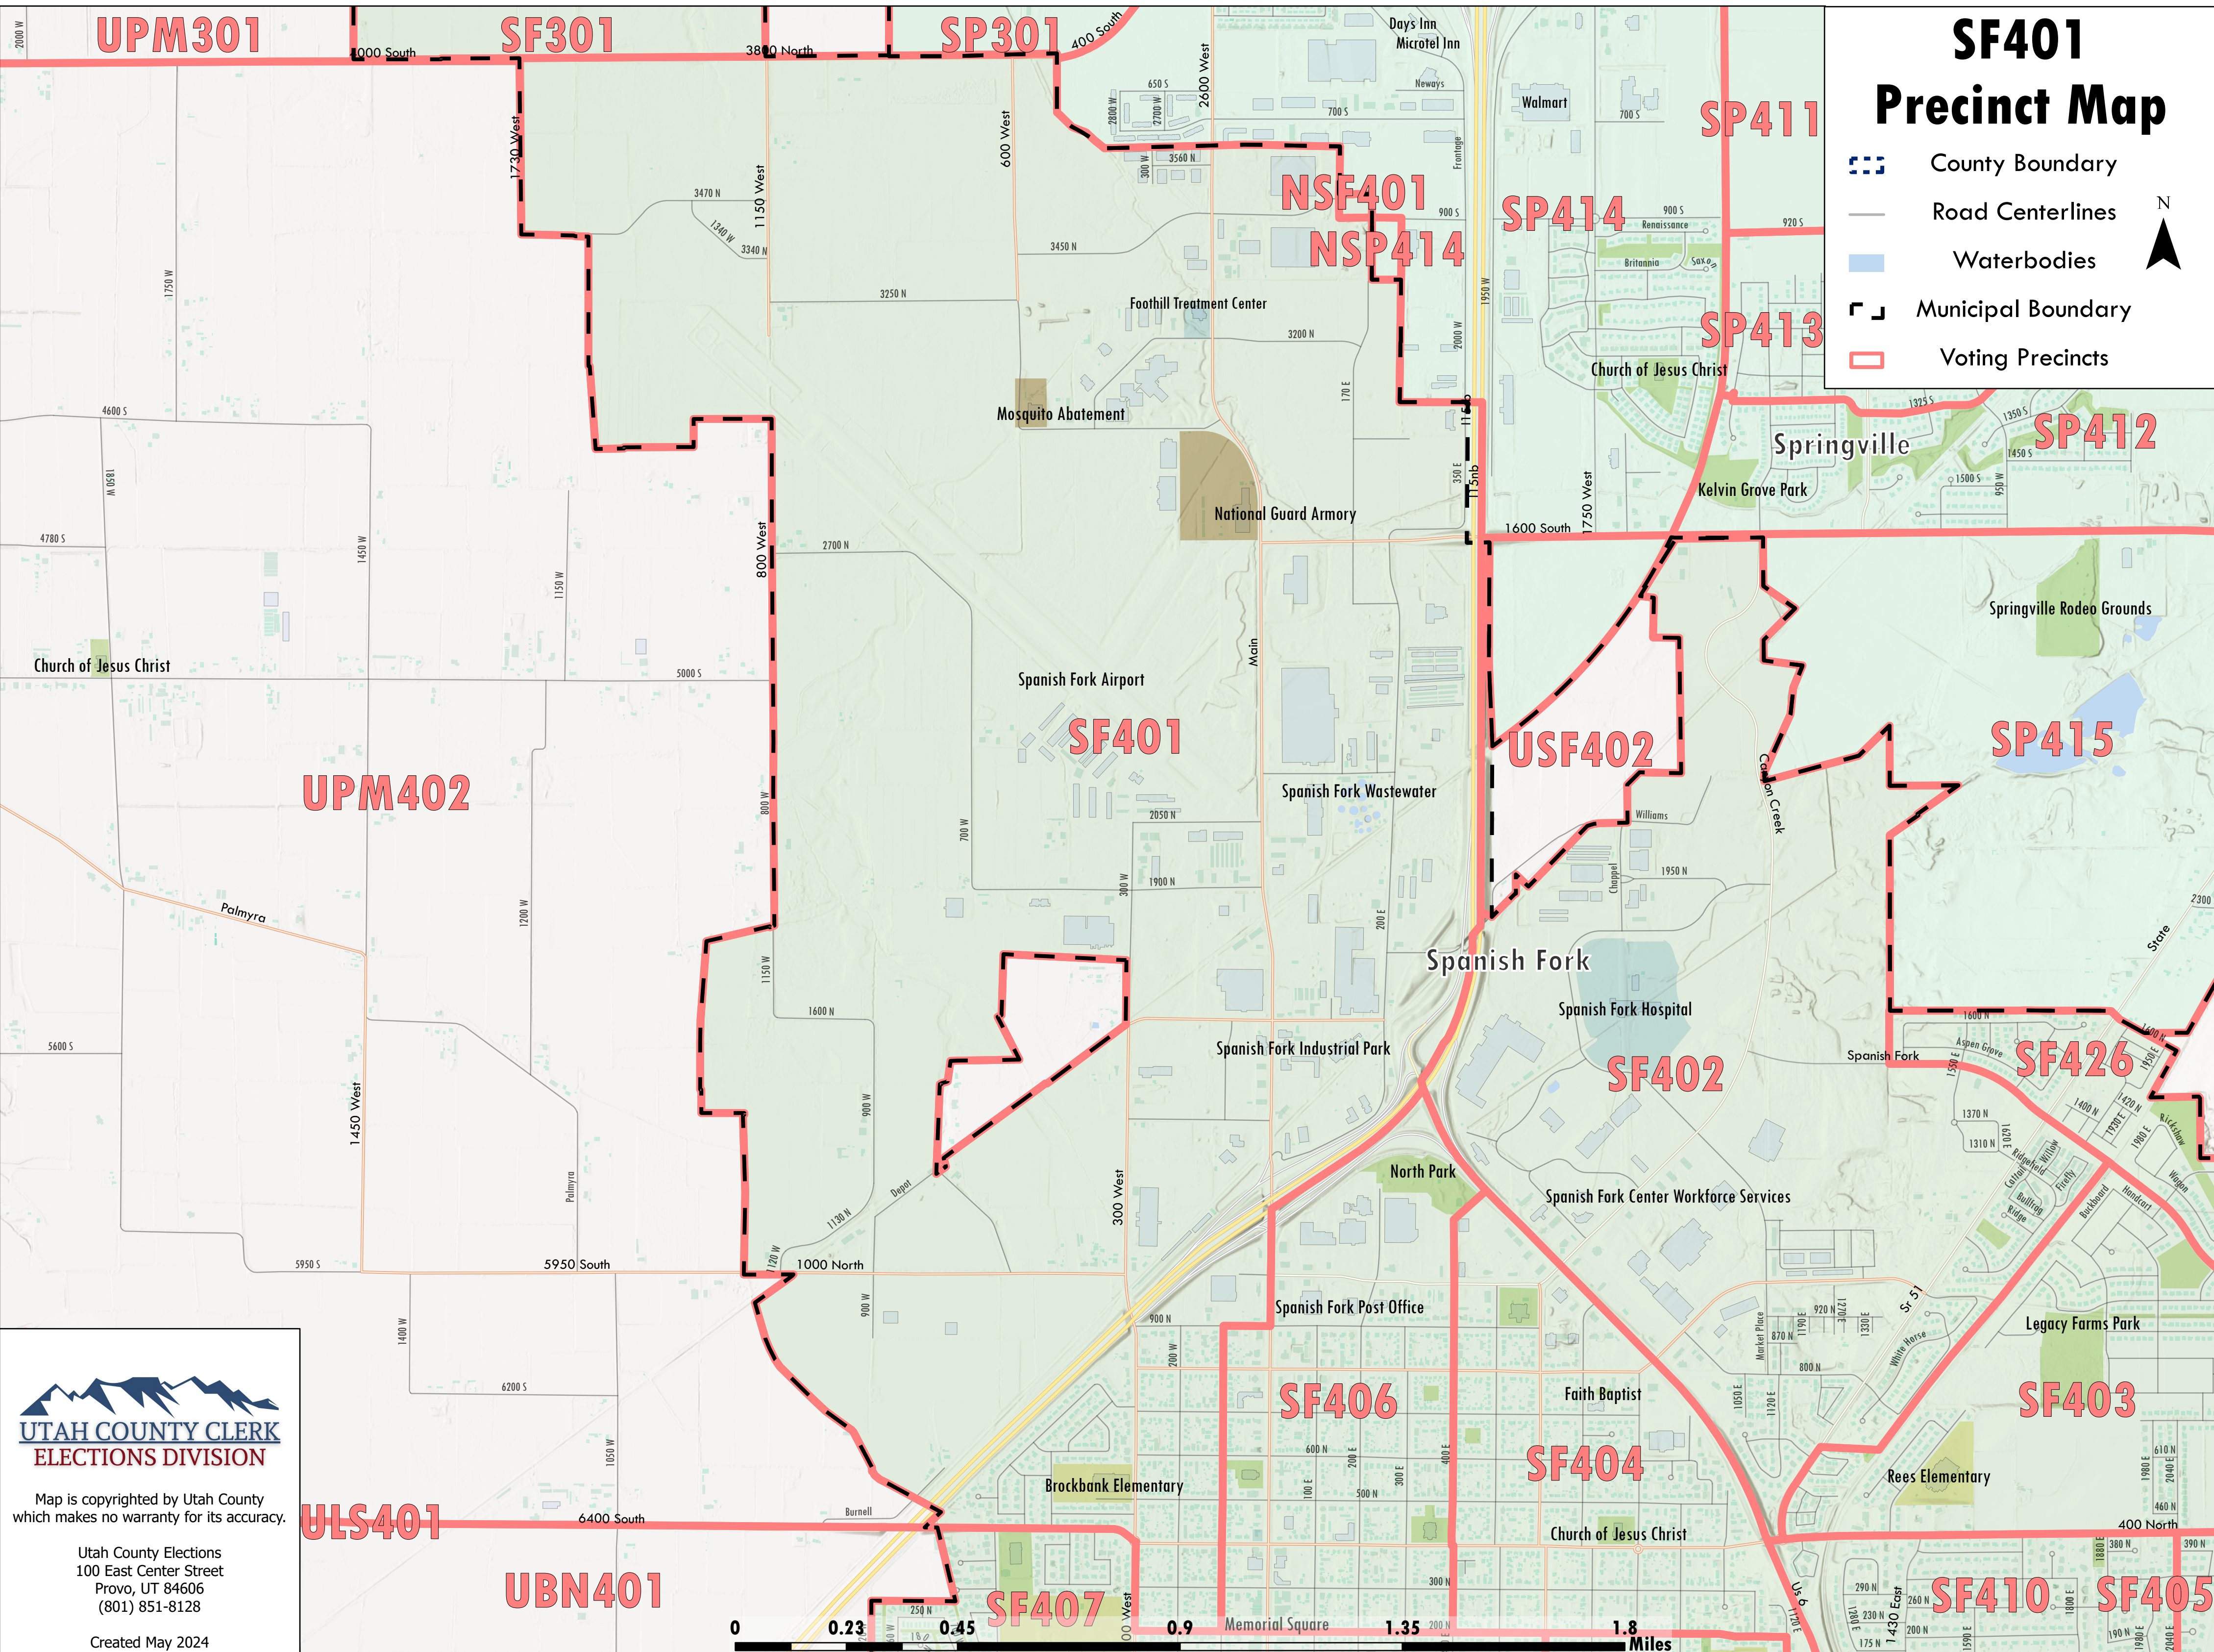

SF401 Precinct Map

-  County Boundary
-  Road Centerlines
-  Waterbodies
-  Municipal Boundary
-  Voting Precincts

Map is copyrighted by Utah County which makes no warranty for its accuracy.

Utah County Elections
 100 East Center Street
 Provo, UT 84606
 (801) 851-8128