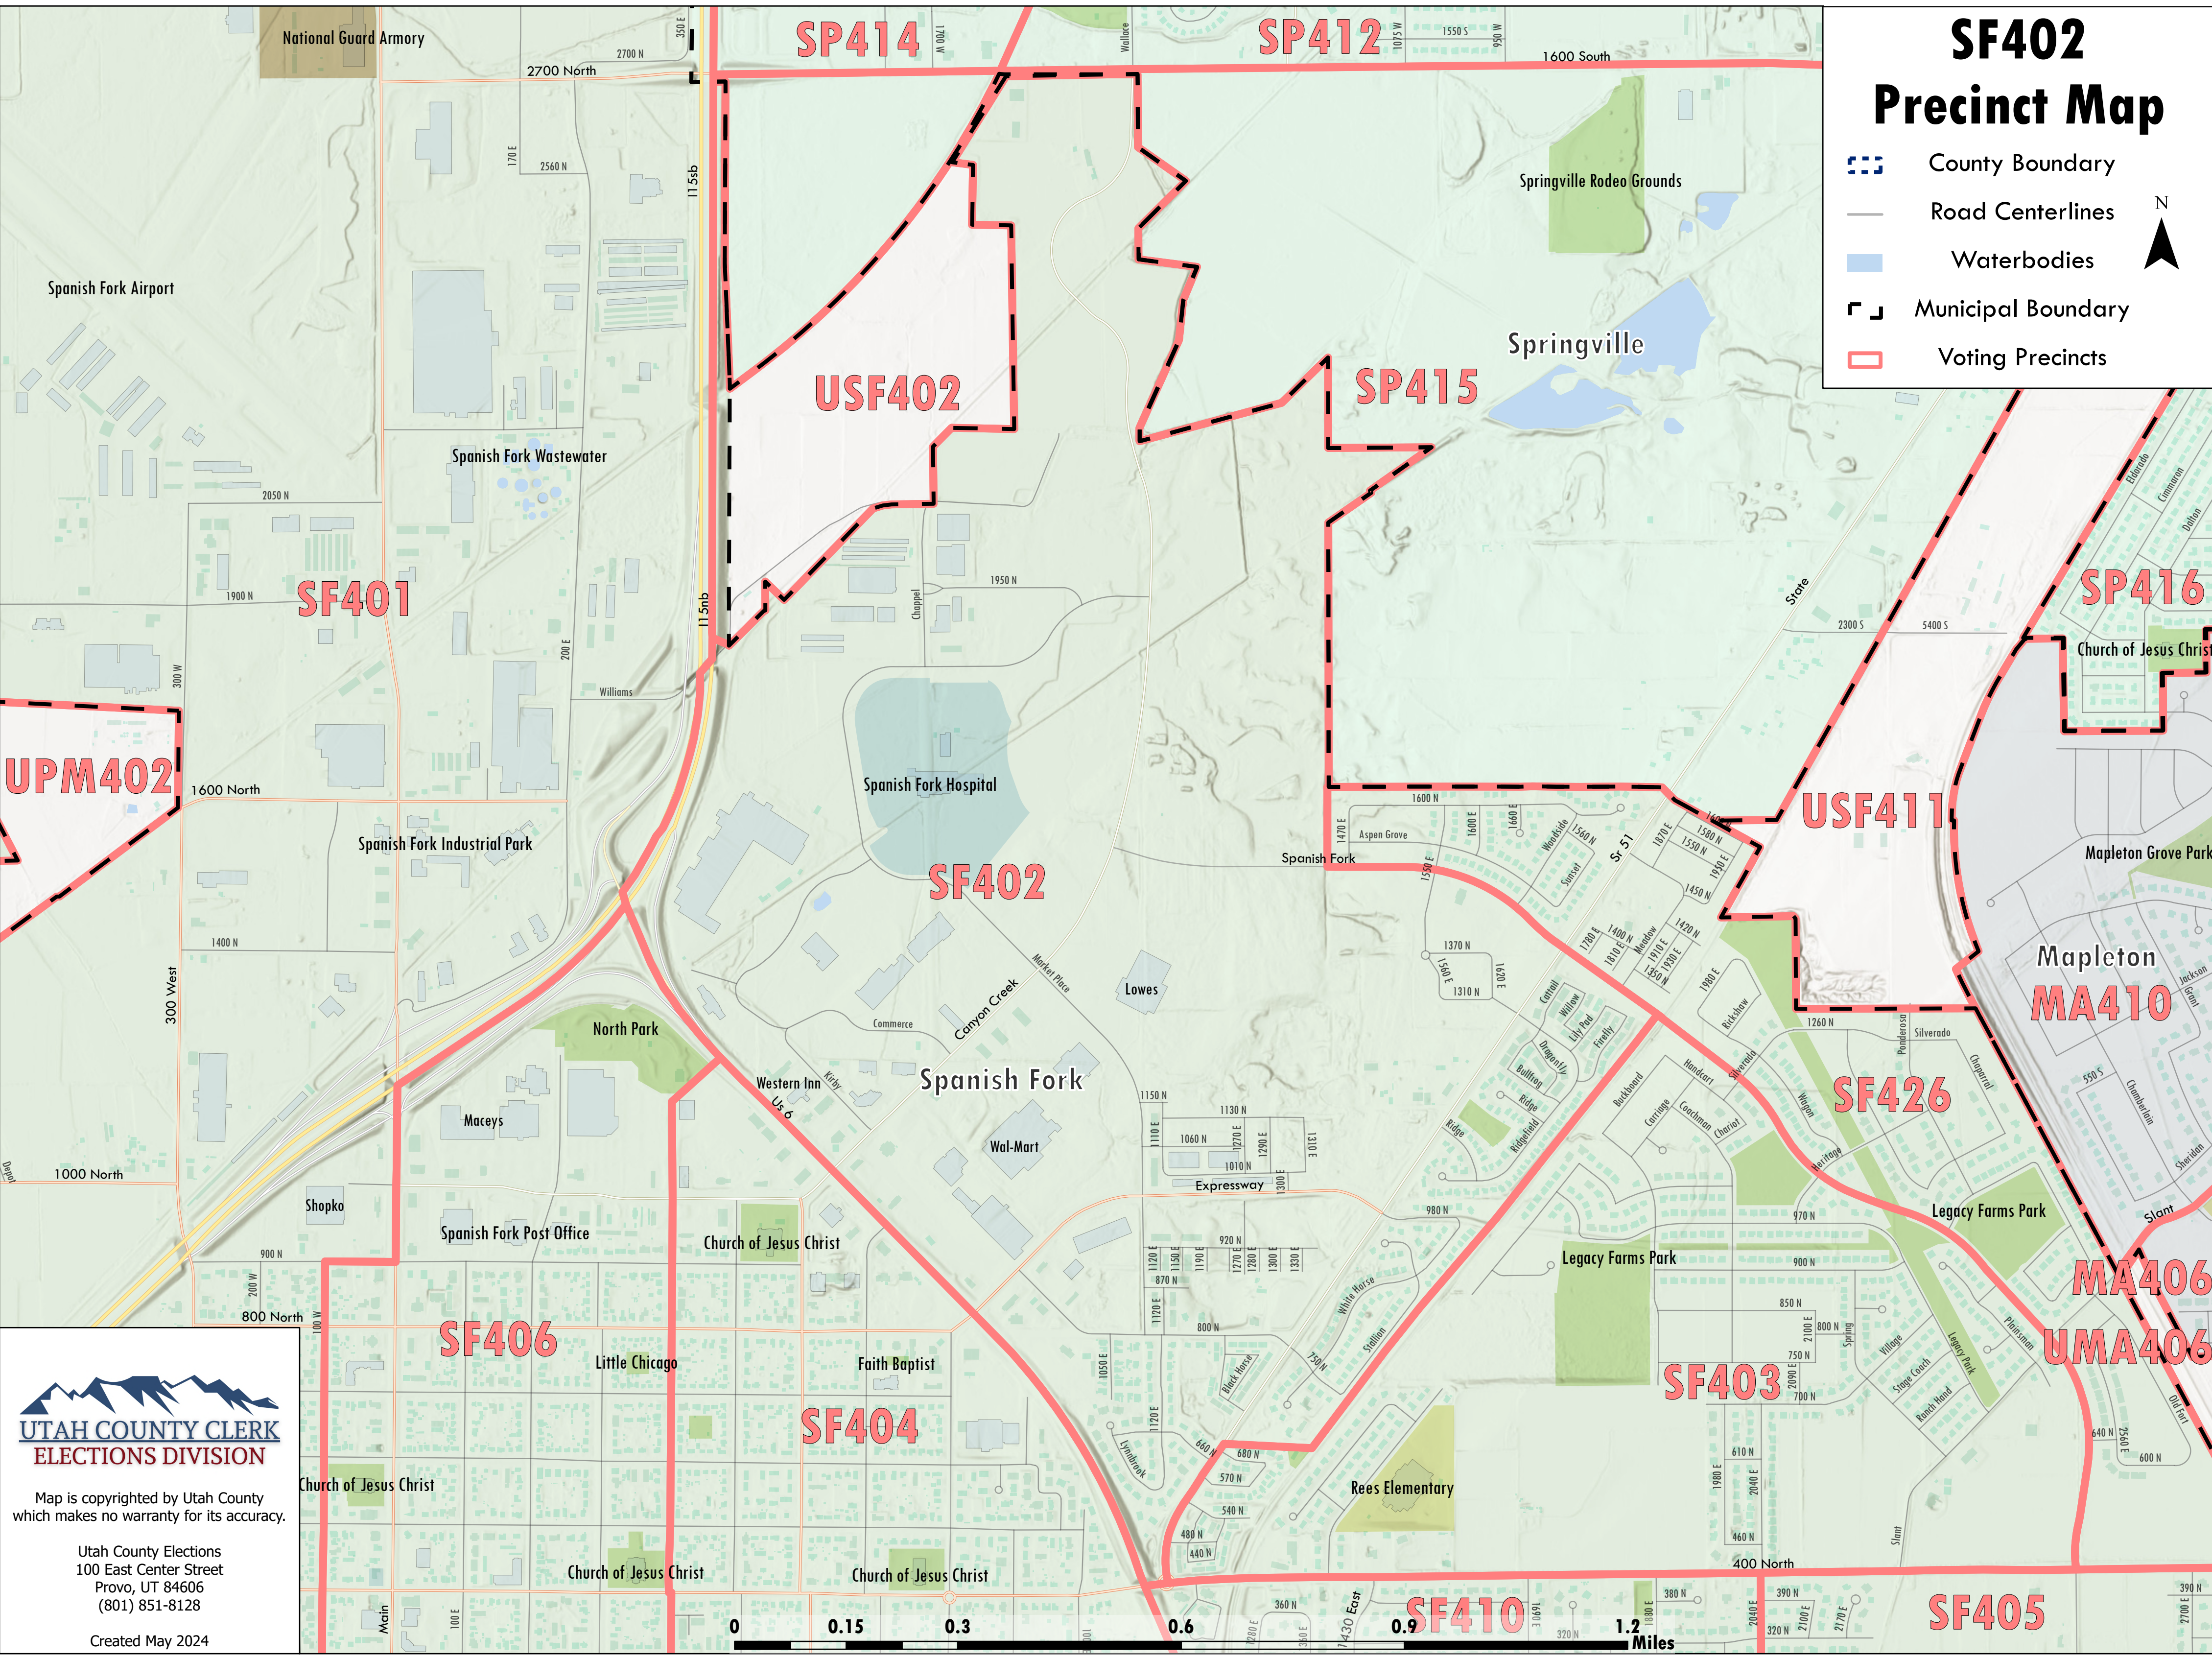

# SF402 Precinct Map

-  County Boundary
-  Road Centerlines
-  Waterbodies
-  Municipal Boundary
-  Voting Precincts

Map is copyrighted by Utah County which makes no warranty for its accuracy.

Utah County Elections  
 100 East Center Street  
 Provo, UT 84606  
 (801) 851-8128

Created May 2024