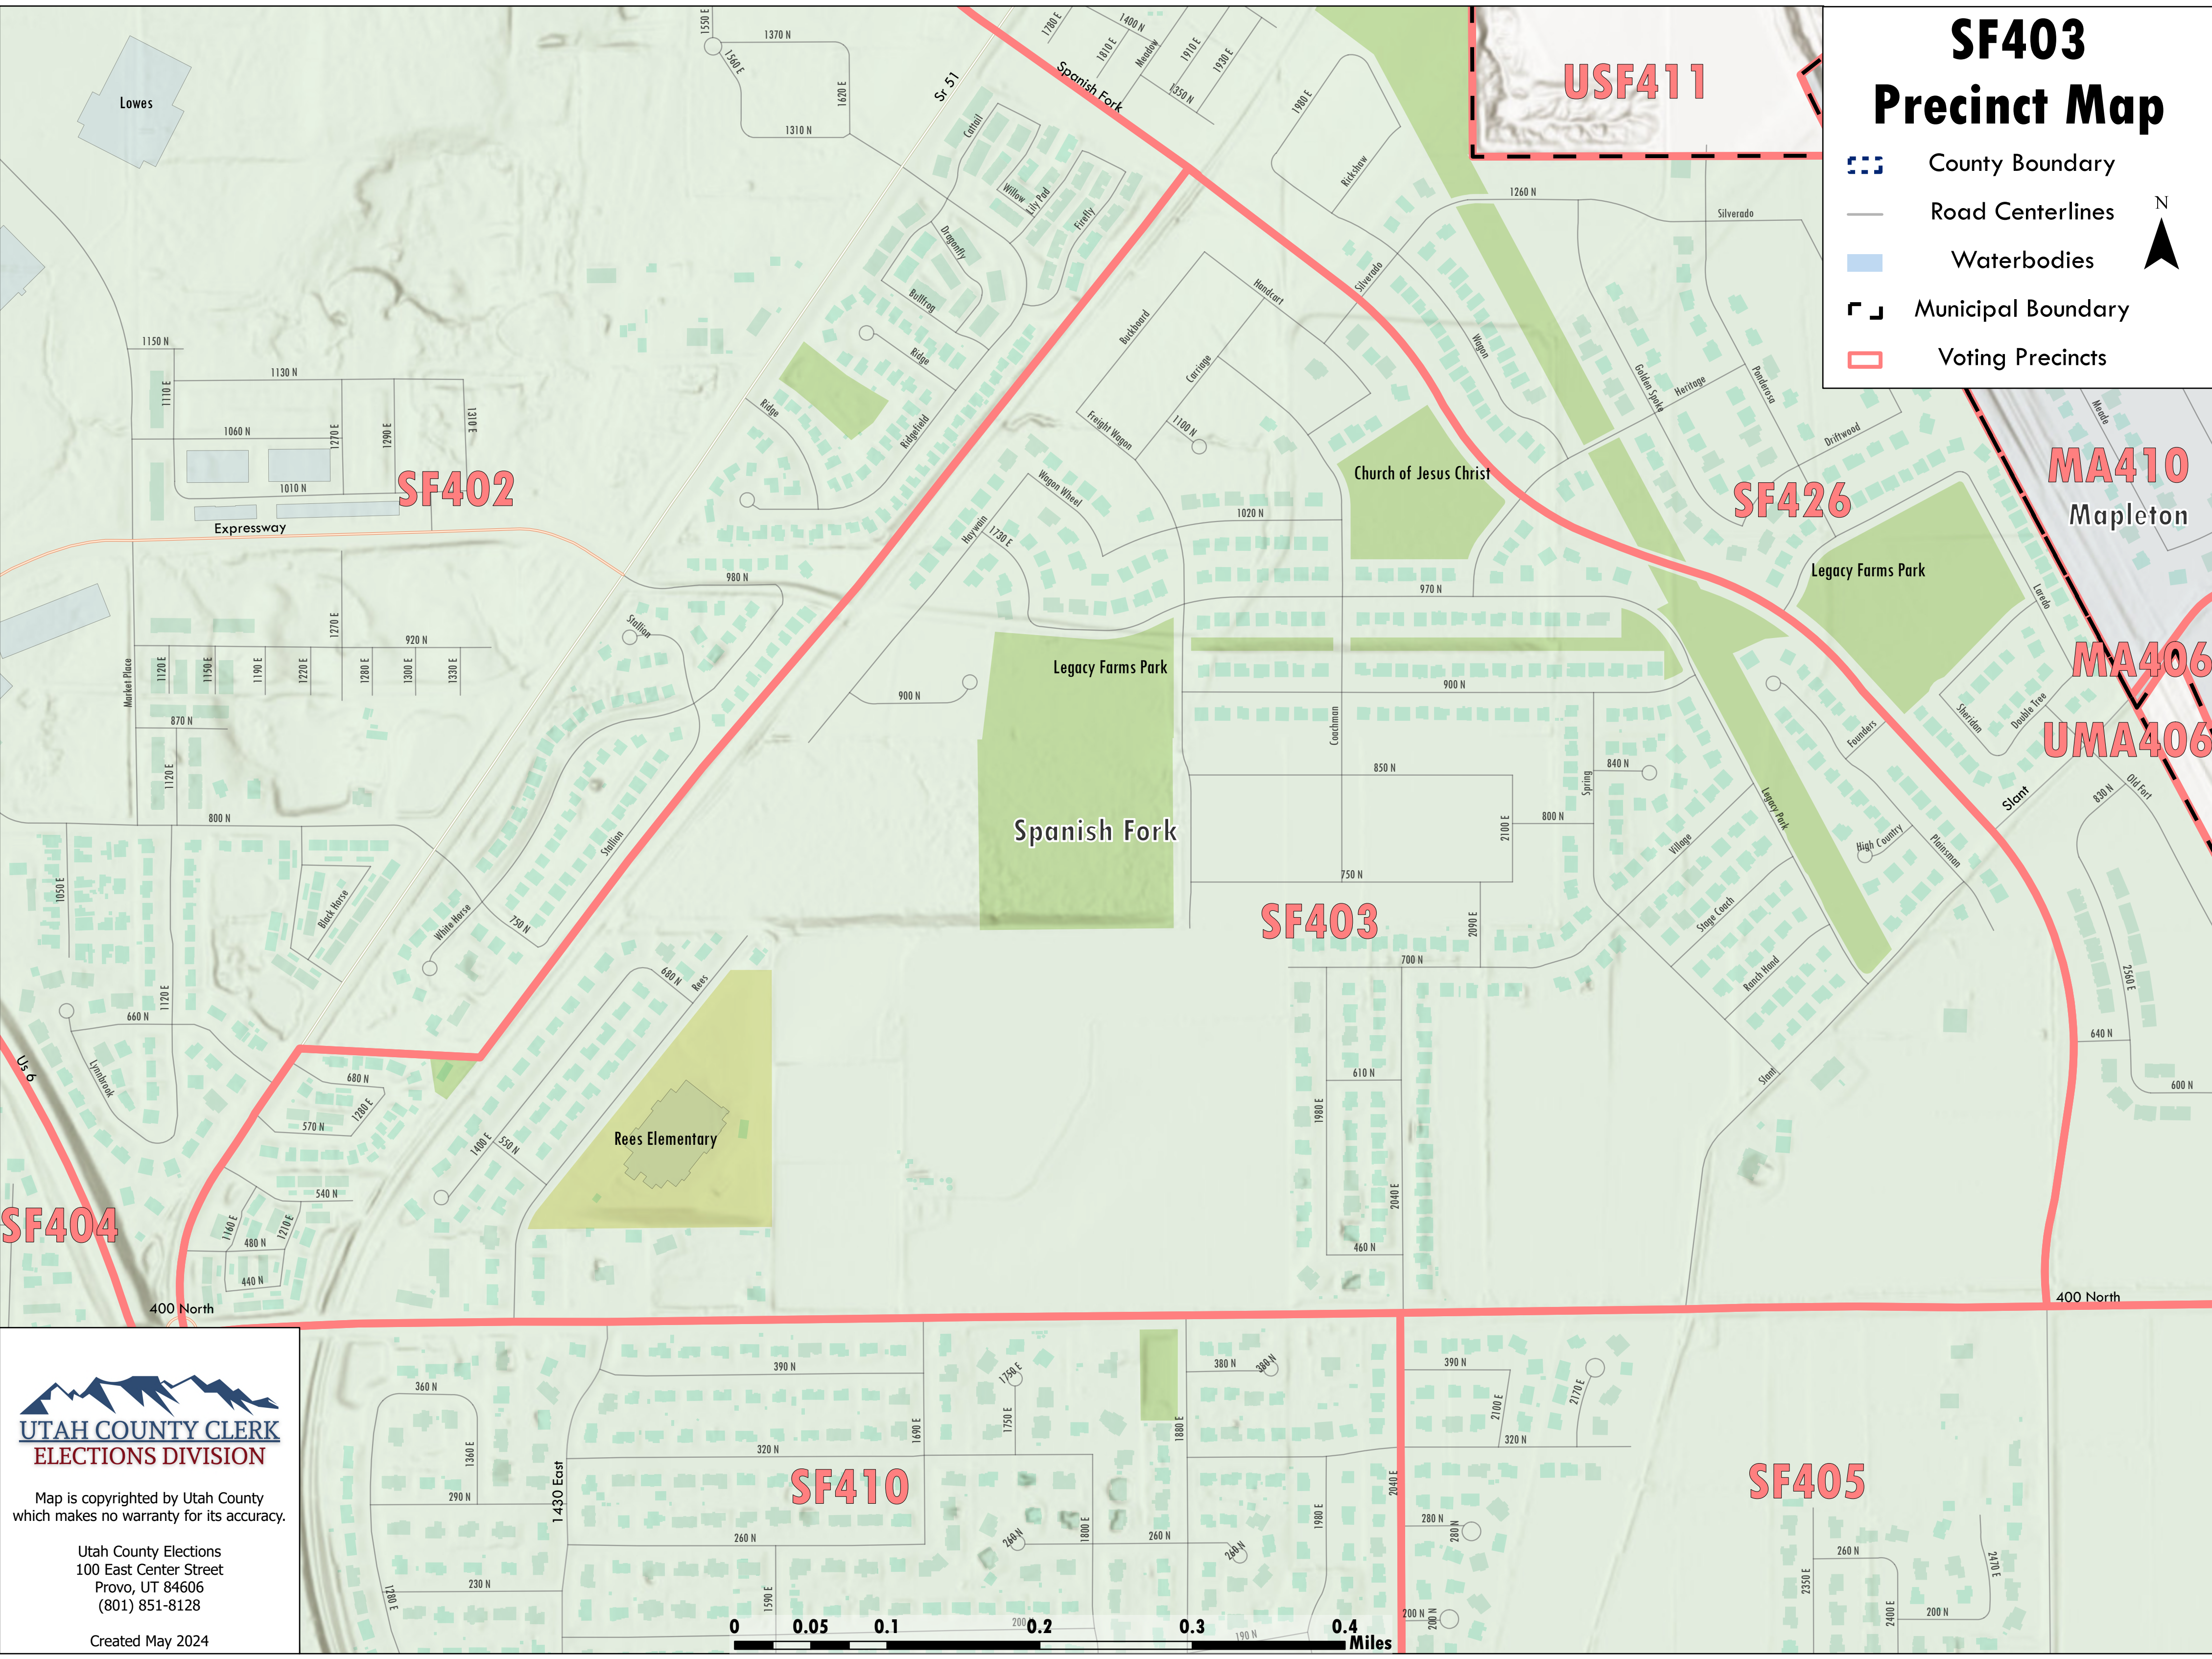

SF403 Precinct Map

-  County Boundary
-  Road Centerlines
-  Waterbodies
-  Municipal Boundary
-  Voting Precincts

Map is copyrighted by Utah County which makes no warranty for its accuracy.

Utah County Elections
 100 East Center Street
 Provo, UT 84606
 (801) 851-8128

Created May 2024