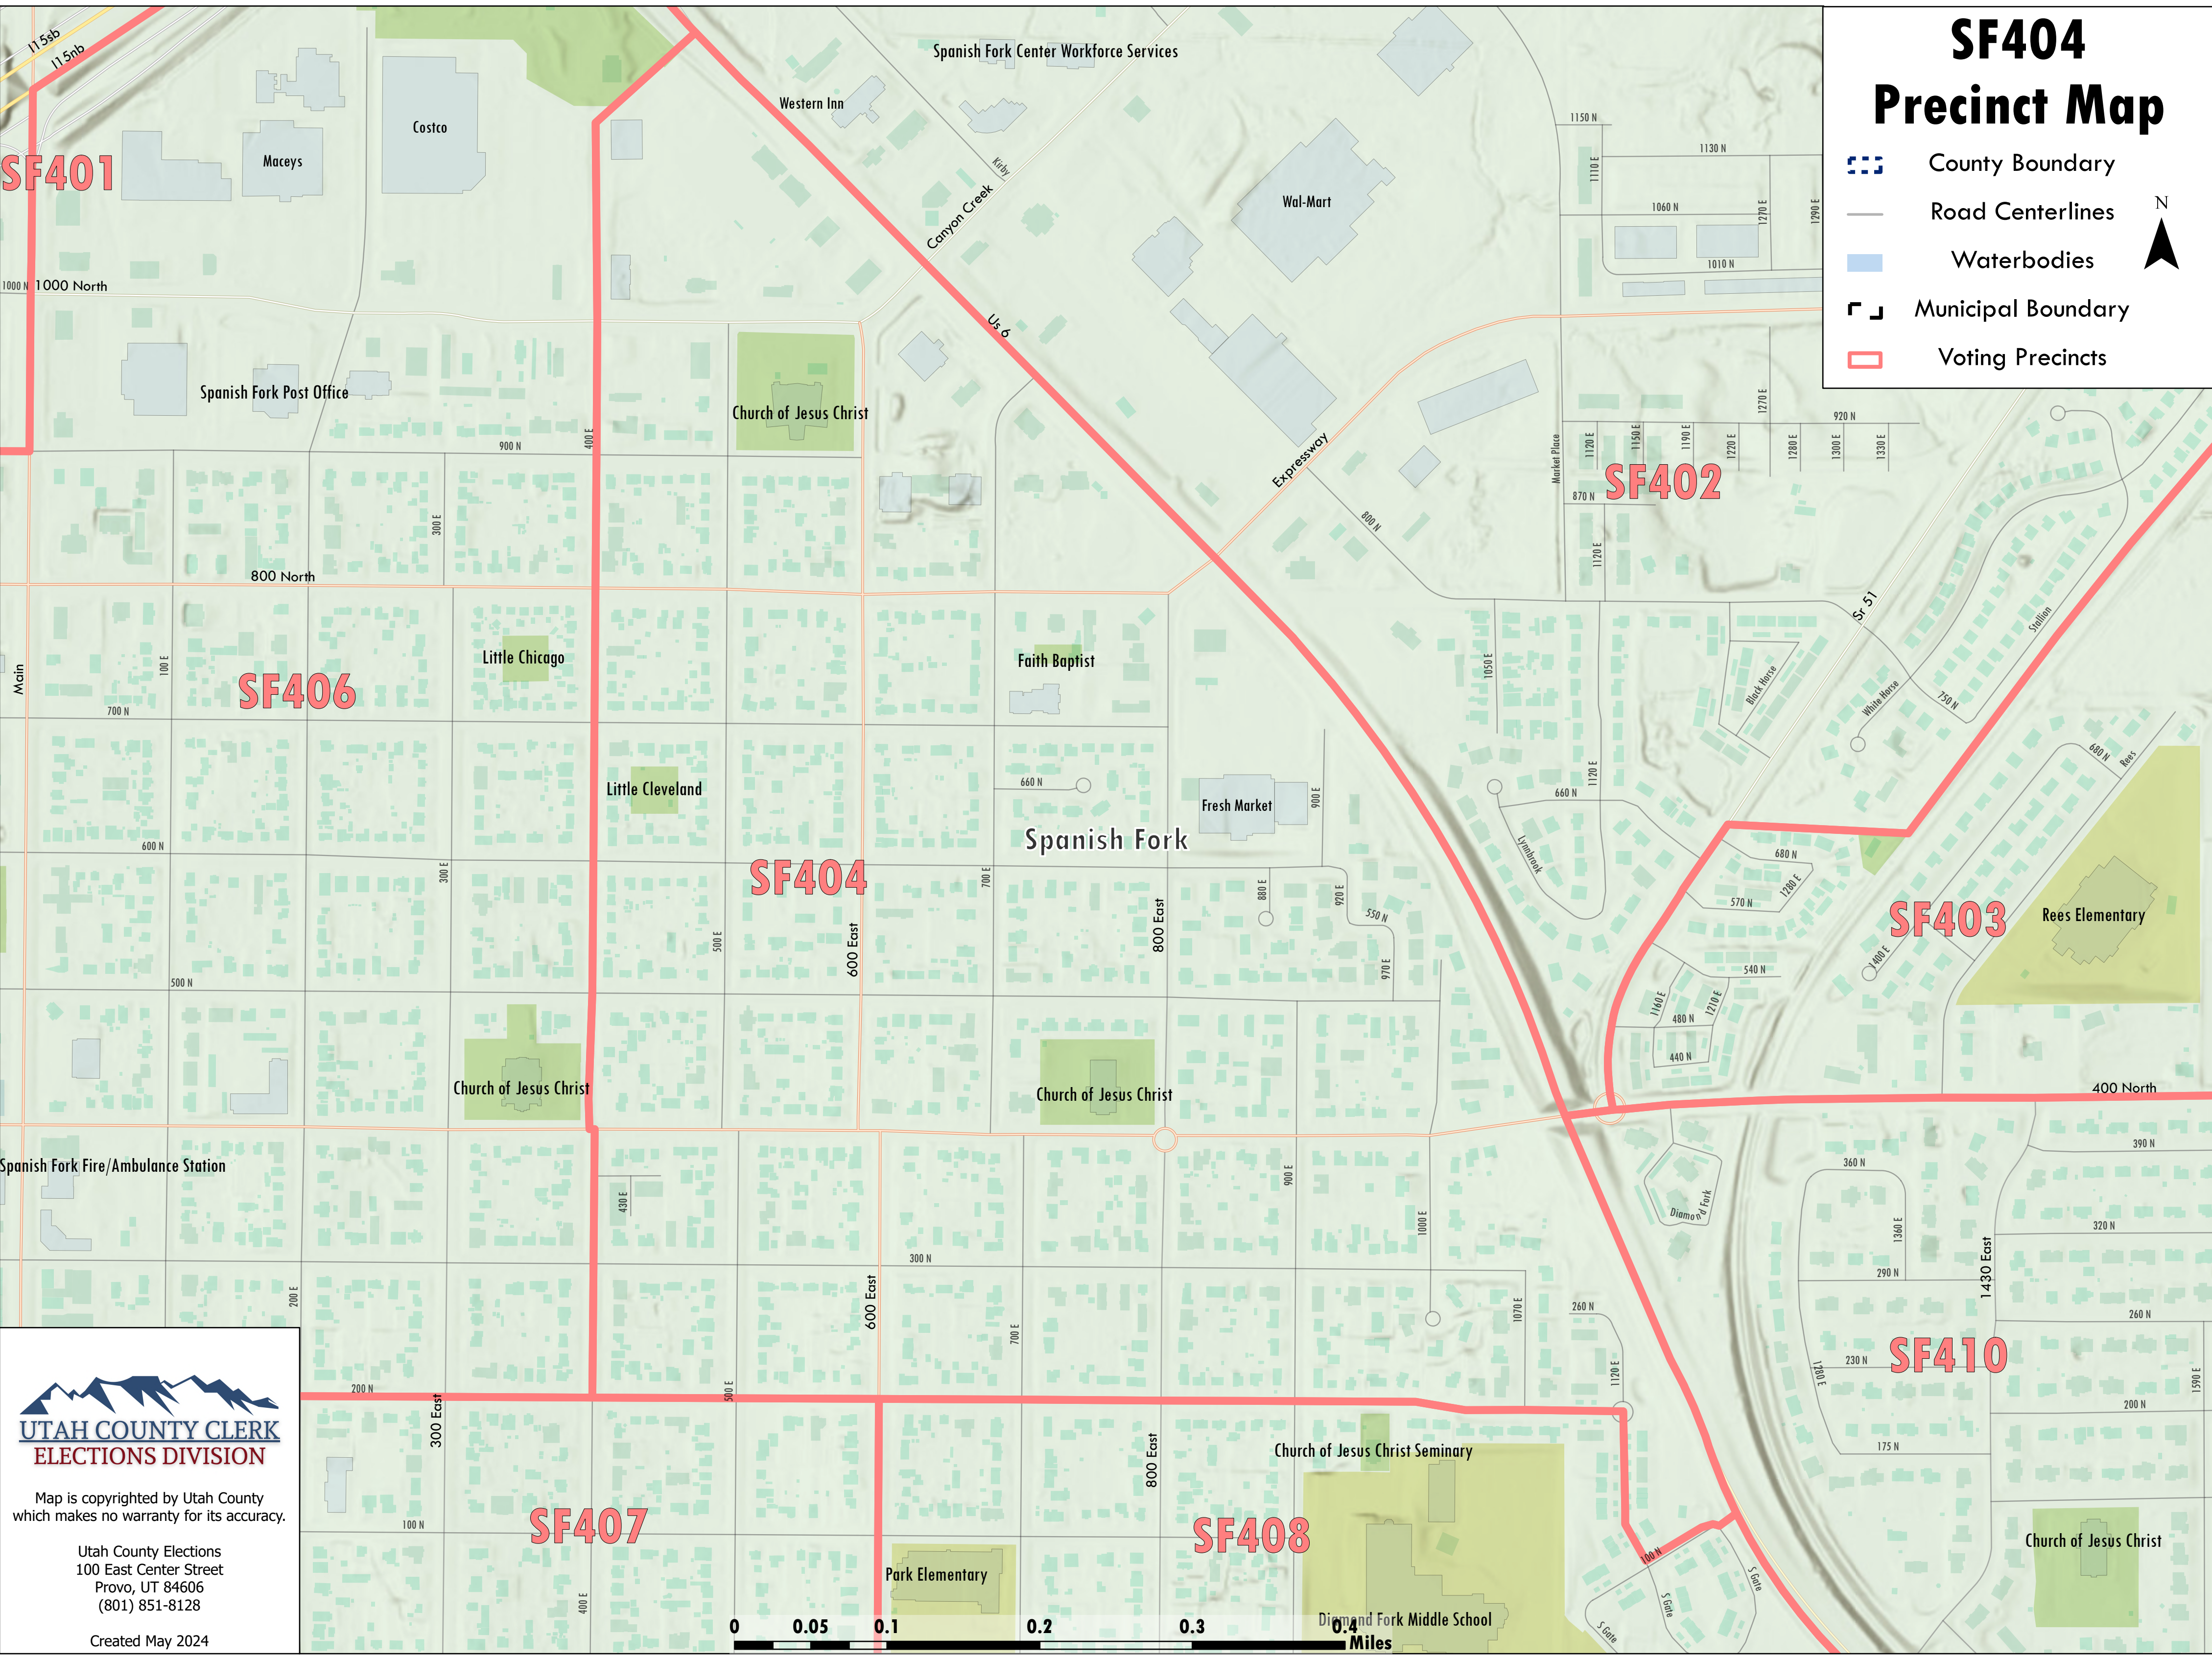

SF404 Precinct Map

-  County Boundary
-  Road Centerlines
-  Waterbodies
-  Municipal Boundary
-  Voting Precincts

UTAH COUNTY CLERK
ELECTIONS DIVISION

Map is copyrighted by Utah County
which makes no warranty for its accuracy.

Utah County Elections
100 East Center Street
Provo, UT 84606
(801) 851-8128

Created May 2024