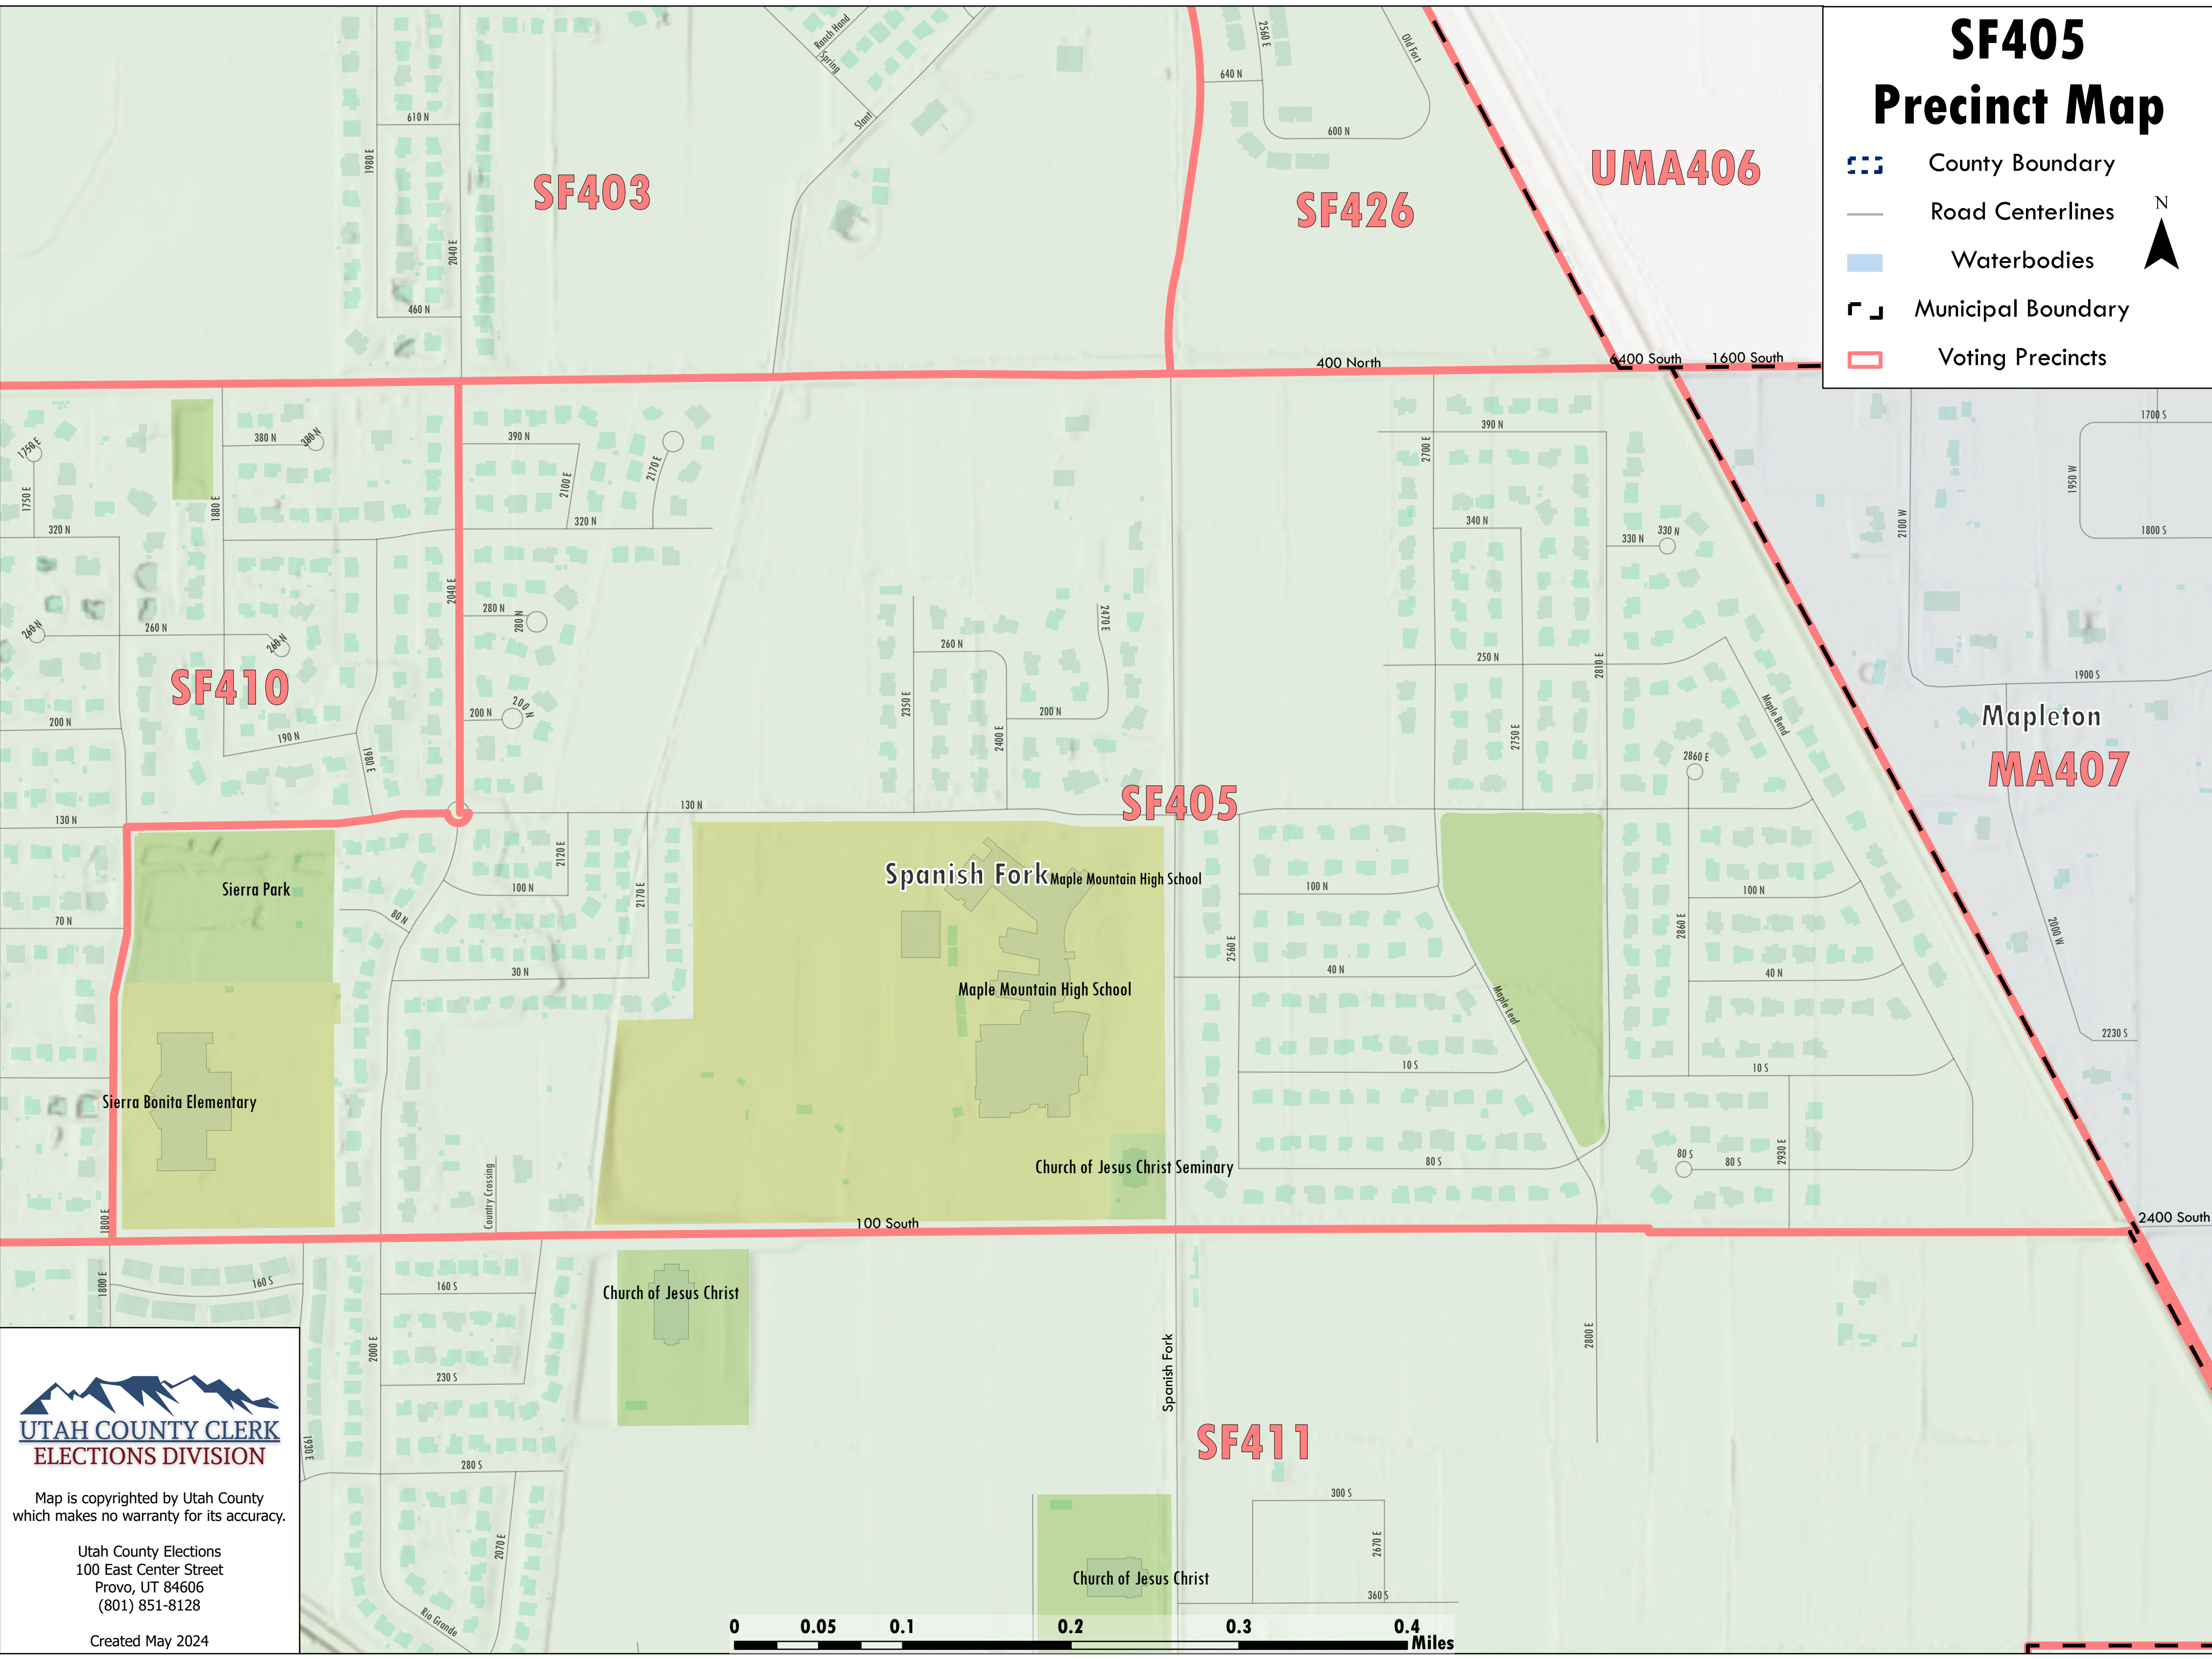

# SF405 Precinct Map

-  County Boundary
-  Road Centerlines
-  Waterbodies
-  Municipal Boundary
-  Voting Precincts

Map is copyrighted by Utah County which makes no warranty for its accuracy.

Utah County Elections  
 100 East Center Street  
 Provo, UT 84606  
 (801) 851-8128

Created May 2024