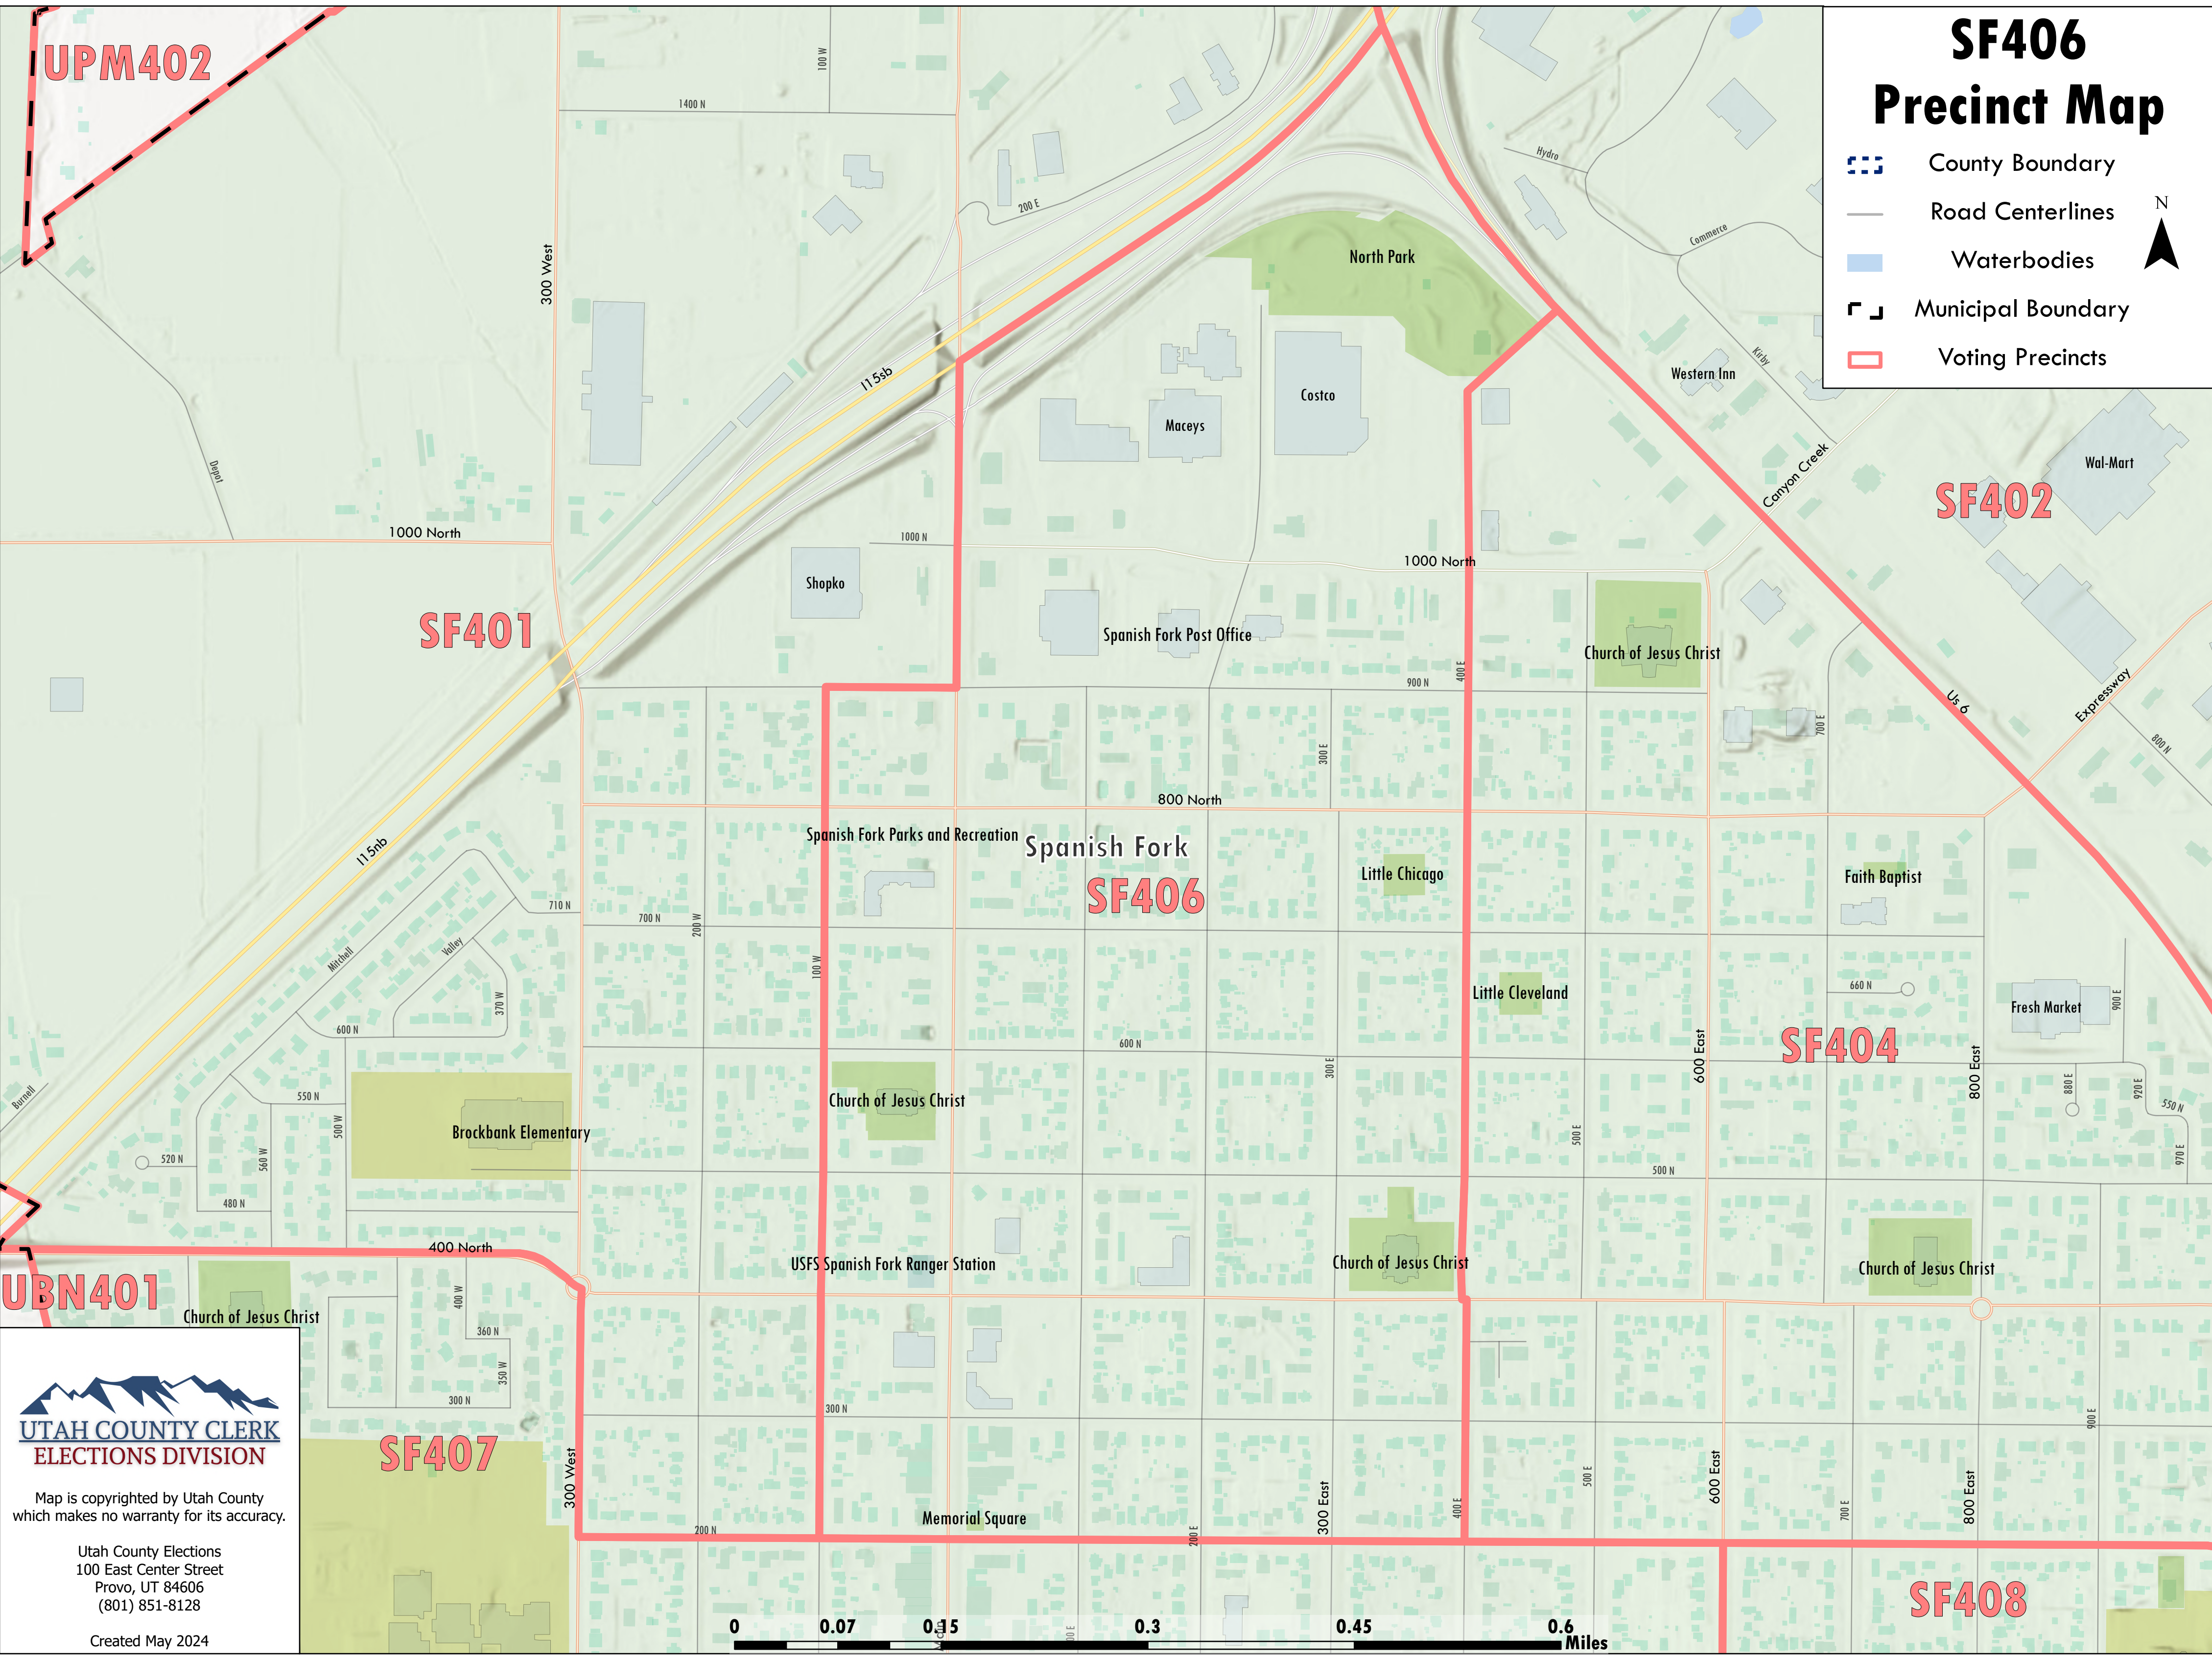

UPM402

# SF406 Precinct Map

-  County Boundary
-  Road Centerlines
-  Waterbodies
-  Municipal Boundary
-  Voting Precincts

**UTAH COUNTY CLERK**  
ELECTIONS DIVISION

Map is copyrighted by Utah County  
which makes no warranty for its accuracy.