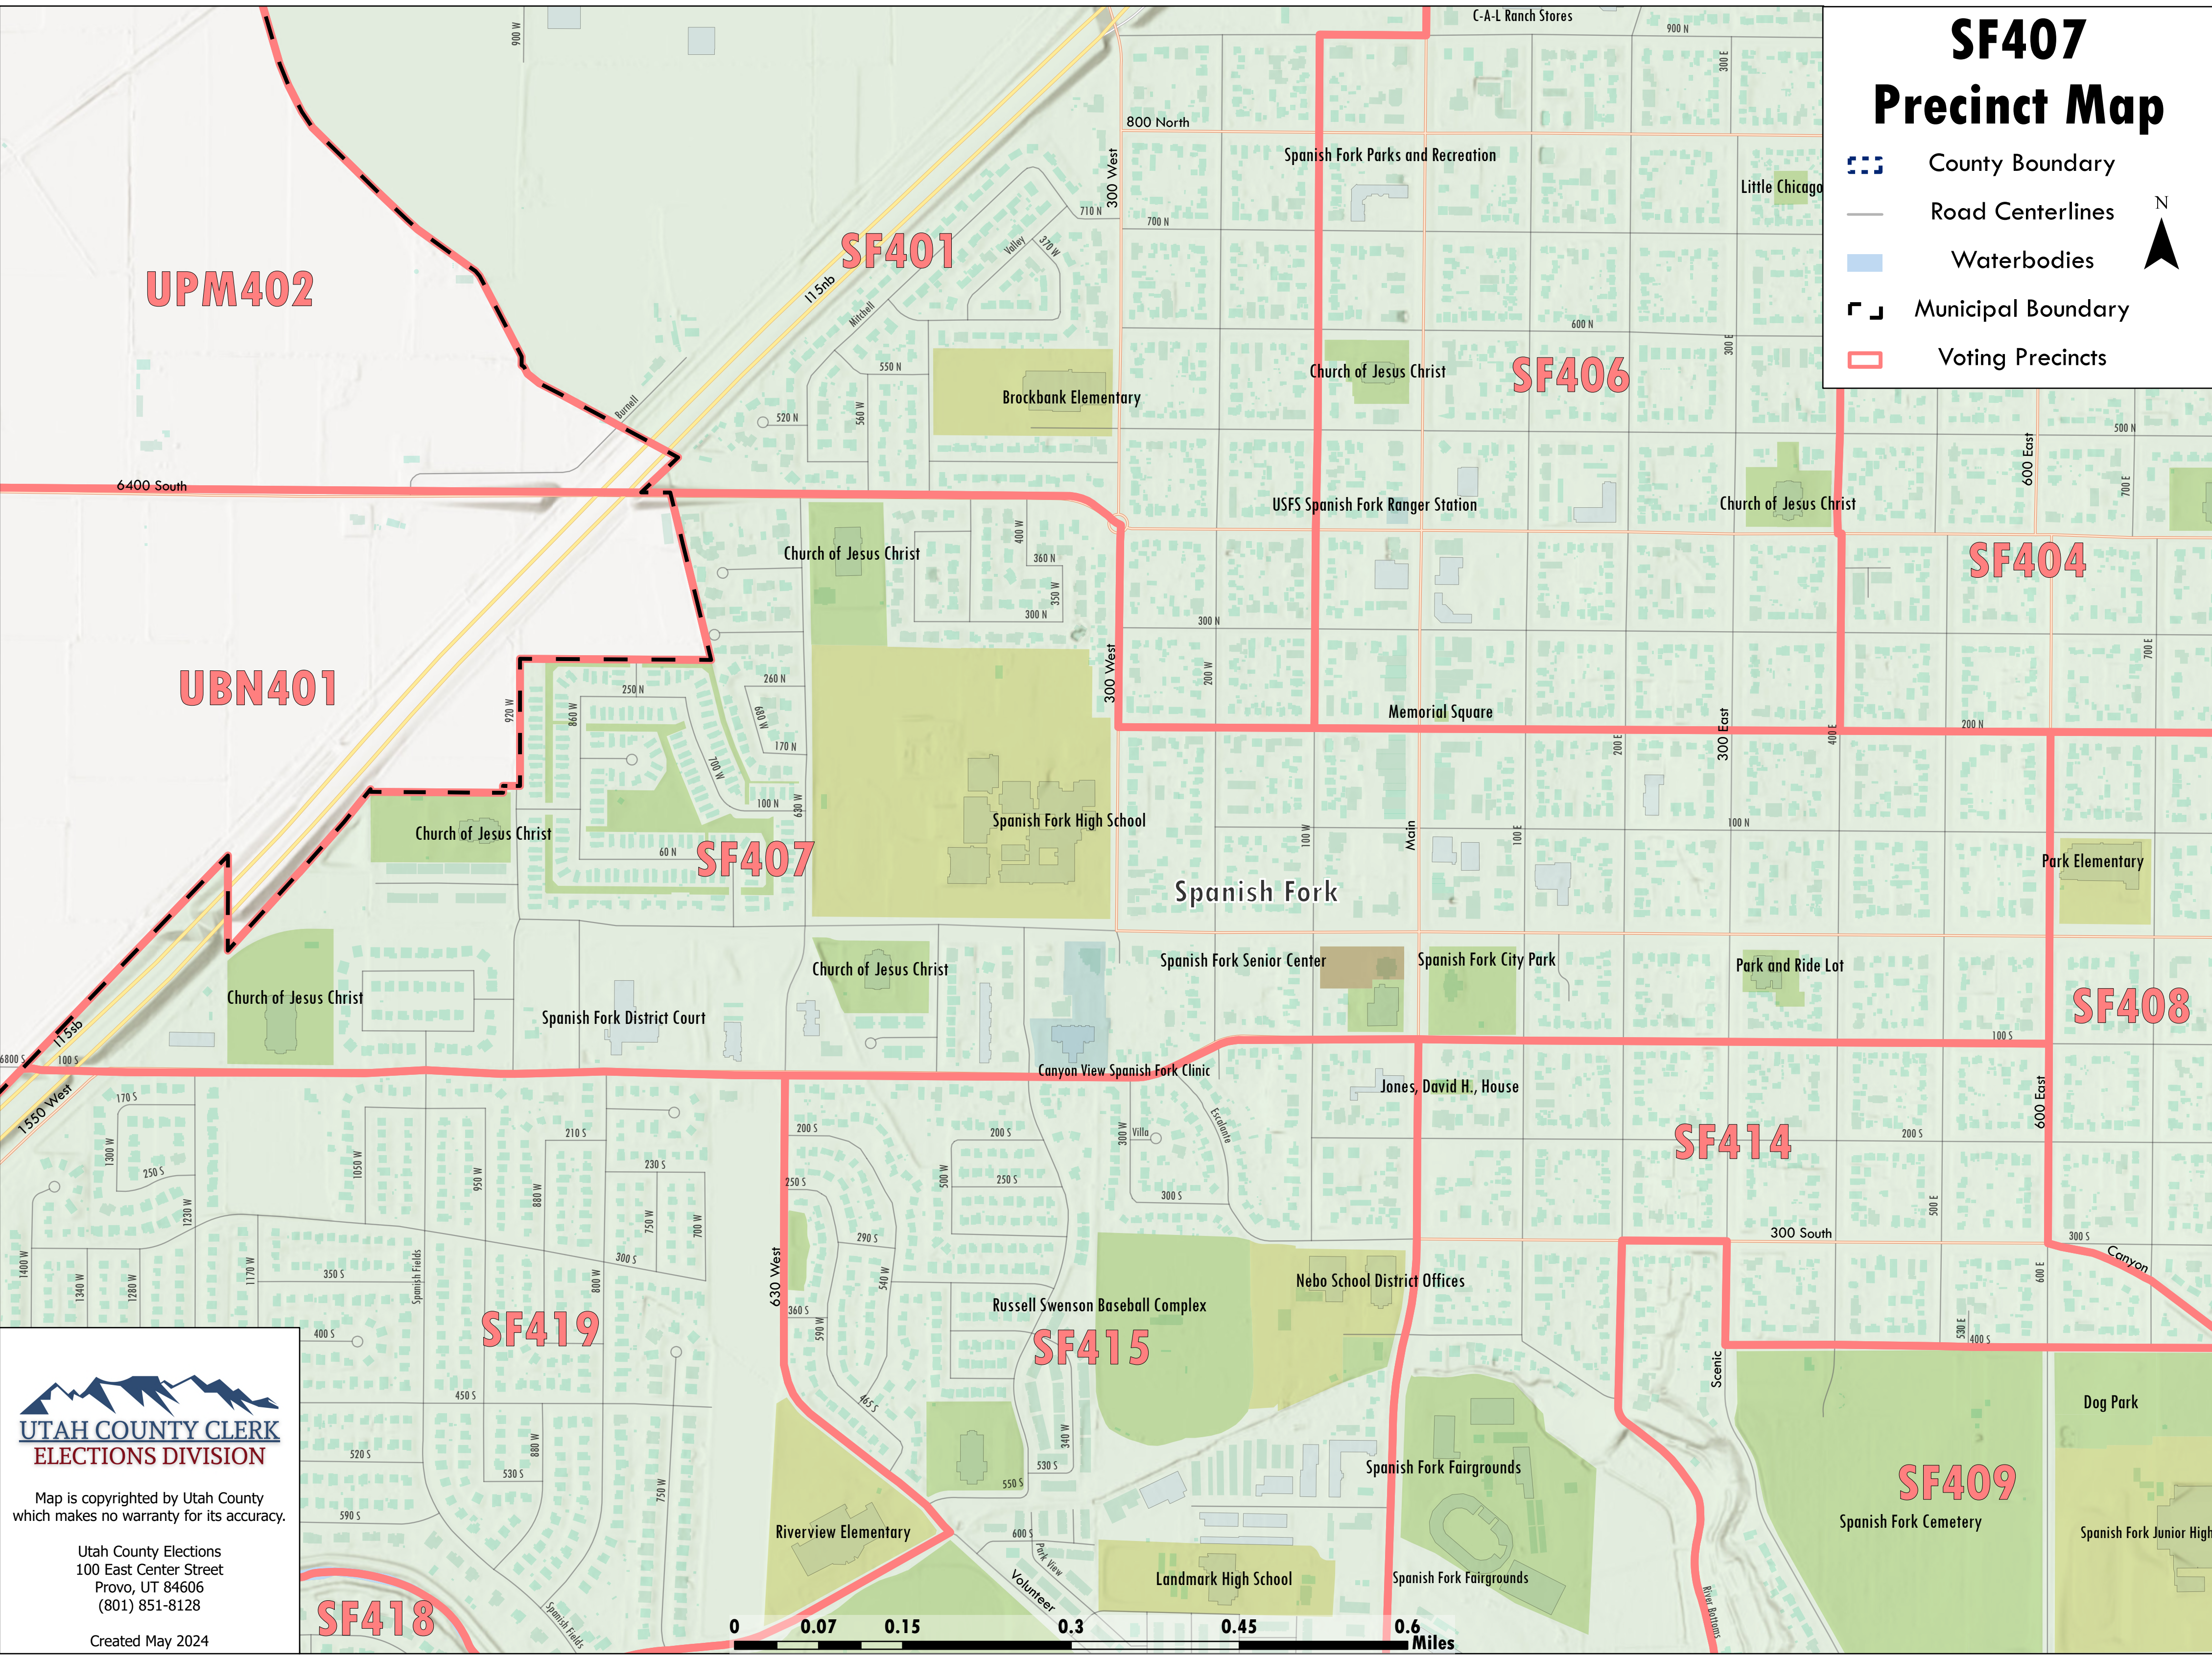

SF407 Precinct Map

-  County Boundary
-  Road Centerlines
-  Waterbodies
-  Municipal Boundary
-  Voting Precincts

UTAH COUNTY CLERK
ELECTIONS DIVISION

Map is copyrighted by Utah County
which makes no warranty for its accuracy.

Utah County Elections
100 East Center Street
Provo, UT 84606
(801) 851-8128

Created May 2024