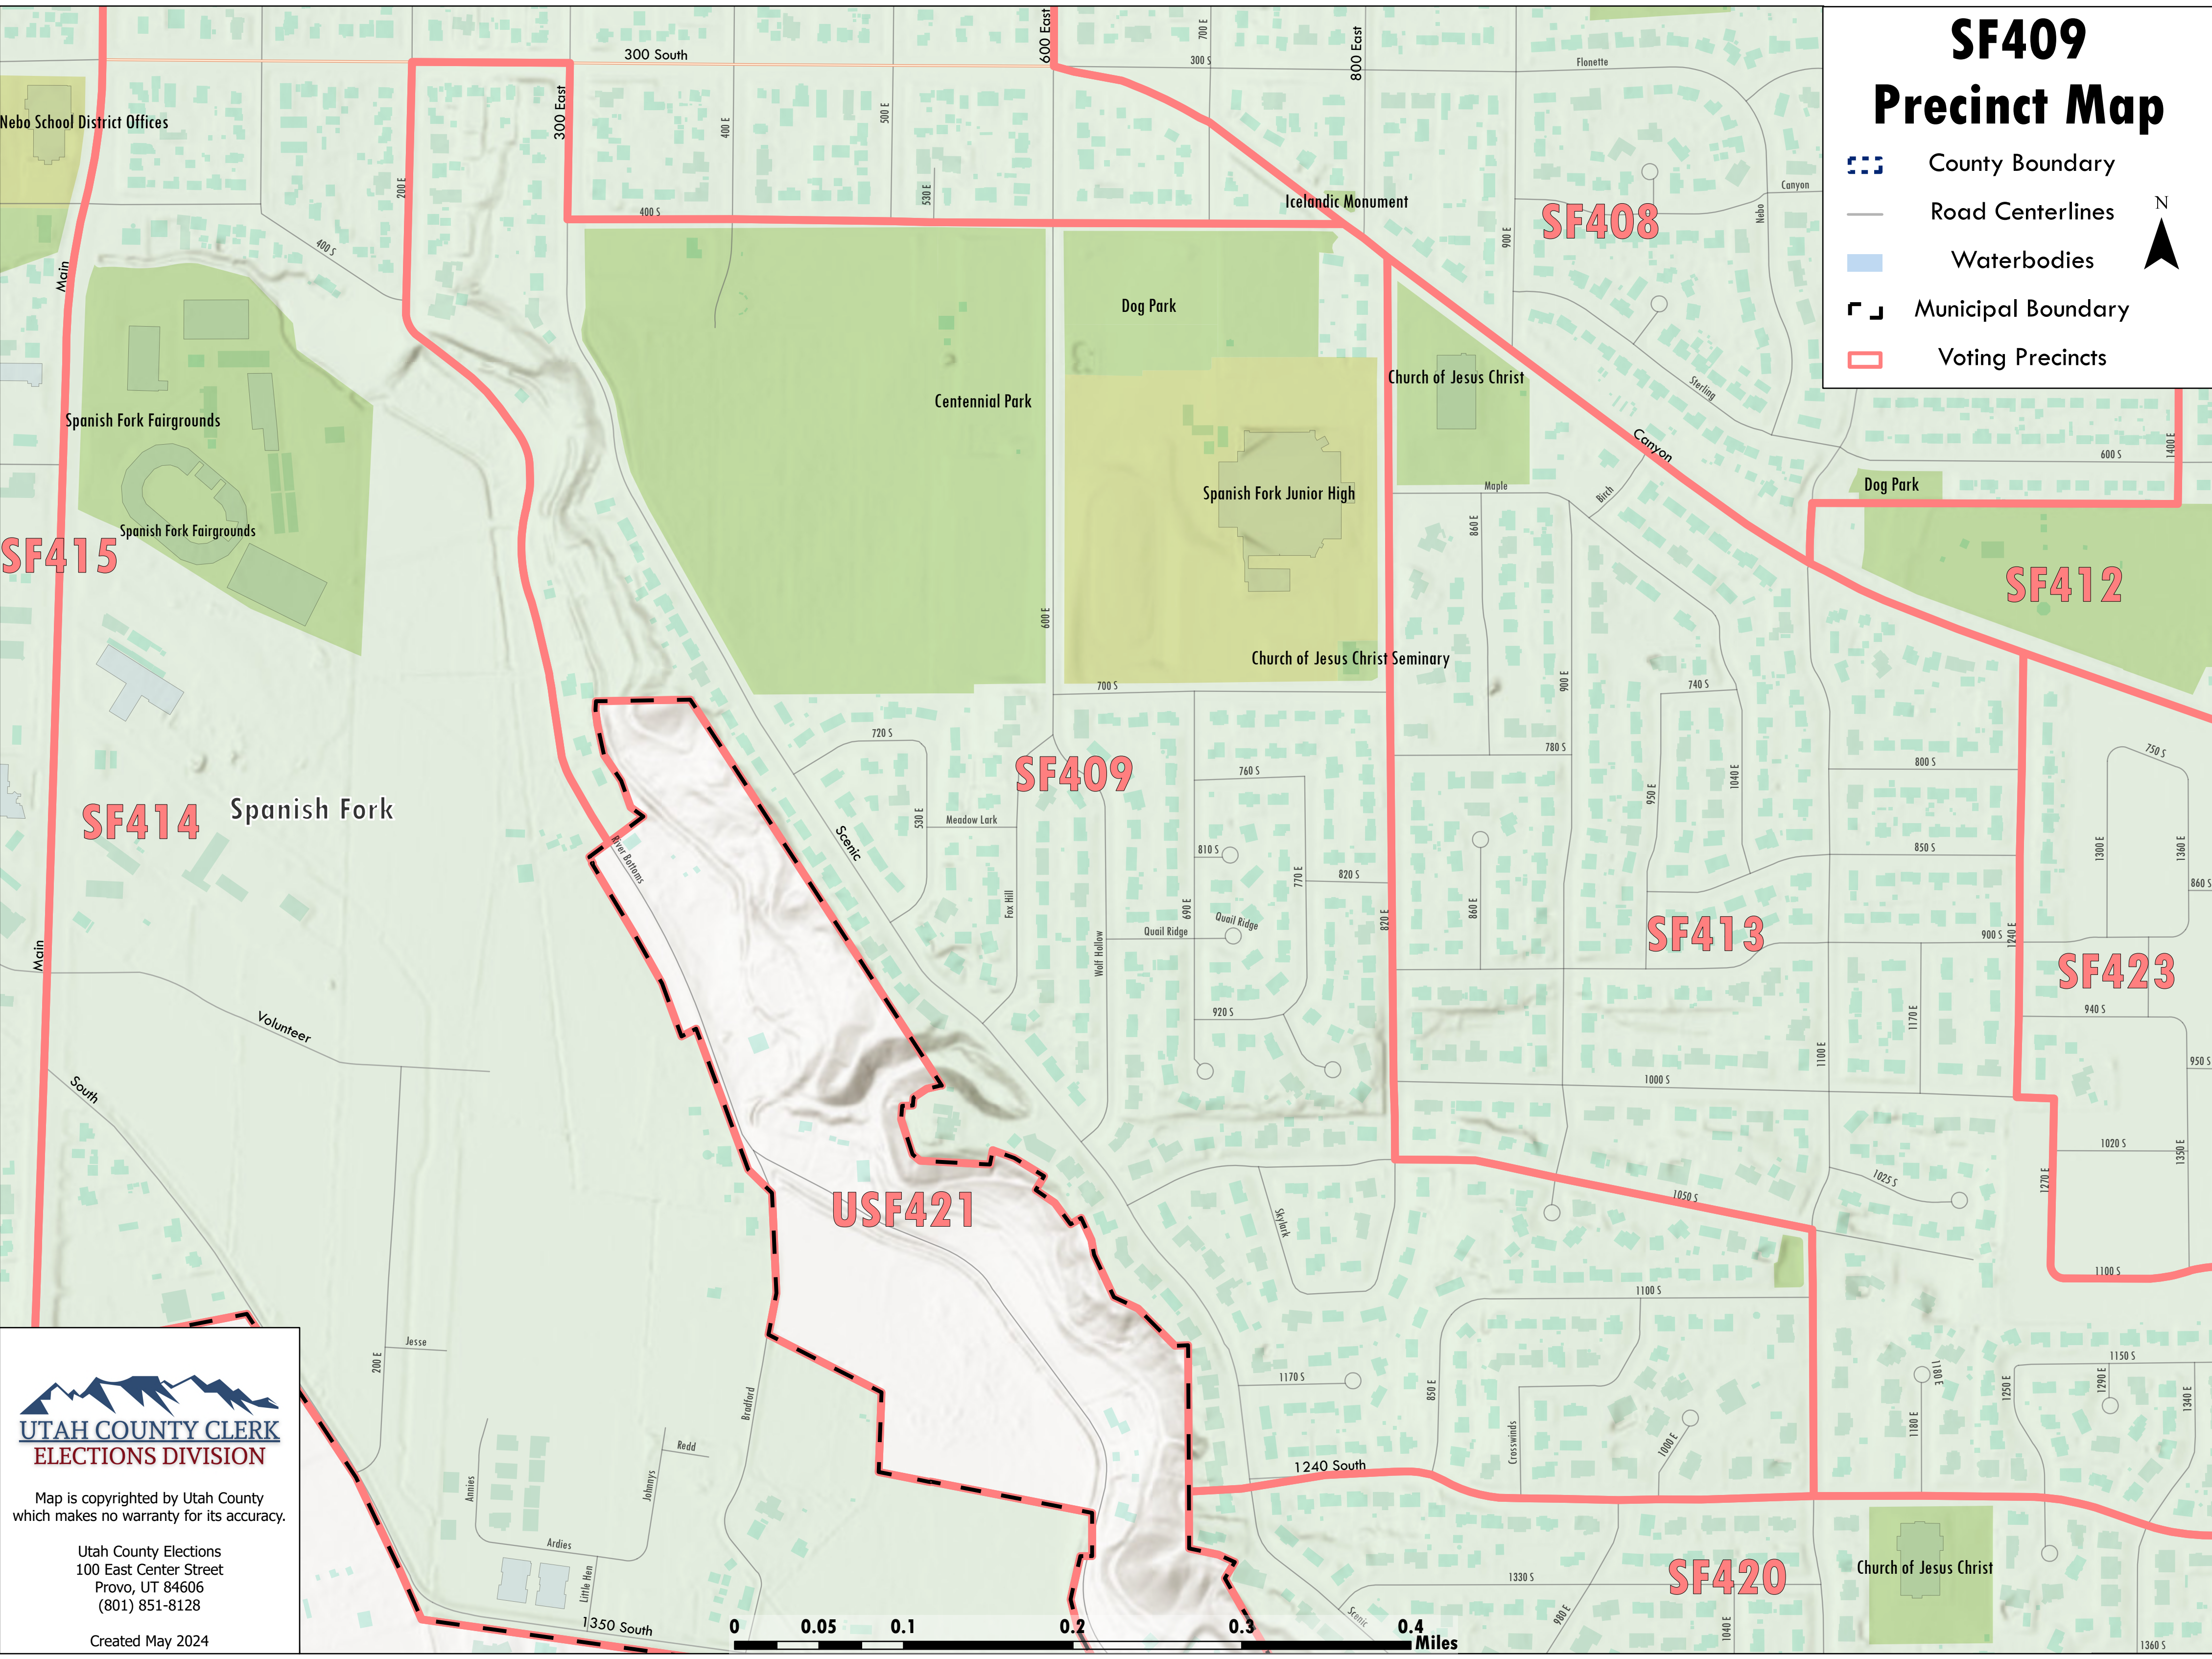

SF409 Precinct Map

-  County Boundary
-  Road Centerlines
-  Waterbodies
-  Municipal Boundary
-  Voting Precincts

**UTAH COUNTY CLERK
ELECTIONS DIVISION**

Map is copyrighted by Utah County
which makes no warranty for its accuracy.

Utah County Elections
100 East Center Street
Provo, UT 84606
(801) 851-8128

Created May 2024