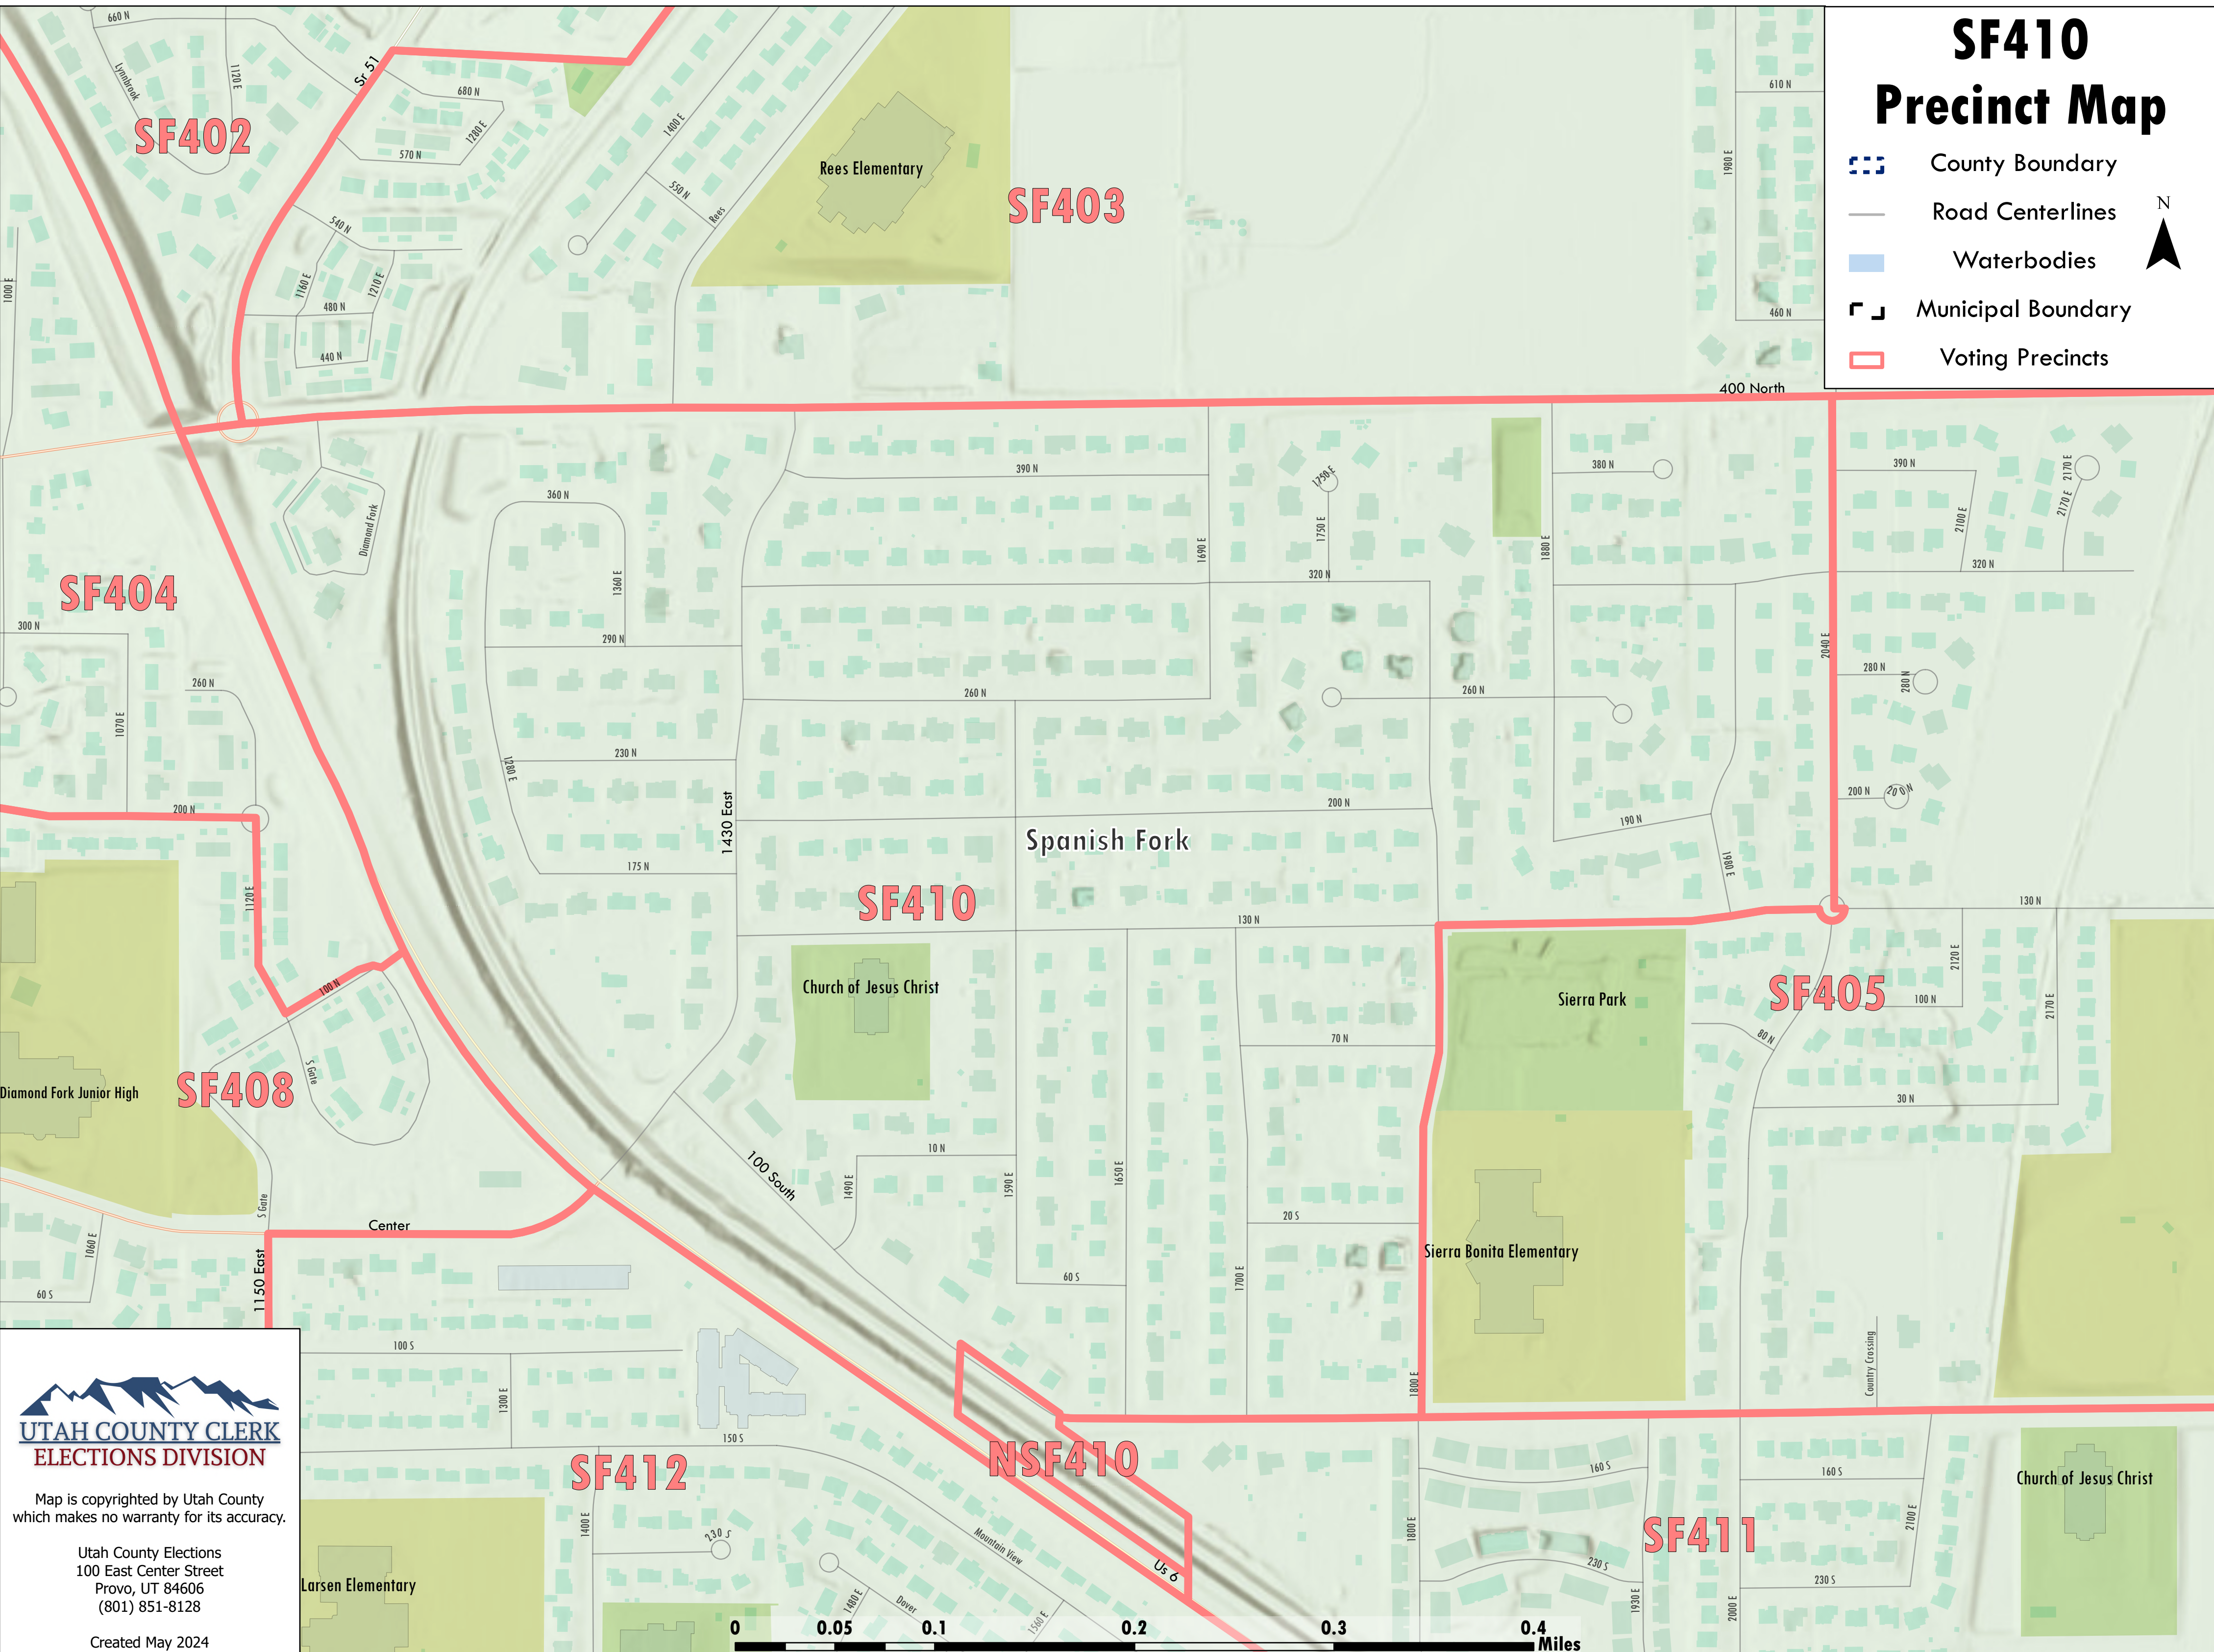

SF410 Precinct Map

-  County Boundary
-  Road Centerlines
-  Waterbodies
-  Municipal Boundary
-  Voting Precincts

Map is copyrighted by Utah County
which makes no warranty for its accuracy.

Utah County Elections
100 East Center Street
Provo, UT 84606
(801) 851-8128

Created May 2024