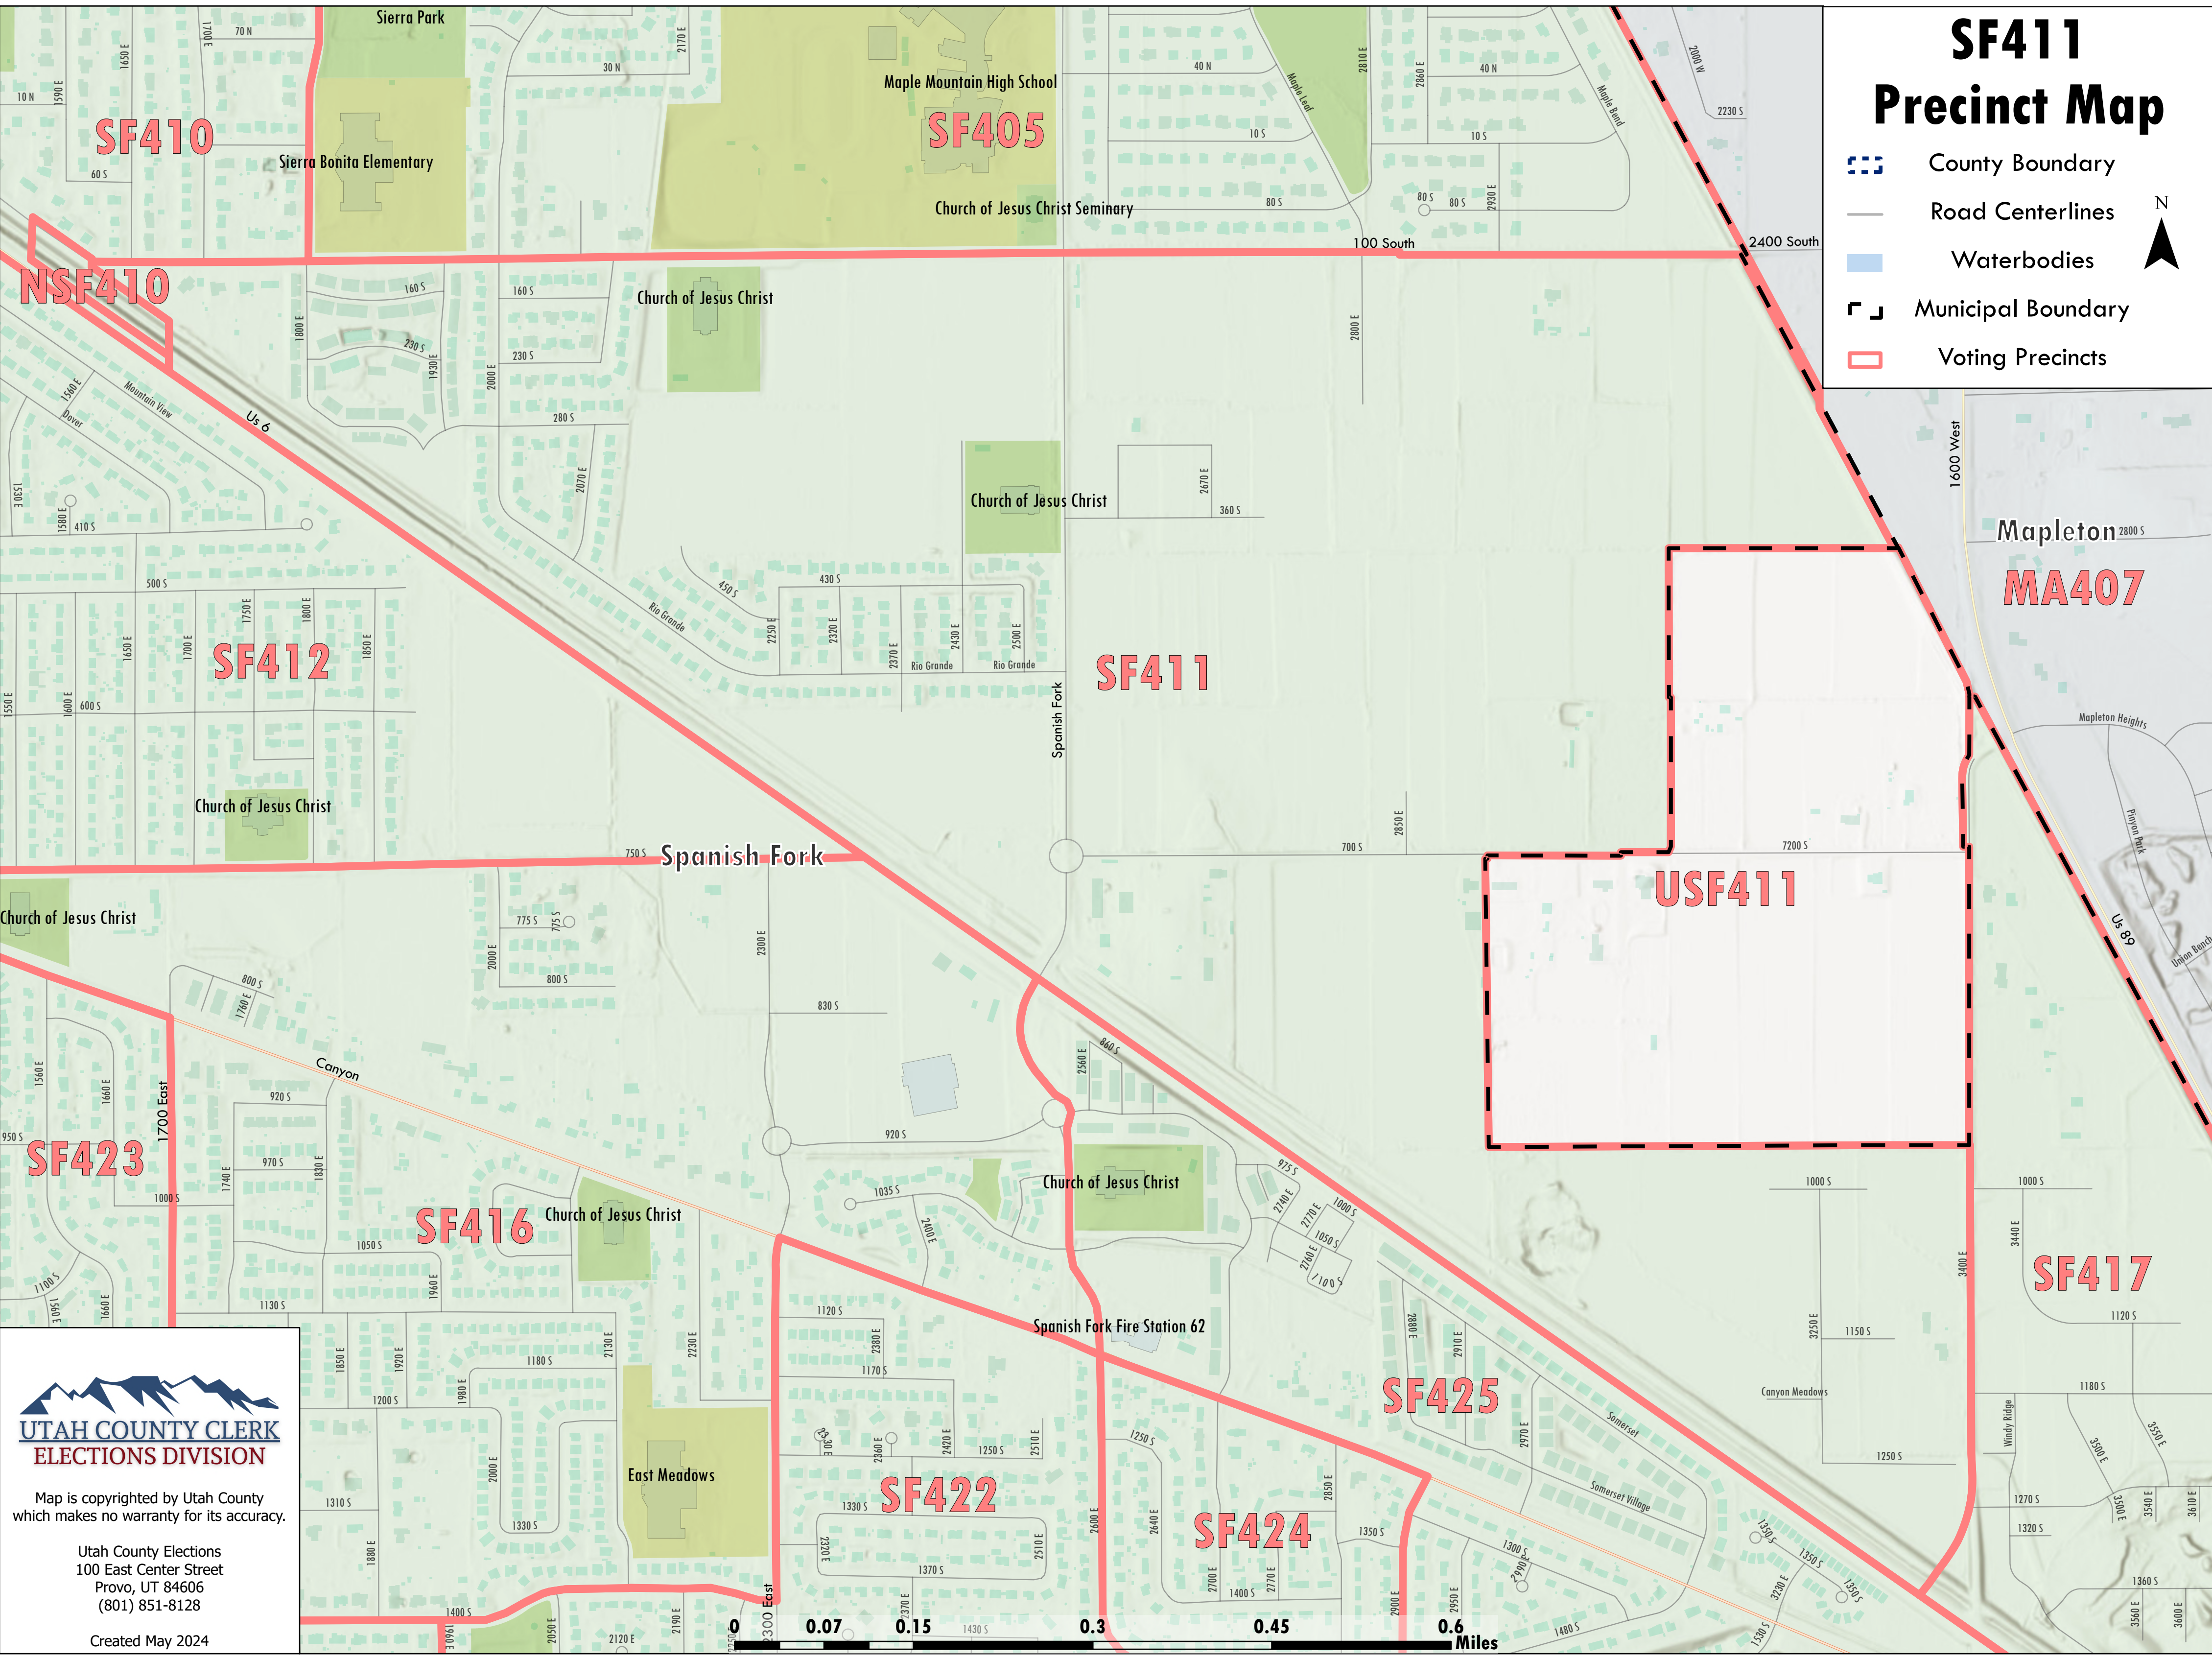

SF411 Precinct Map

-  County Boundary
-  Road Centerlines
-  Waterbodies
-  Municipal Boundary
-  Voting Precincts

**UTAH COUNTY CLERK
ELECTIONS DIVISION**

Map is copyrighted by Utah County
which makes no warranty for its accuracy.

Utah County Elections
100 East Center Street
Provo, UT 84606
(801) 851-8128

Created May 2024