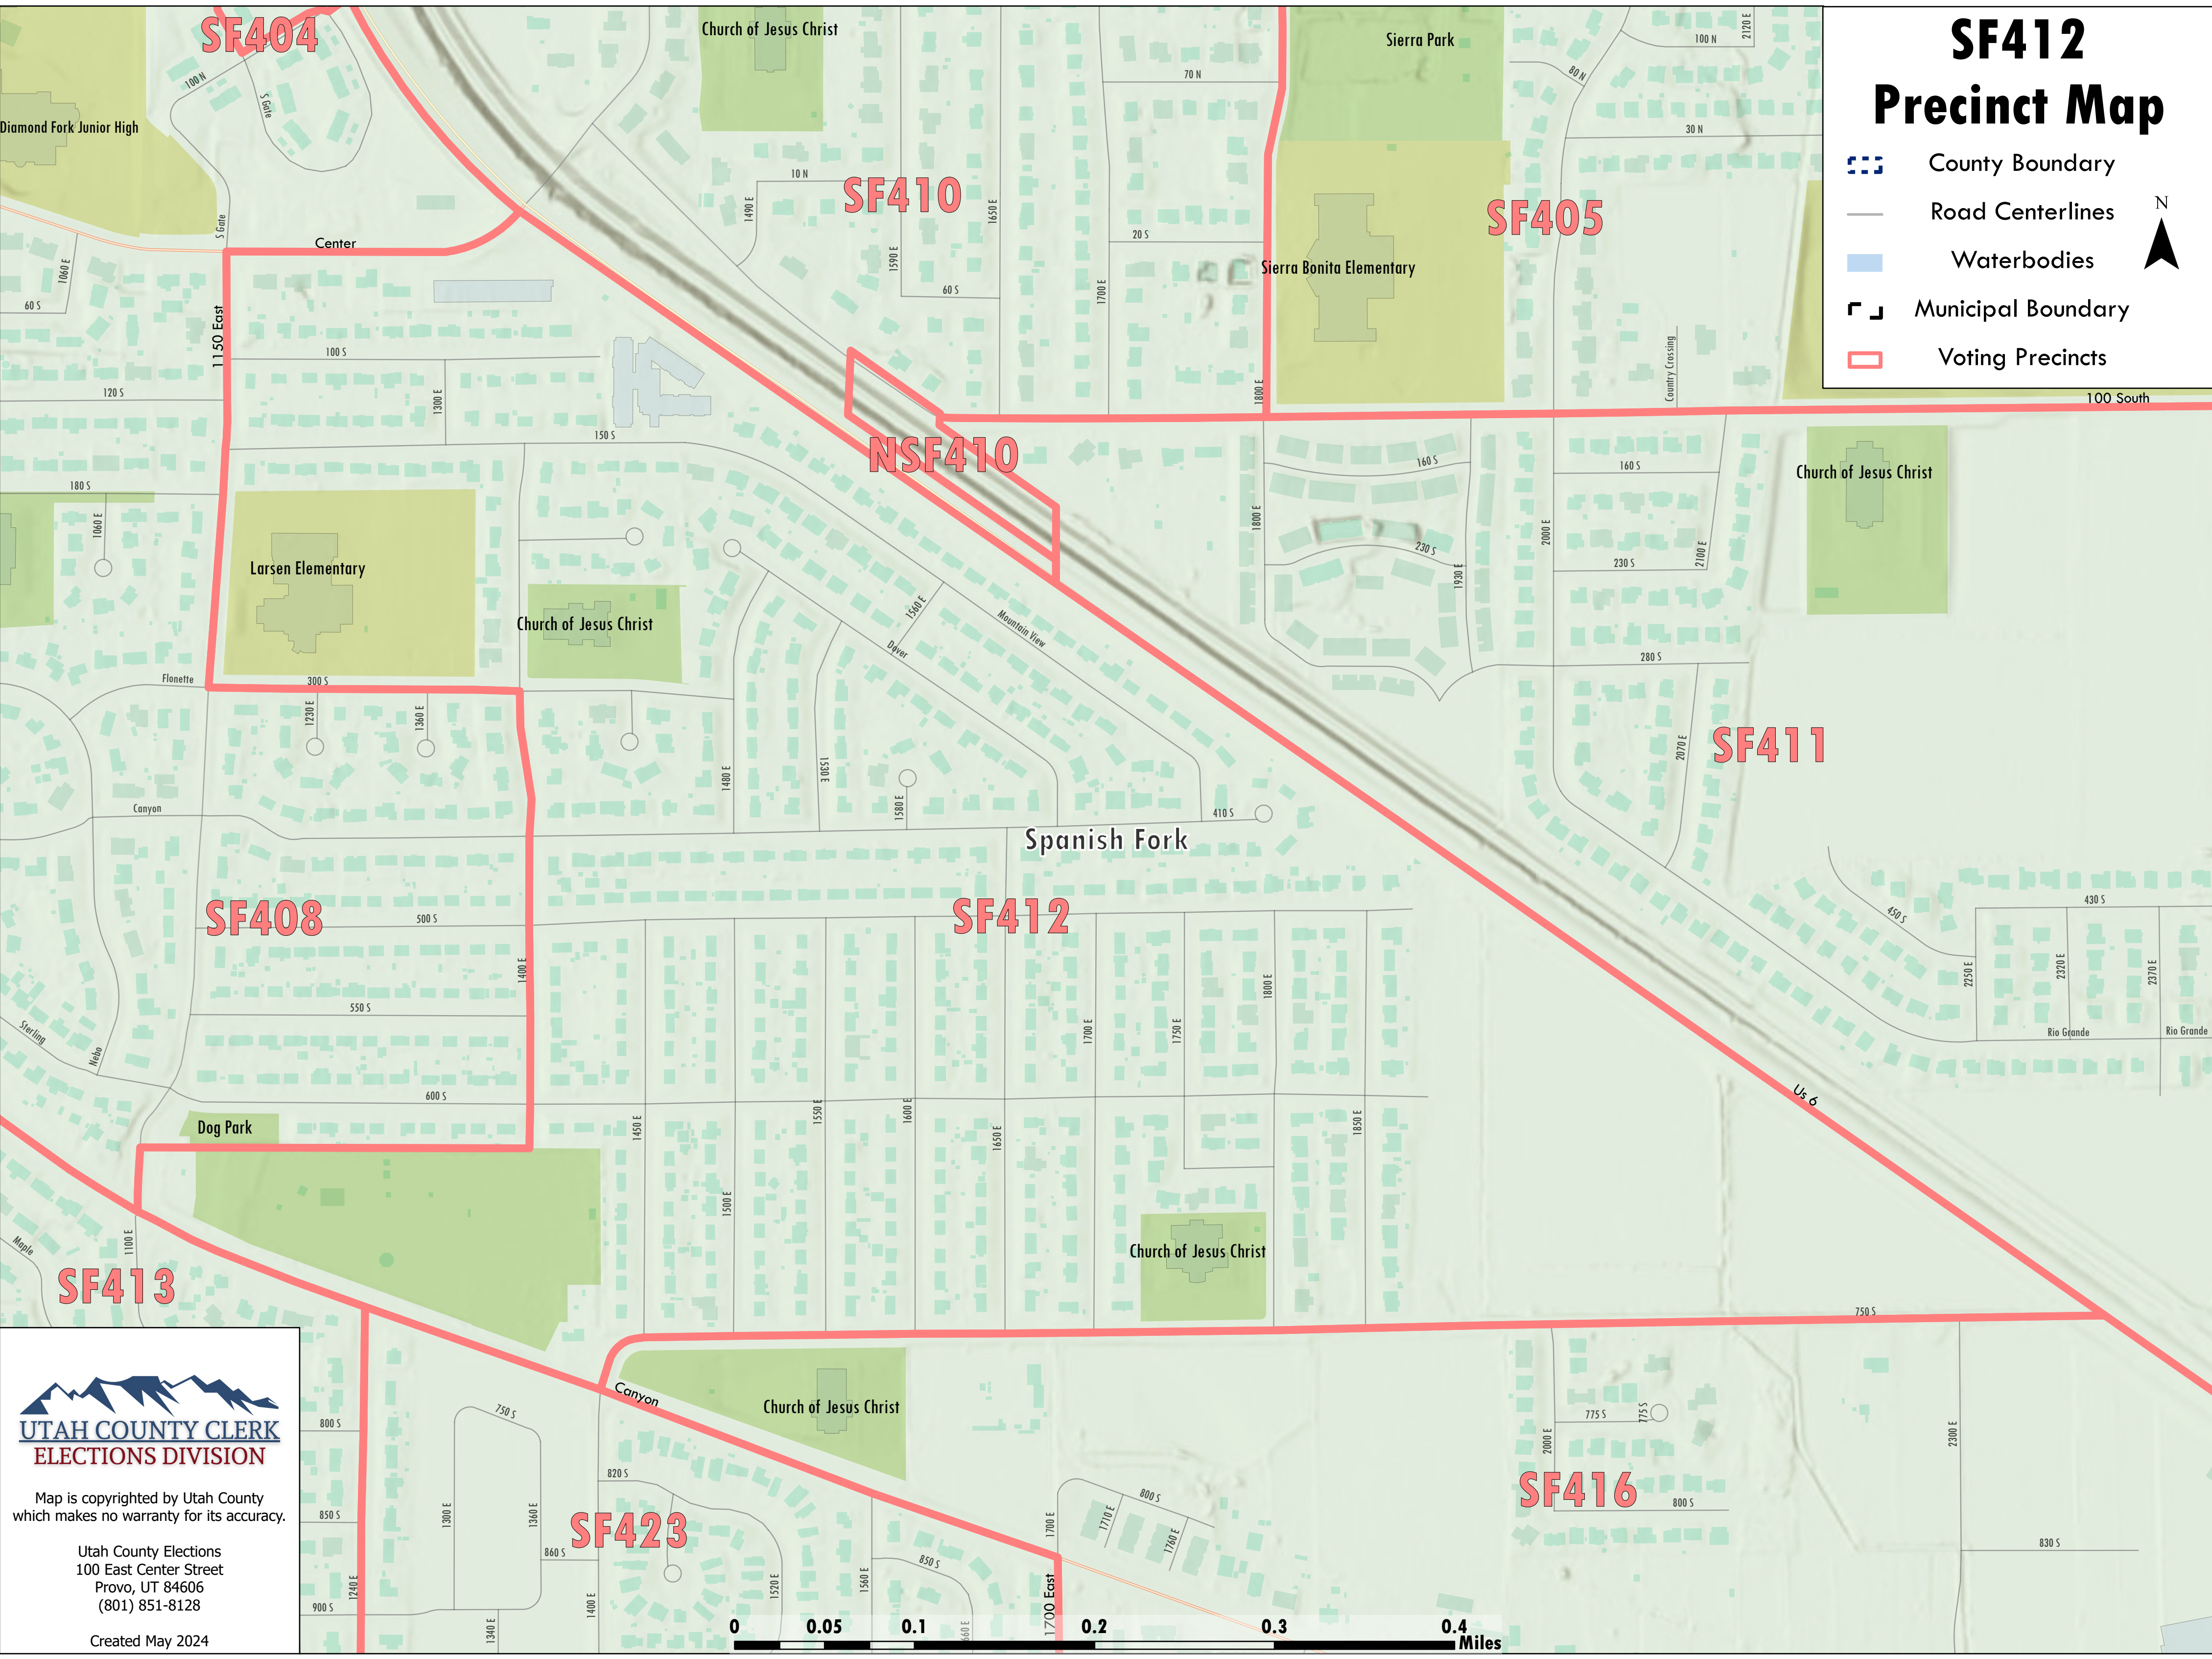

# SF412 Precinct Map

-  County Boundary
-  Road Centerlines
-  Waterbodies
-  Municipal Boundary
-  Voting Precincts

Map is copyrighted by Utah County which makes no warranty for its accuracy.

Utah County Elections  
100 East Center Street  
Provo, UT 84606  
(801) 851-8128

Created May 2024