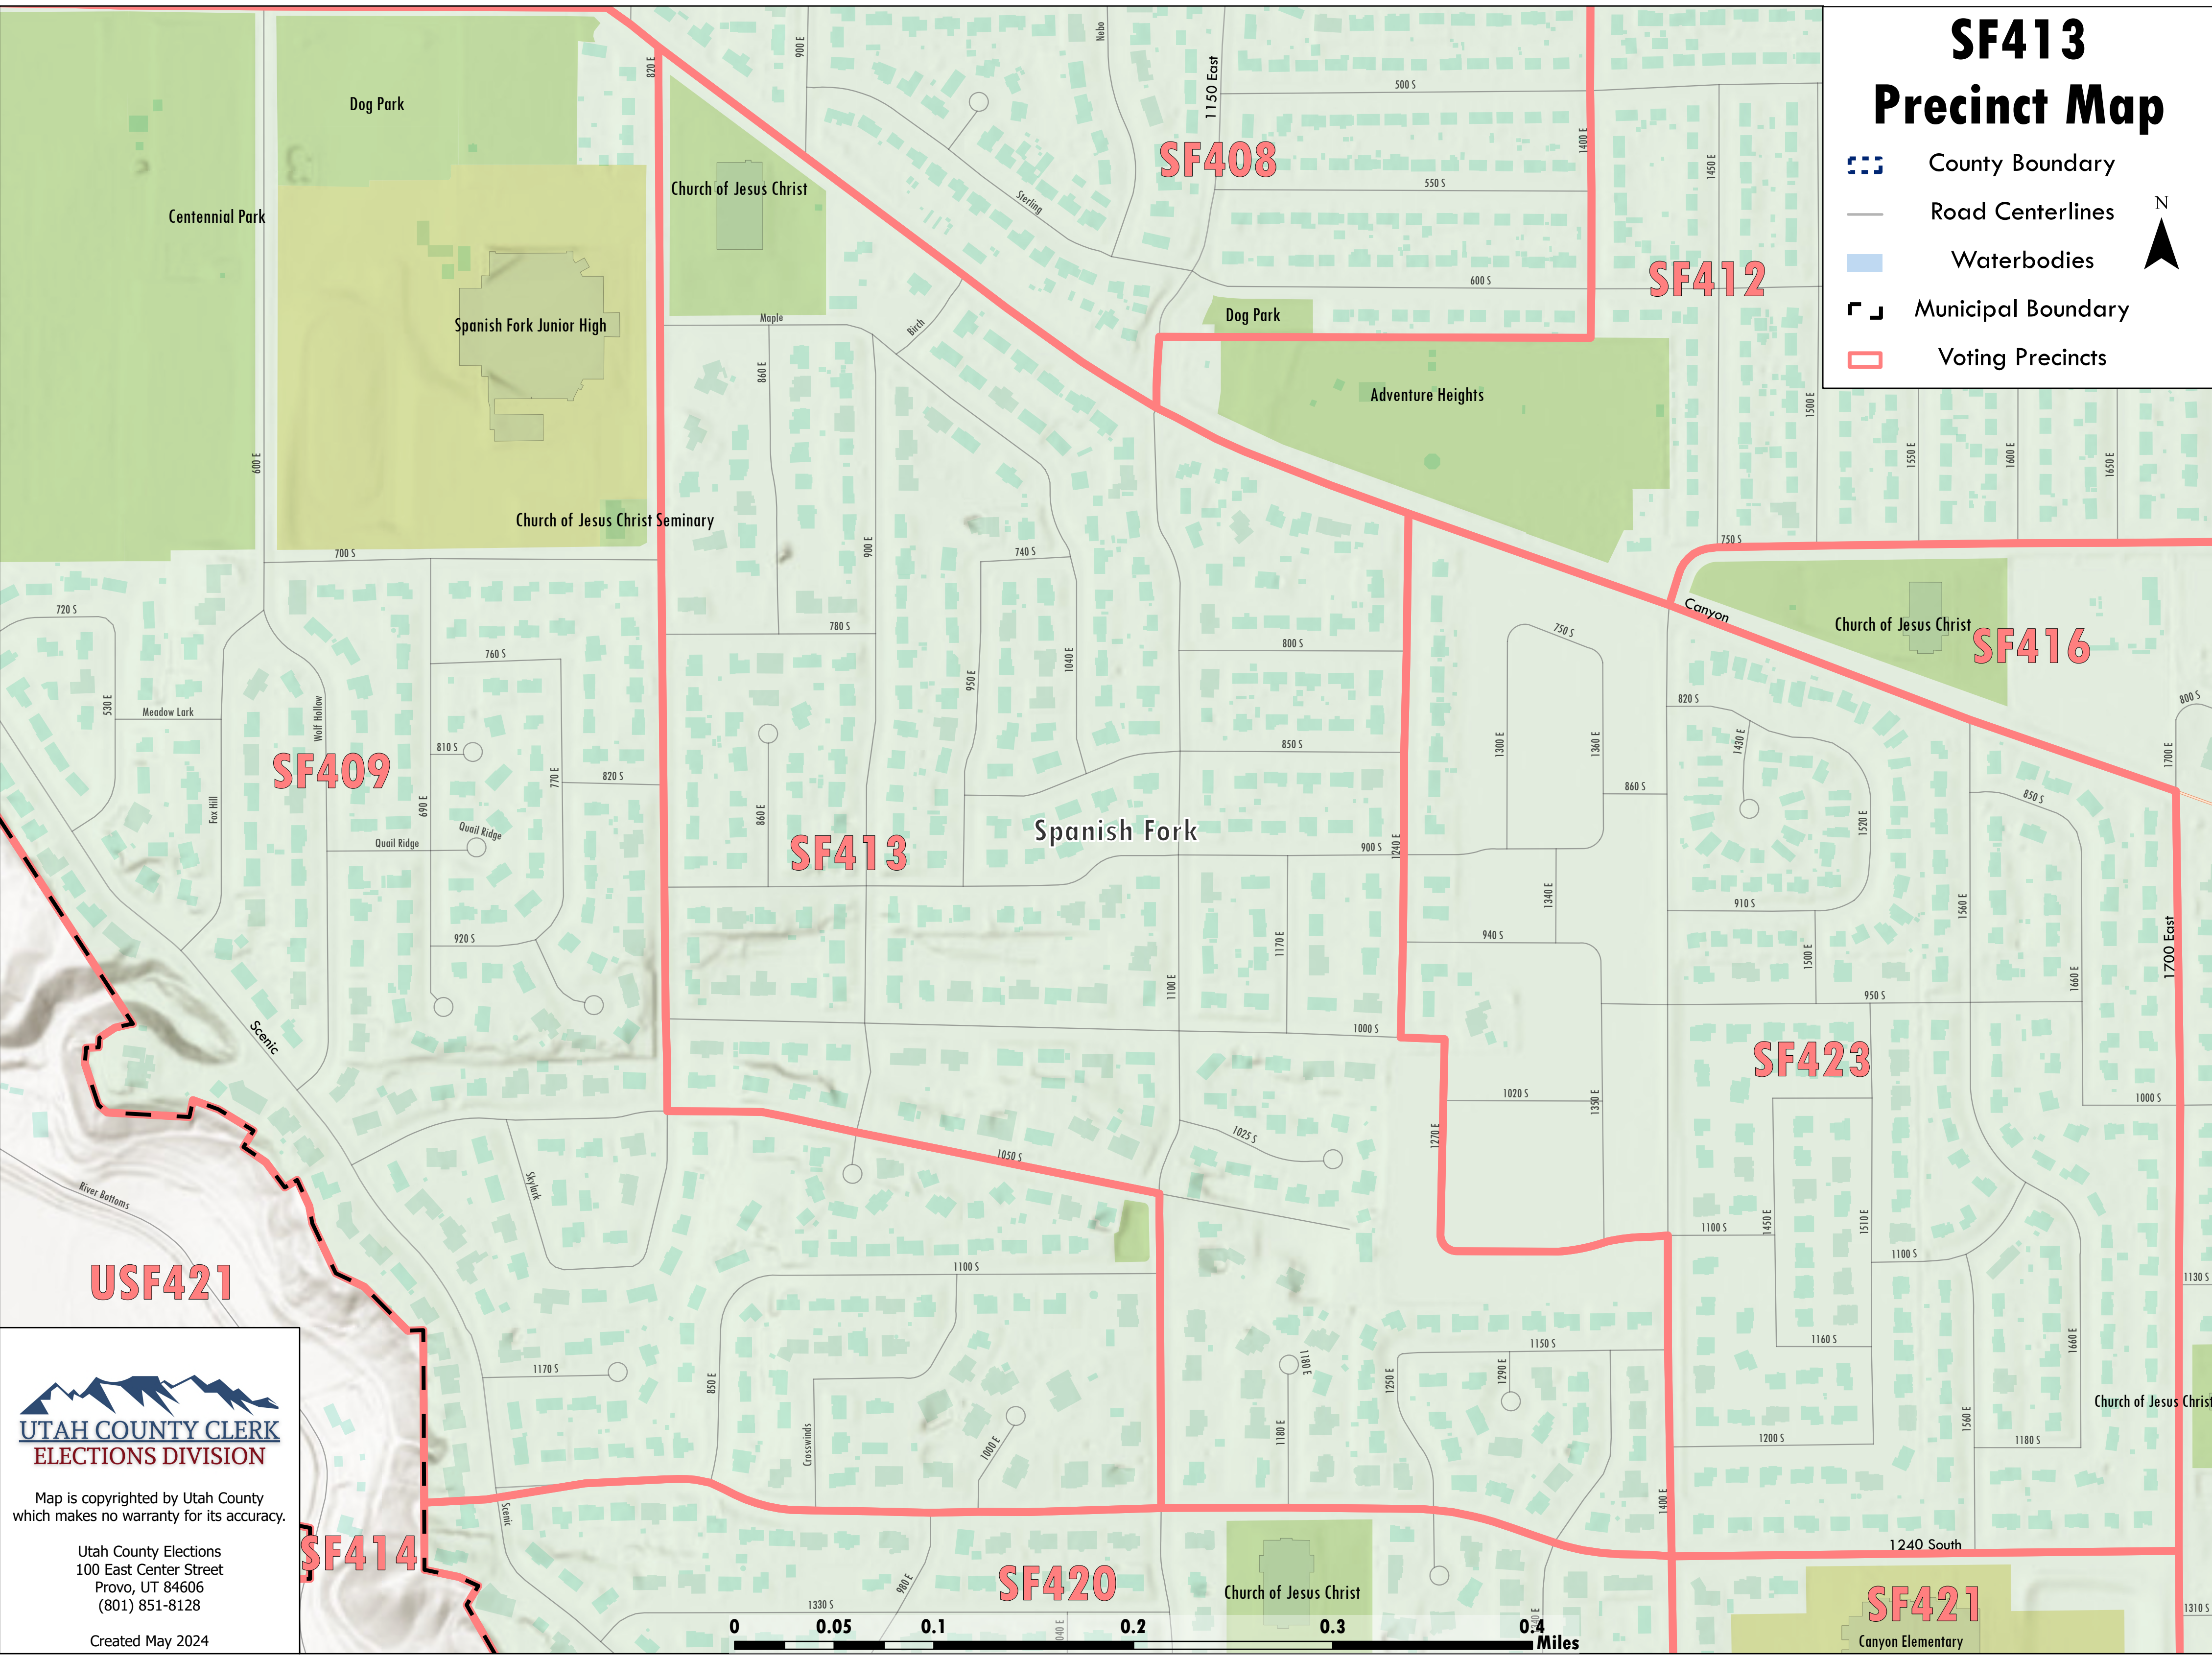

# SF413 Precinct Map

-  County Boundary
-  Road Centerlines
-  Waterbodies
-  Municipal Boundary
-  Voting Precincts

Map is copyrighted by Utah County which makes no warranty for its accuracy.

Utah County Elections  
100 East Center Street  
Provo, UT 84606  
(801) 851-8128

Created May 2024