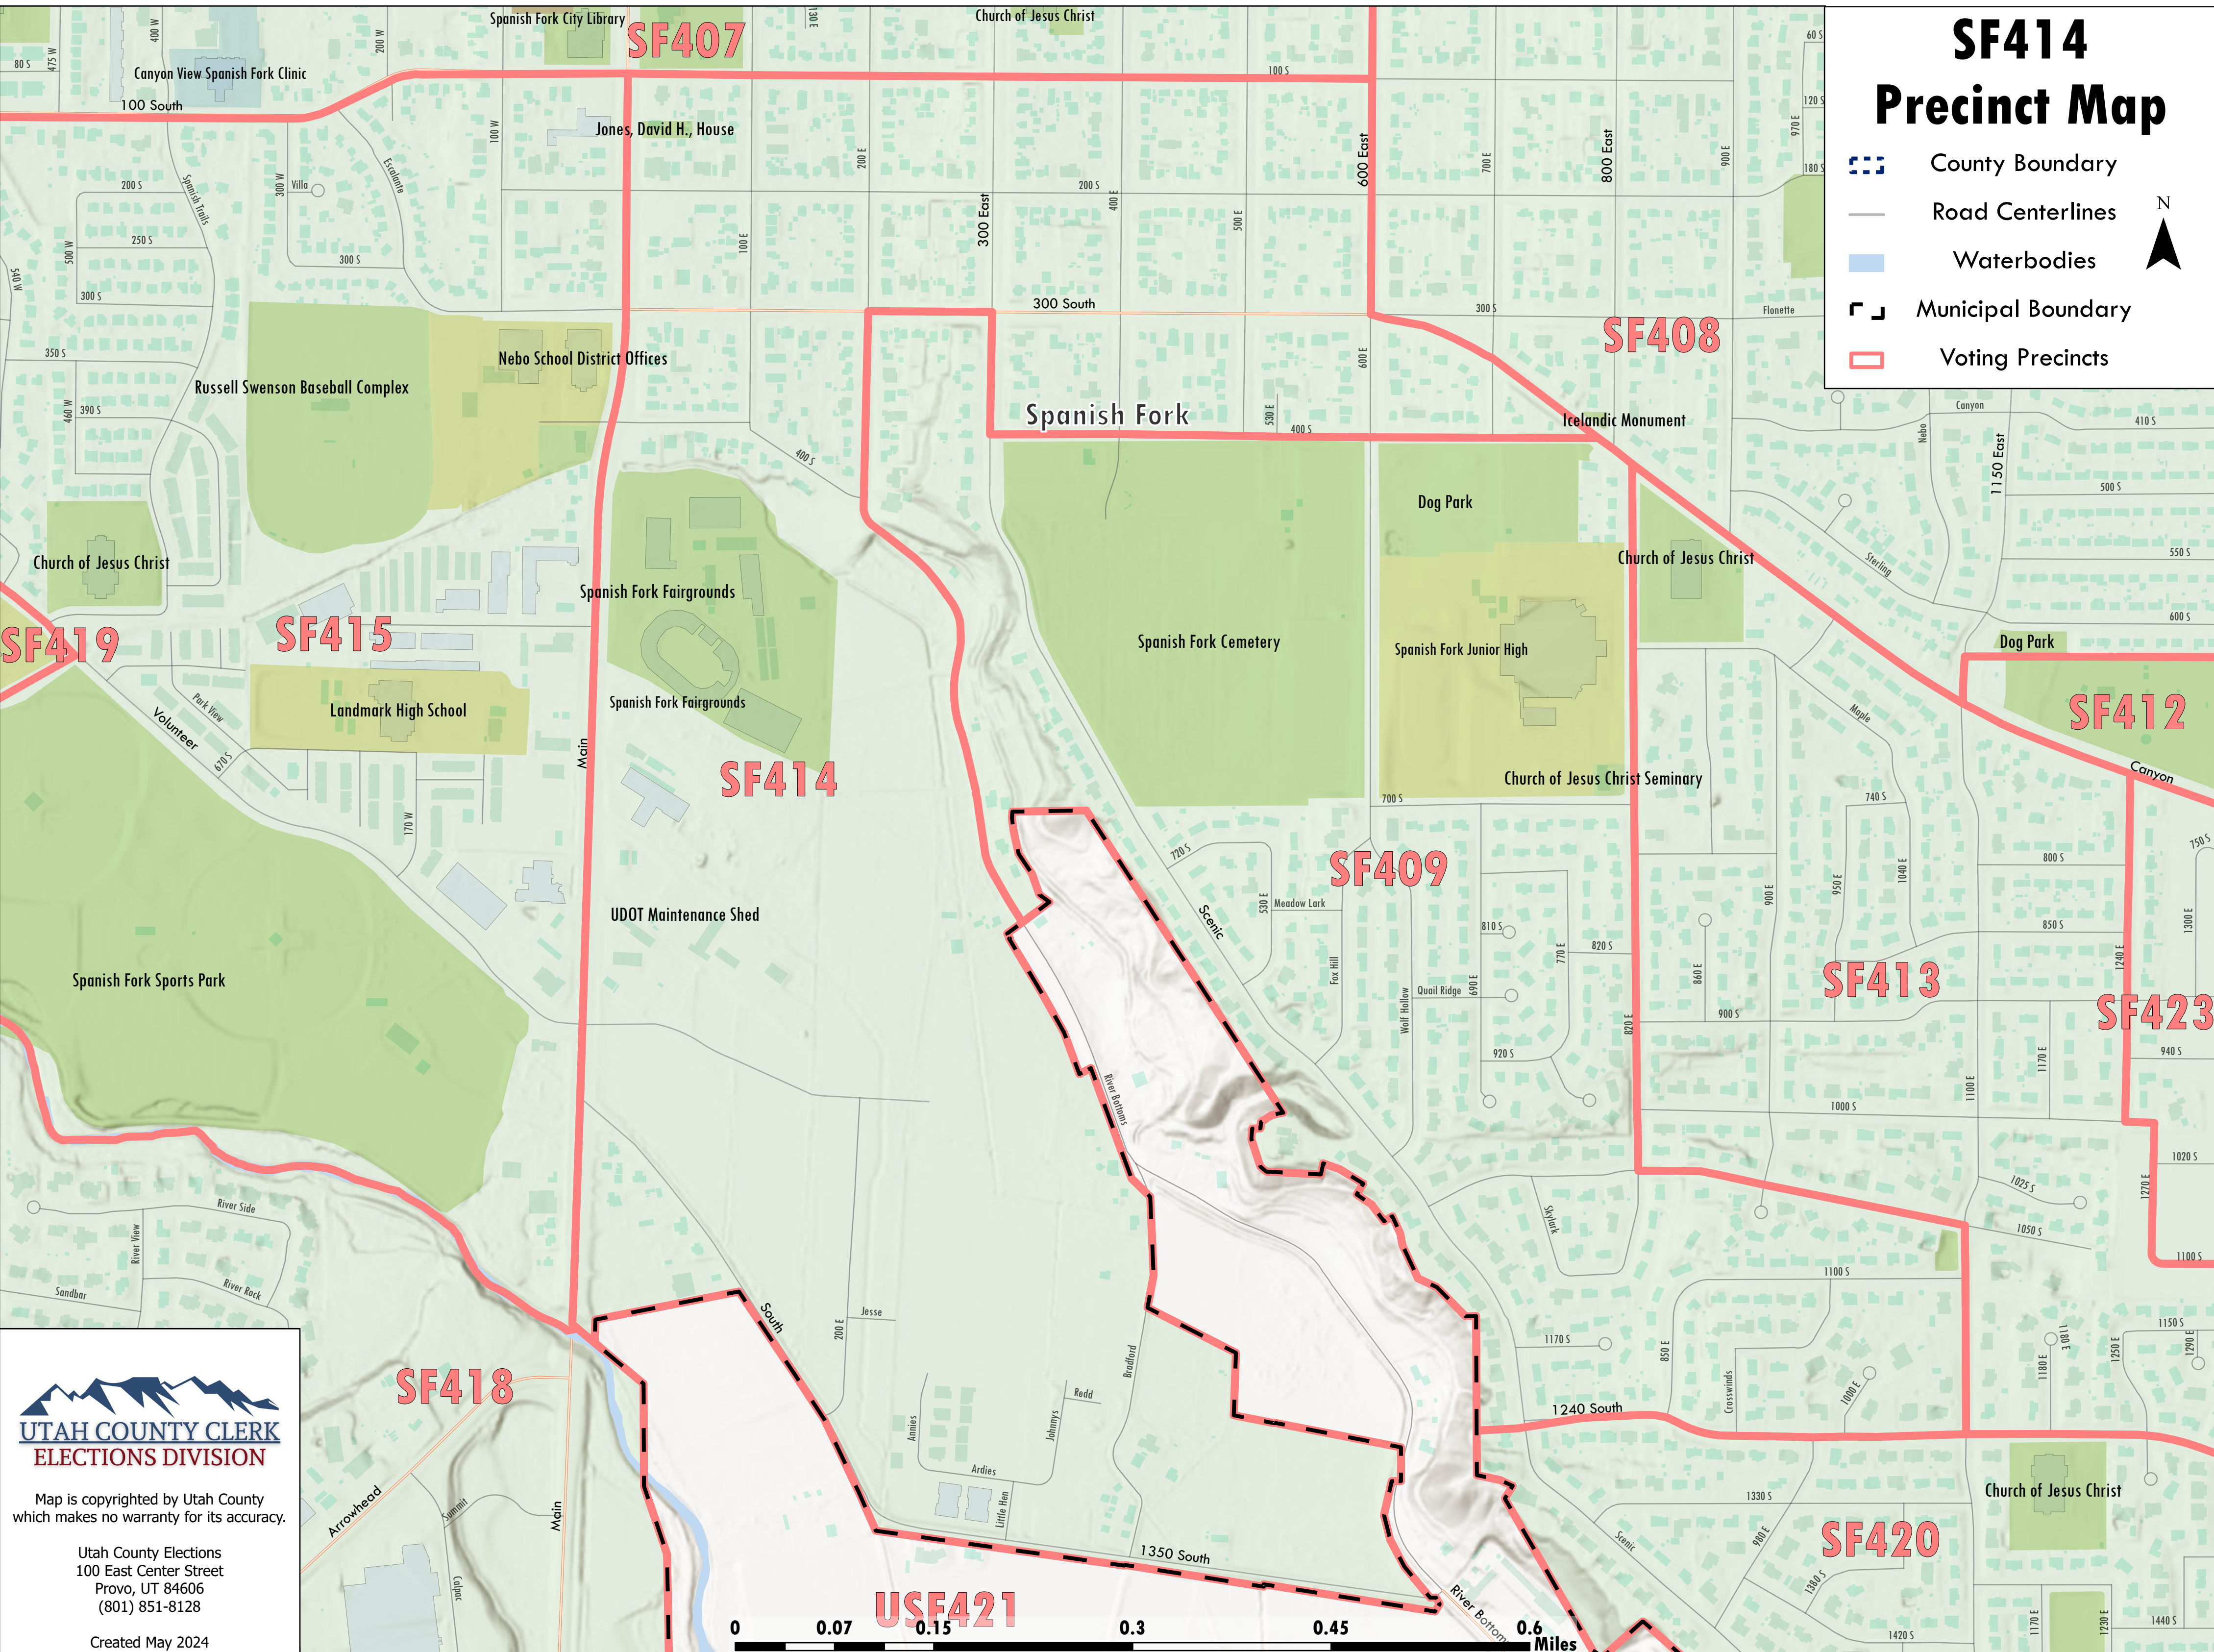

SF414 Precinct Map

-  County Boundary
-  Road Centerlines
-  Waterbodies
-  Municipal Boundary
-  Voting Precincts

**UTAH COUNTY CLERK
ELECTIONS DIVISION**

Map is copyrighted by Utah County
which makes no warranty for its accuracy.

Utah County Elections
100 East Center Street
Provo, UT 84606
(801) 851-8128

Created May 2024