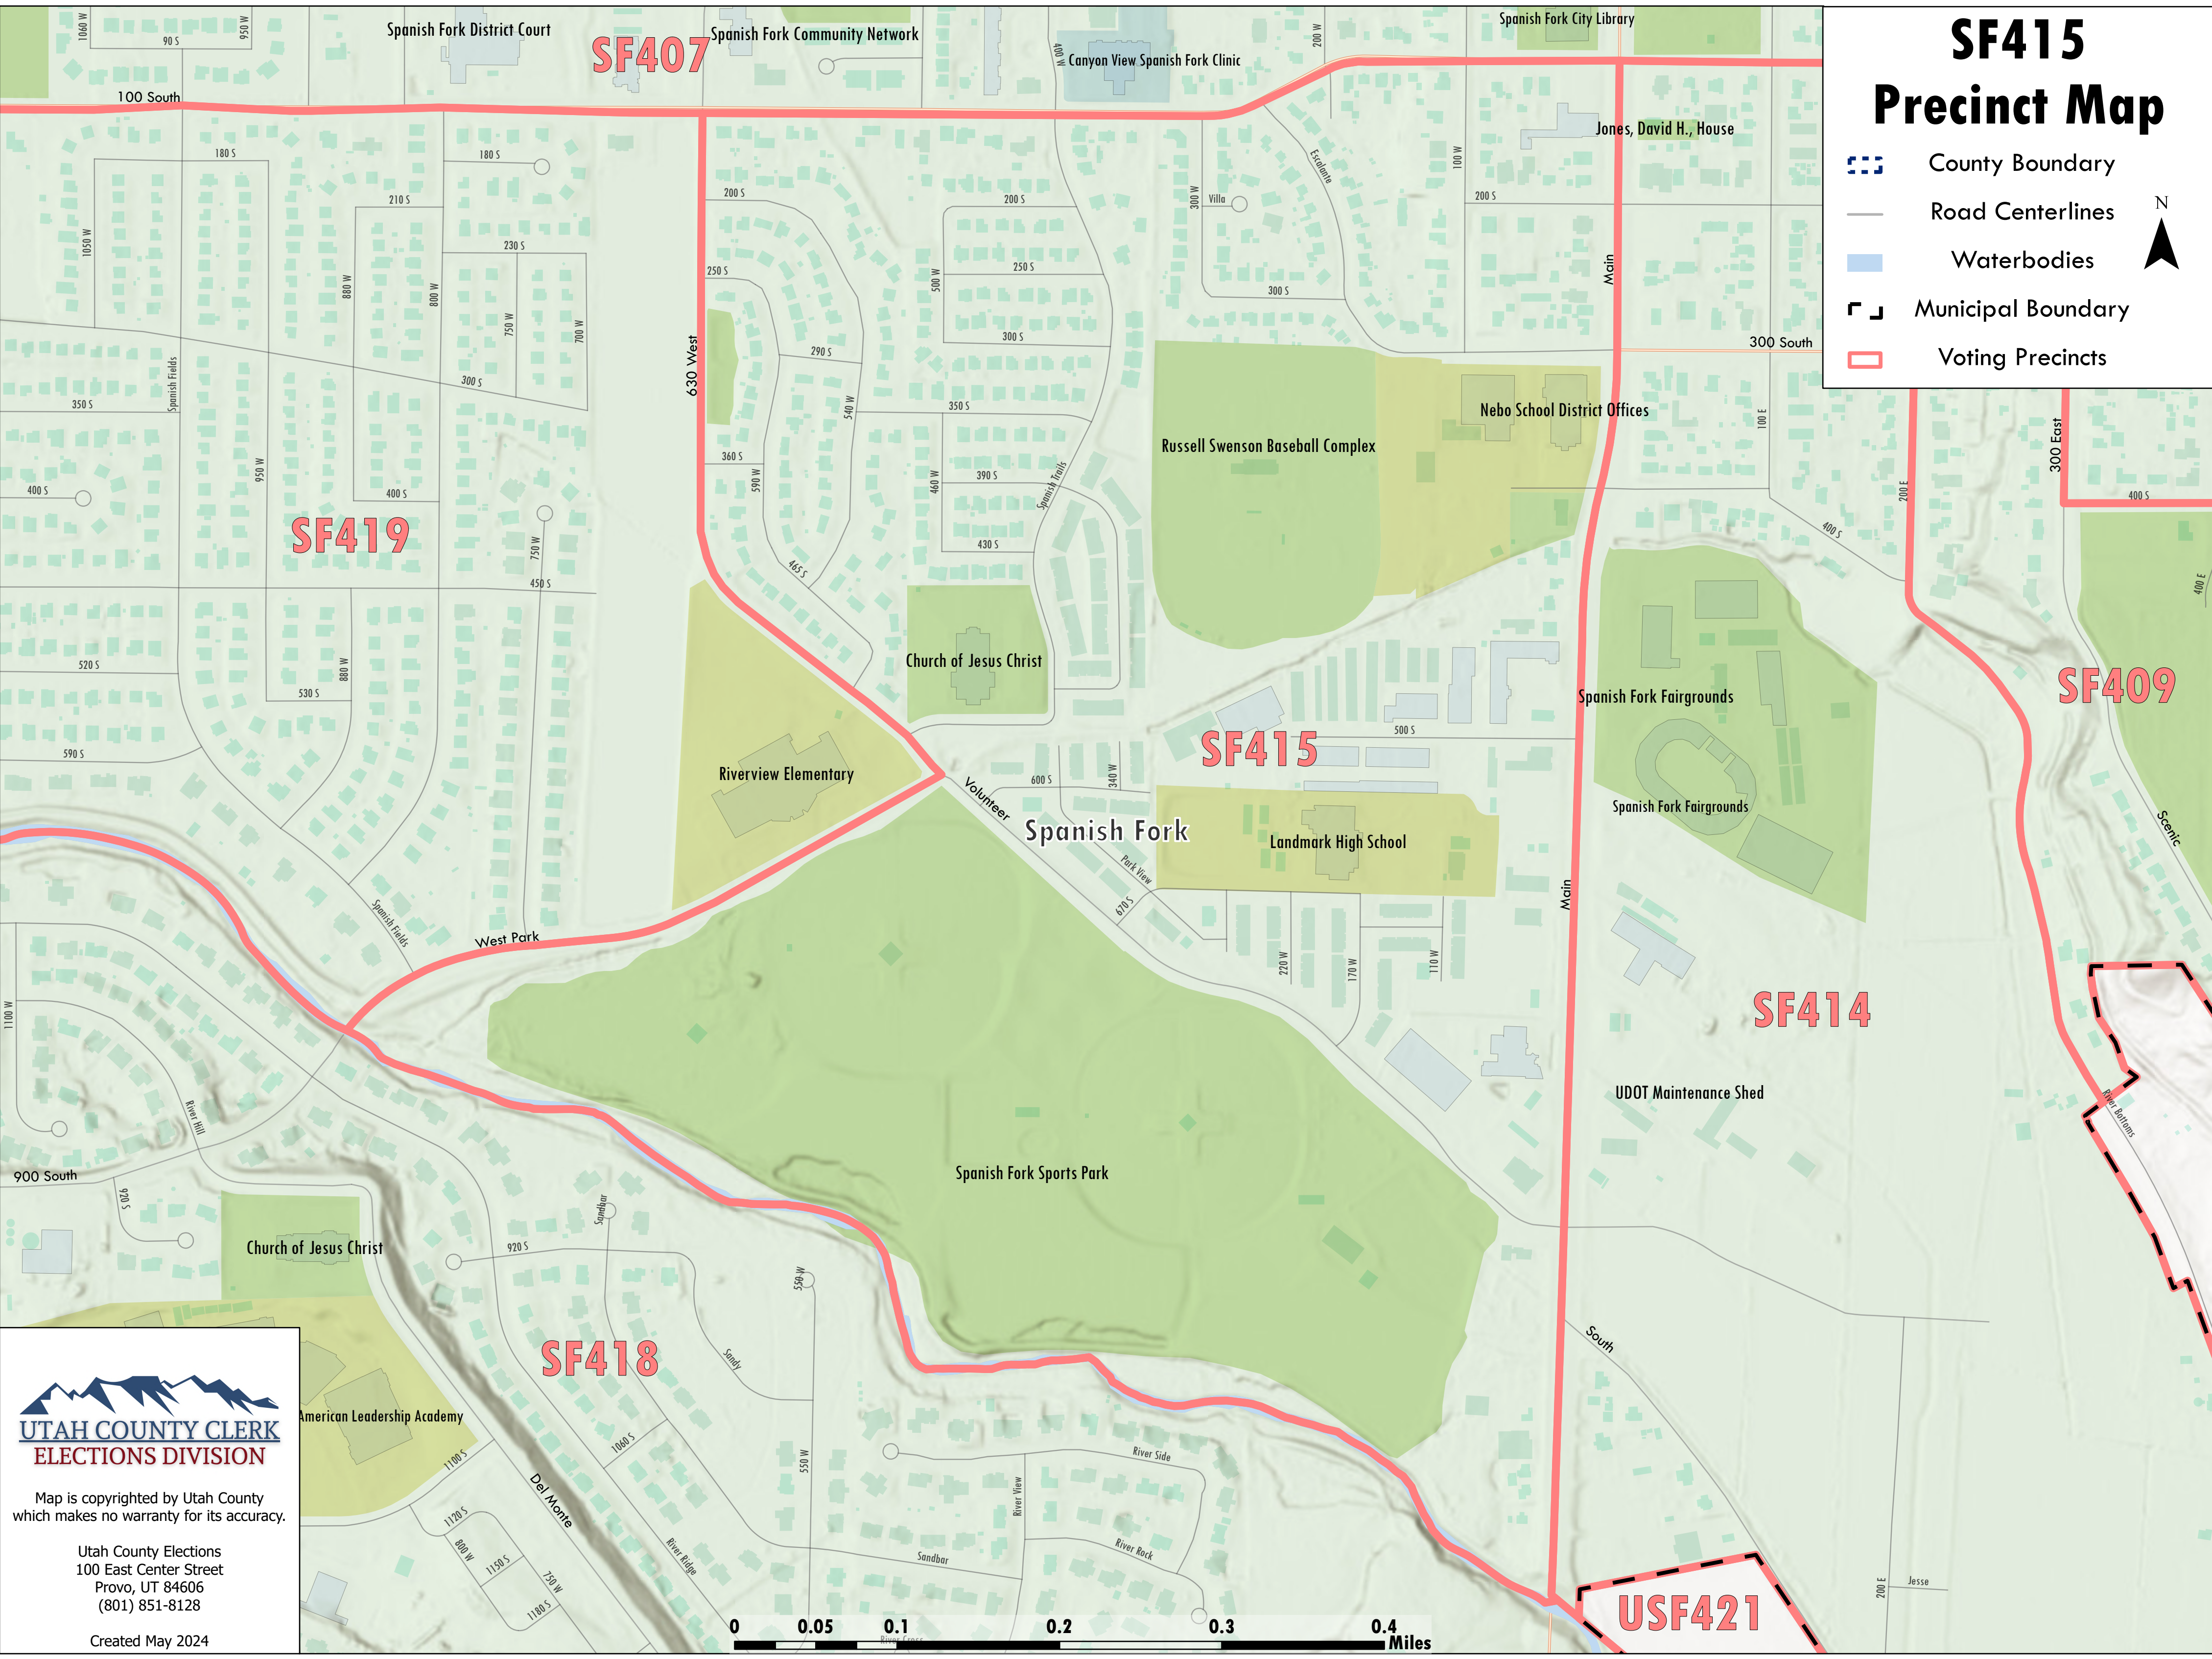

# SF415 Precinct Map

-  County Boundary
-  Road Centerlines
-  Waterbodies
-  Municipal Boundary
-  Voting Precincts

UTAH COUNTY CLERK  
ELECTIONS DIVISION

Map is copyrighted by Utah County  
which makes no warranty for its accuracy.

Utah County Elections  
100 East Center Street  
Provo, UT 84606  
(801) 851-8128

Created May 2024