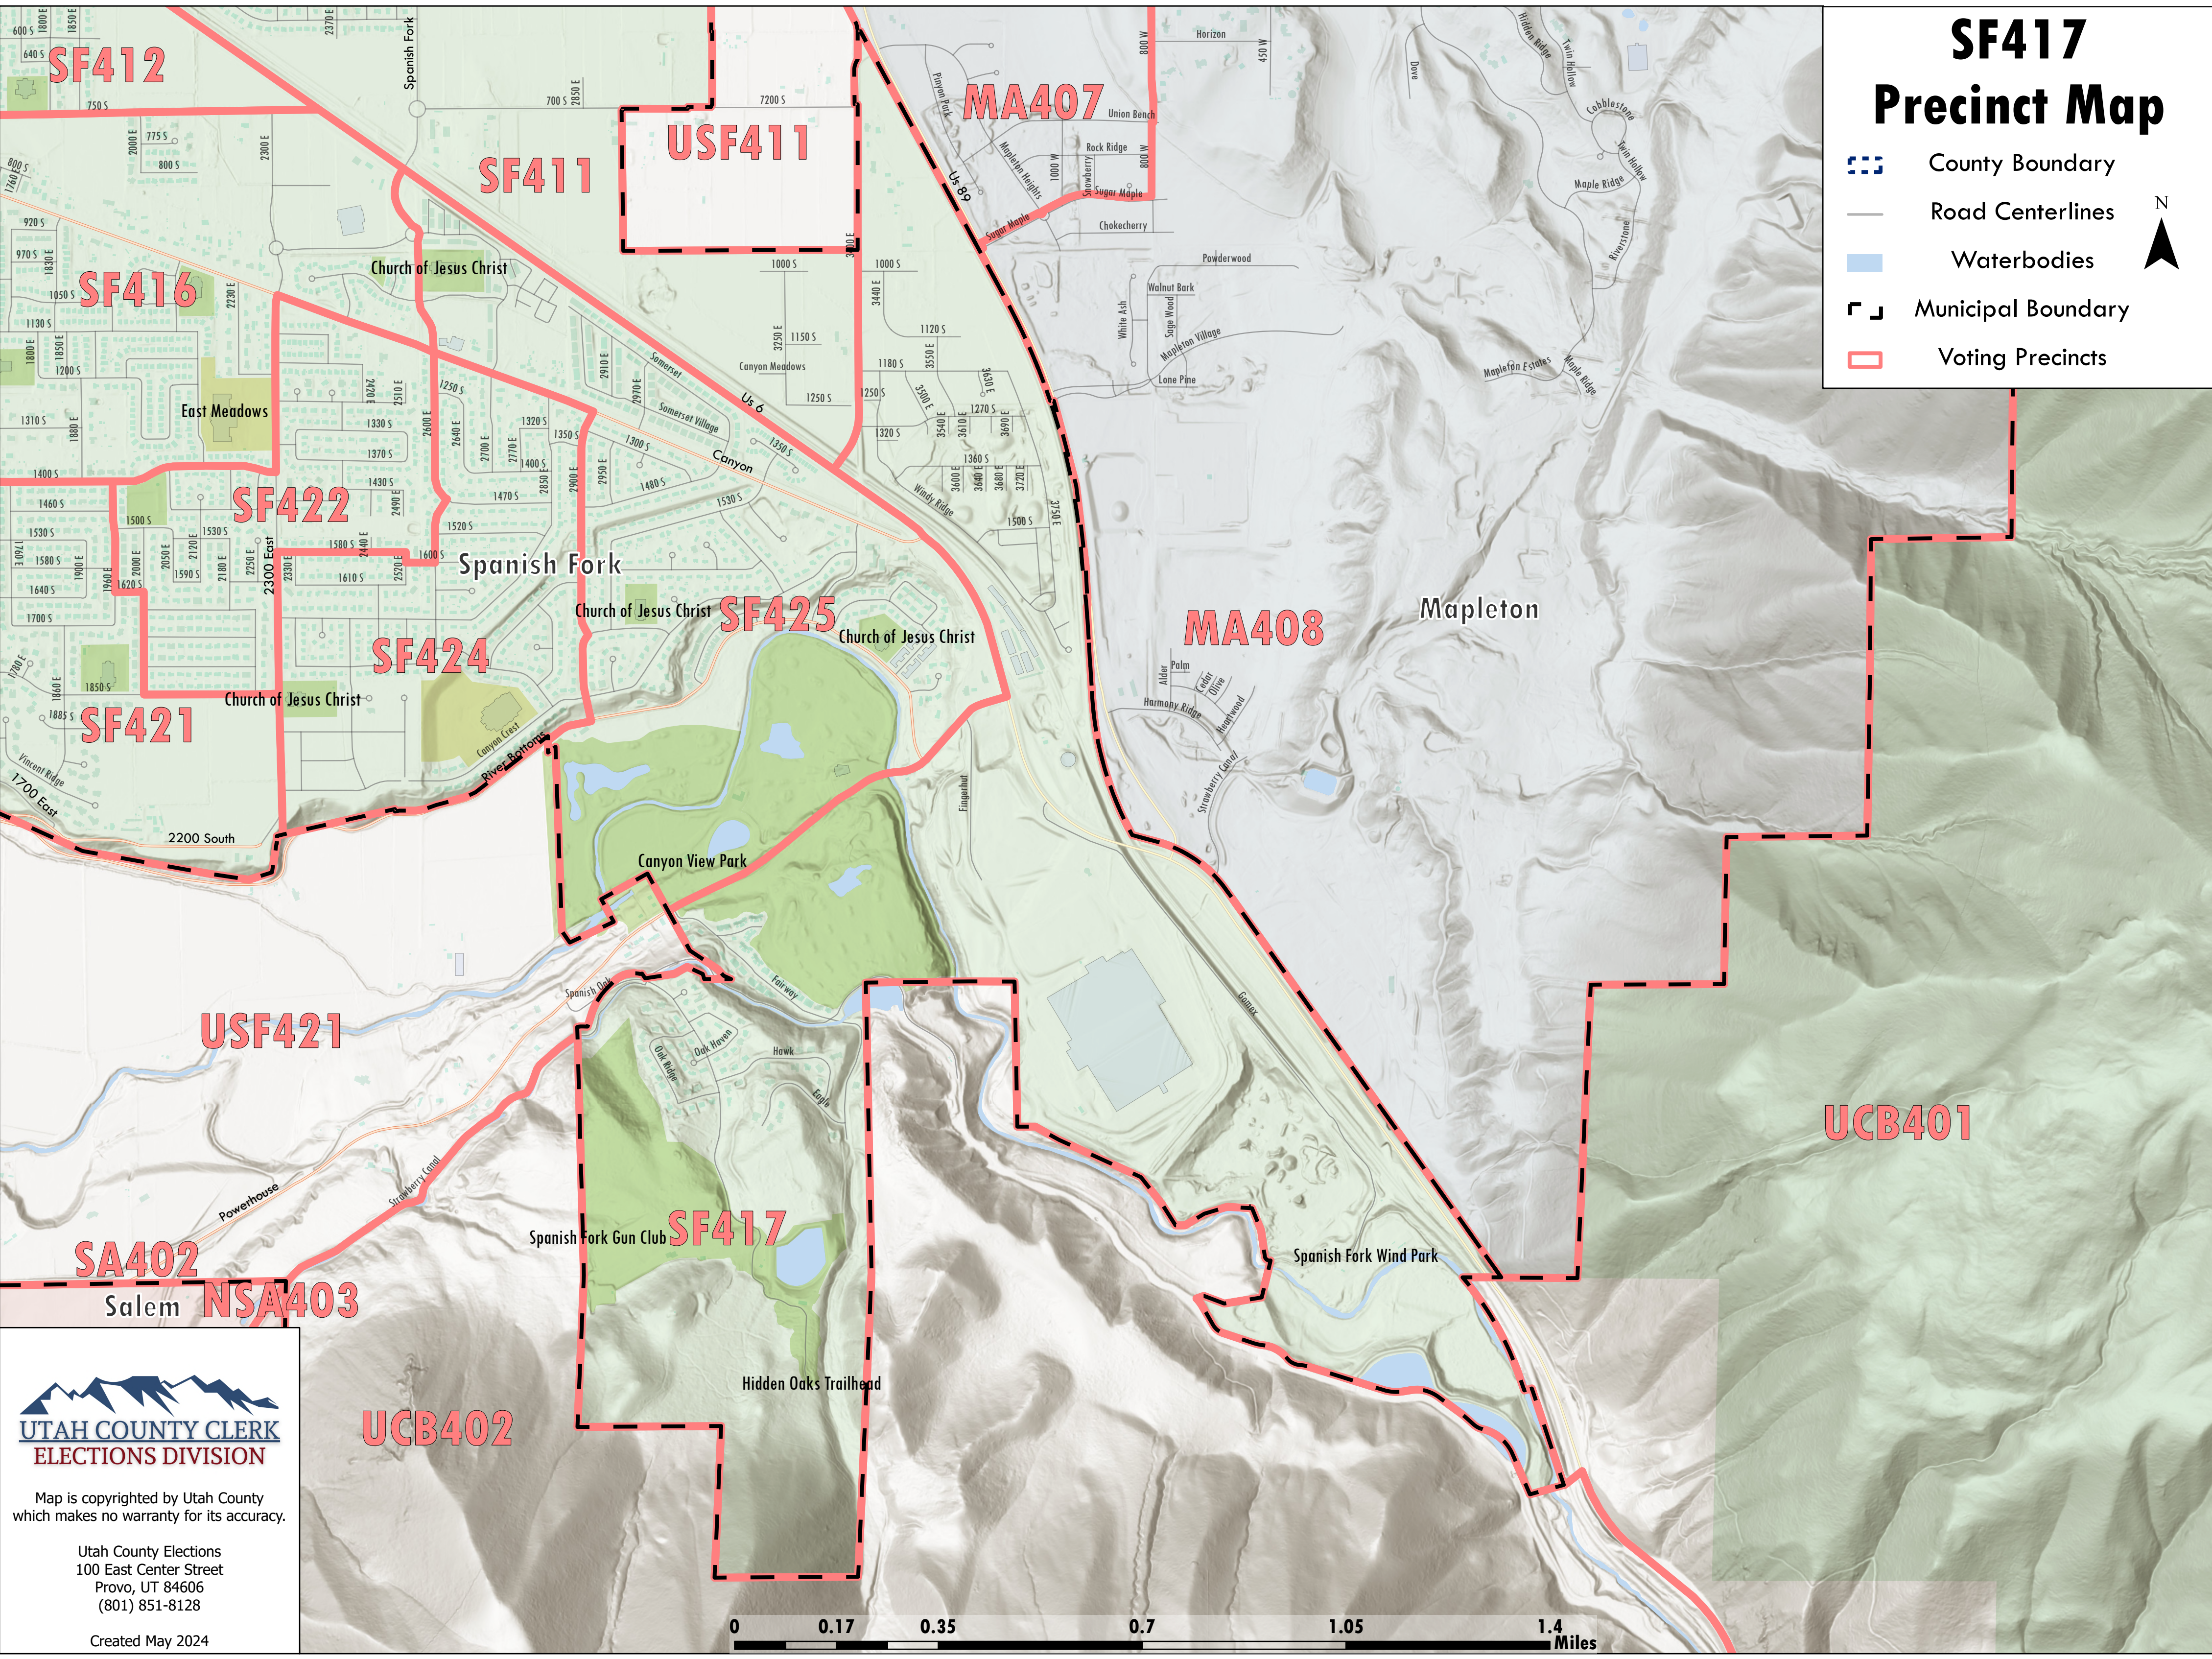

SF417 Precinct Map

-  County Boundary
-  Road Centerlines
-  Waterbodies
-  Municipal Boundary
-  Voting Precincts

Map is copyrighted by Utah County
which makes no warranty for its accuracy.

Utah County Elections
100 East Center Street
Provo, UT 84606
(801) 851-8128

Created May 2024