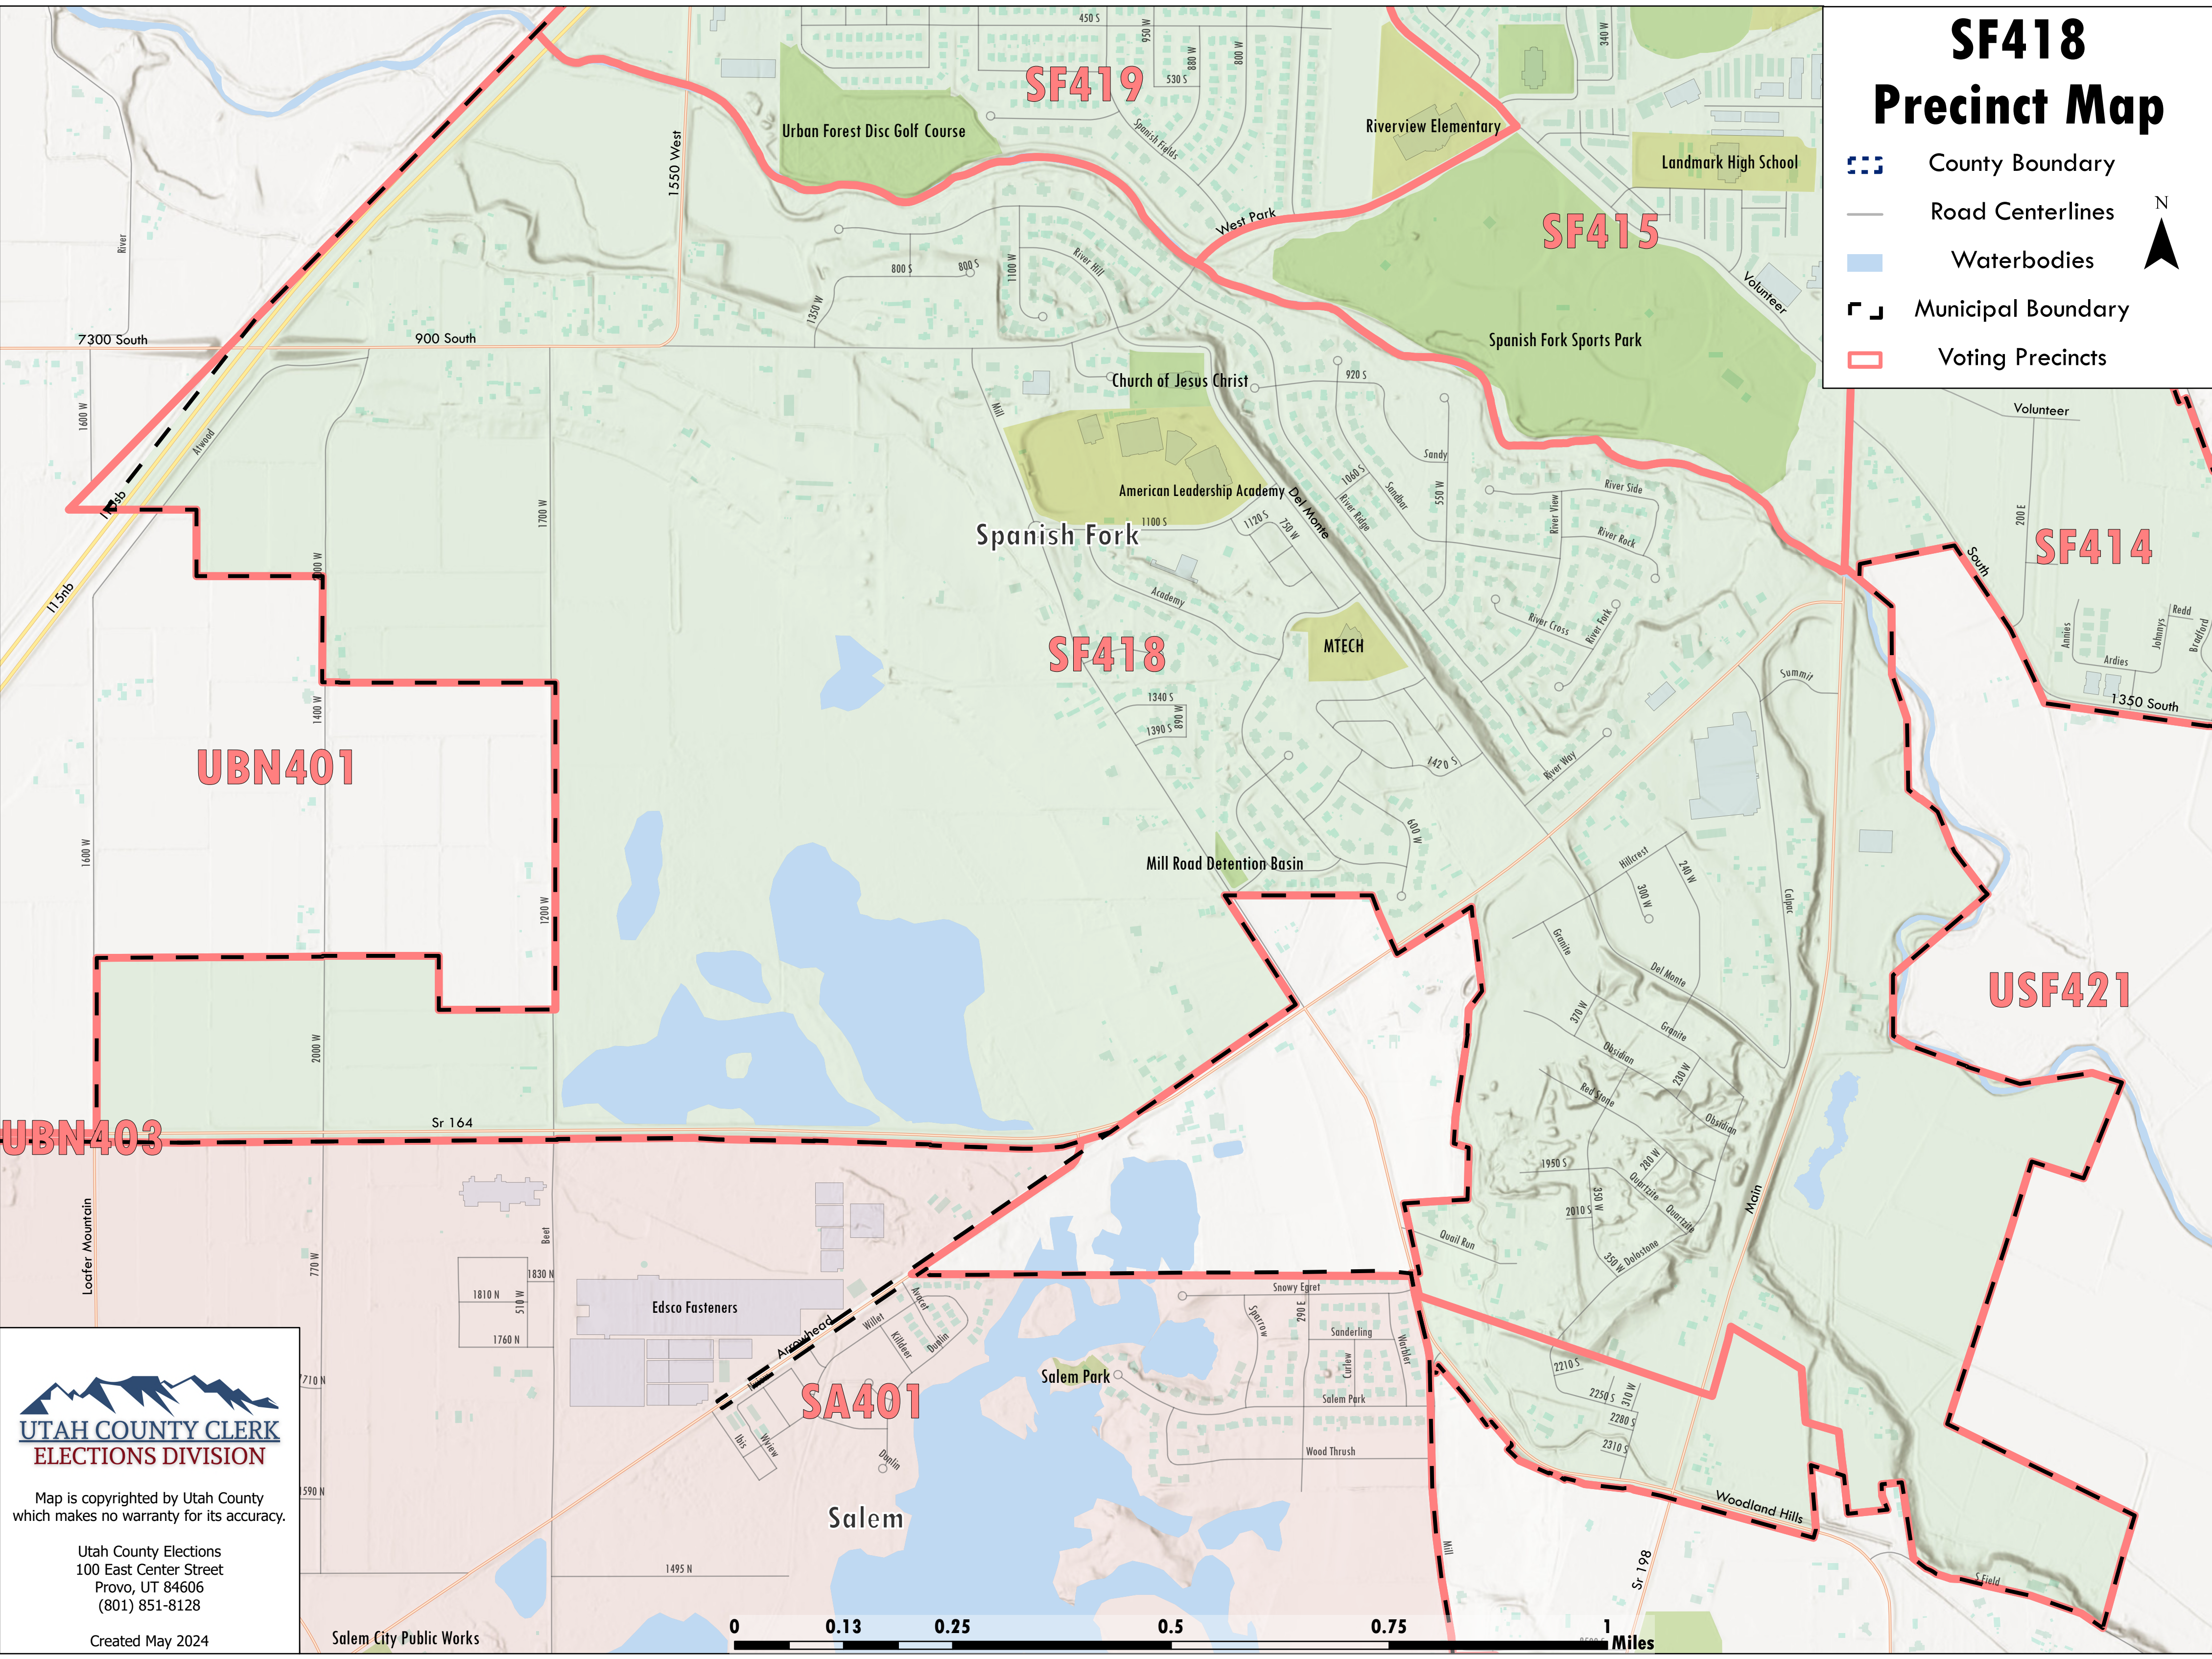

SF418 Precinct Map

-  County Boundary
-  Road Centerlines
-  Waterbodies
-  Municipal Boundary
-  Voting Precincts

Map is copyrighted by Utah County which makes no warranty for its accuracy.

Utah County Elections
 100 East Center Street
 Provo, UT 84606
 (801) 851-8128

Created May 2024

Salem City Public Works