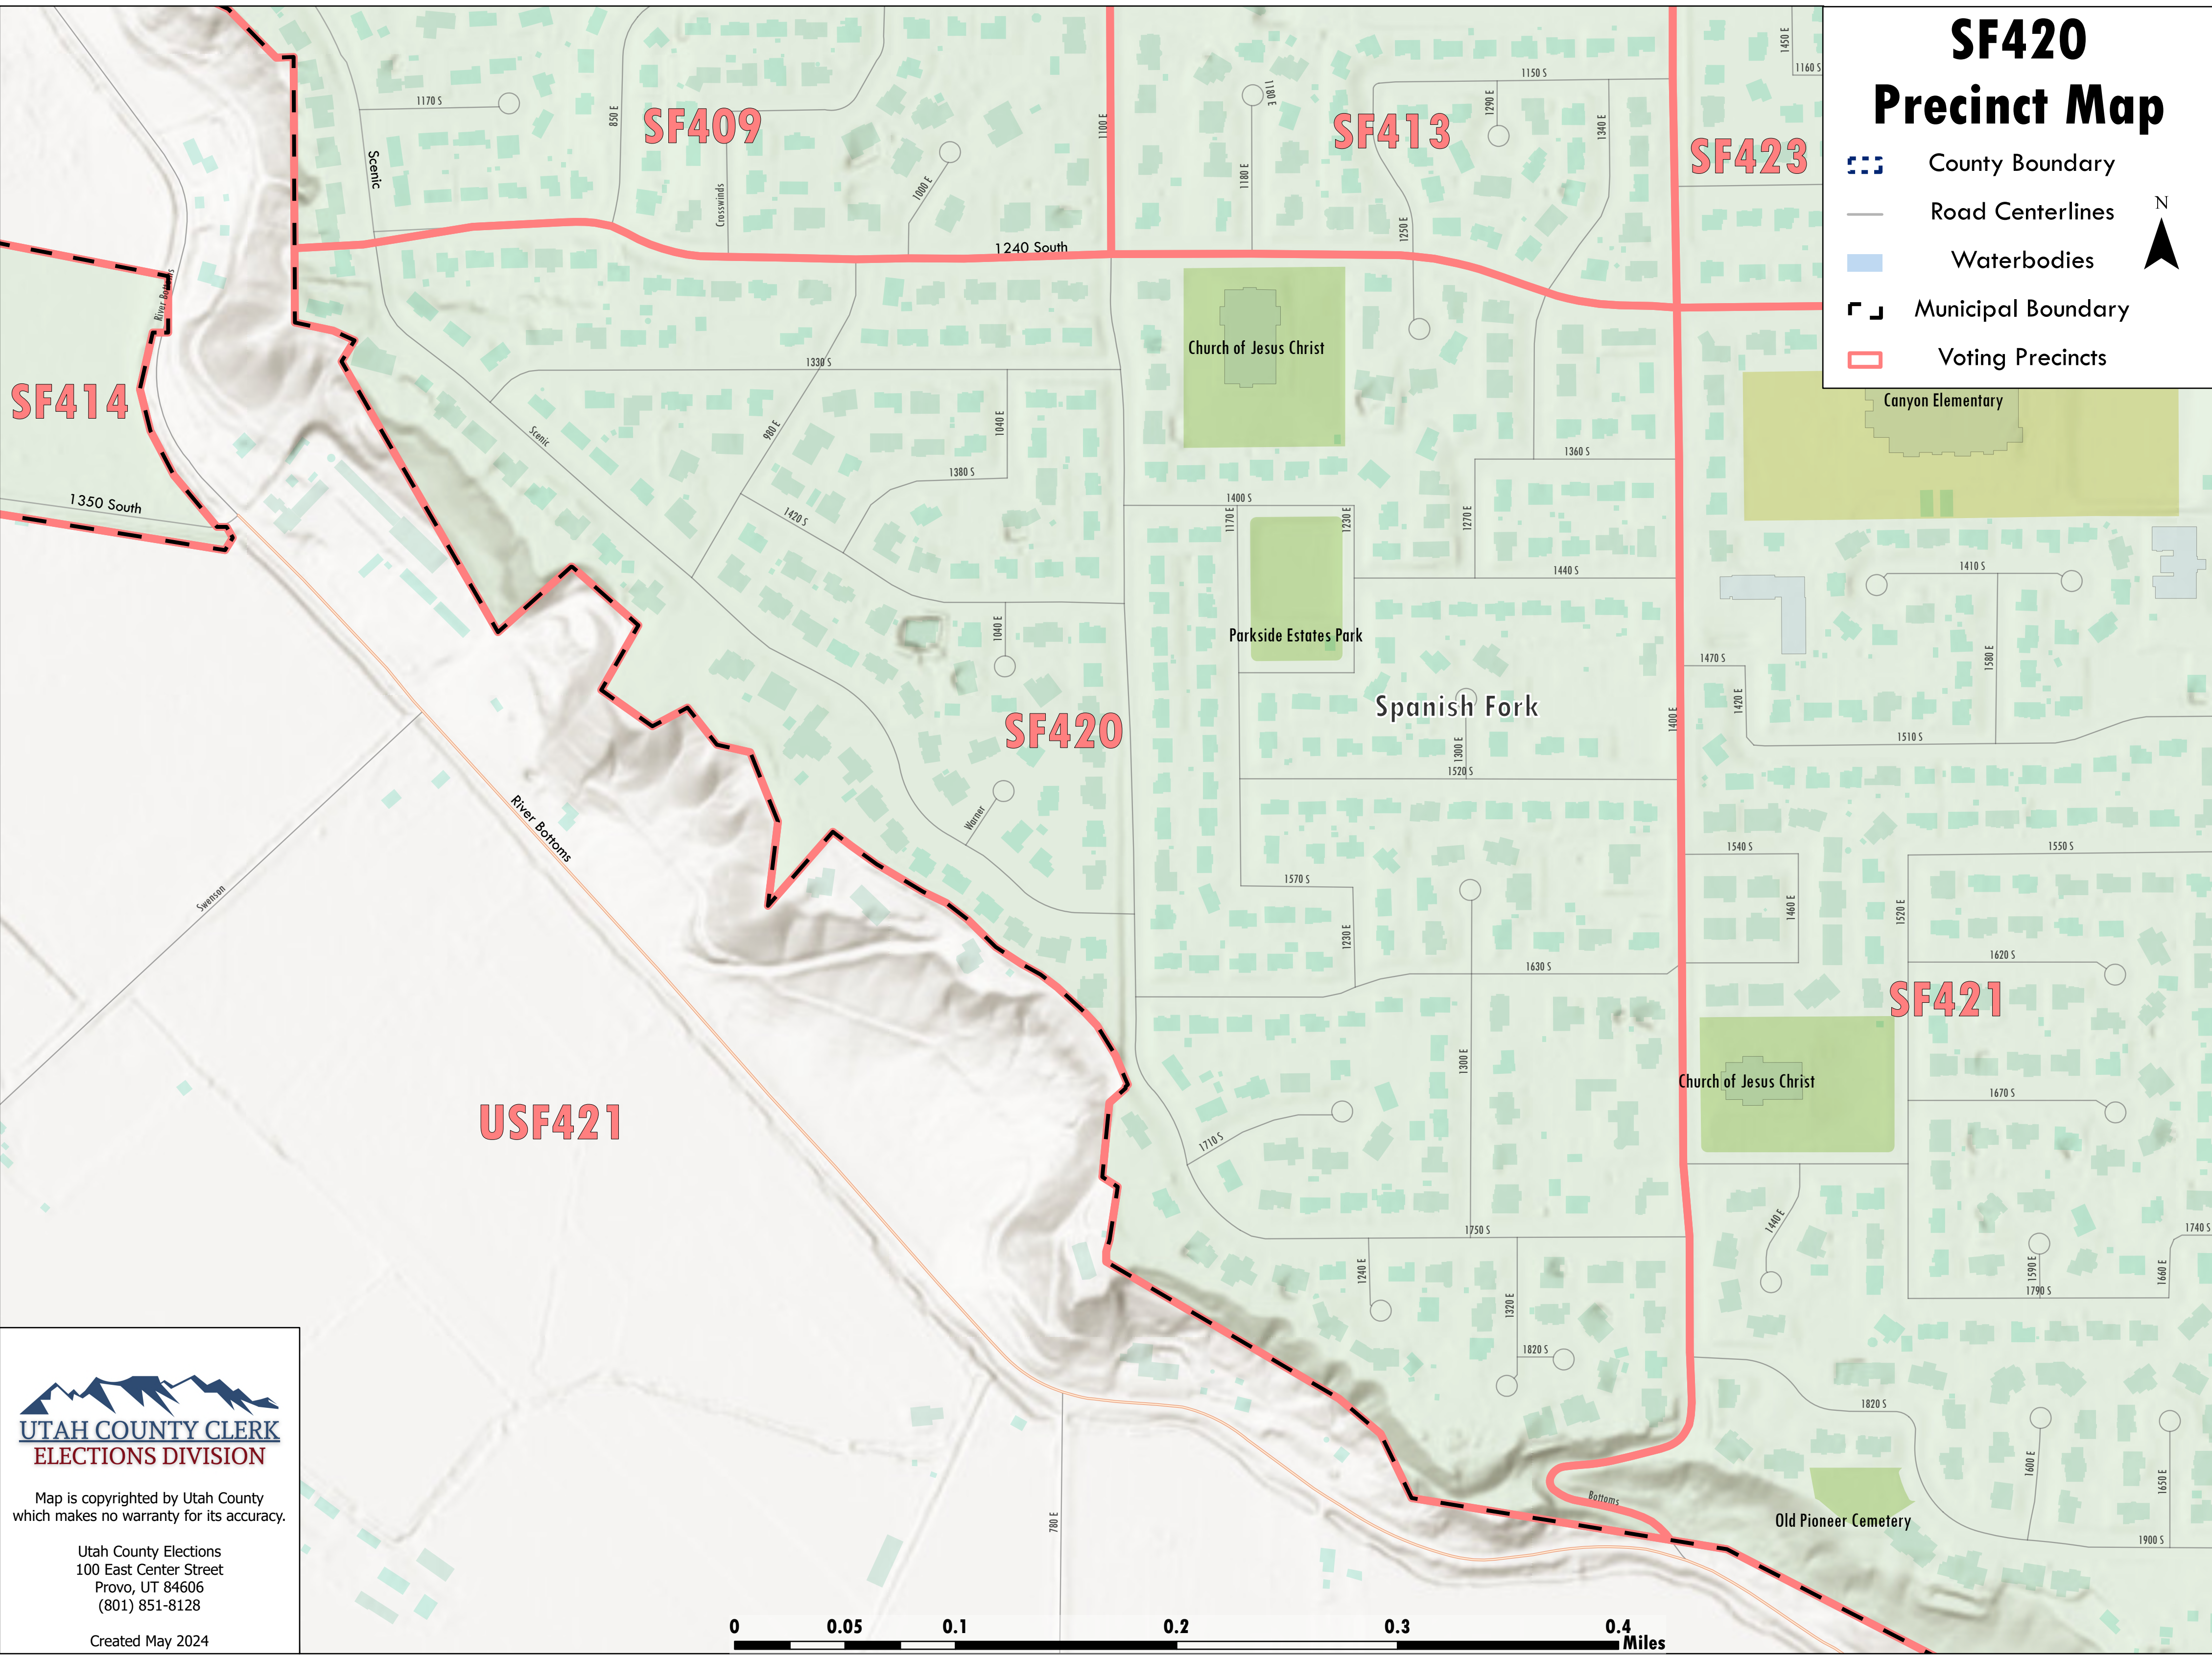

# SF420 Precinct Map

-  County Boundary
-  Road Centerlines
-  Waterbodies
-  Municipal Boundary
-  Voting Precincts

Map is copyrighted by Utah County which makes no warranty for its accuracy.

Utah County Elections  
100 East Center Street  
Provo, UT 84606  
(801) 851-8128

Created May 2024