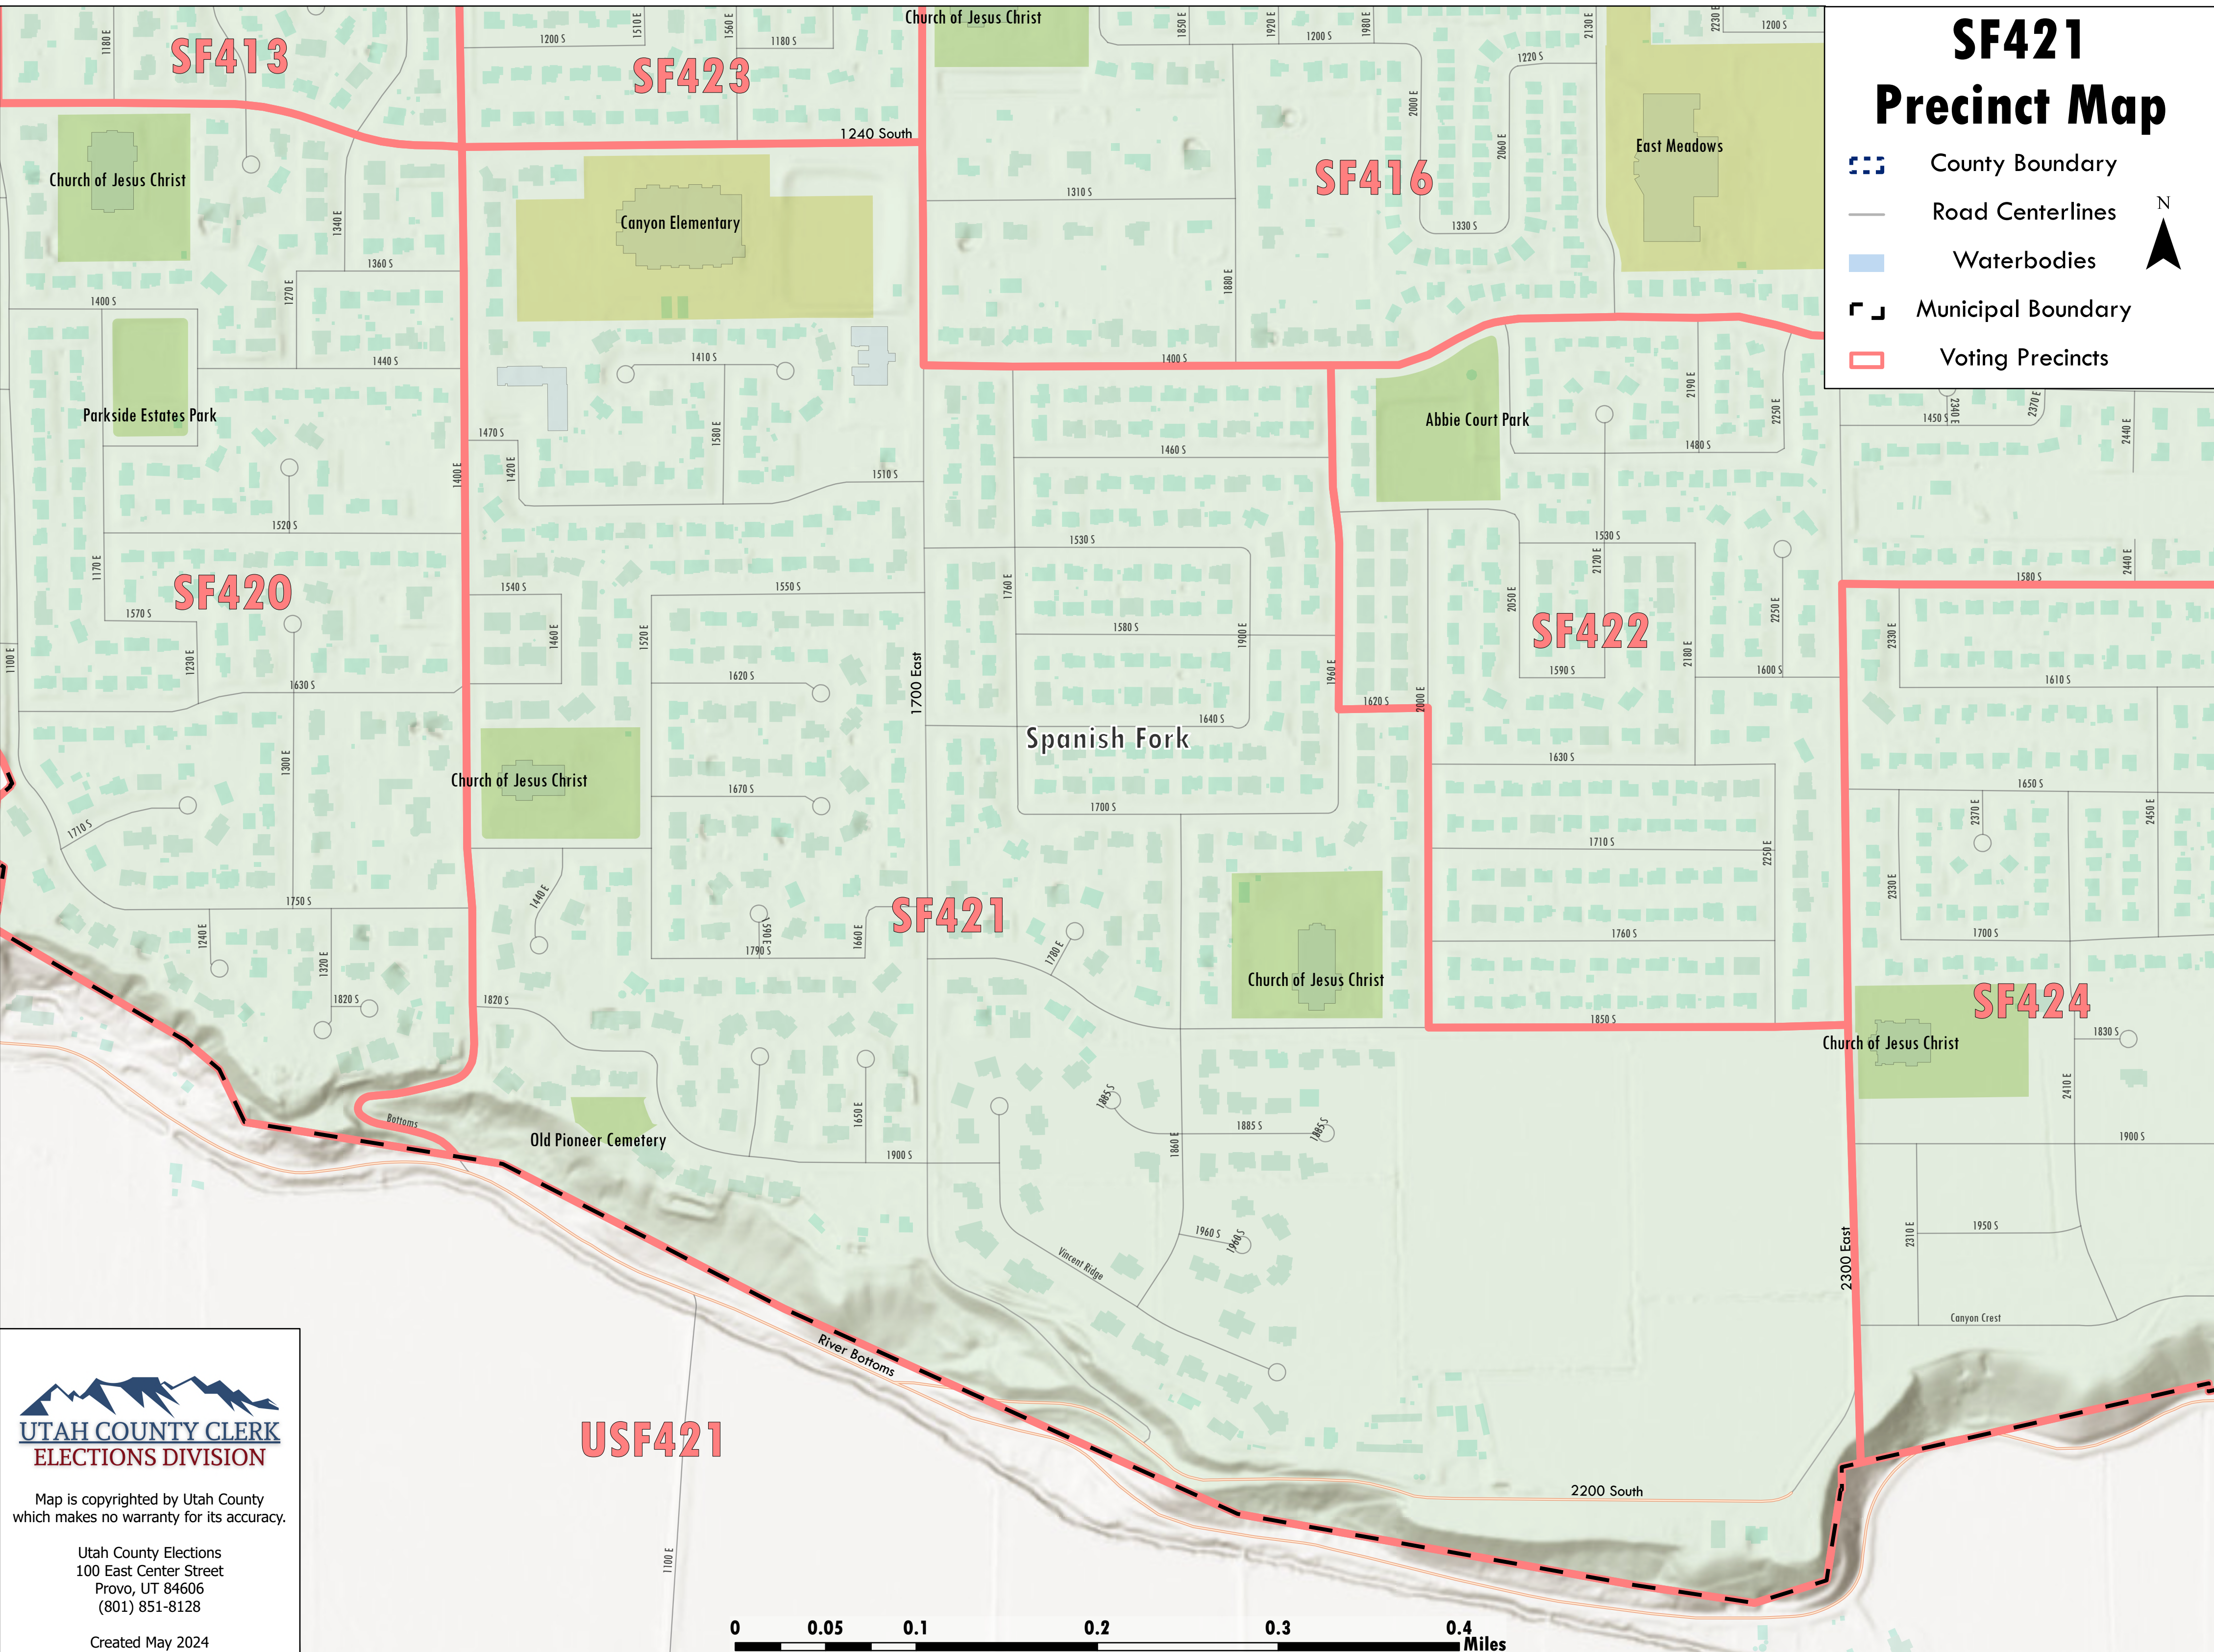

SF421 Precinct Map

-  County Boundary
-  Road Centerlines
-  Waterbodies
-  Municipal Boundary
-  Voting Precincts

Map is copyrighted by Utah County which makes no warranty for its accuracy.

Utah County Elections
100 East Center Street
Provo, UT 84606
(801) 851-8128

Created May 2024