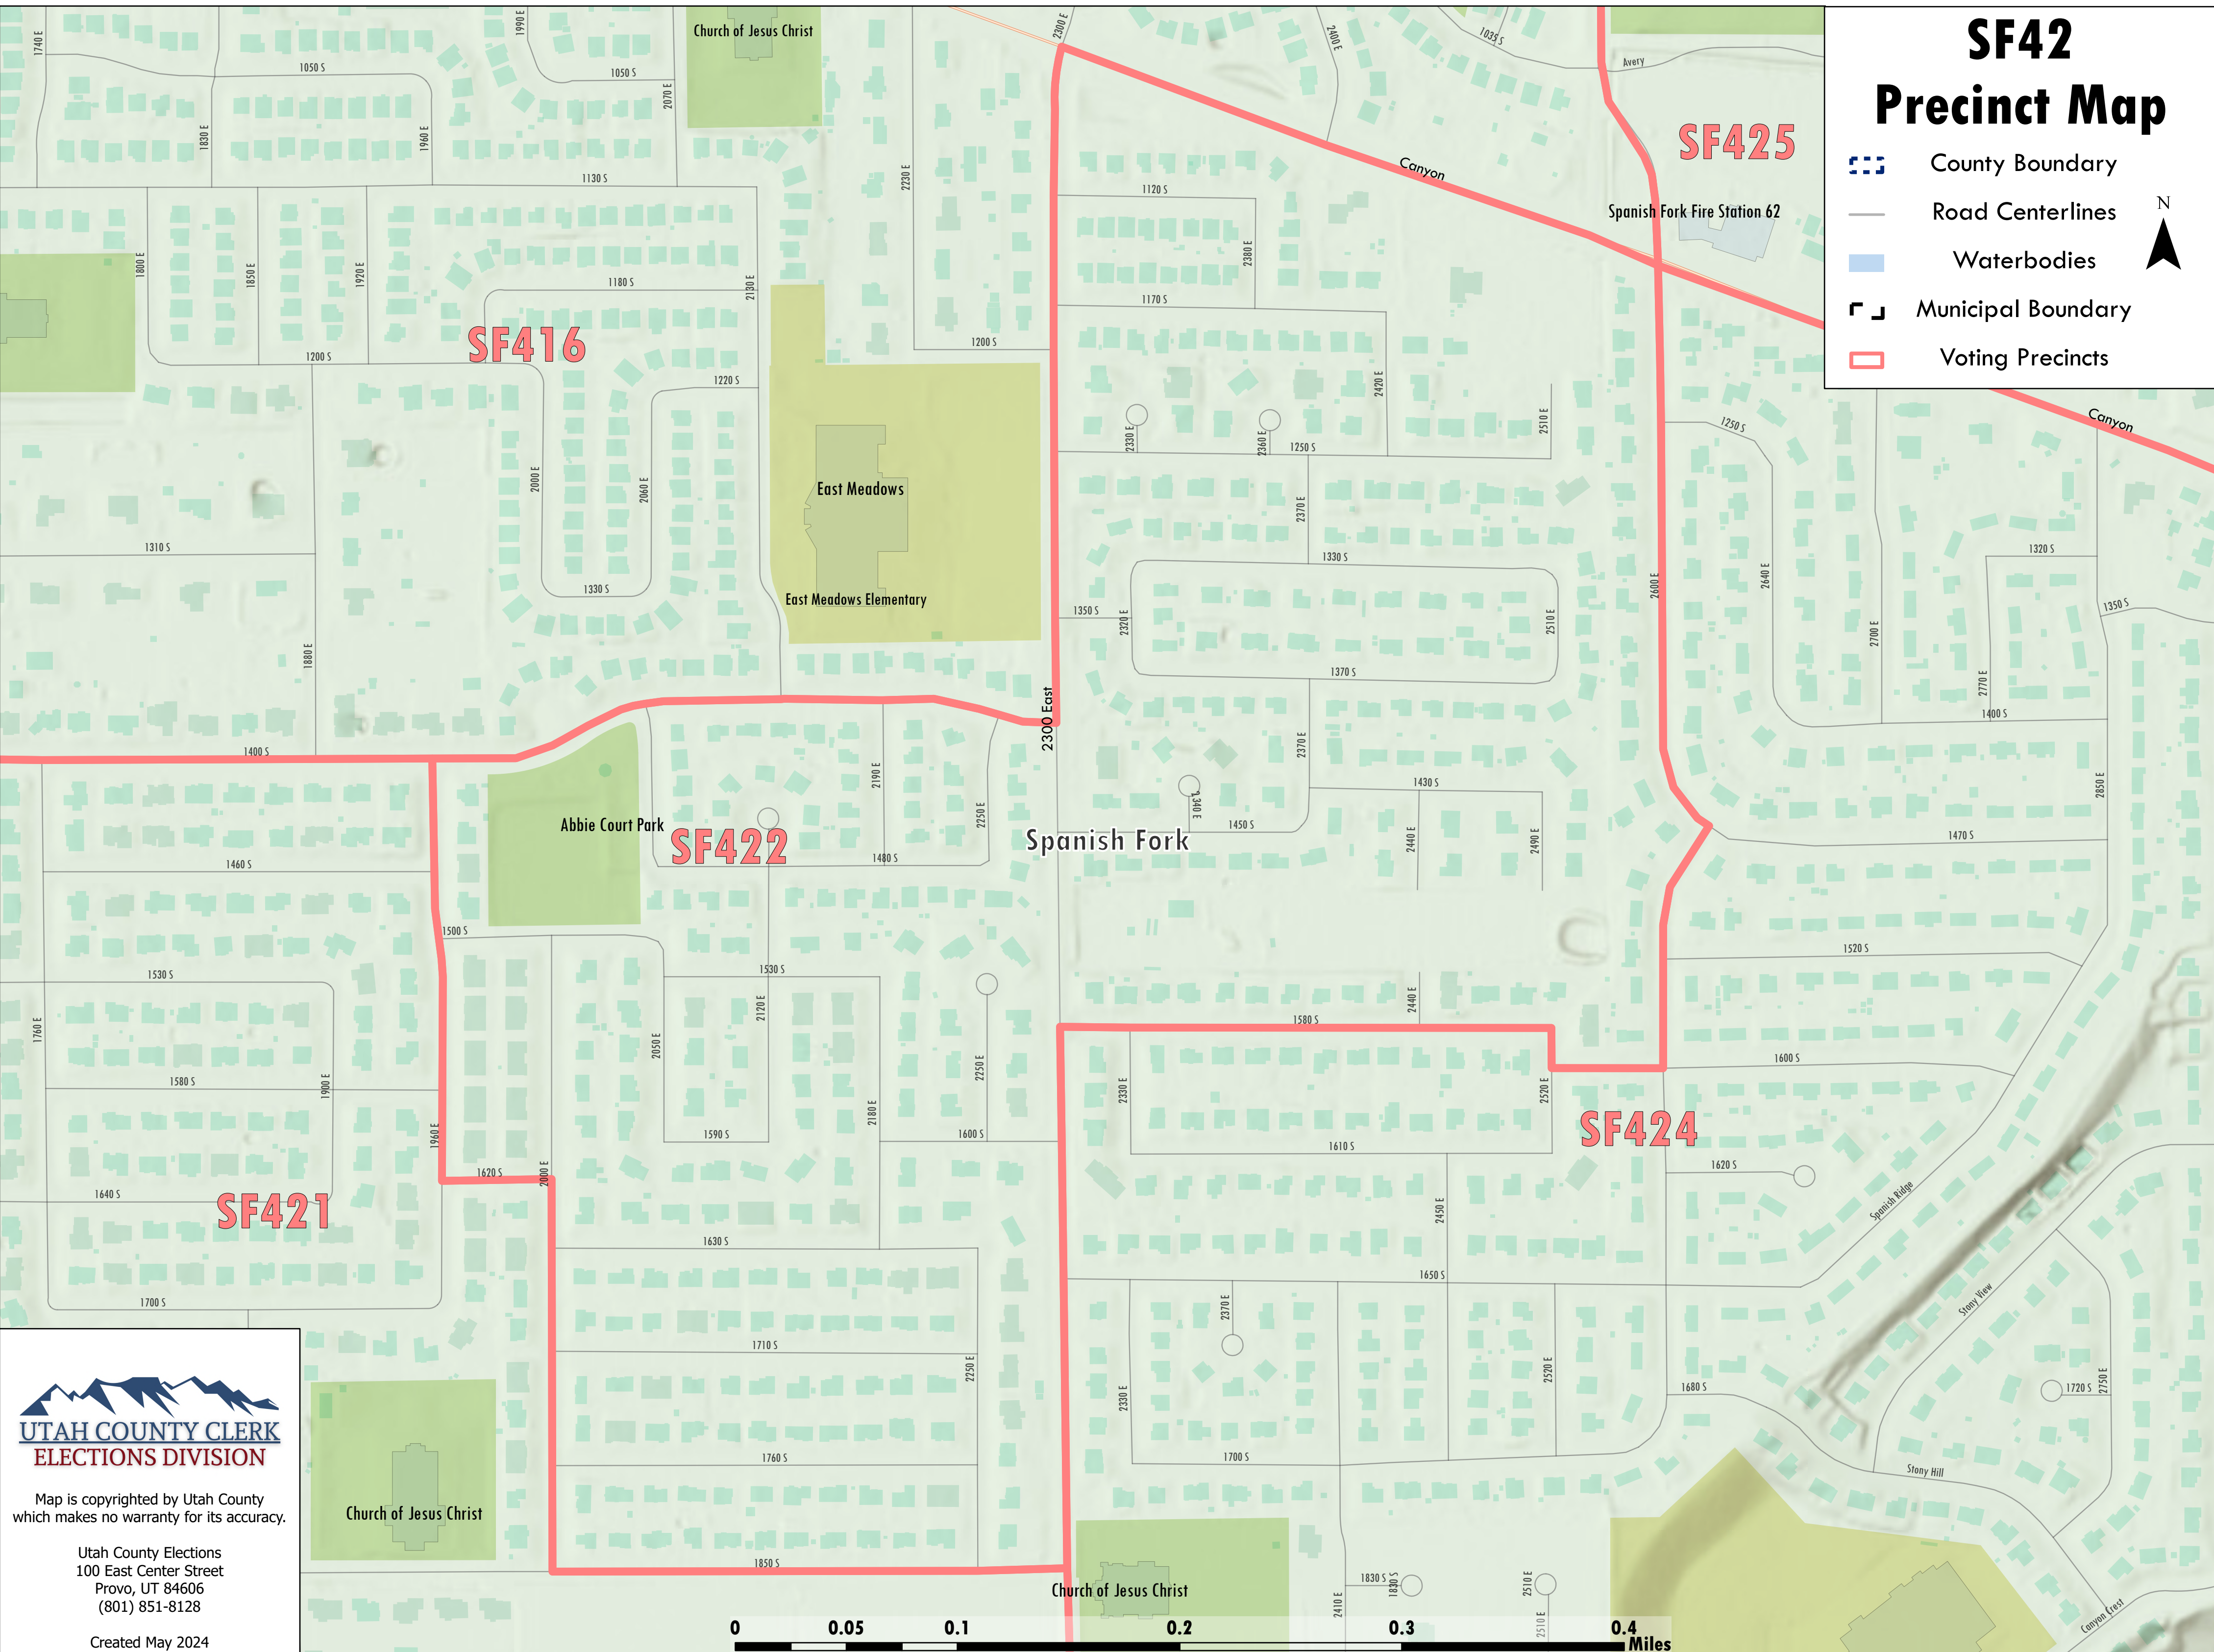

SF42

Precinct Map

-  County Boundary
-  Road Centerlines
-  Waterbodies
-  Municipal Boundary
-  Voting Precincts

N

Map is copyrighted by Utah County which makes no warranty for its accuracy.

Utah County Elections
100 East Center Street
Provo, UT 84606
(801) 851-8128

Created May 2024