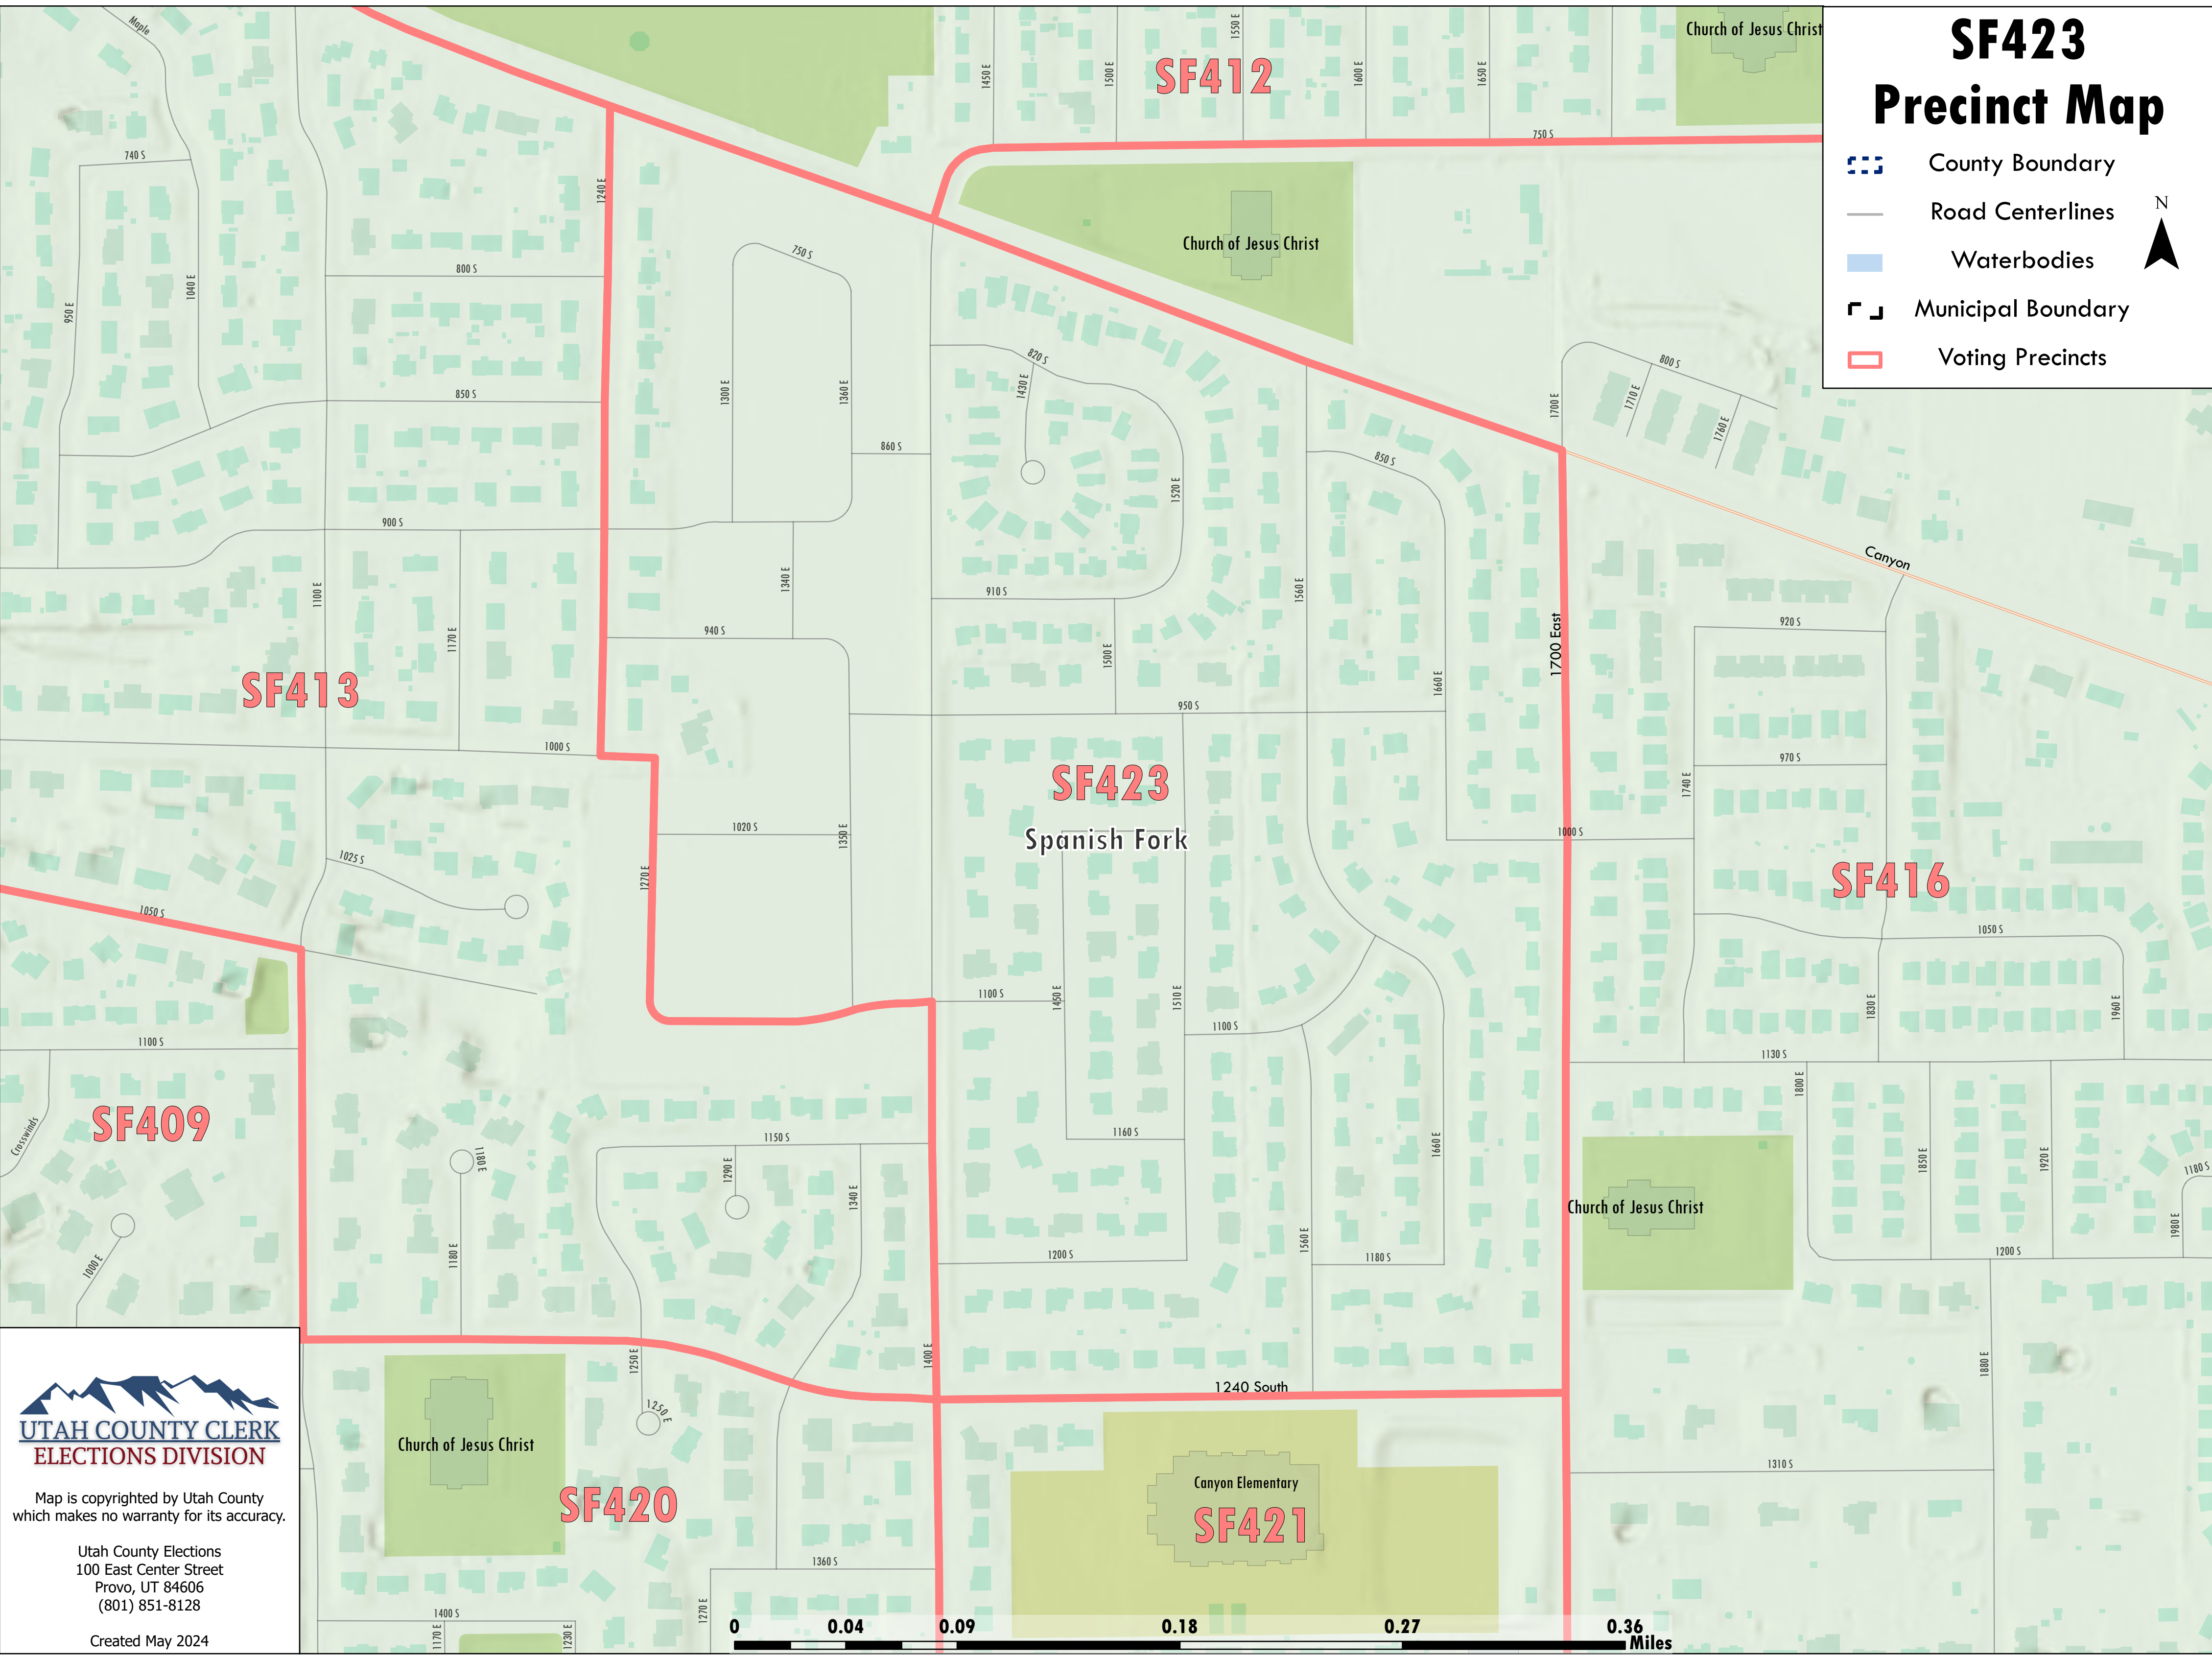

SF423 Precinct Map

-  County Boundary
-  Road Centerlines
-  Waterbodies
-  Municipal Boundary
-  Voting Precincts

Map is copyrighted by Utah County which makes no warranty for its accuracy.

Utah County Elections
100 East Center Street
Provo, UT 84606
(801) 851-8128

Created May 2024