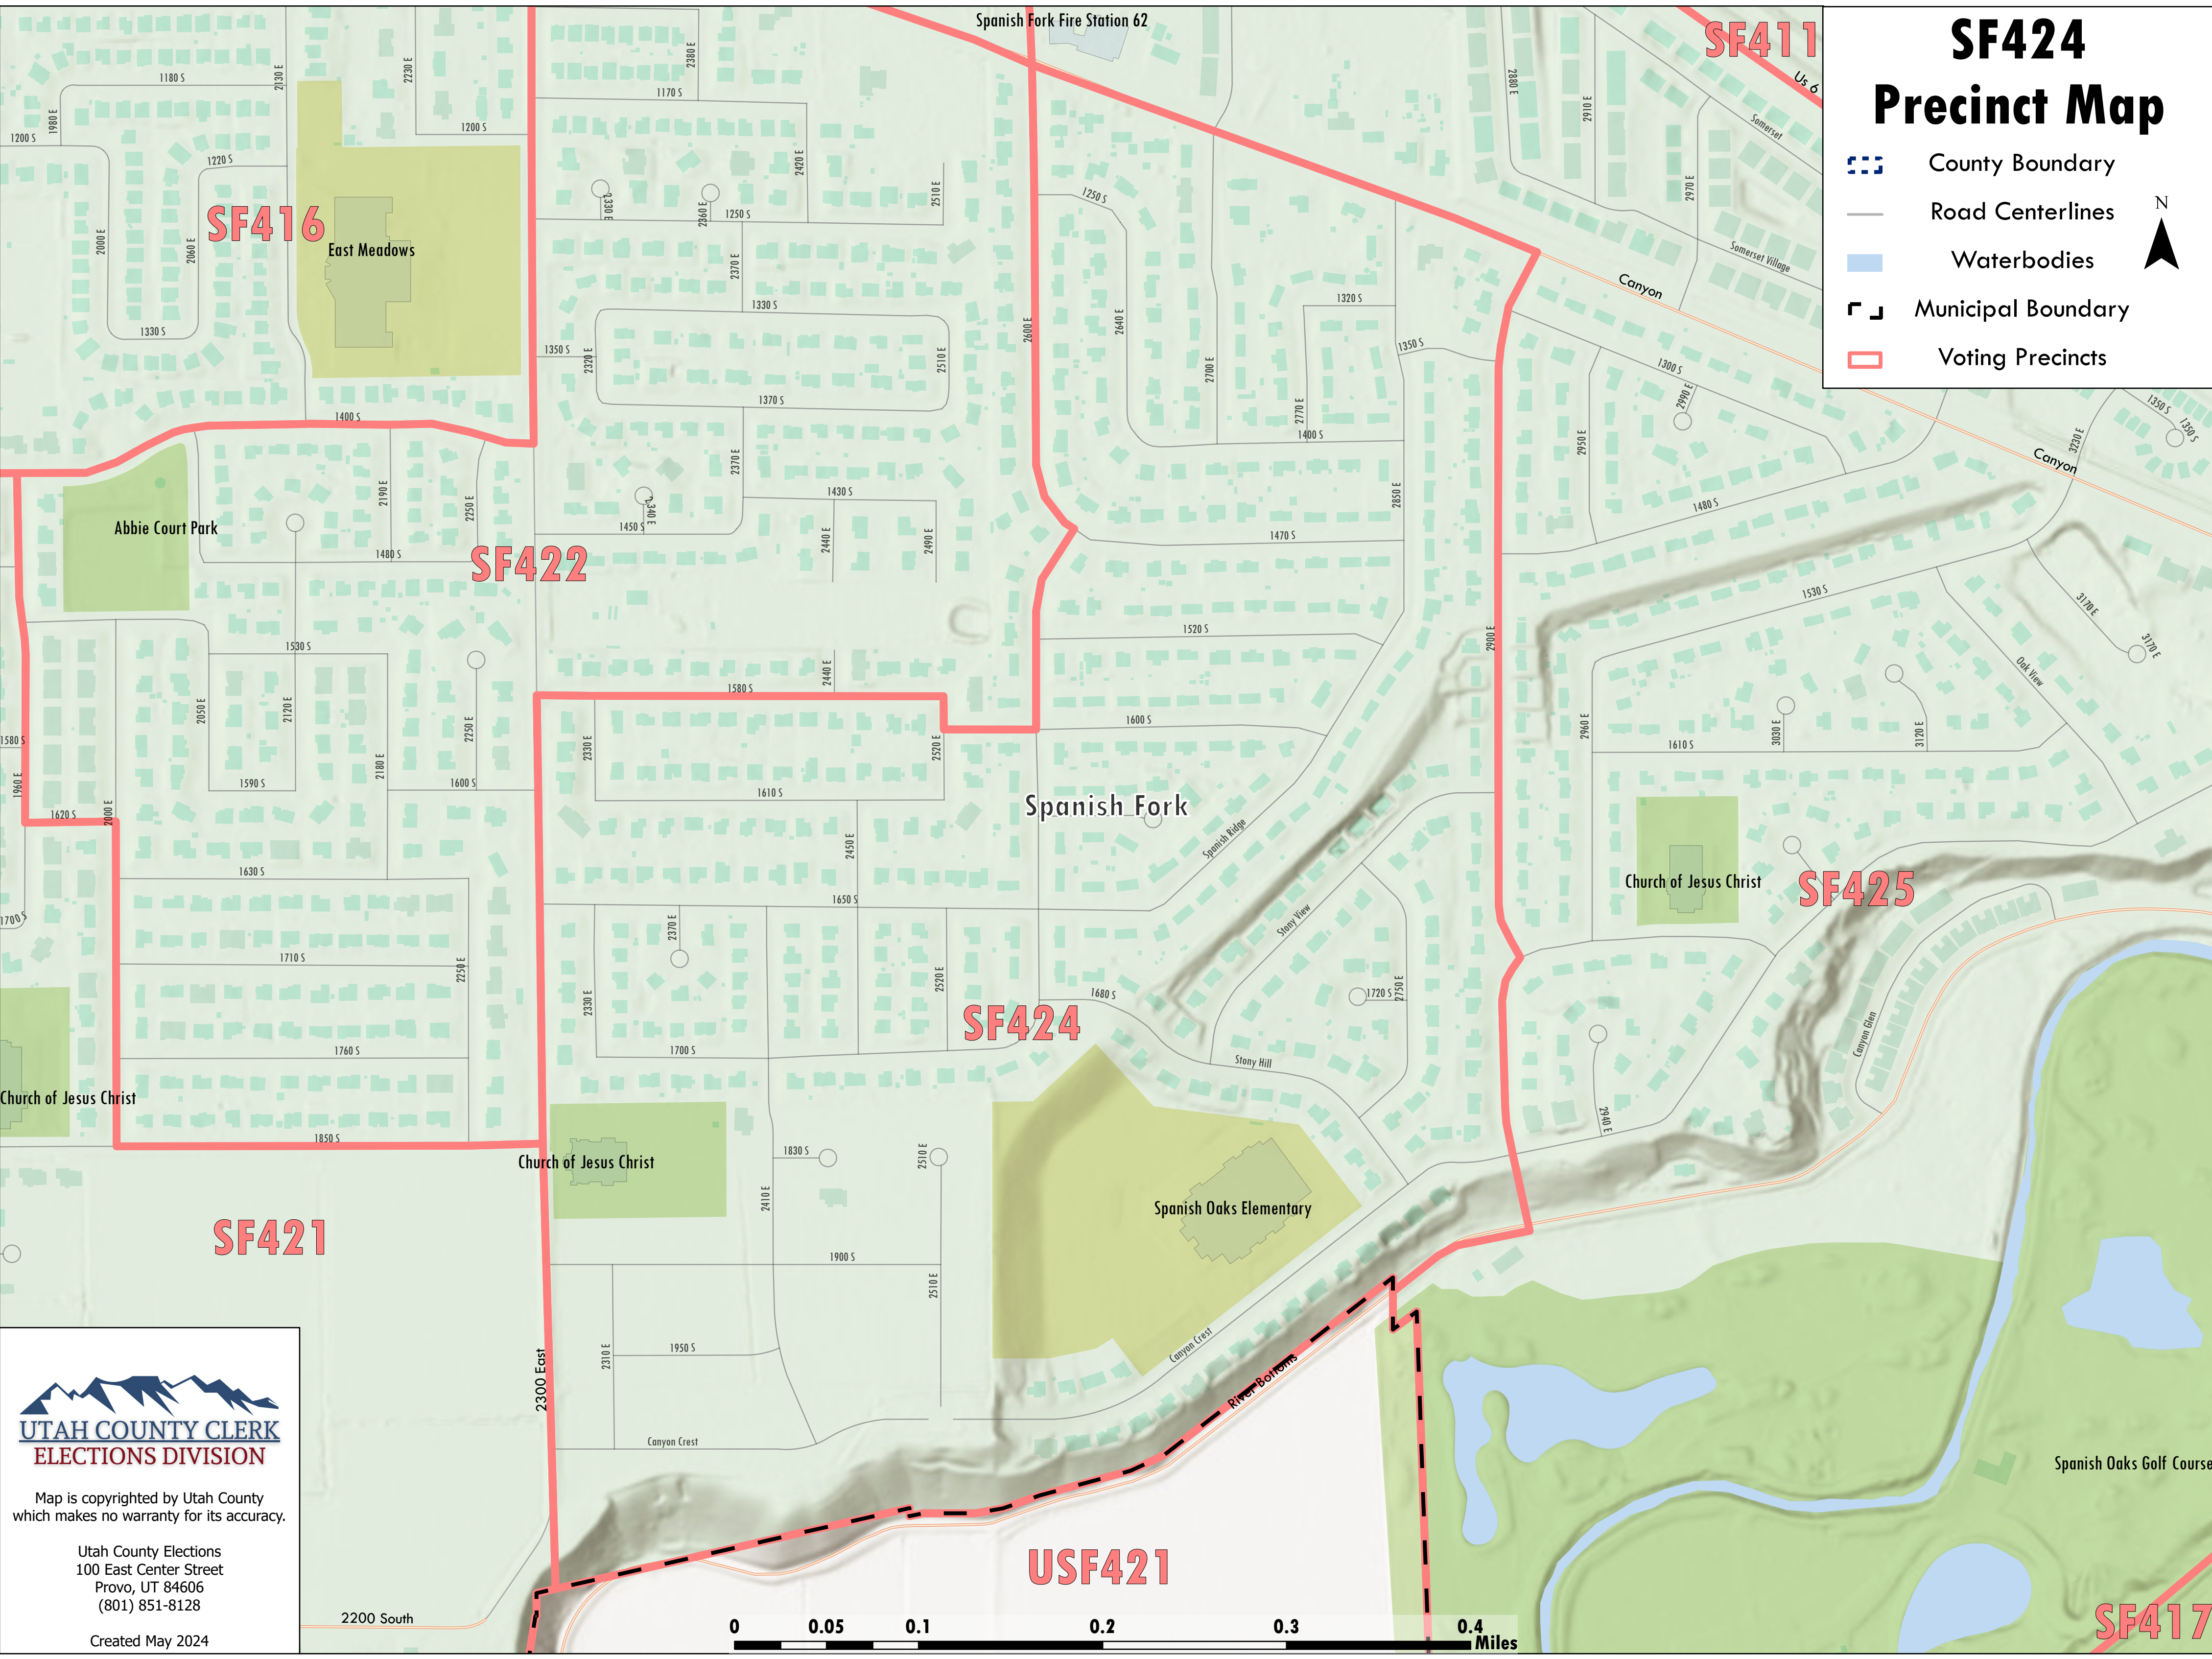

SF424 Precinct Map

-  County Boundary
-  Road Centerlines
-  Waterbodies
-  Municipal Boundary
-  Voting Precincts

**UTAH COUNTY CLERK
ELECTIONS DIVISION**

Map is copyrighted by Utah County
which makes no warranty for its accuracy.

Utah County Elections
100 East Center Street
Provo, UT 84606
(801) 851-8128

Created May 2024