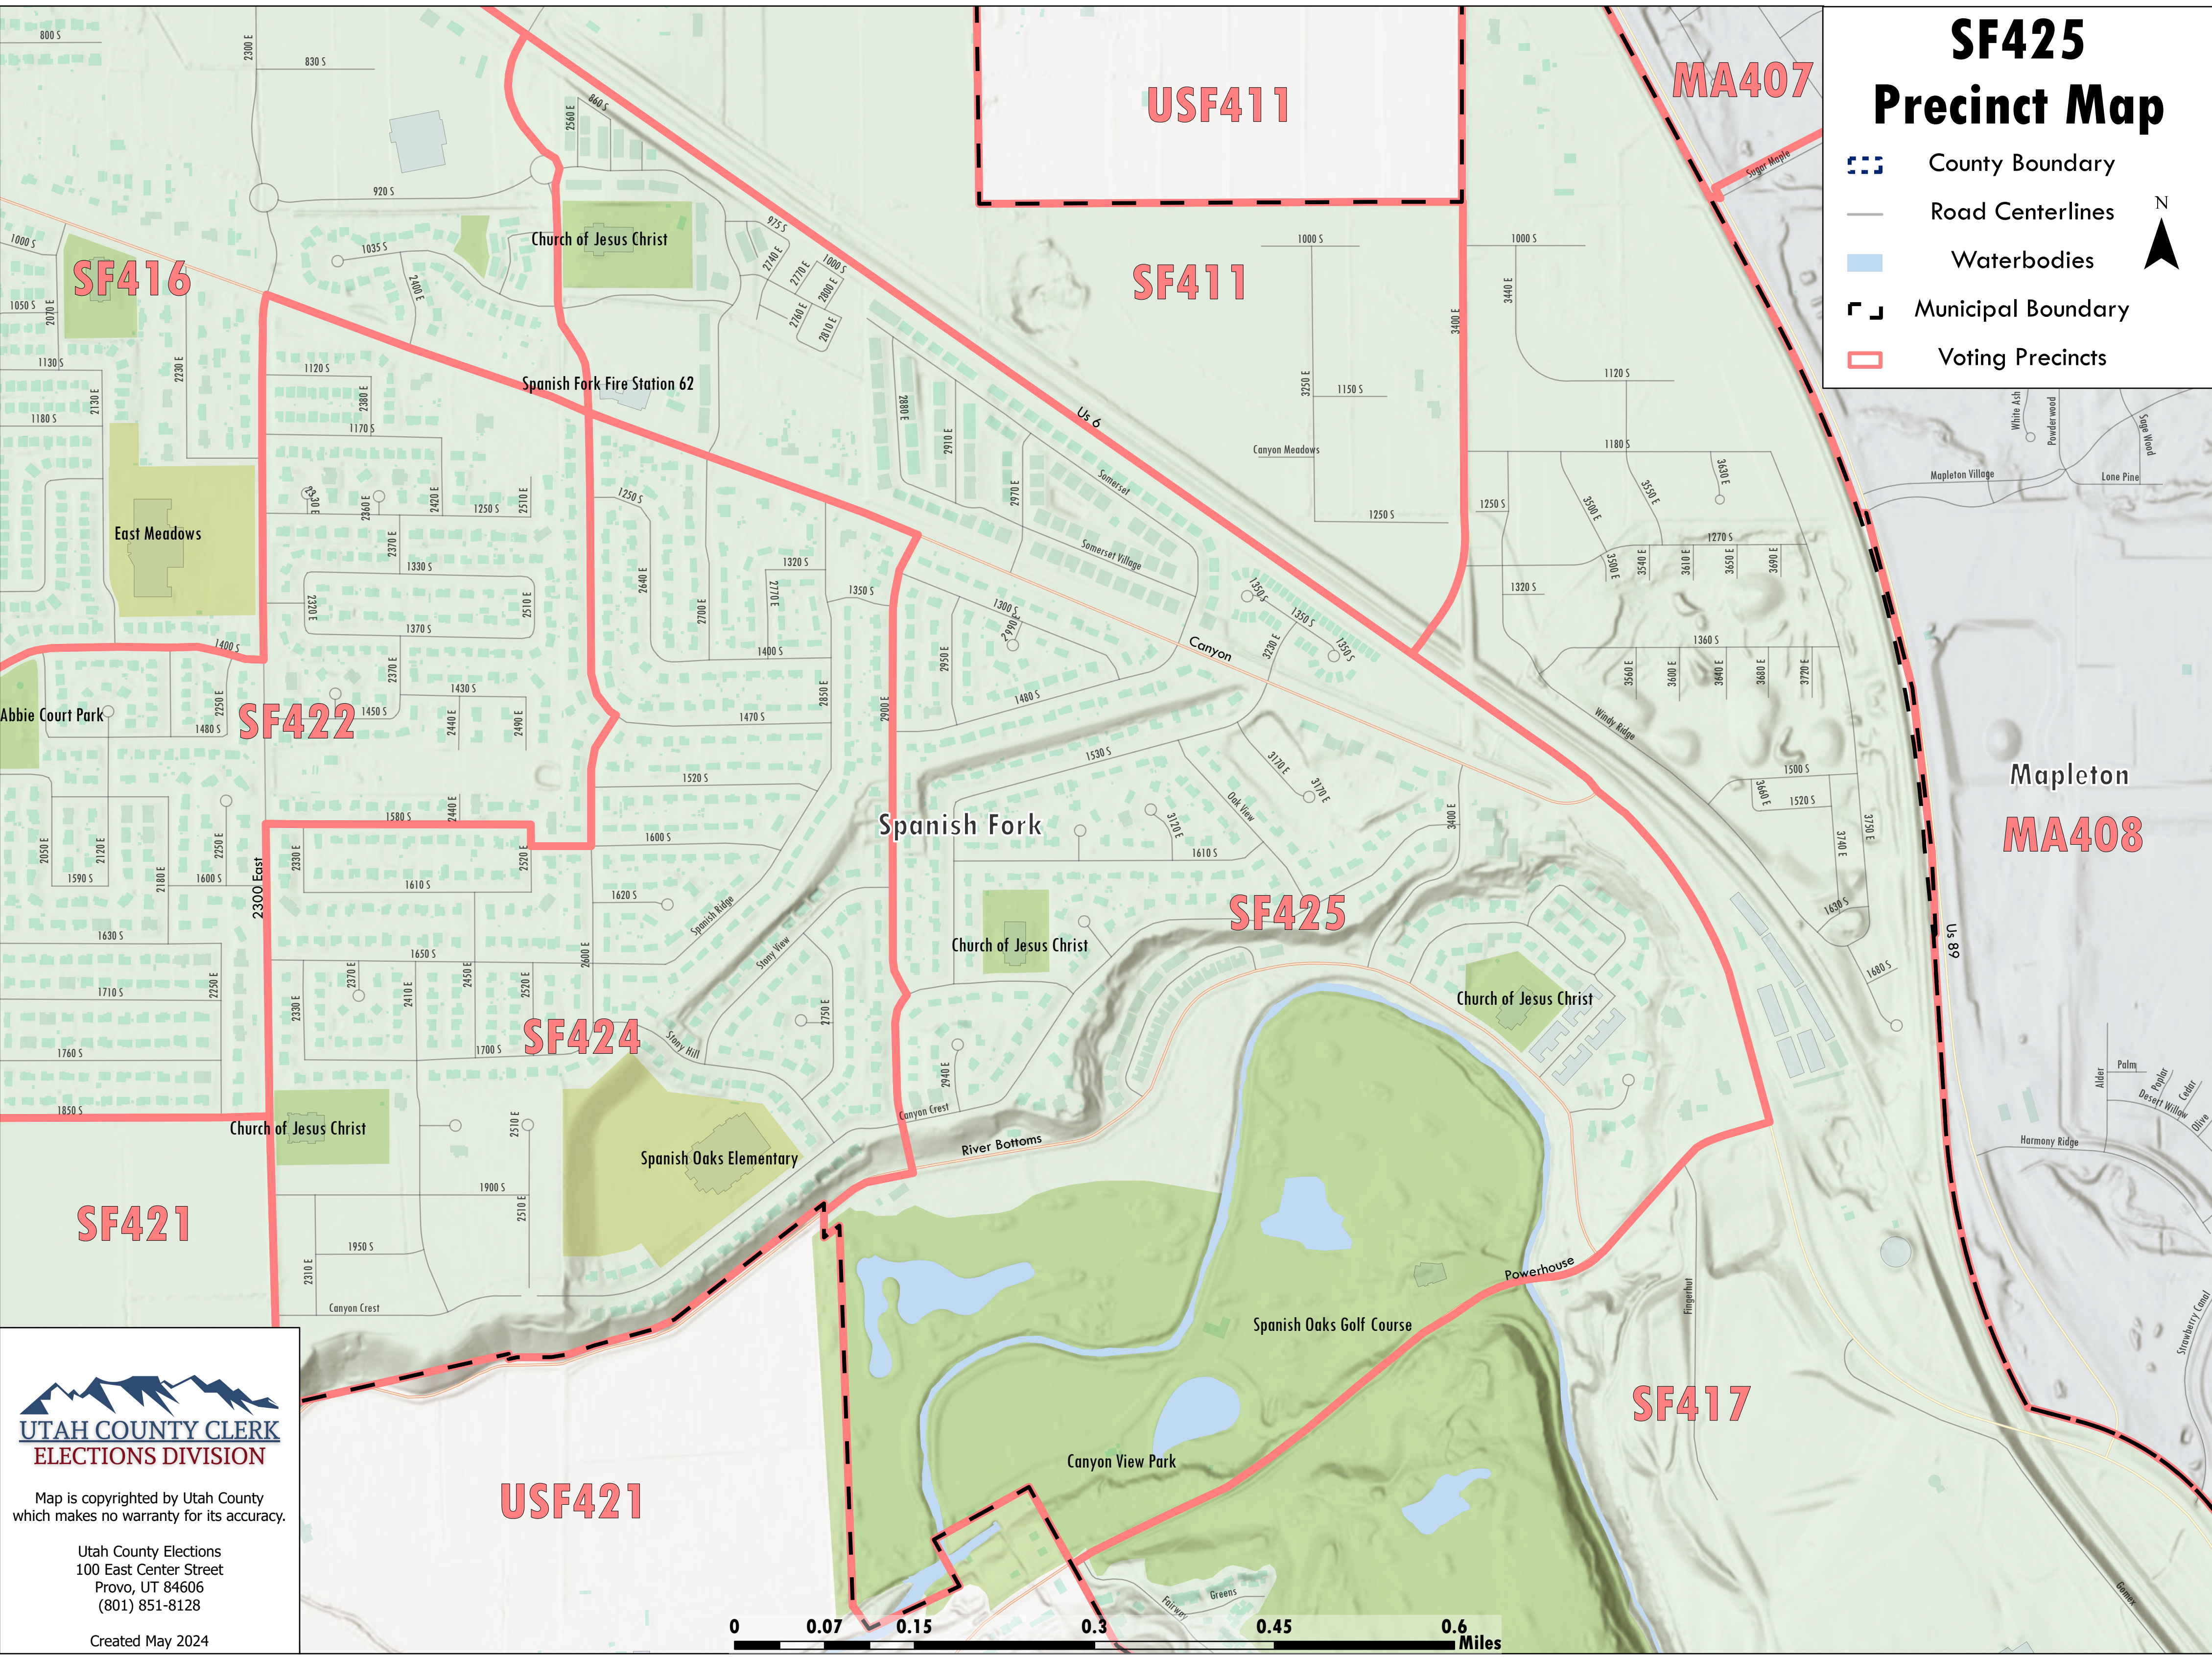

SF425 Precinct Map

-  County Boundary
-  Road Centerlines
-  Waterbodies
-  Municipal Boundary
-  Voting Precincts

Map is copyrighted by Utah County which makes no warranty for its accuracy.

Utah County Elections
 100 East Center Street
 Provo, UT 84606
 (801) 851-8128

Created May 2024