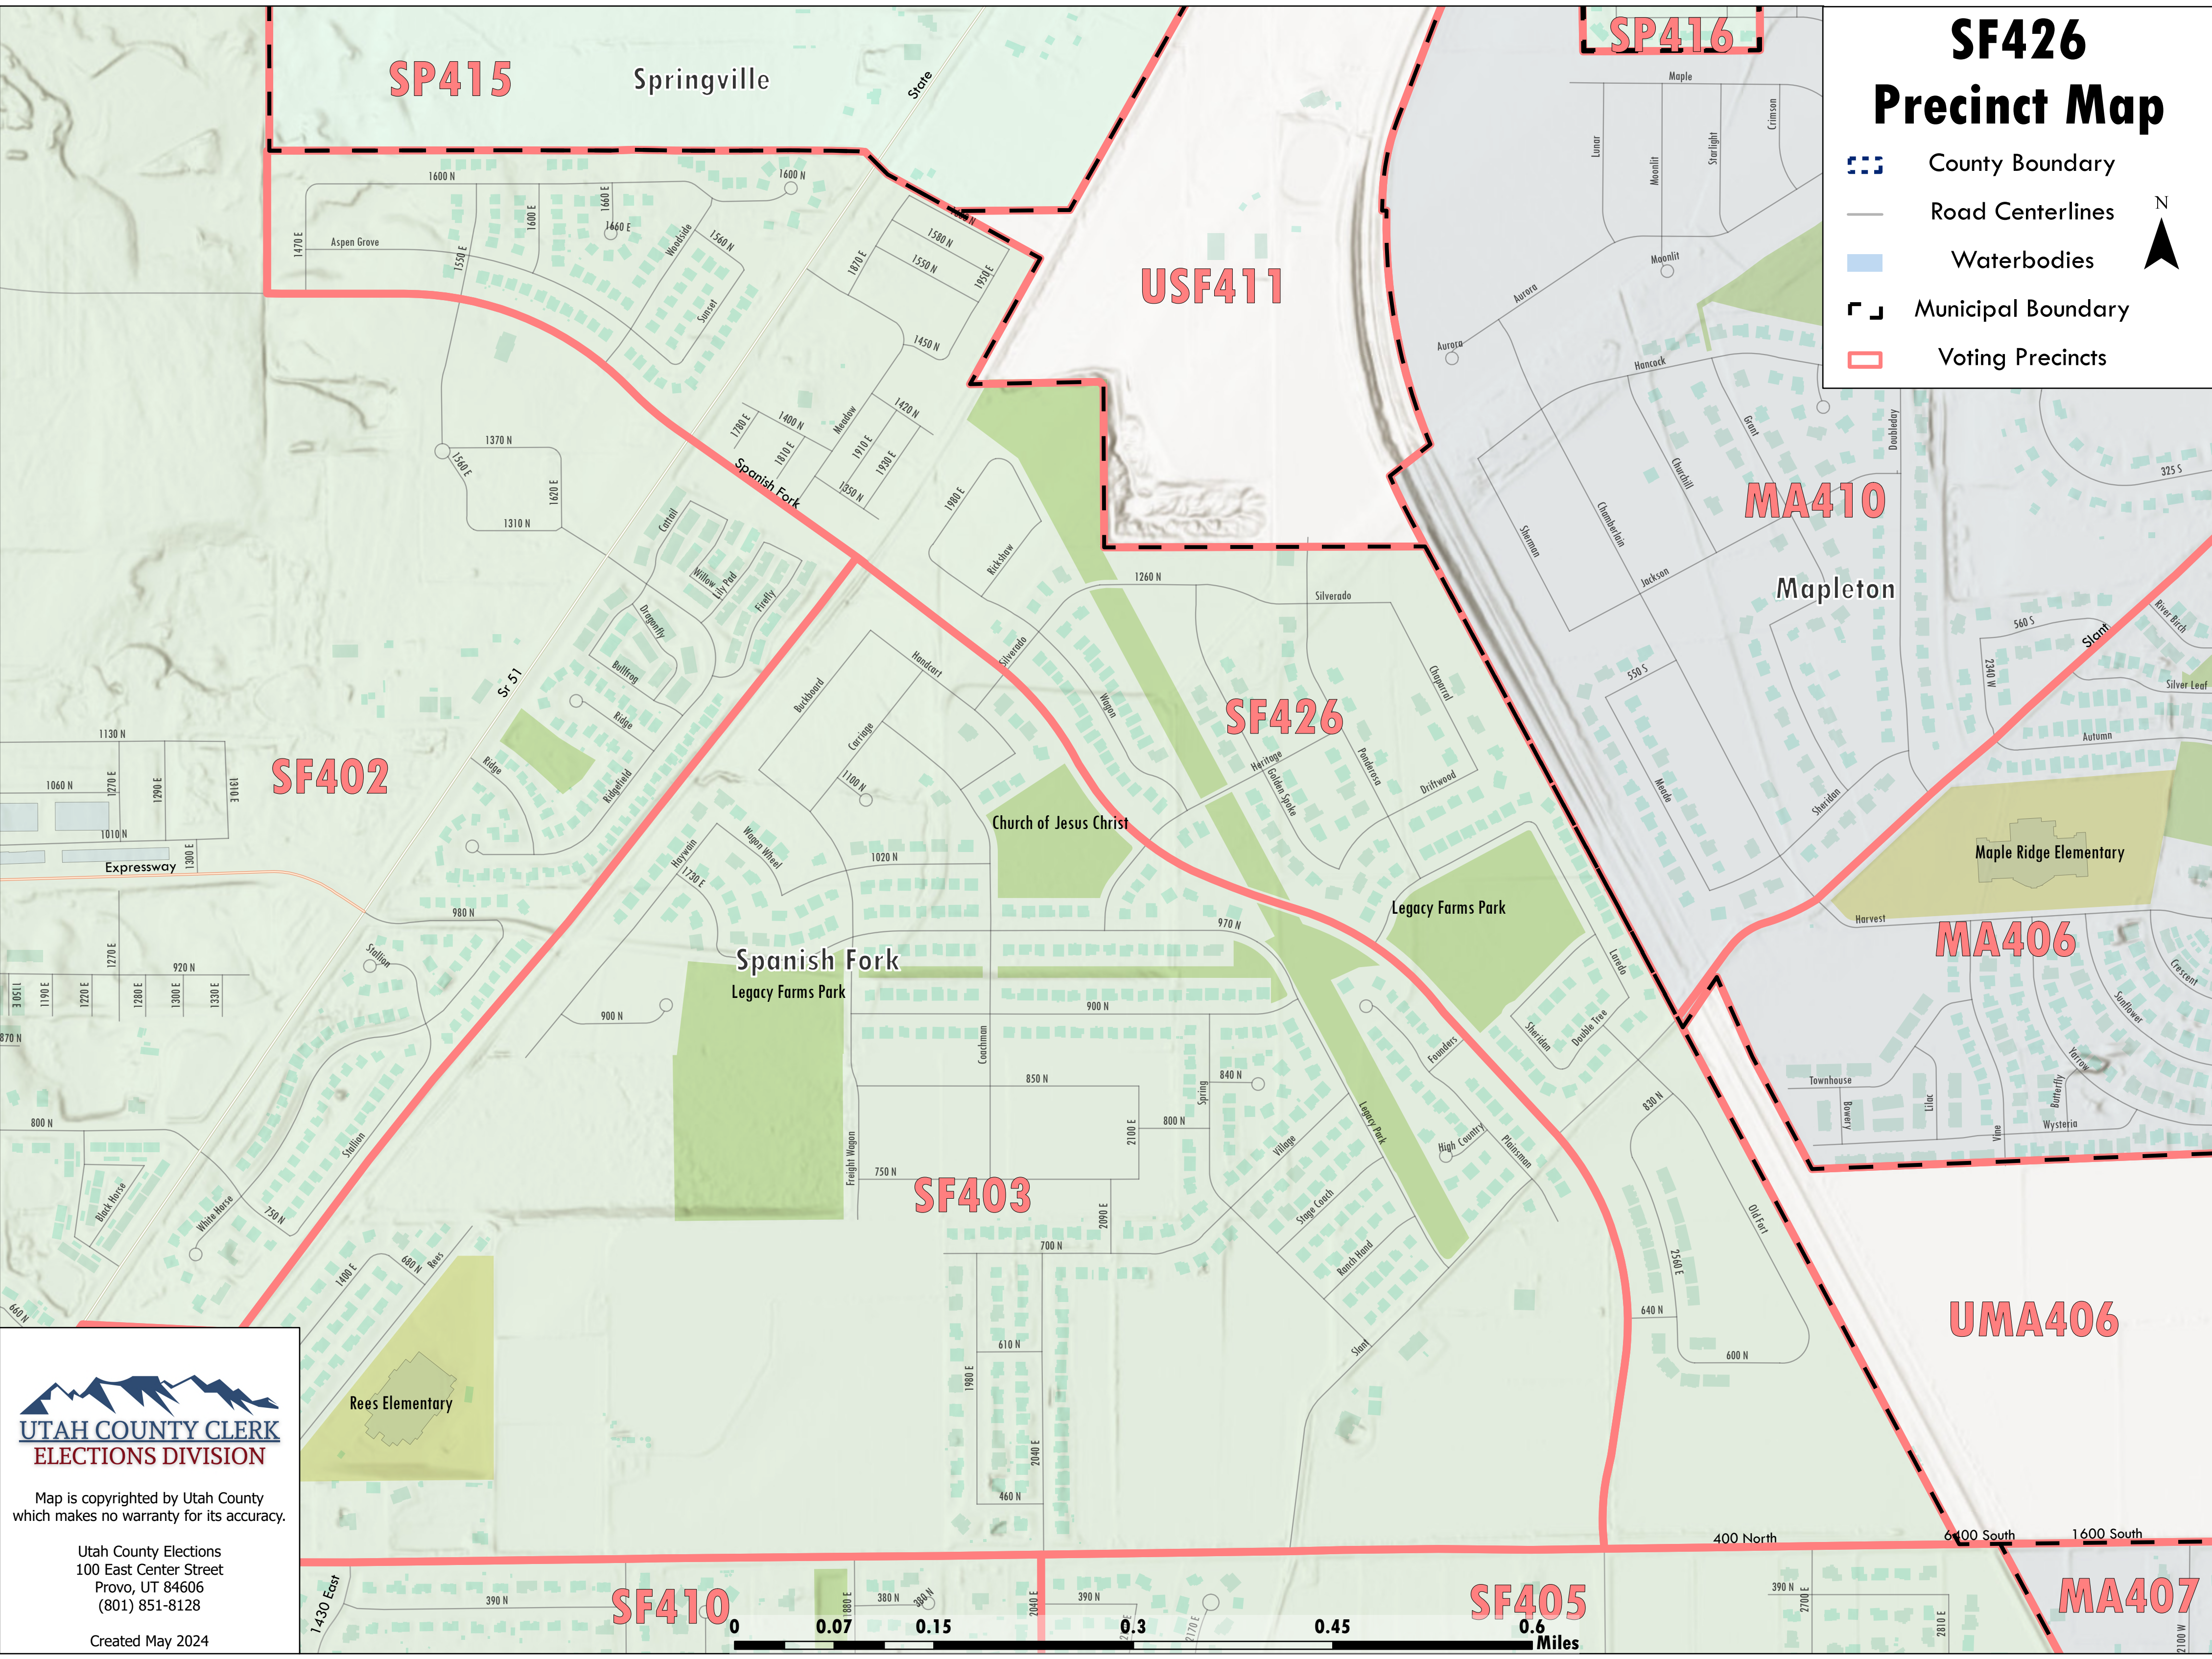

SF426

Precinct Map

-  County Boundary
-  Road Centerlines
-  Waterbodies
-  Municipal Boundary
-  Voting Precincts

Map is copyrighted by Utah County which makes no warranty for its accuracy.

Utah County Elections
100 East Center Street
Provo, UT 84606
(801) 851-8128

Created May 2024