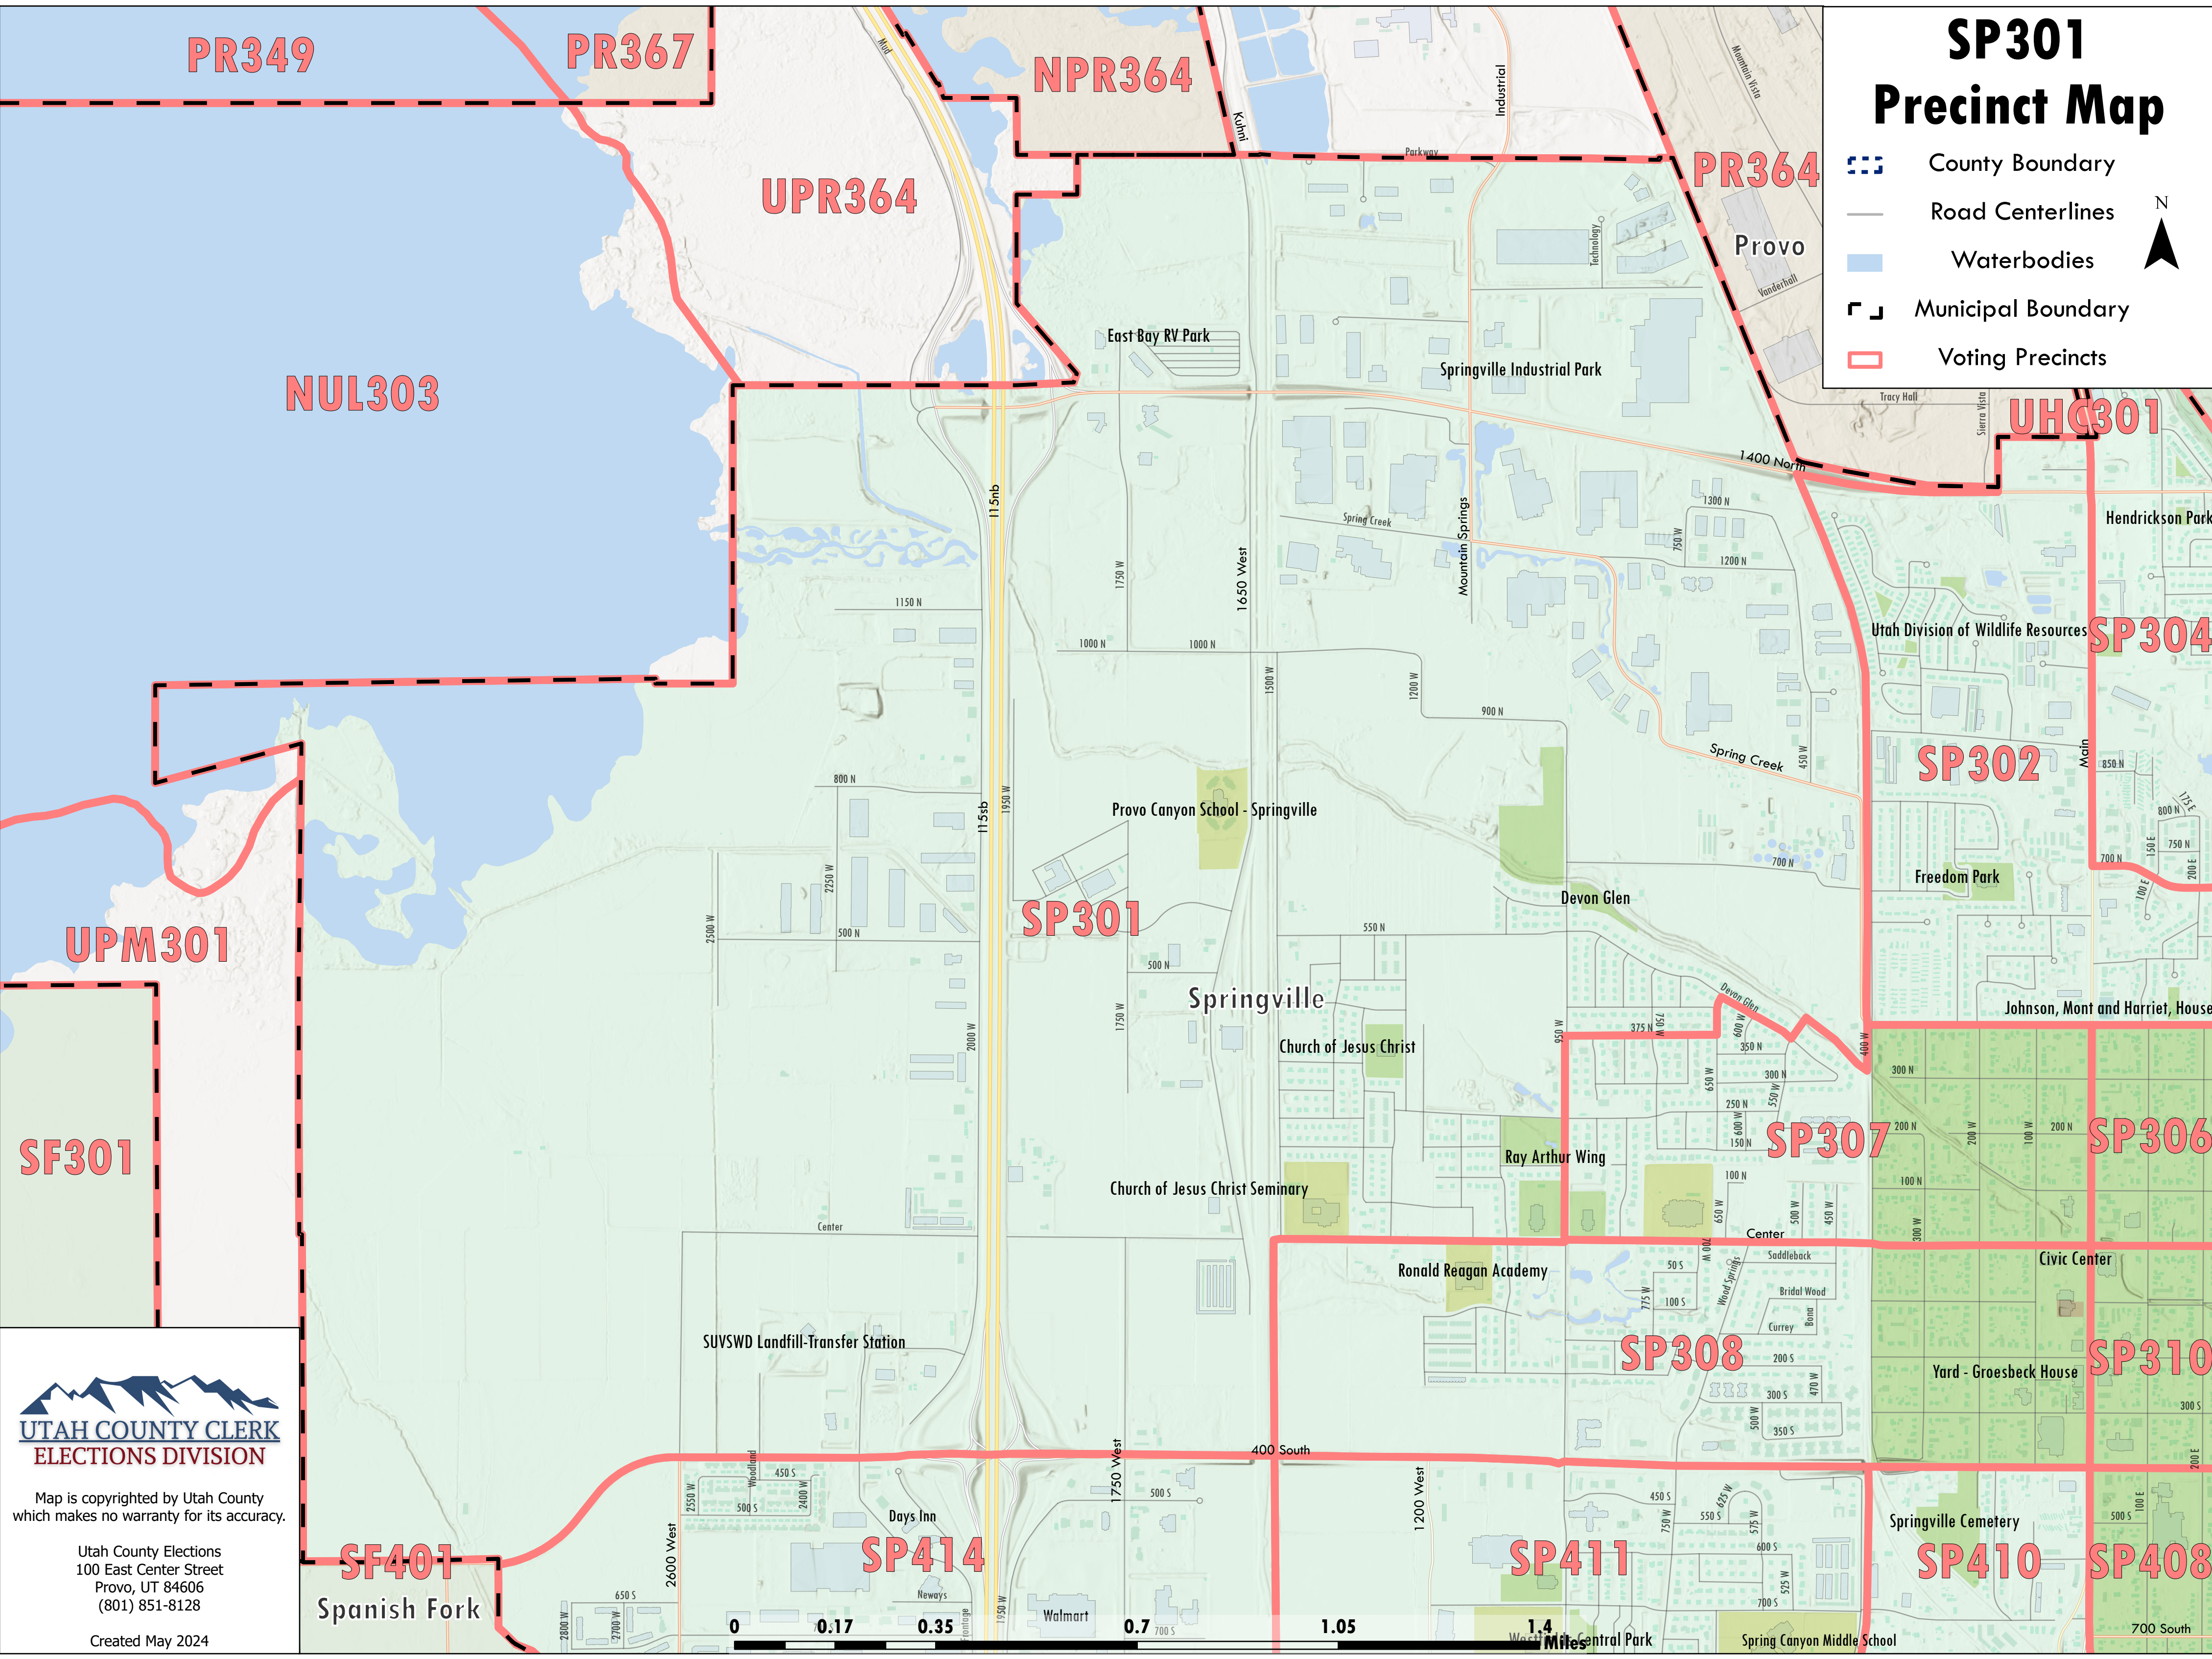

SP301 Precinct Map

-  County Boundary
-  Road Centerlines
-  Waterbodies
-  Municipal Boundary
-  Voting Precincts

Map is copyrighted by Utah County which makes no warranty for its accuracy.

Utah County Elections
100 East Center Street
Provo, UT 84606
(801) 851-8128