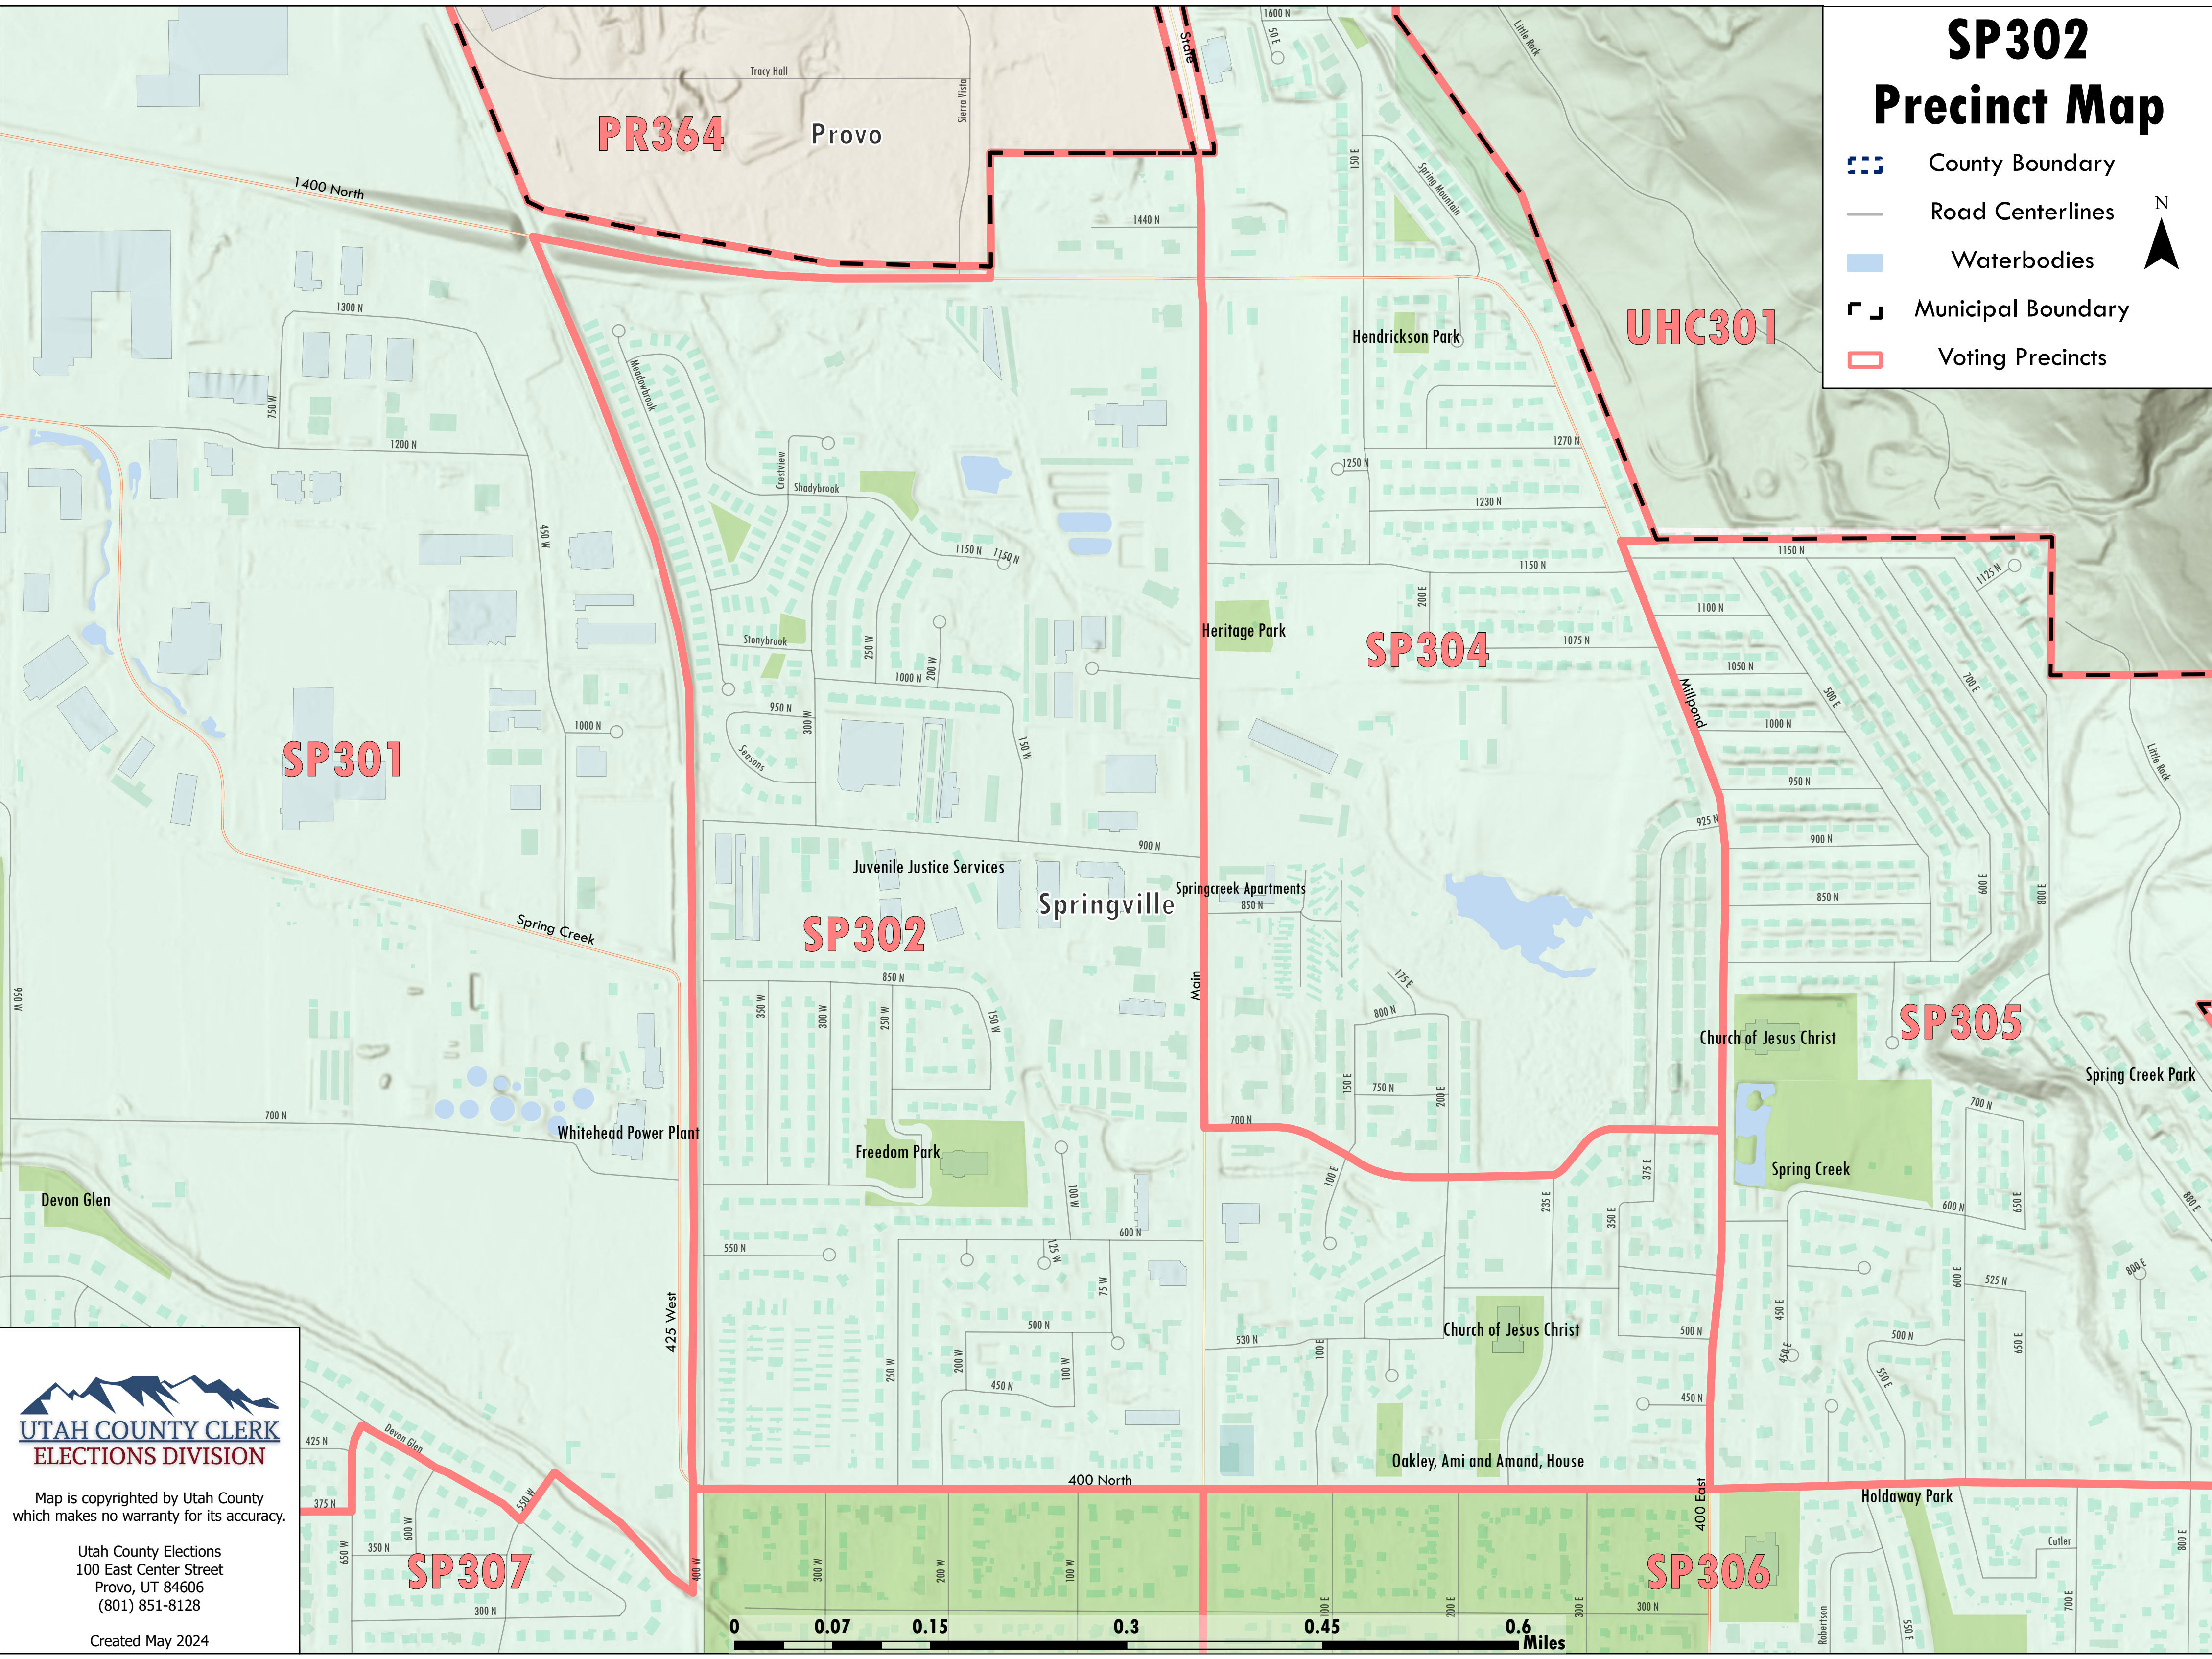

SP302 Precinct Map

-  County Boundary
-  Road Centerlines
-  Waterbodies
-  Municipal Boundary
-  Voting Precincts

**UTAH COUNTY CLERK
ELECTIONS DIVISION**

Map is copyrighted by Utah County
which makes no warranty for its accuracy.

Utah County Elections
100 East Center Street
Provo, UT 84606
(801) 851-8128

Created May 2024