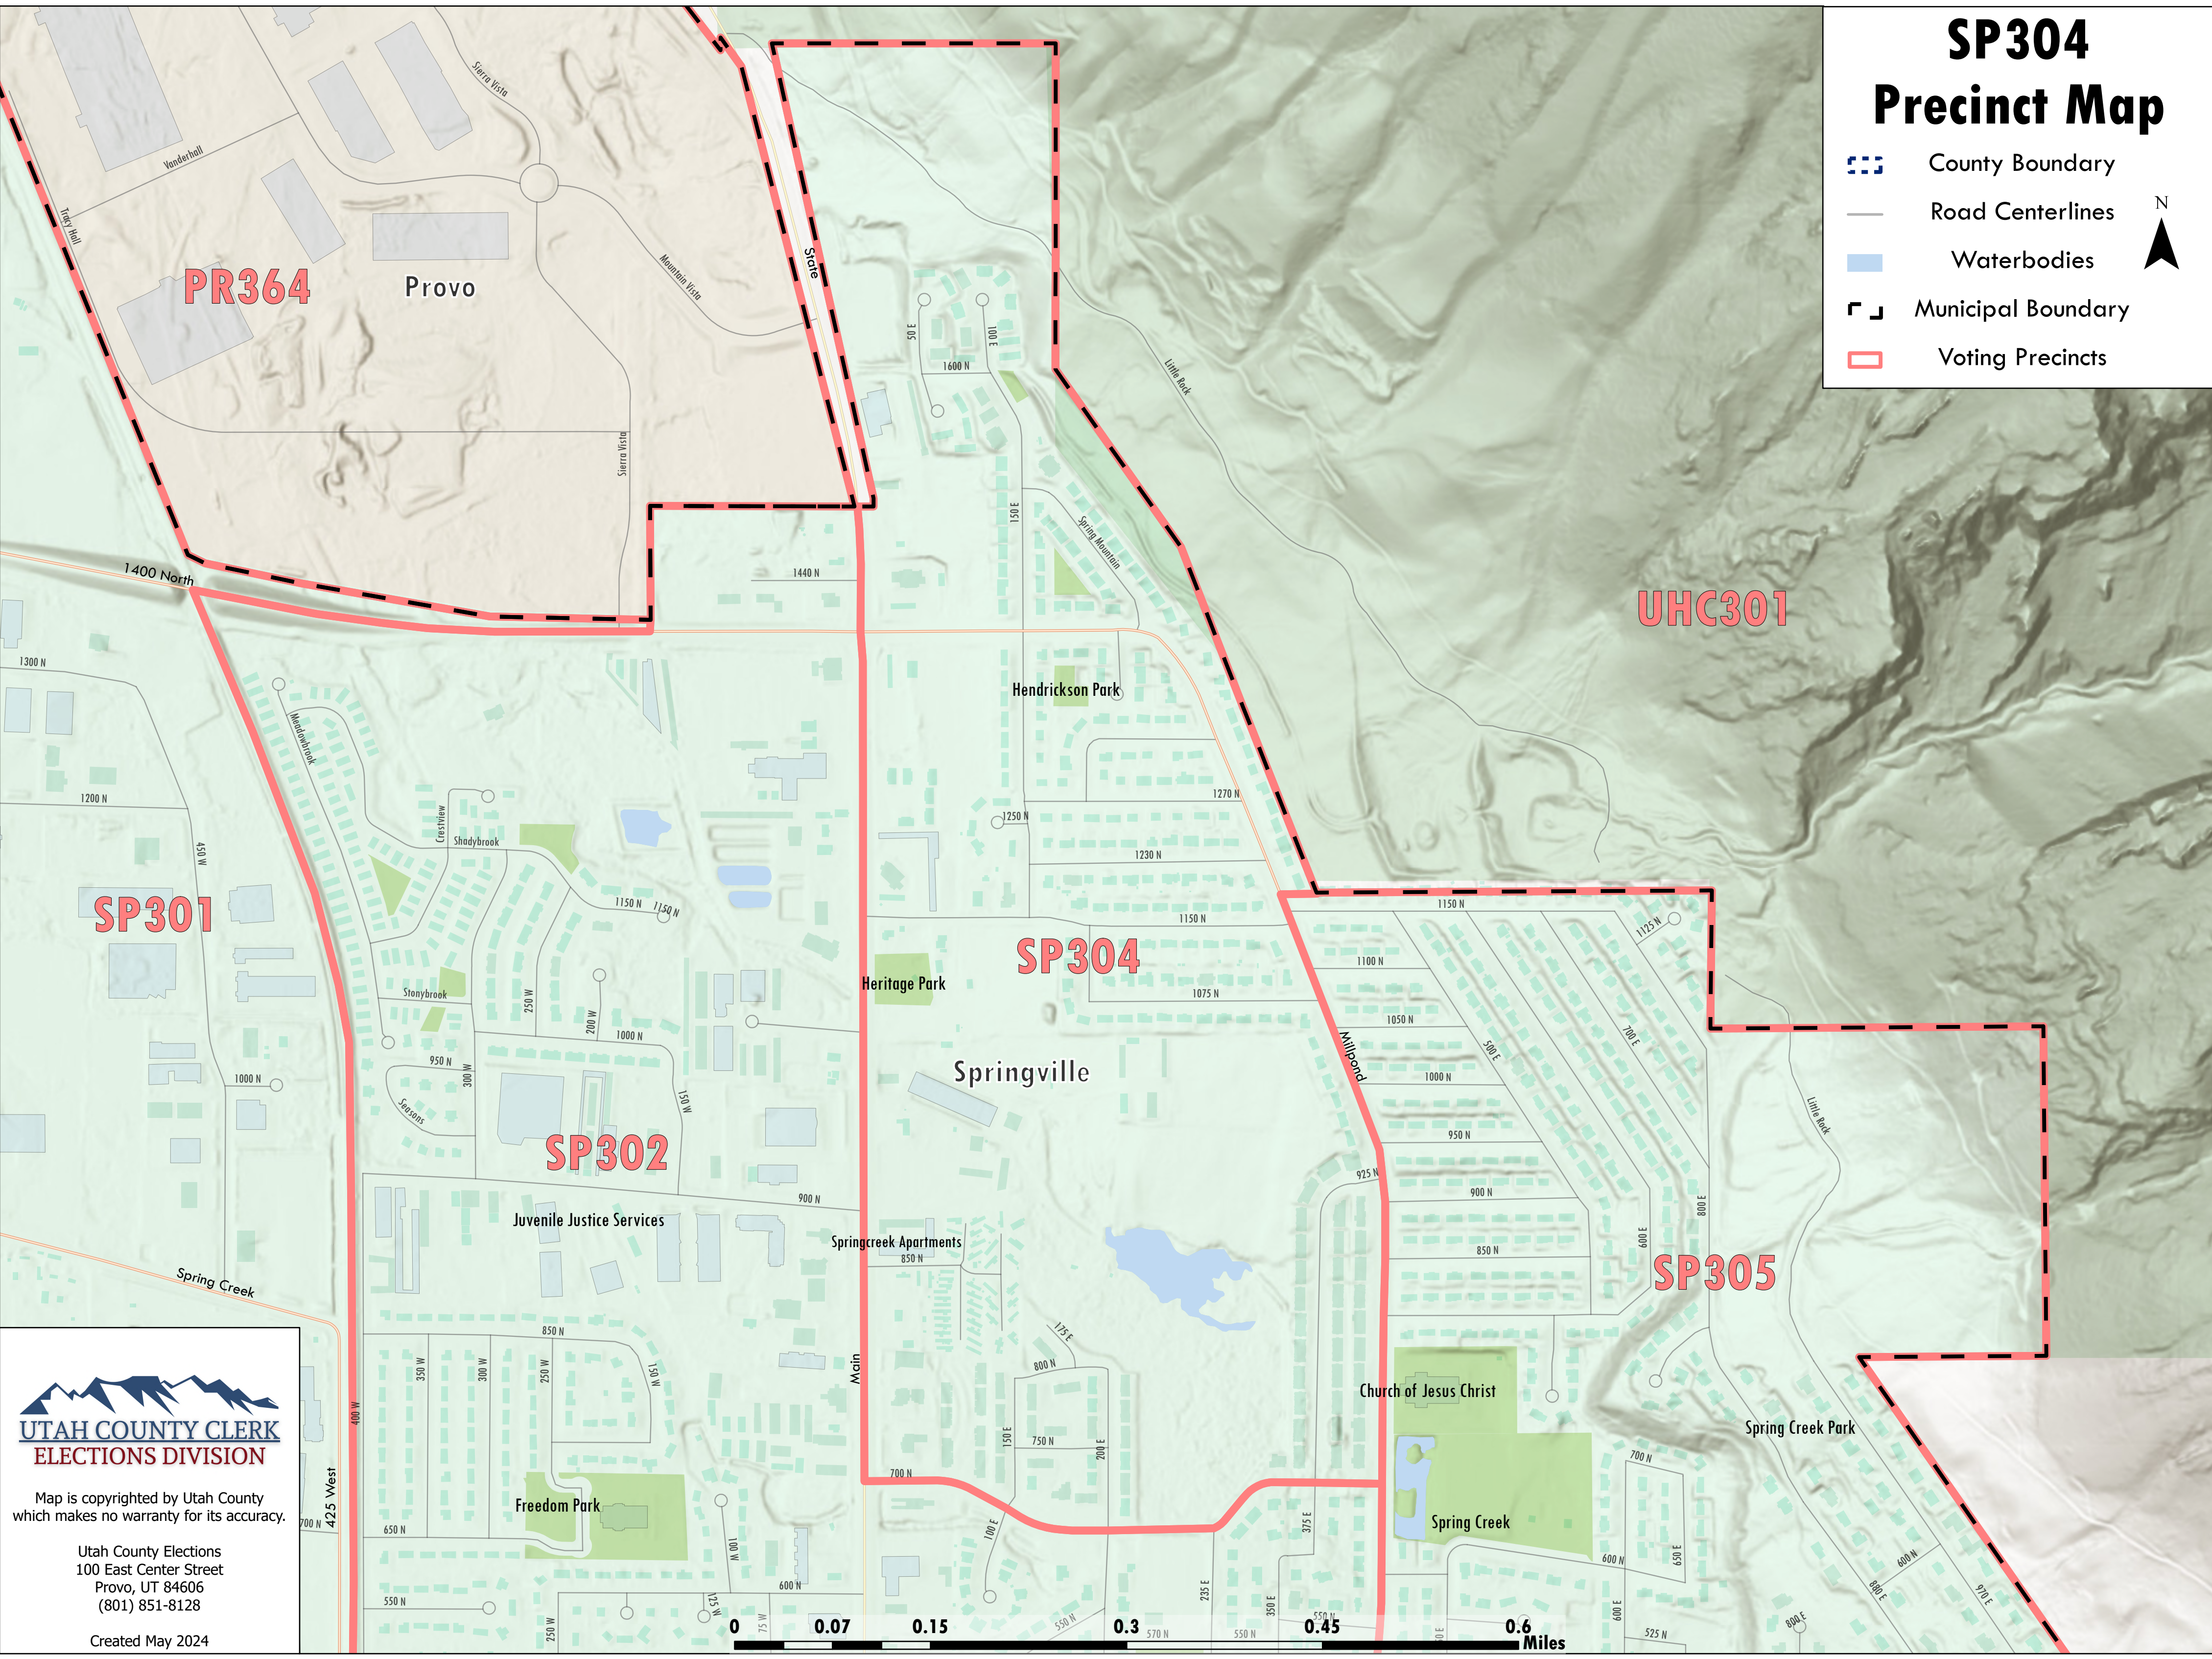

SP304 Precinct Map

-  County Boundary
-  Road Centerlines
-  Waterbodies
-  Municipal Boundary
-  Voting Precincts

**UTAH COUNTY CLERK
ELECTIONS DIVISION**

Map is copyrighted by Utah County
which makes no warranty for its accuracy.

Utah County Elections
100 East Center Street
Provo, UT 84606
(801) 851-8128

Created May 2024