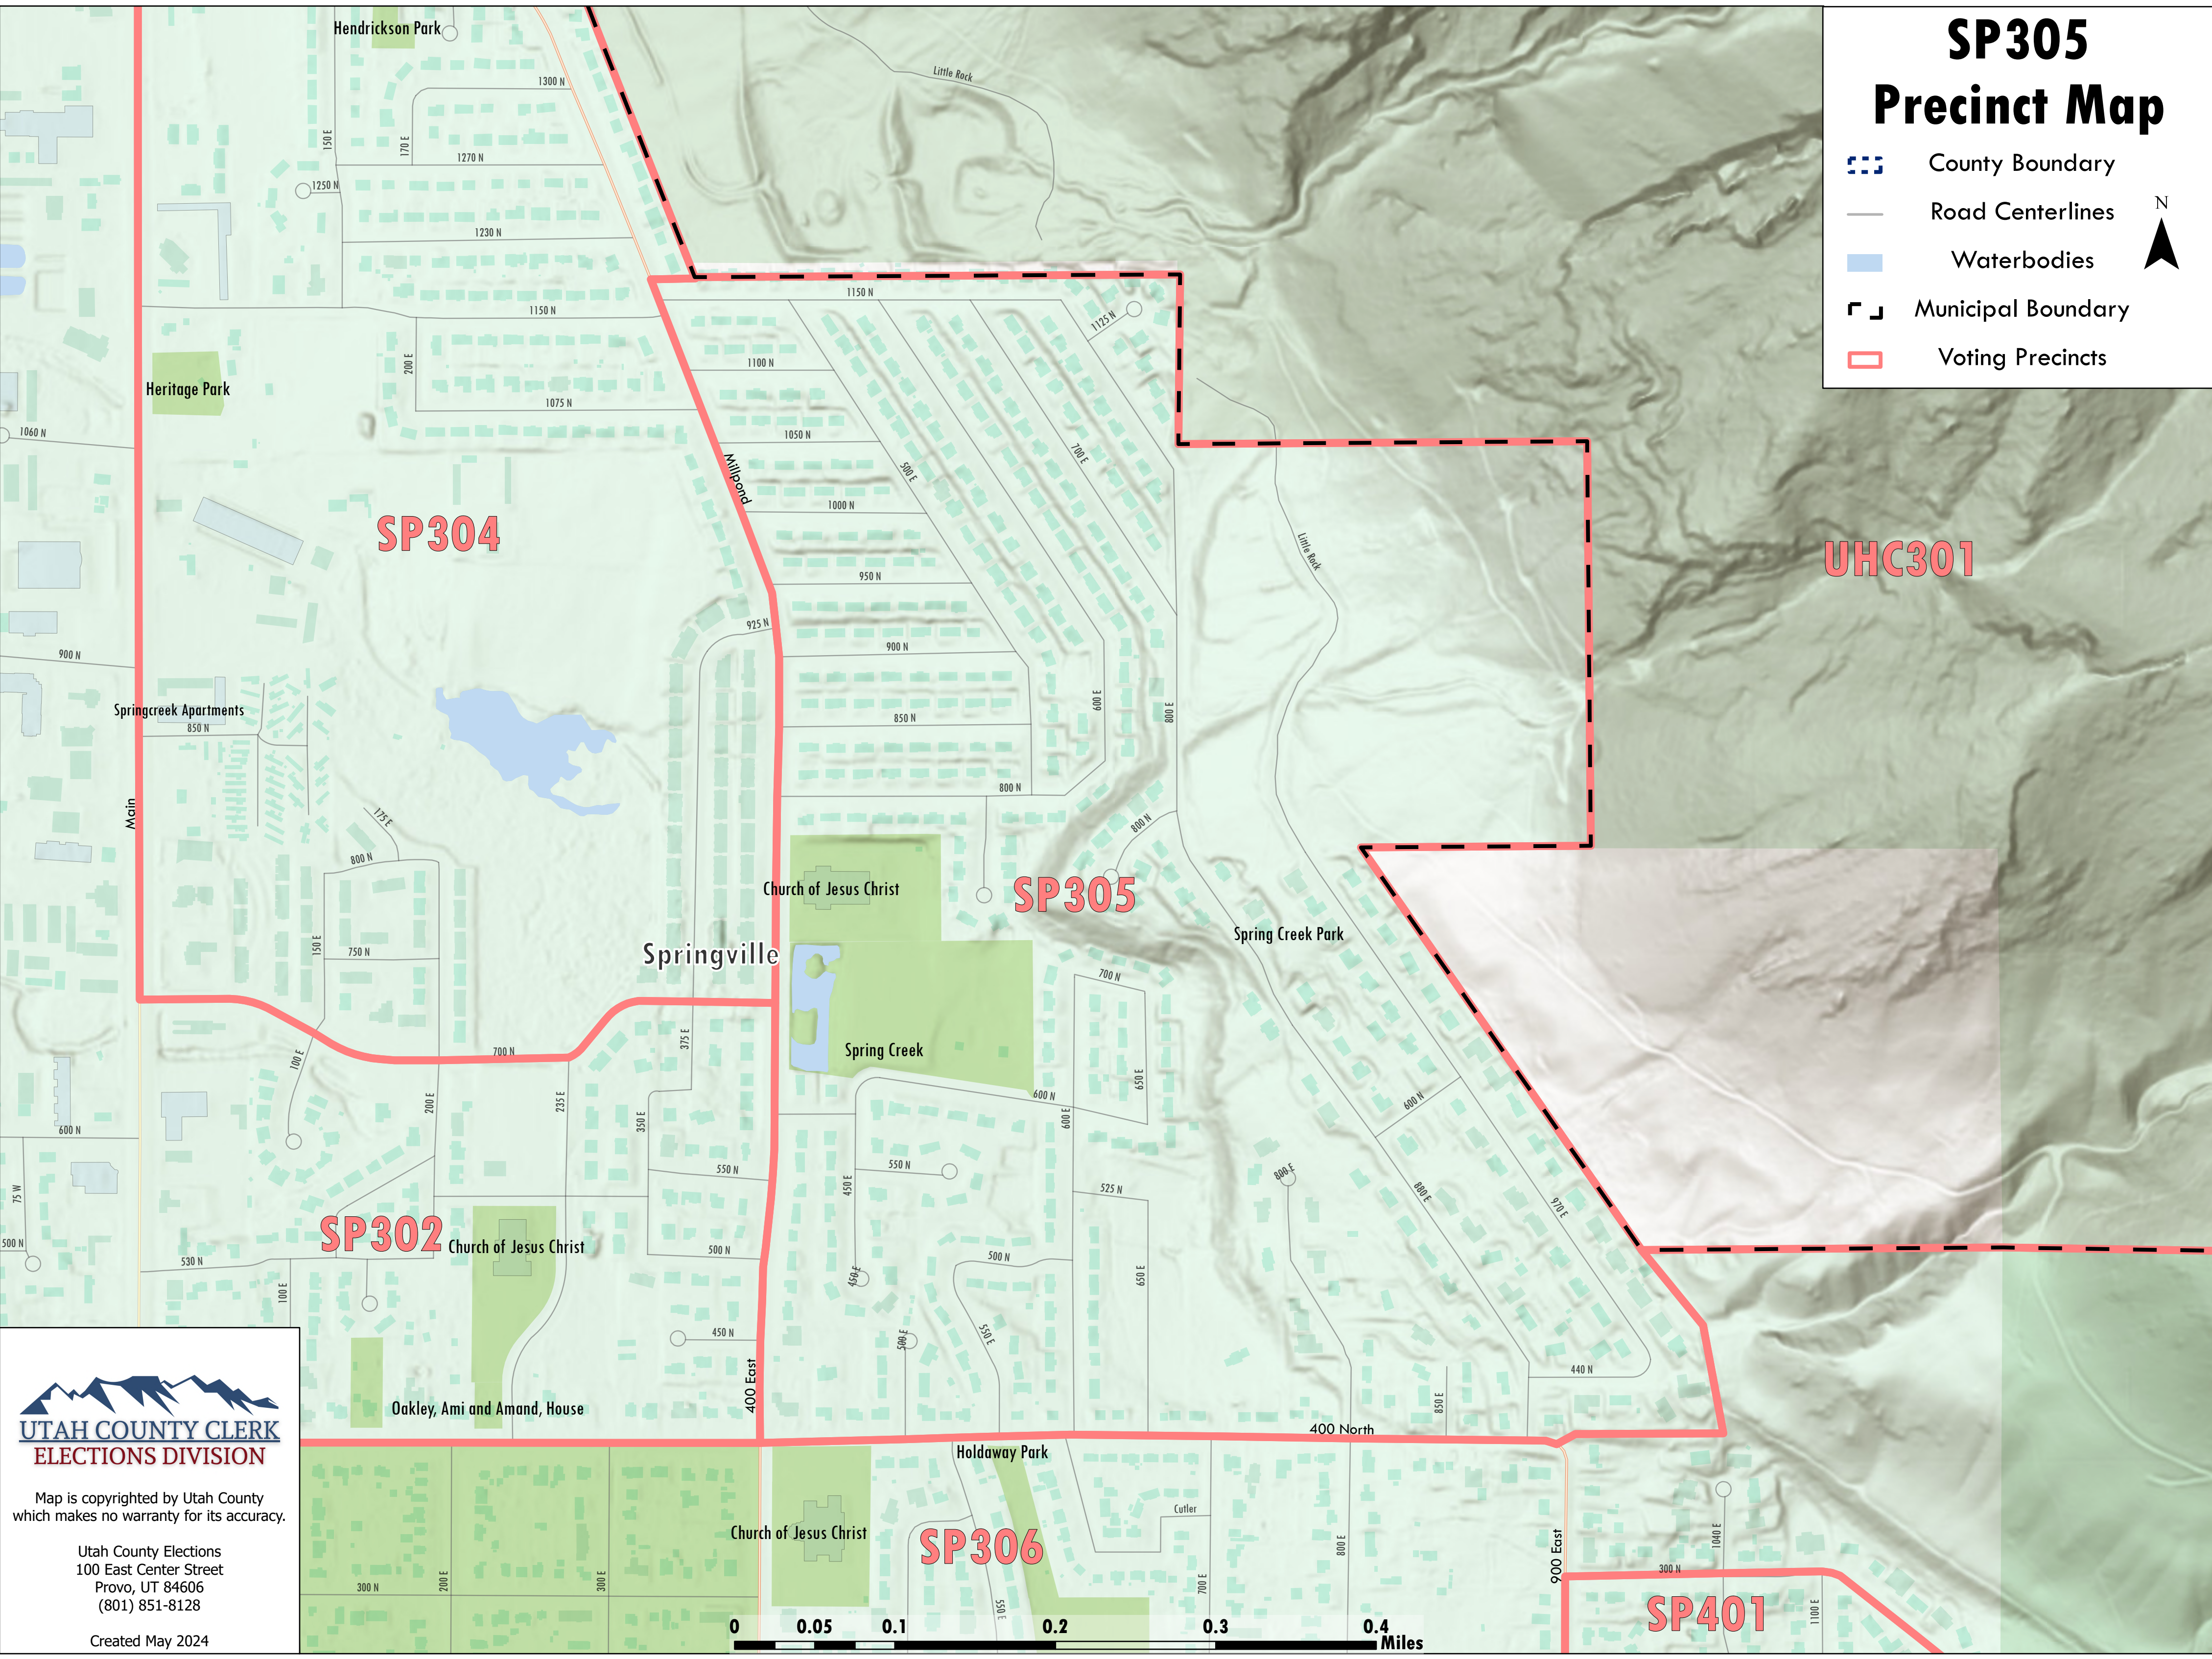

SP305 Precinct Map

-  County Boundary
-  Road Centerlines
-  Waterbodies
-  Municipal Boundary
-  Voting Precincts

Map is copyrighted by Utah County which makes no warranty for its accuracy.

Utah County Elections
100 East Center Street
Provo, UT 84606
(801) 851-8128

Created May 2024