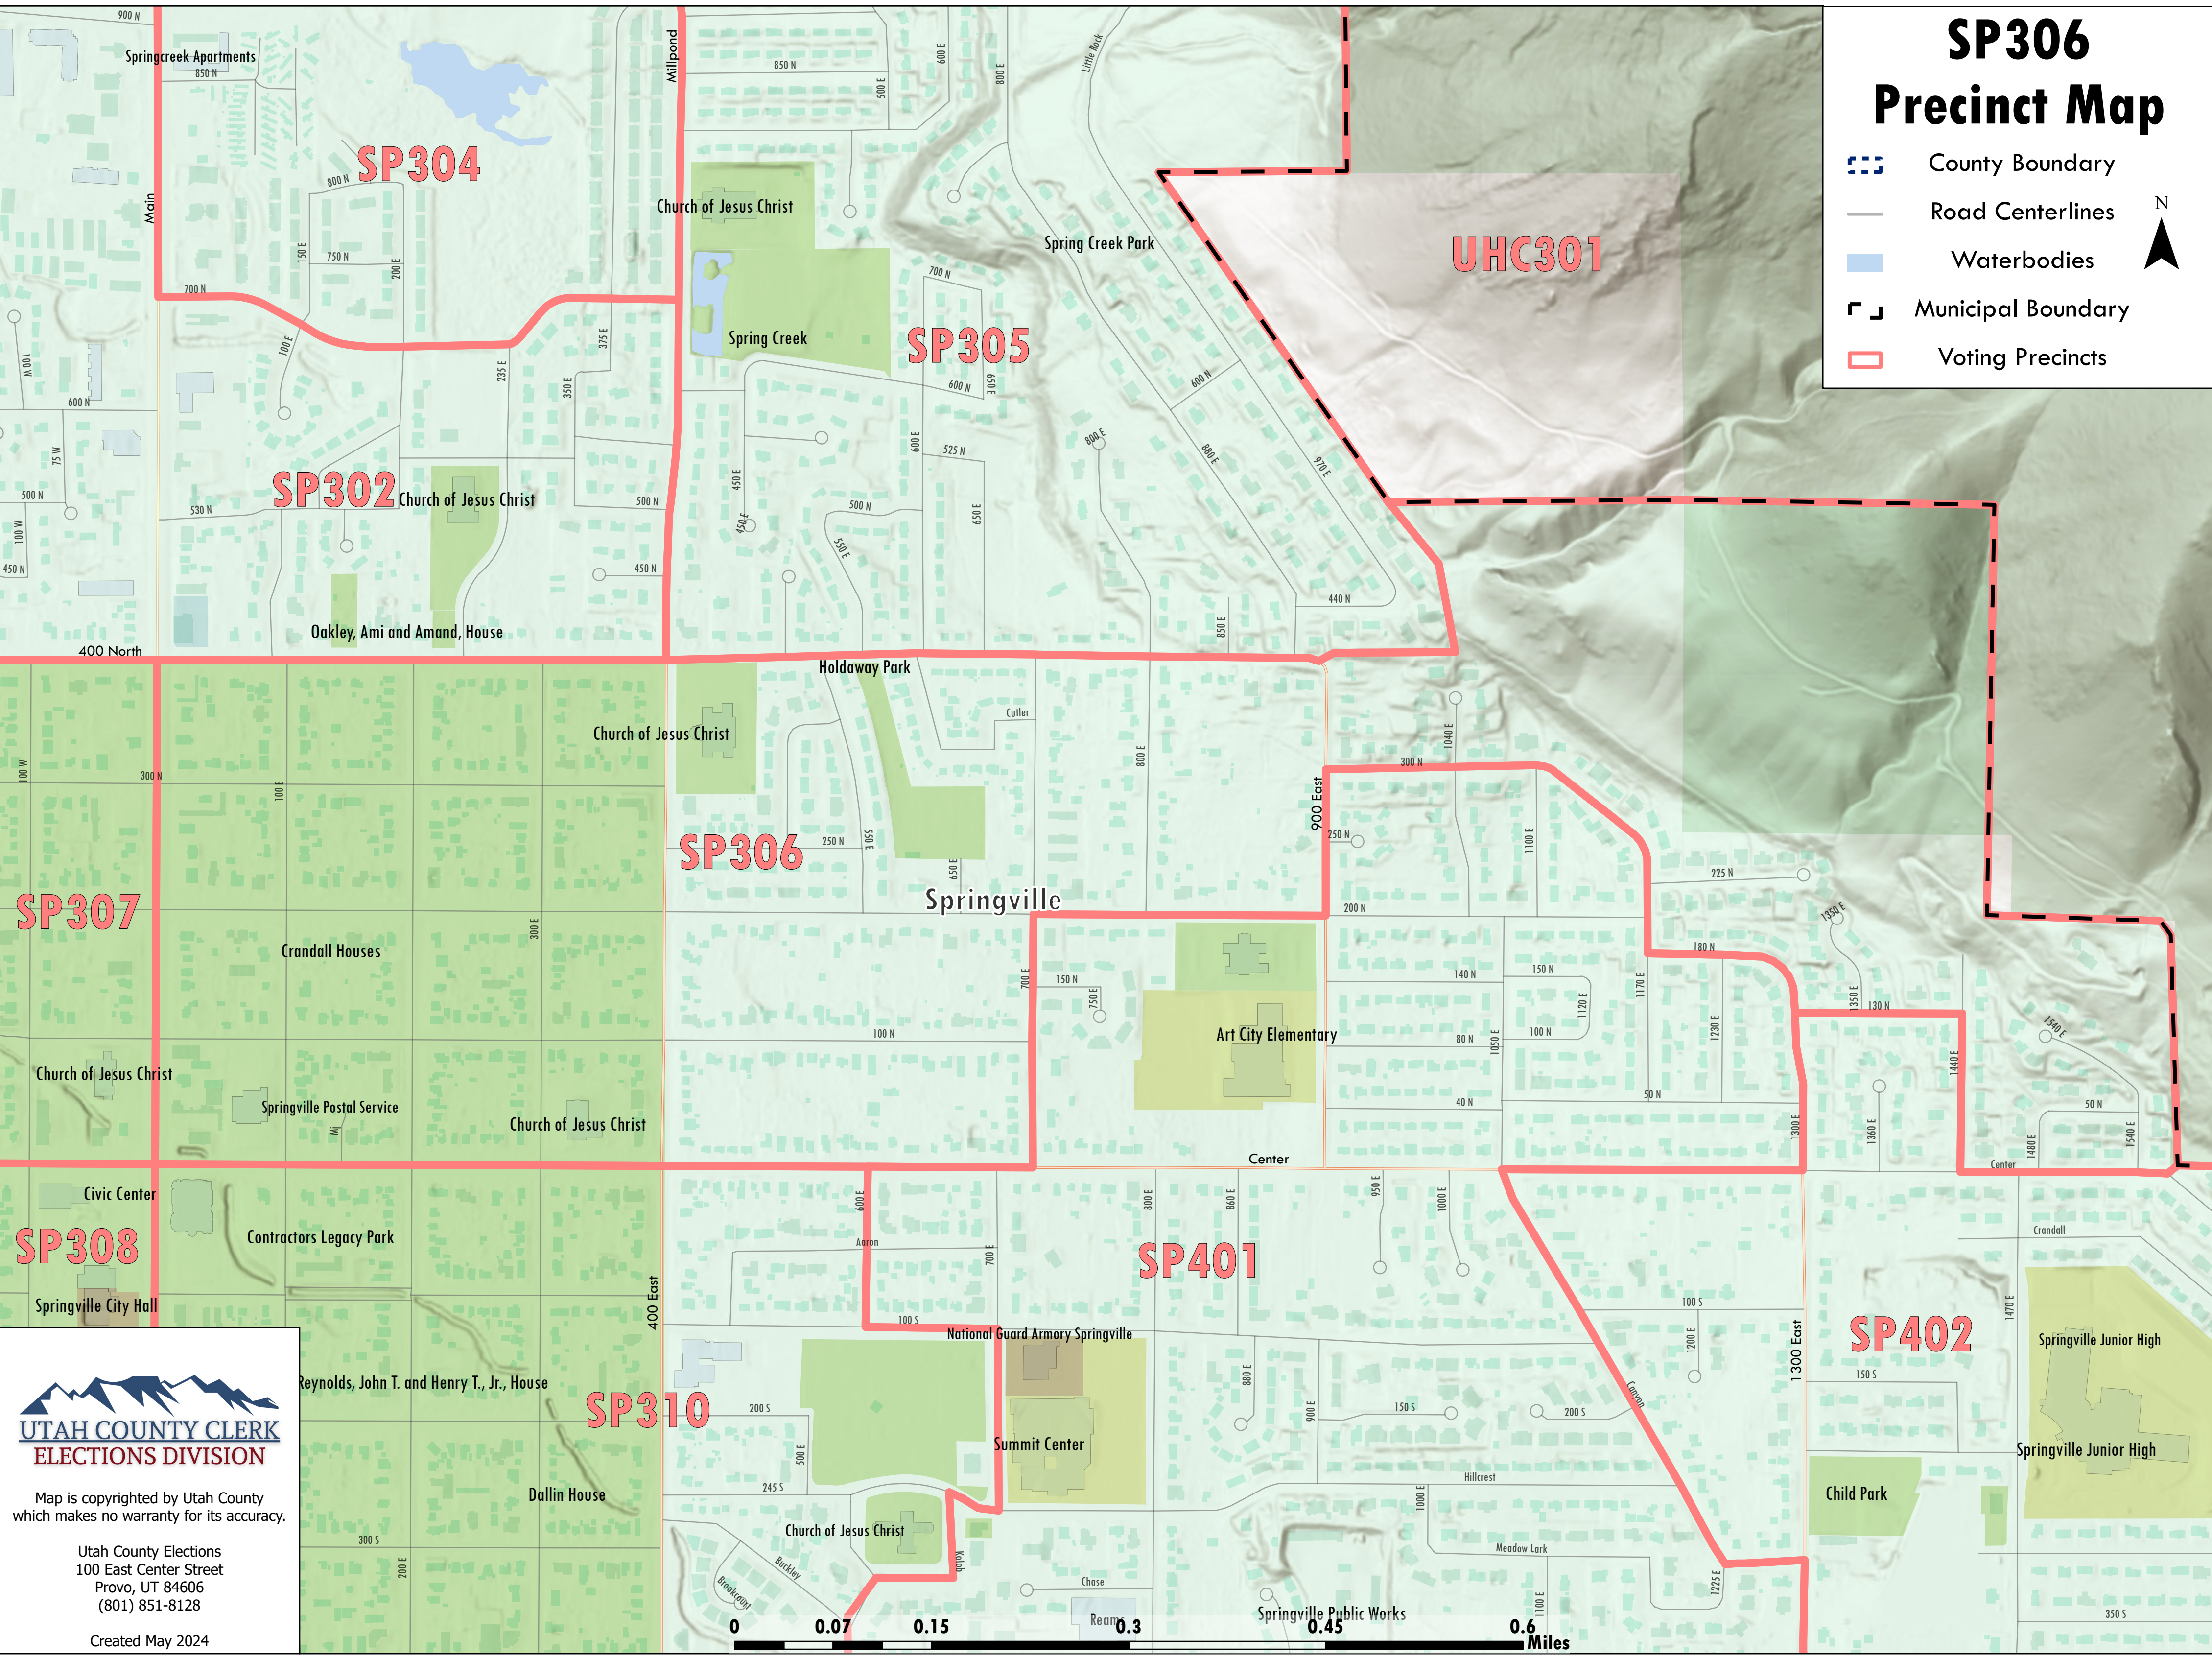

SP306 Precinct Map

-  County Boundary
-  Road Centerlines
-  Waterbodies
-  Municipal Boundary
-  Voting Precincts

UTAH COUNTY CLERK
ELECTIONS DIVISION

Map is copyrighted by Utah County
which makes no warranty for its accuracy.

Utah County Elections
100 East Center Street
Provo, UT 84606
(801) 851-8128

Created May 2024