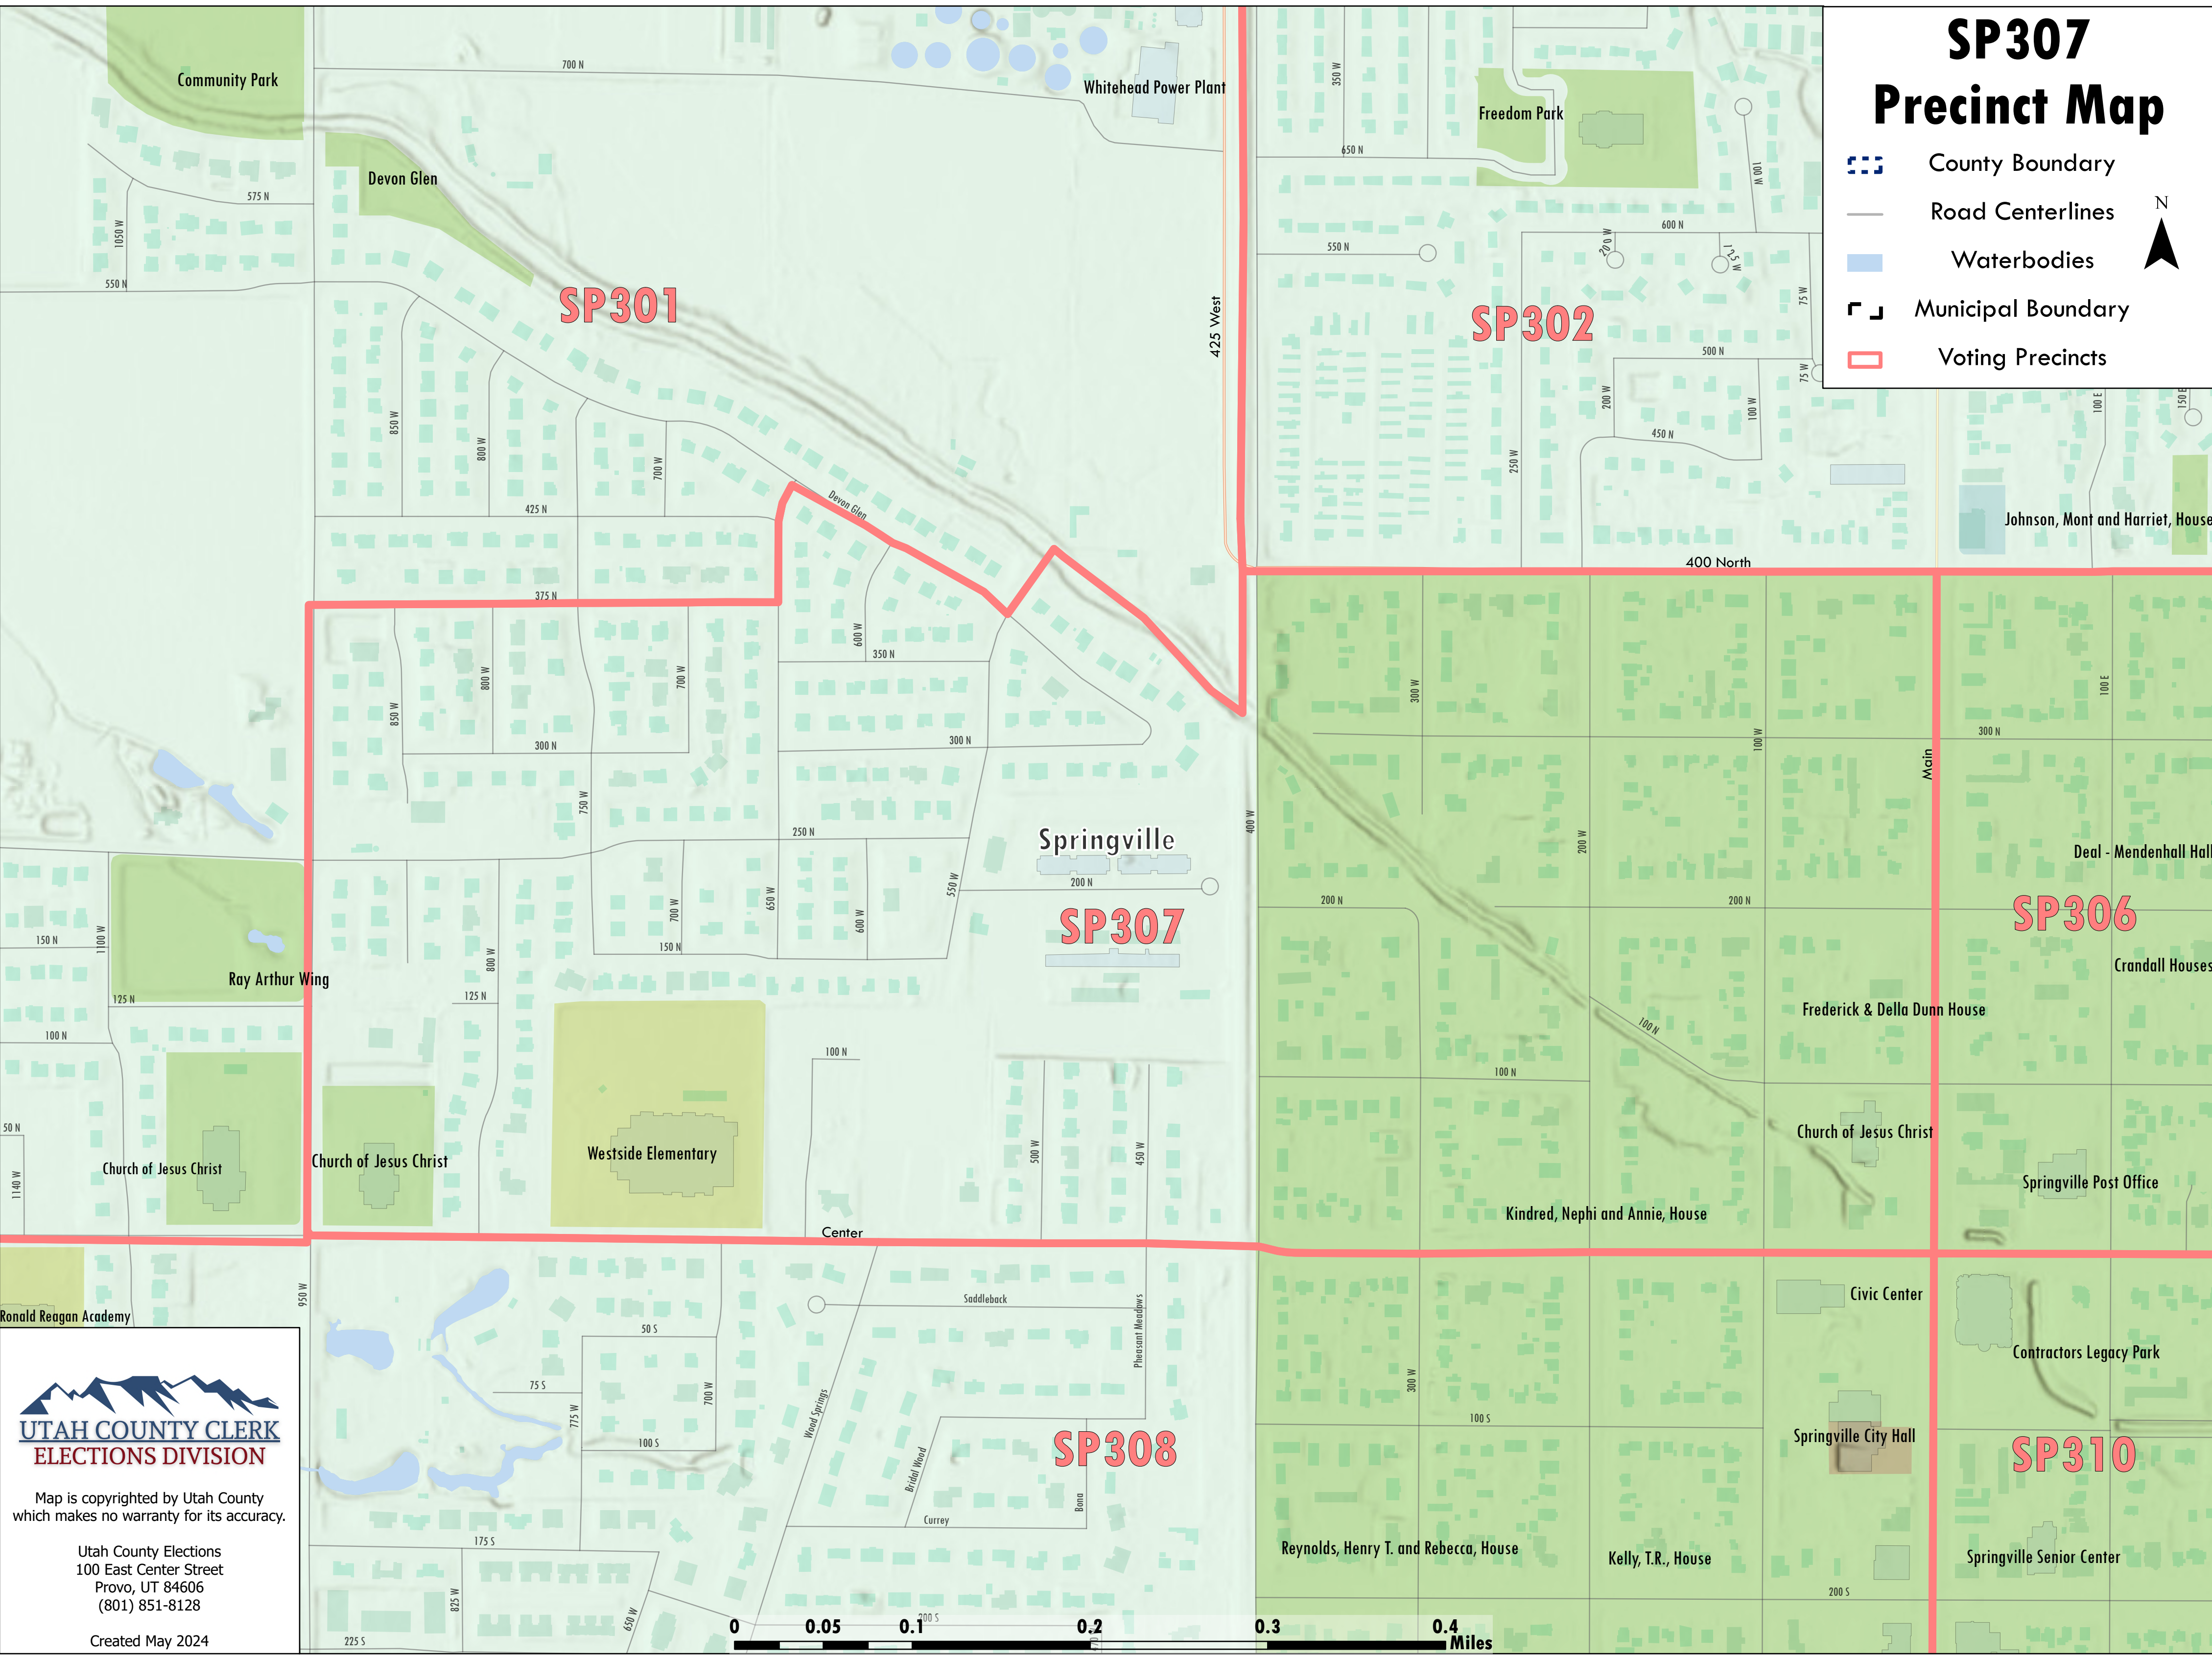

SP307 Precinct Map

-  County Boundary
-  Road Centerlines
-  Waterbodies
-  Municipal Boundary
-  Voting Precincts

**UTAH COUNTY CLERK
ELECTIONS DIVISION**

Map is copyrighted by Utah County
which makes no warranty for its accuracy.

Utah County Elections
100 East Center Street
Provo, UT 84606
(801) 851-8128

Created May 2024