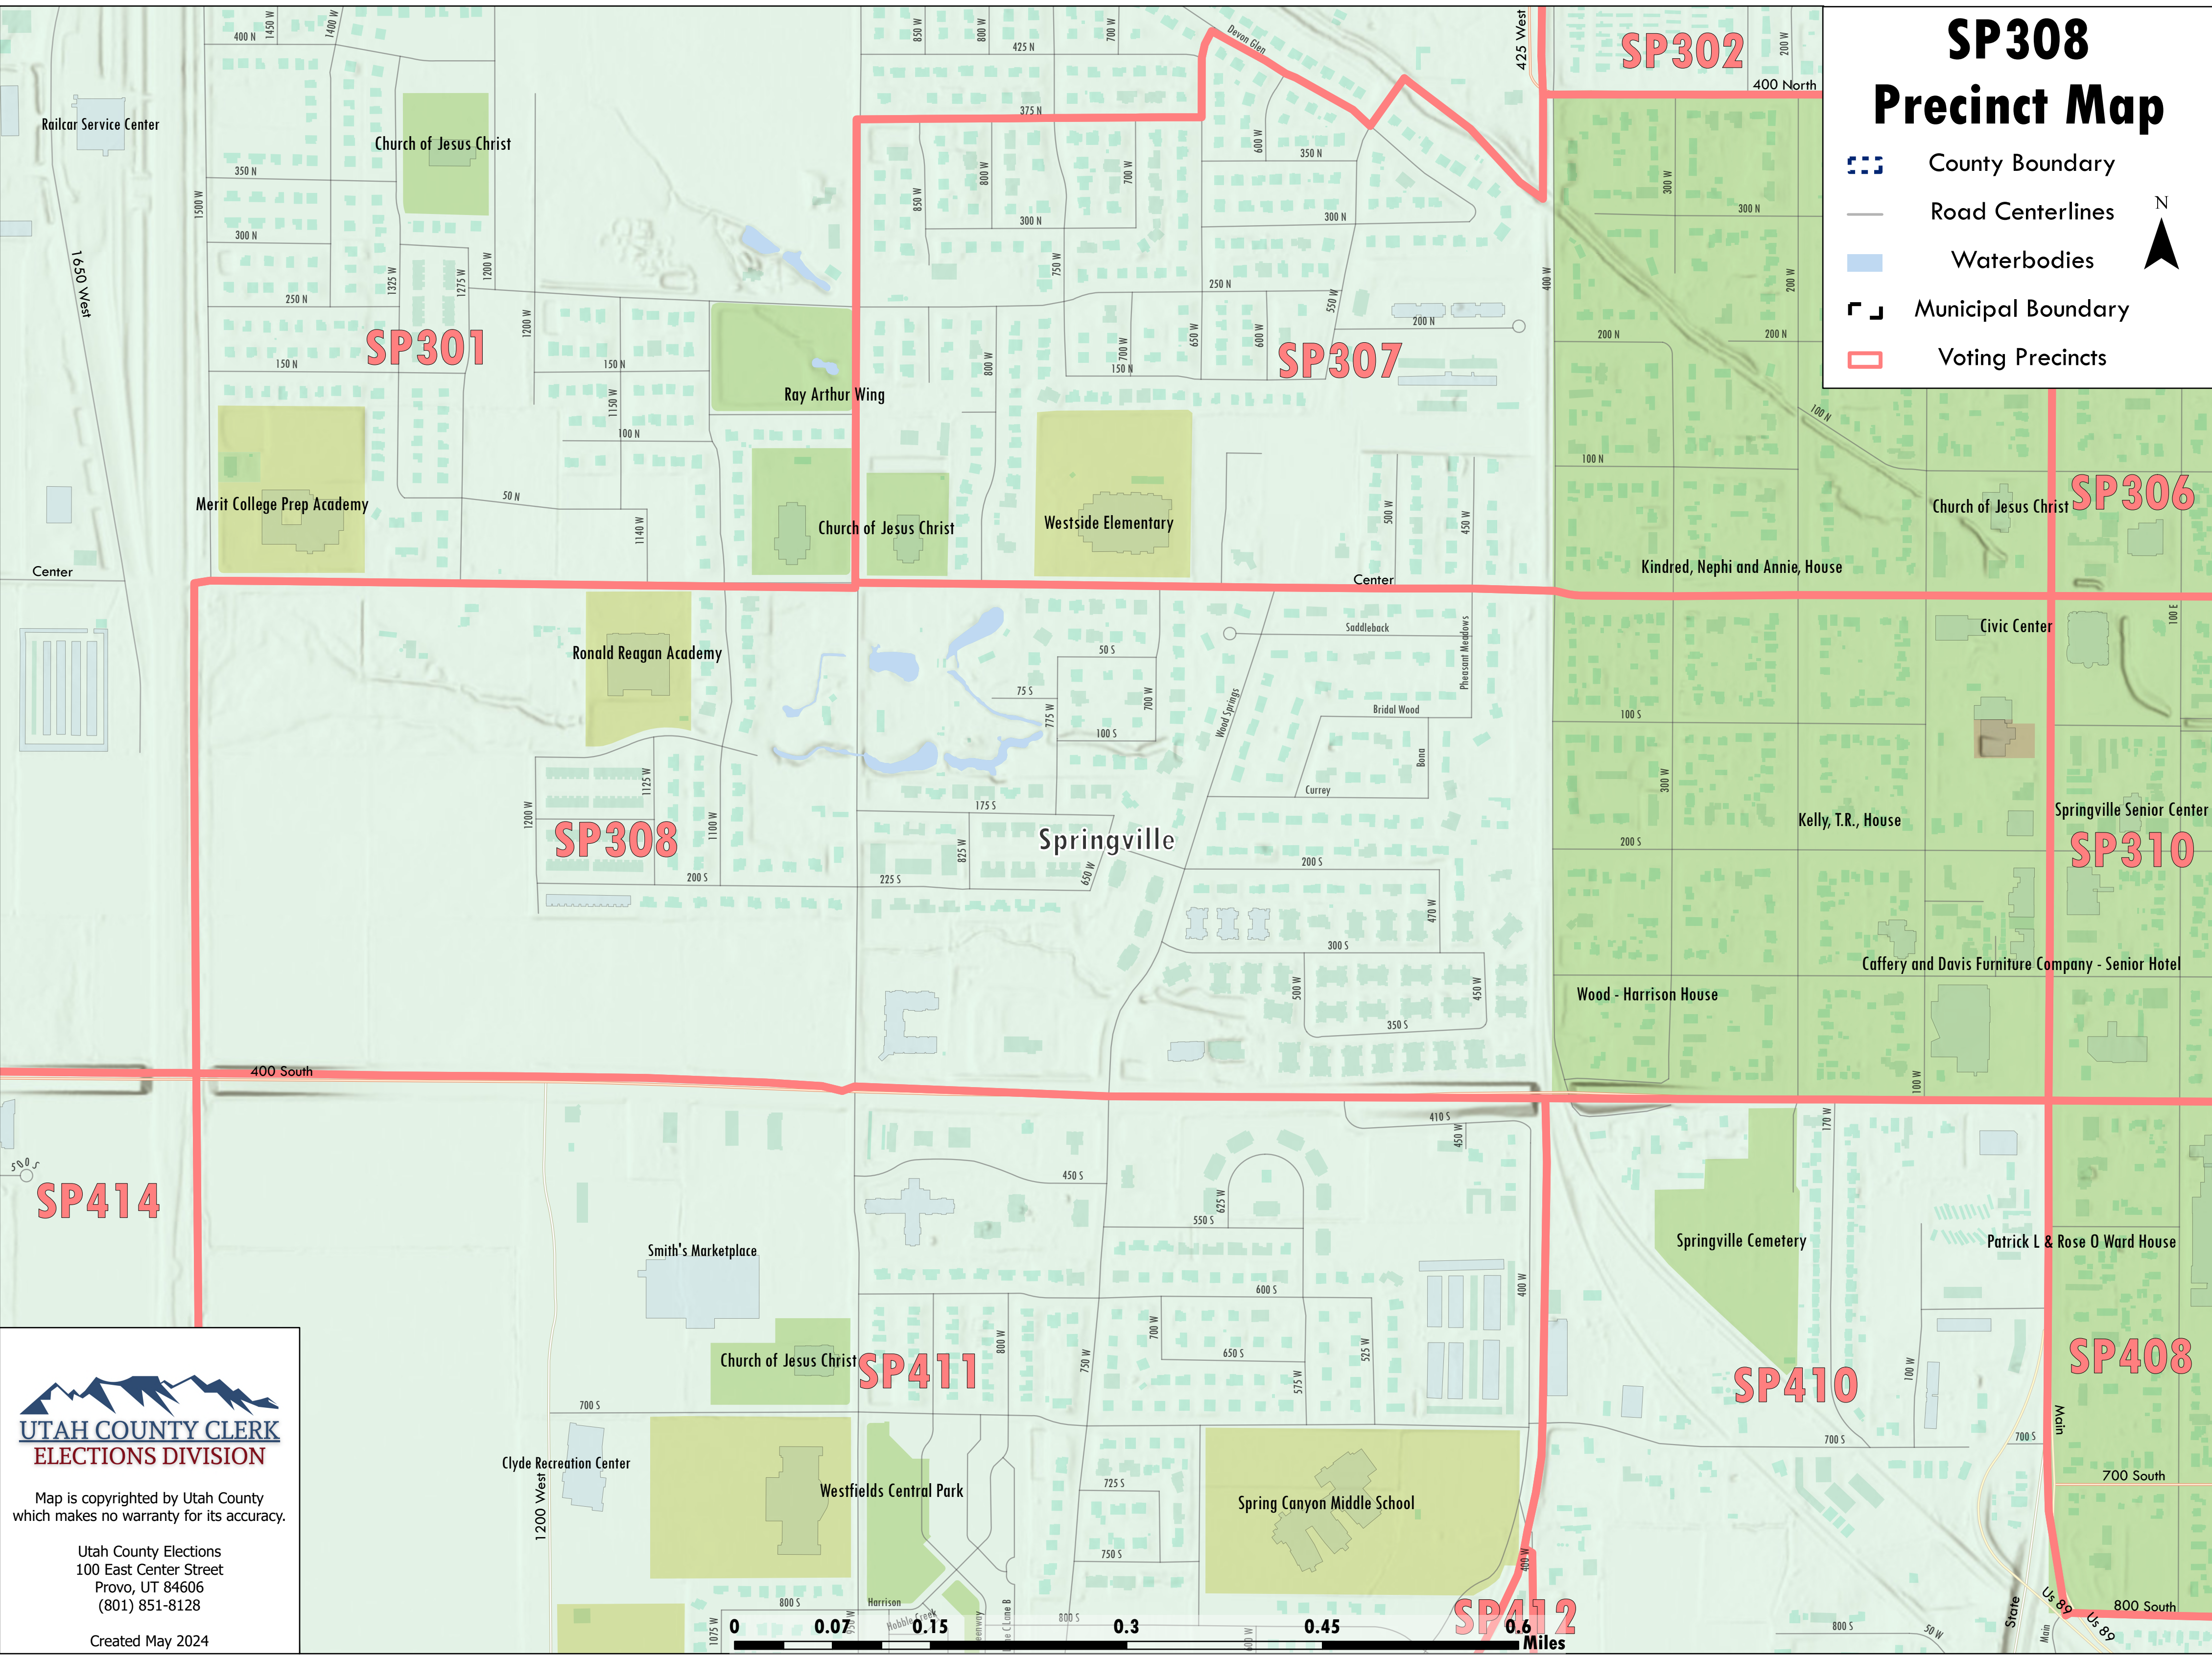

# SP308 Precinct Map

-  County Boundary
-  Road Centerlines
-  Waterbodies
-  Municipal Boundary
-  Voting Precincts

UTAH COUNTY CLERK  
ELECTIONS DIVISION

Map is copyrighted by Utah County  
which makes no warranty for its accuracy.

Utah County Elections  
100 East Center Street  
Provo, UT 84606  
(801) 851-8128

Created May 2024