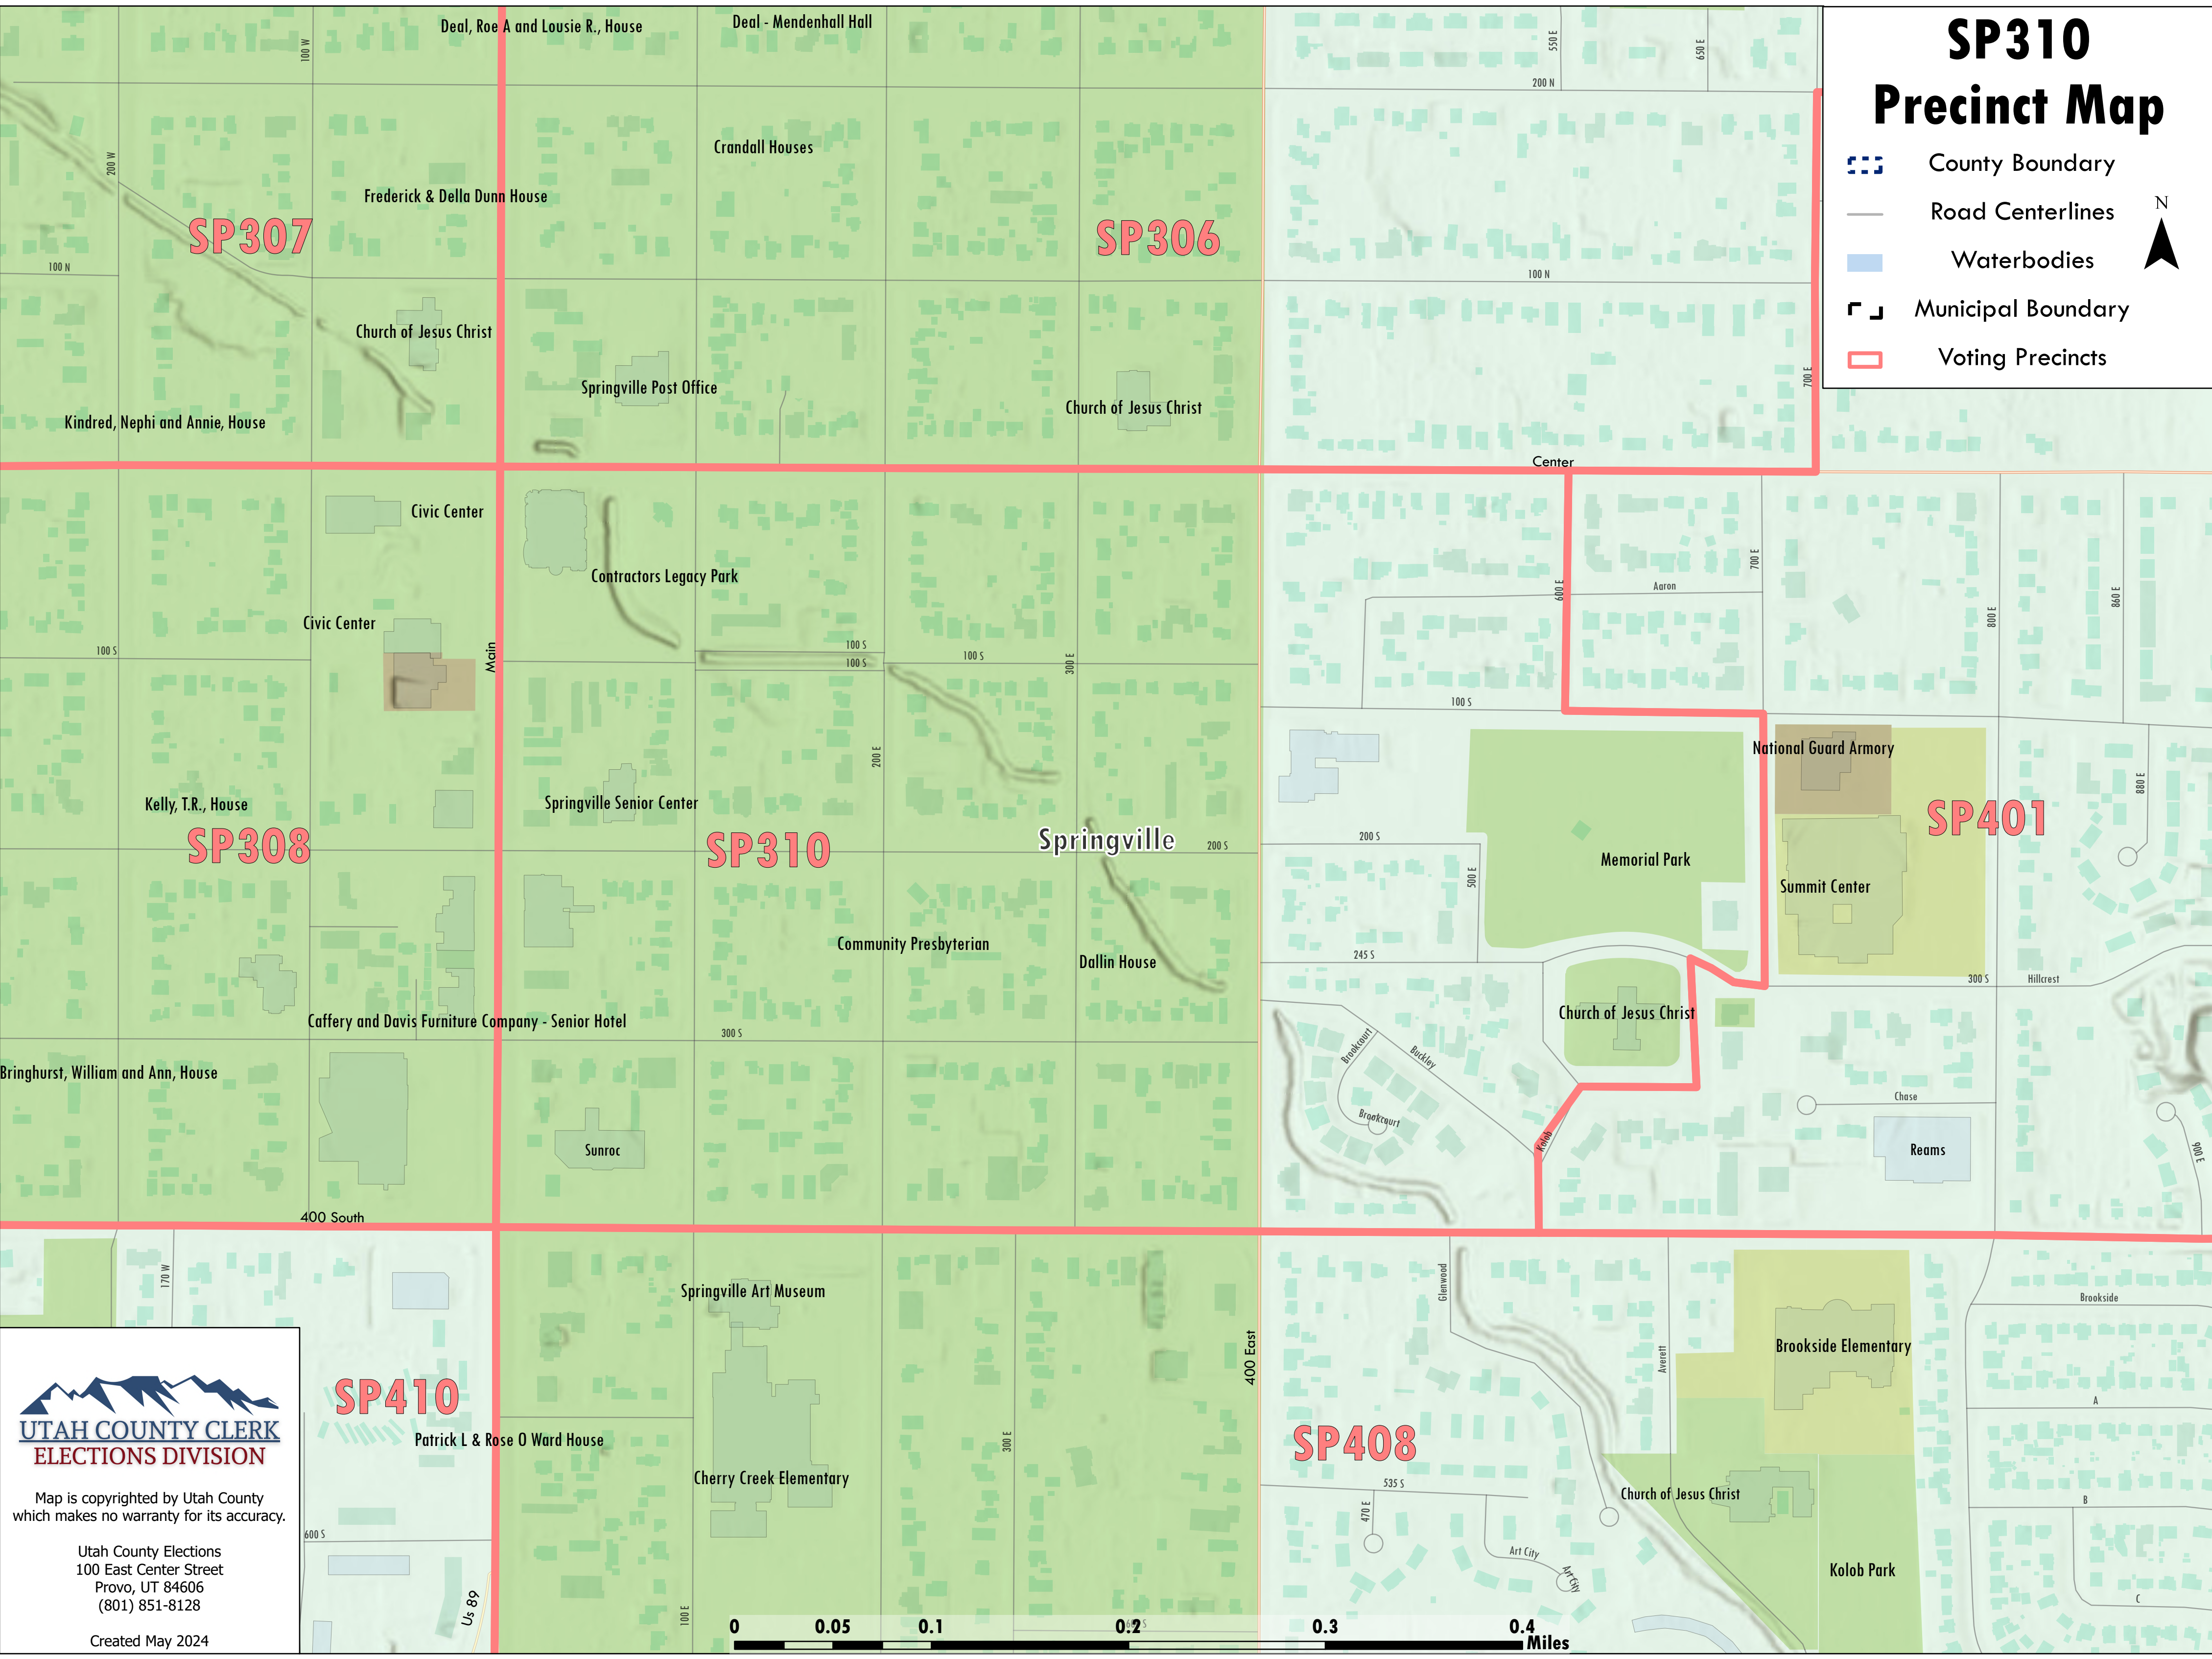

SP310 Precinct Map

-  County Boundary
-  Road Centerlines
-  Waterbodies
-  Municipal Boundary
-  Voting Precincts

UTAH COUNTY CLERK
ELECTIONS DIVISION

Map is copyrighted by Utah County
which makes no warranty for its accuracy.

Utah County Elections
100 East Center Street
Provo, UT 84606
(801) 851-8128

Created May 2024