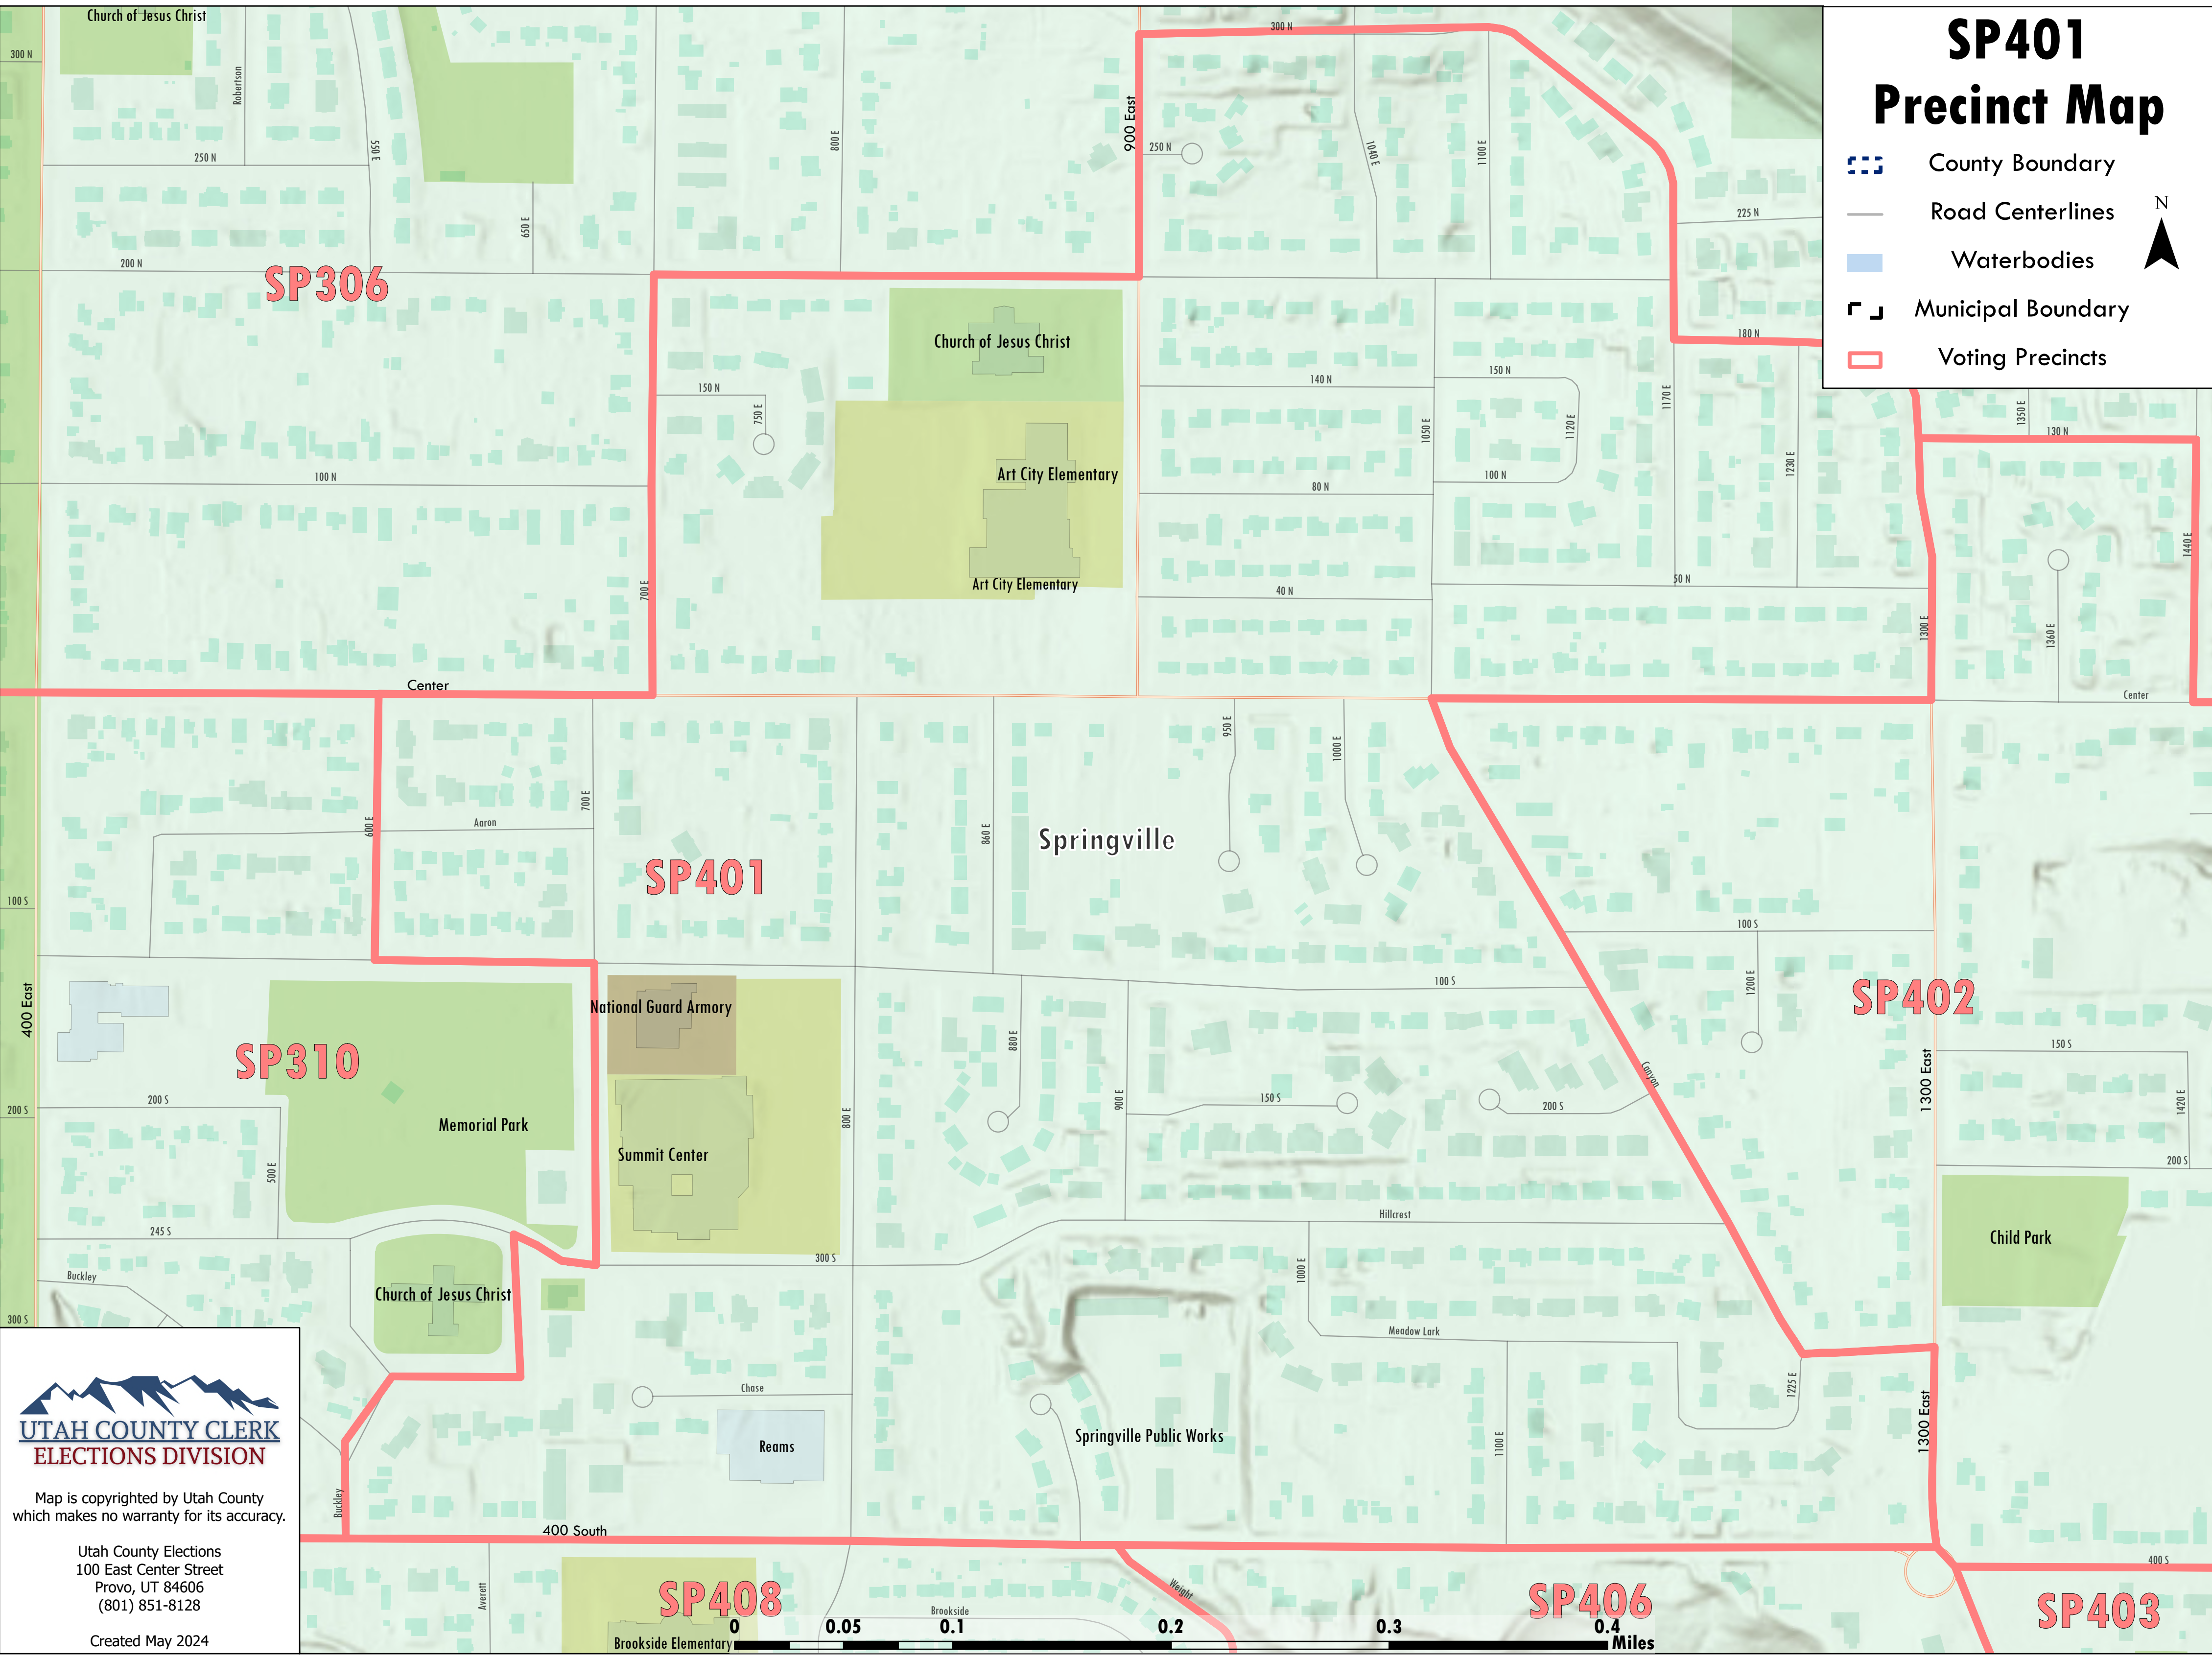

SP401 Precinct Map

-  County Boundary
-  Road Centerlines
-  Waterbodies
-  Municipal Boundary
-  Voting Precincts

UTAH COUNTY CLERK
ELECTIONS DIVISION

Map is copyrighted by Utah County
which makes no warranty for its accuracy.

Utah County Elections
100 East Center Street
Provo, UT 84606
(801) 851-8128

Created May 2024