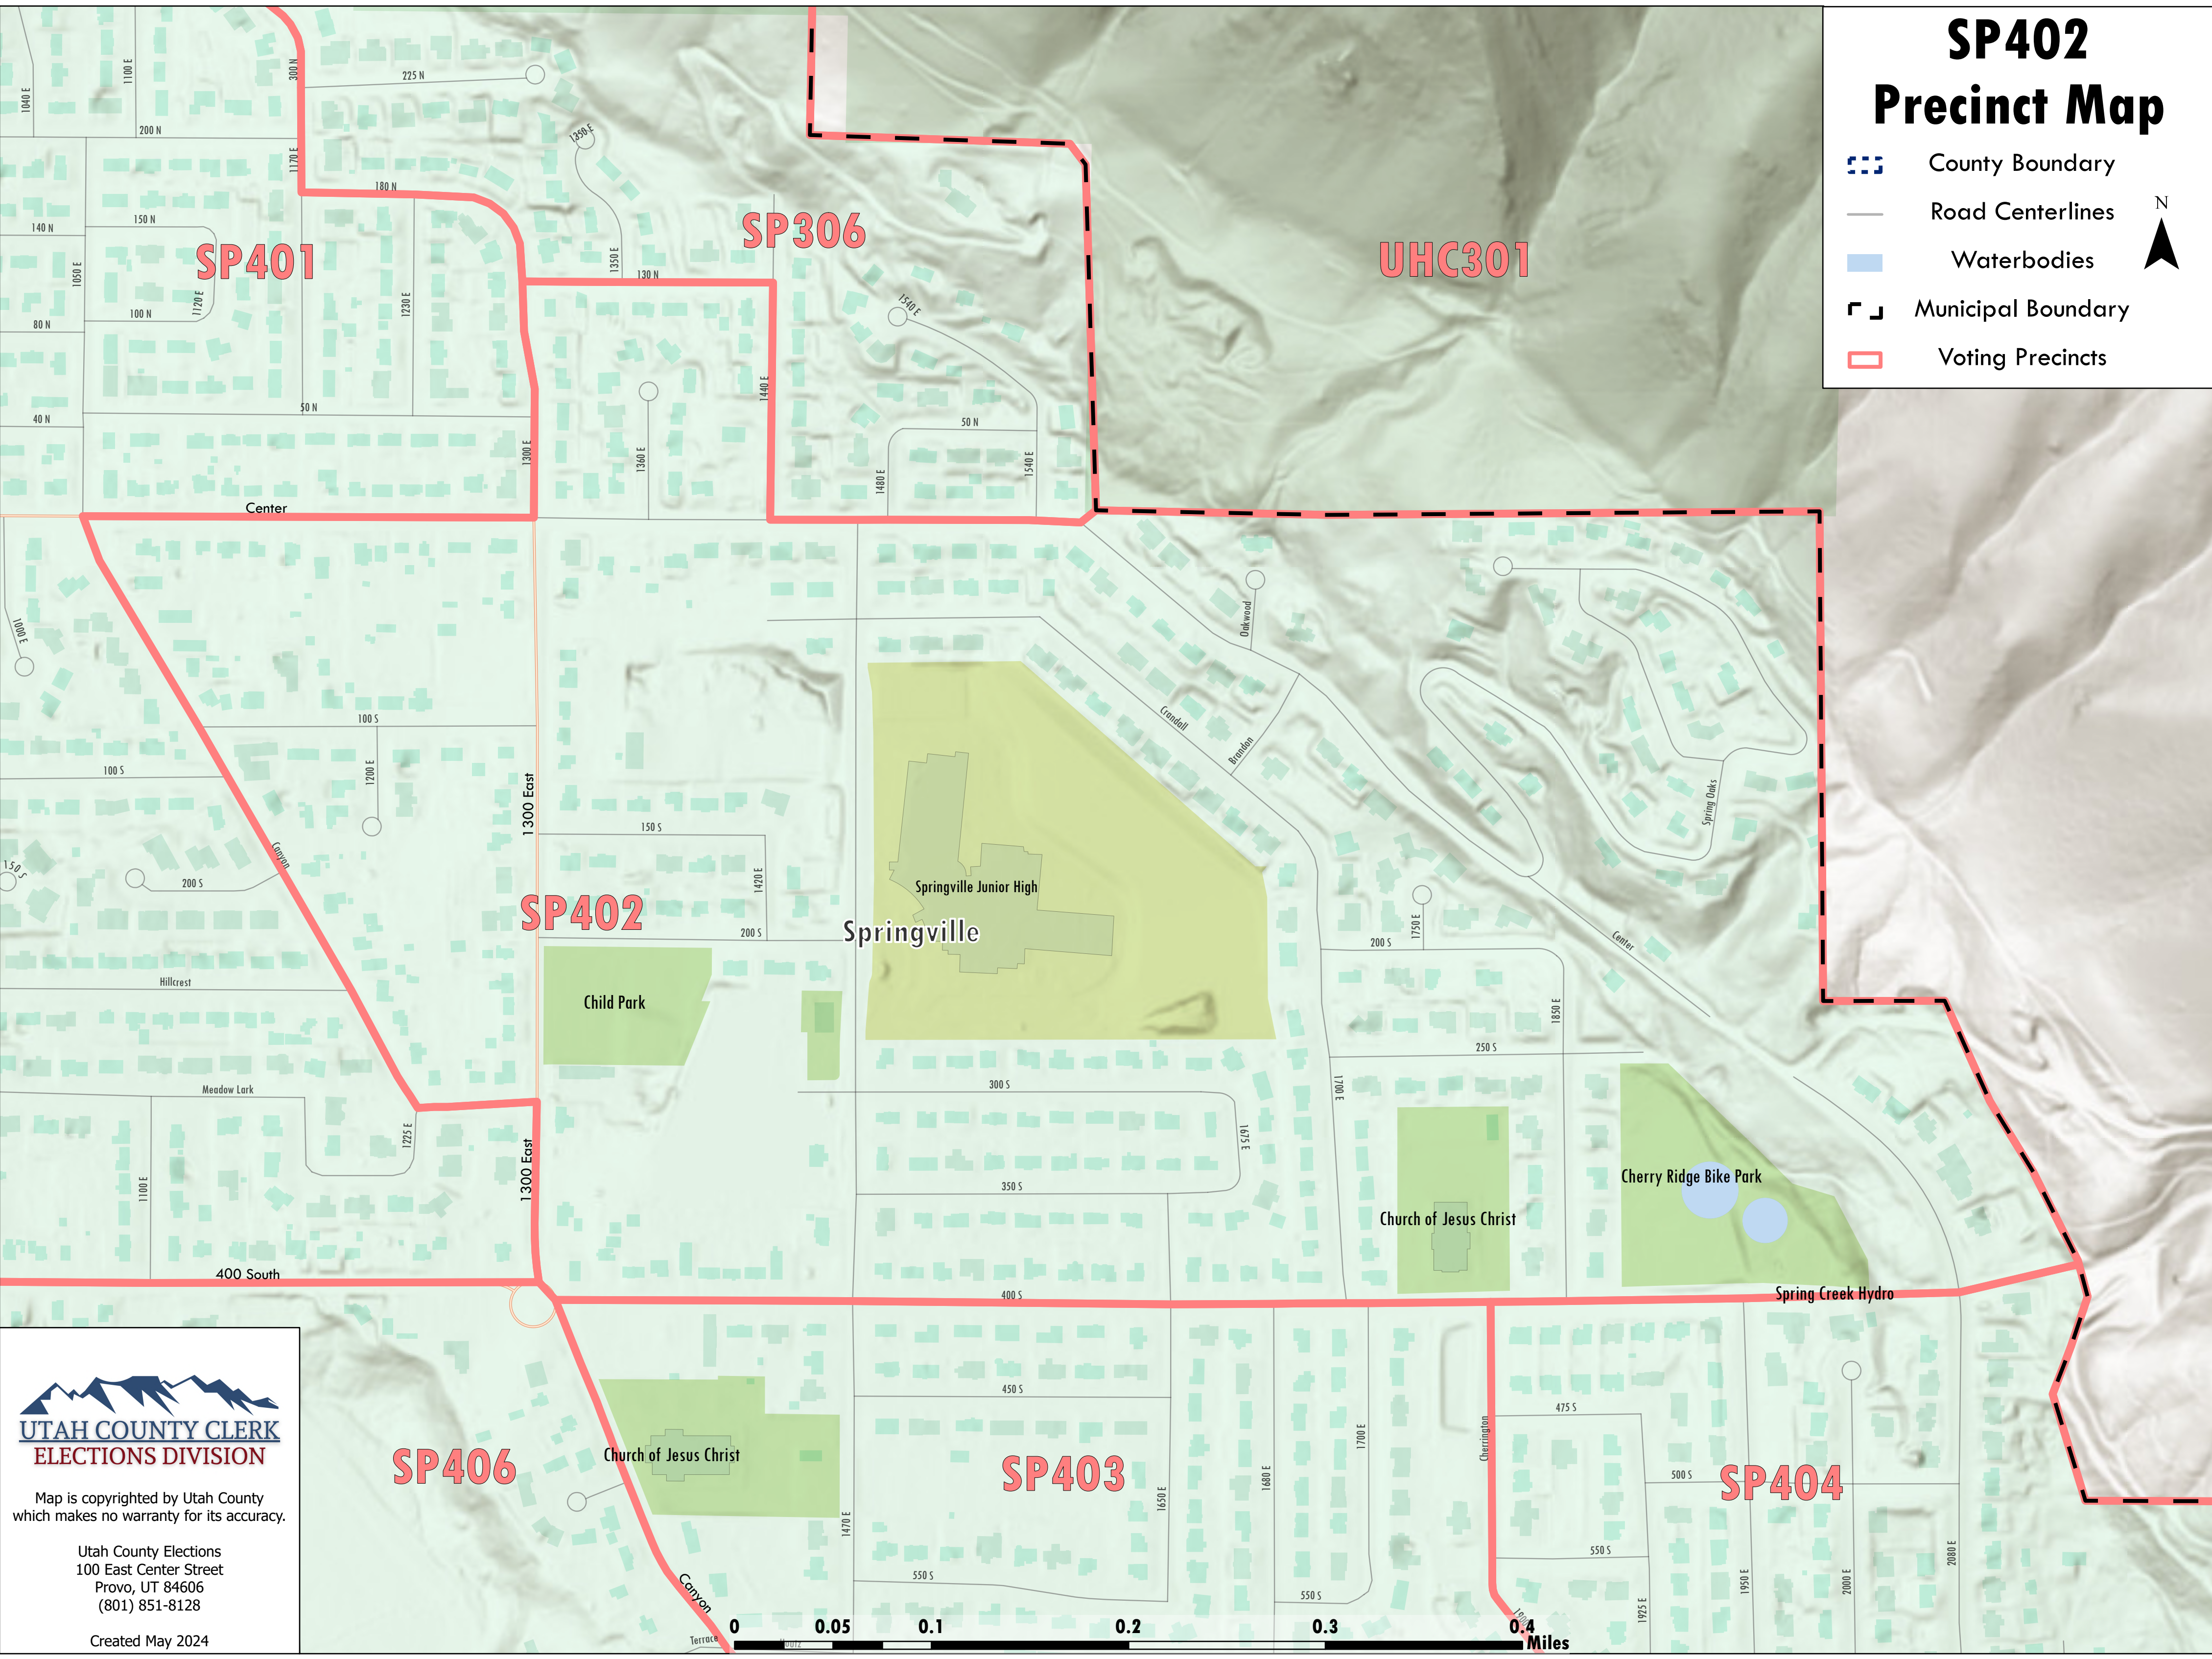

SP402 Precinct Map

-  County Boundary
-  Road Centerlines
-  Waterbodies
-  Municipal Boundary
-  Voting Precincts

Map is copyrighted by Utah County which makes no warranty for its accuracy.

Utah County Elections
100 East Center Street
Provo, UT 84606
(801) 851-8128

Created May 2024