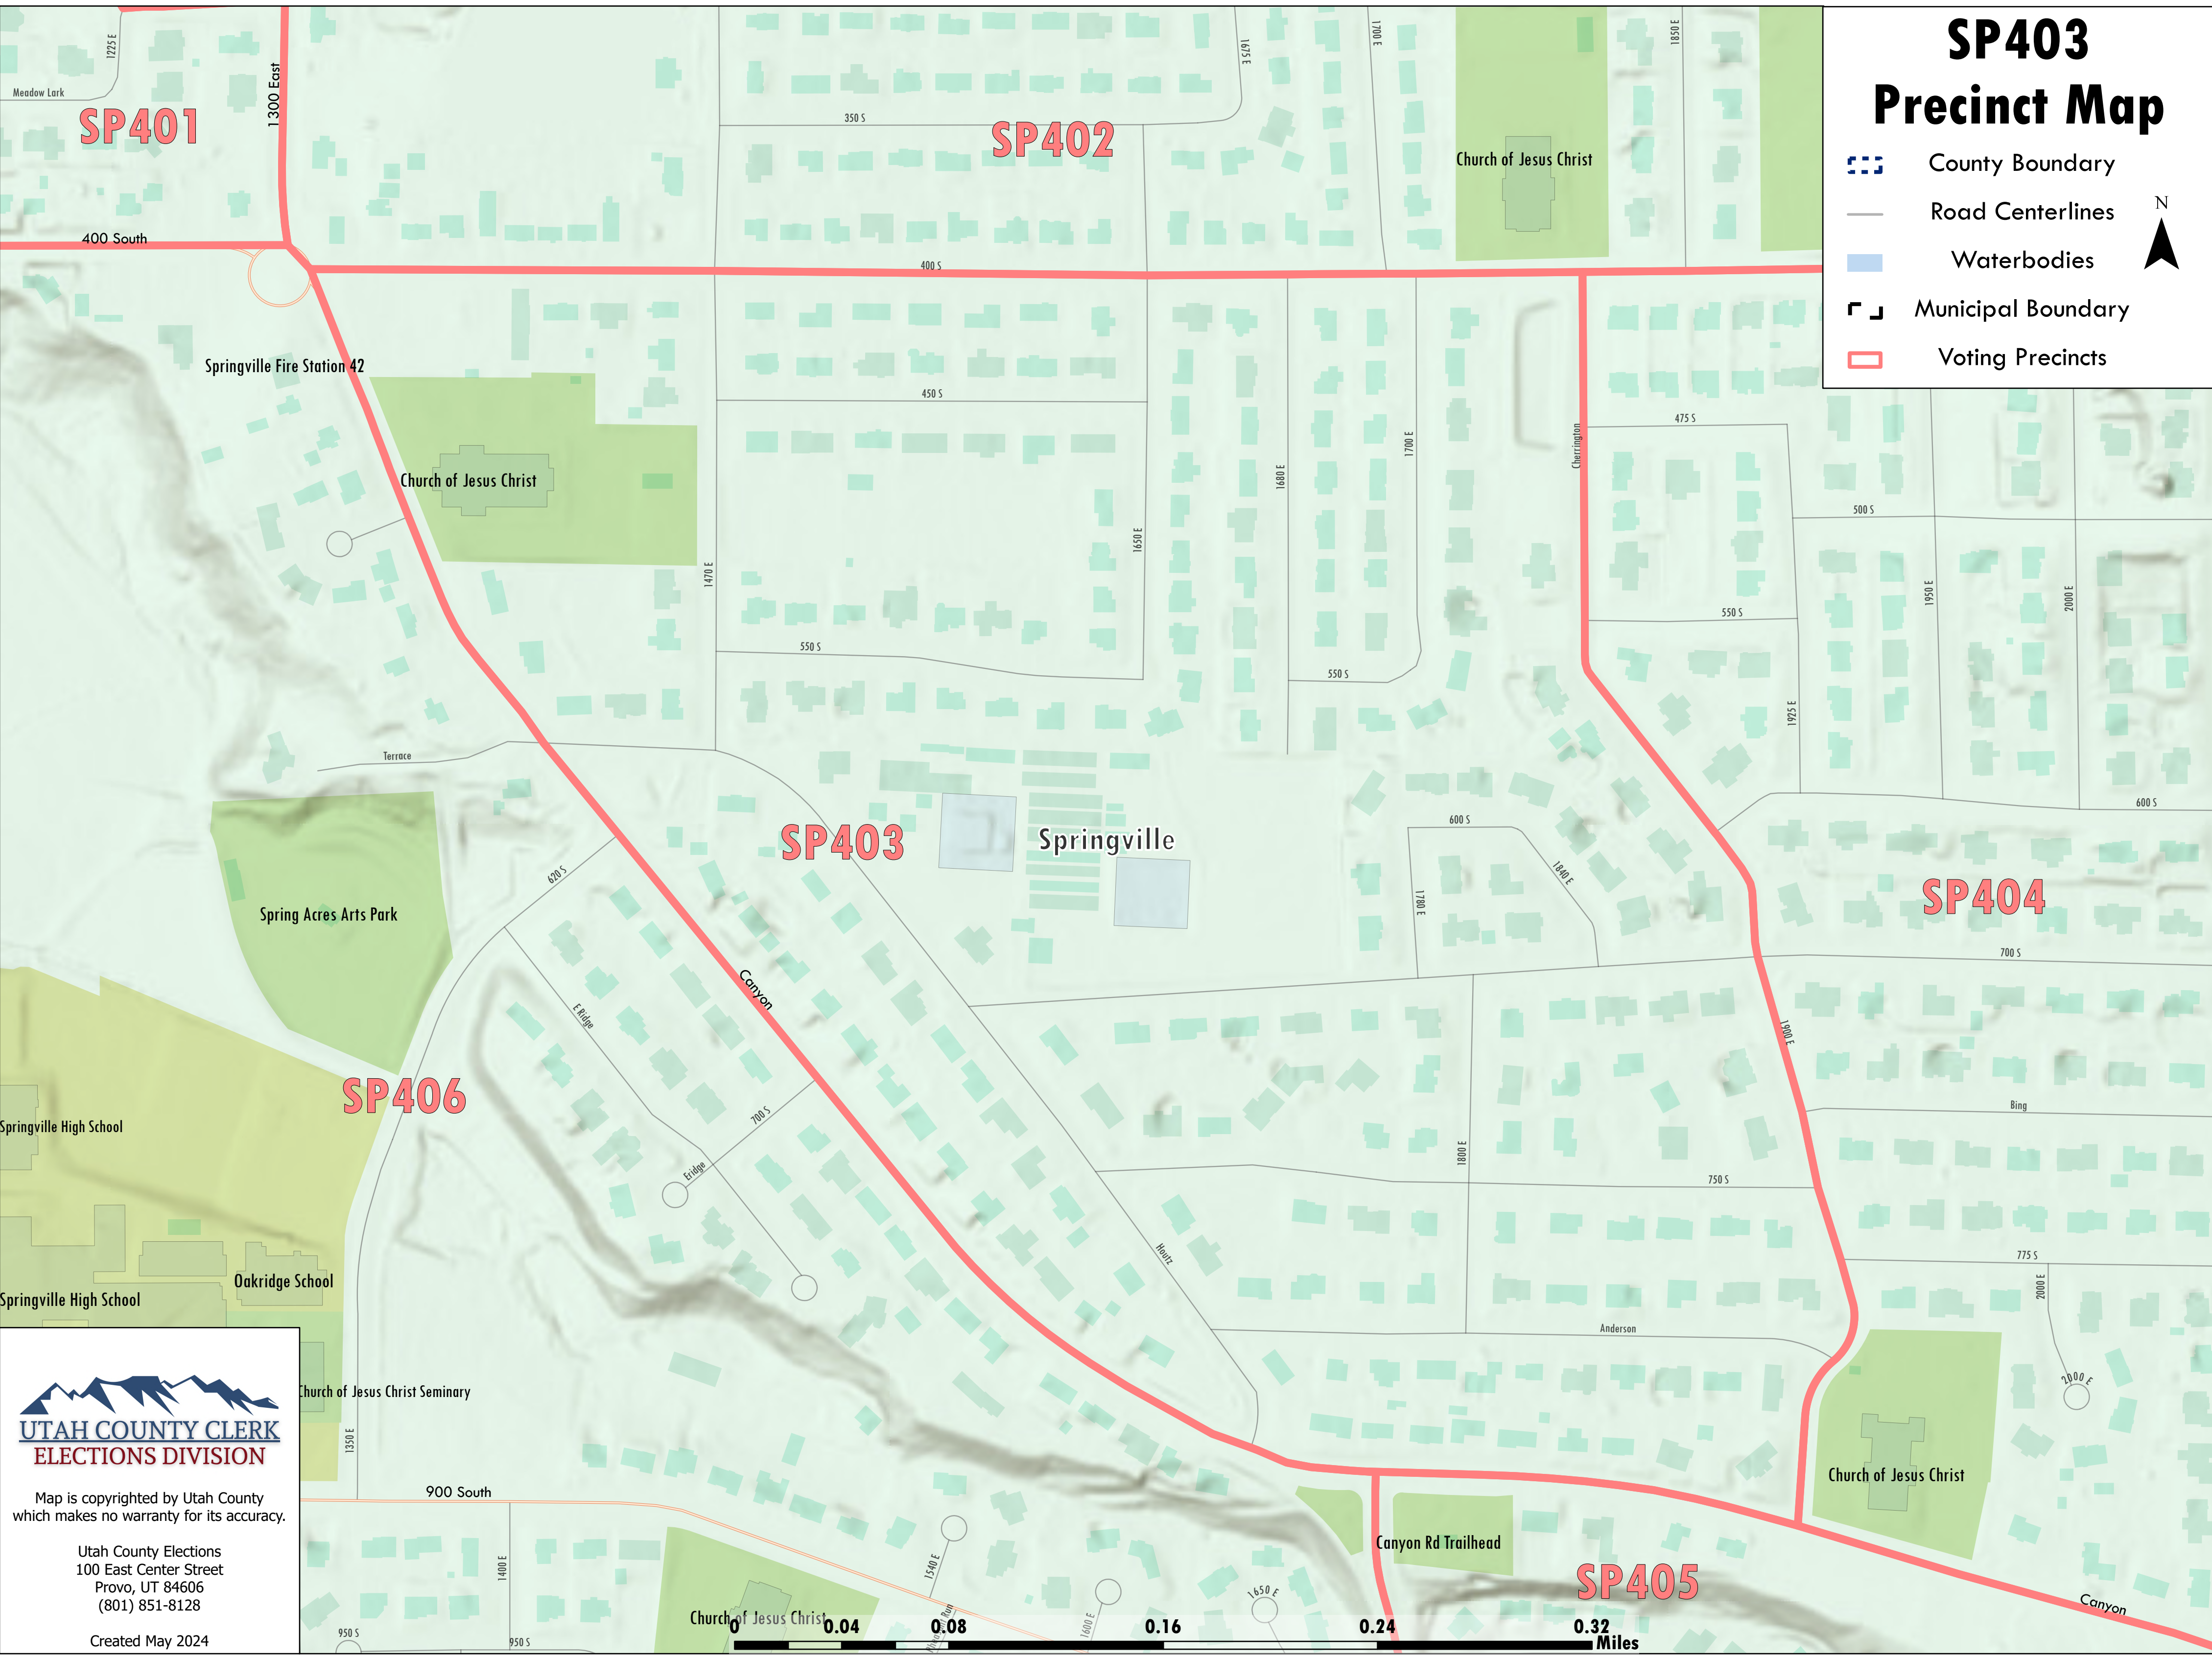

SP403 Precinct Map

-  County Boundary
-  Road Centerlines
-  Waterbodies
-  Municipal Boundary
-  Voting Precincts

**UTAH COUNTY CLERK
ELECTIONS DIVISION**

Map is copyrighted by Utah County
which makes no warranty for its accuracy.

Utah County Elections
100 East Center Street
Provo, UT 84606
(801) 851-8128

Created May 2024